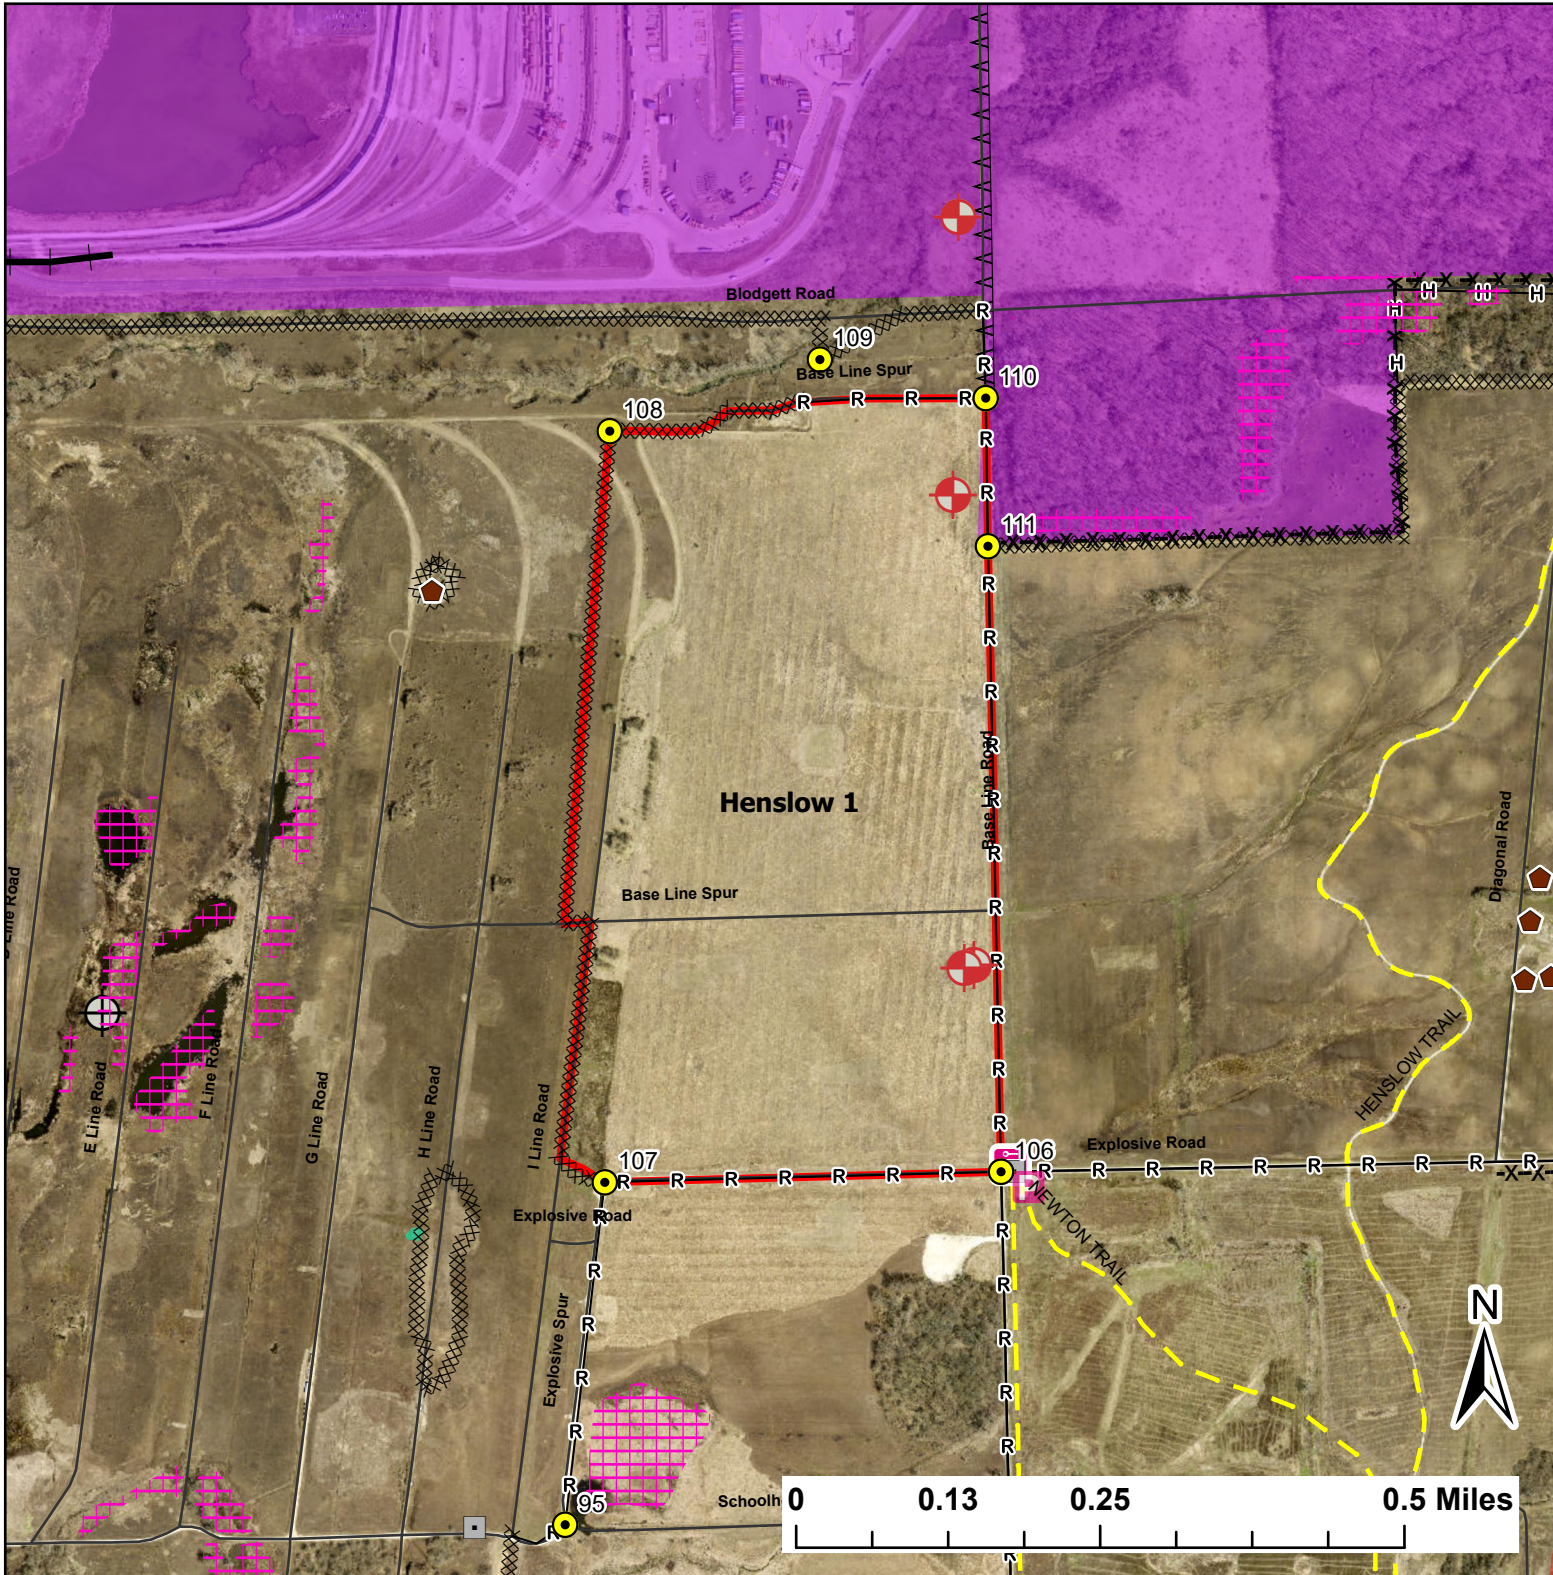

# Henslow 1

Lat:41.371899

Long:-88.147499

Acres:135.76

**Legend**

- Burn Unit
- Buildings
- Drop Point
- Entry Point
- Hill Thistle - Sensitive Area
- Lock/Gate
- Parking Lot
- Army Deep Well
- Well
- Railroad
- Pipeline
- Barbed Wire
- Chain Link
- Trail
- Native Vegetation - Sensitive Area
- Adjacent Land
- H - Hand Line
- X - Mow Line
- R - Road As Completed Line
- Road