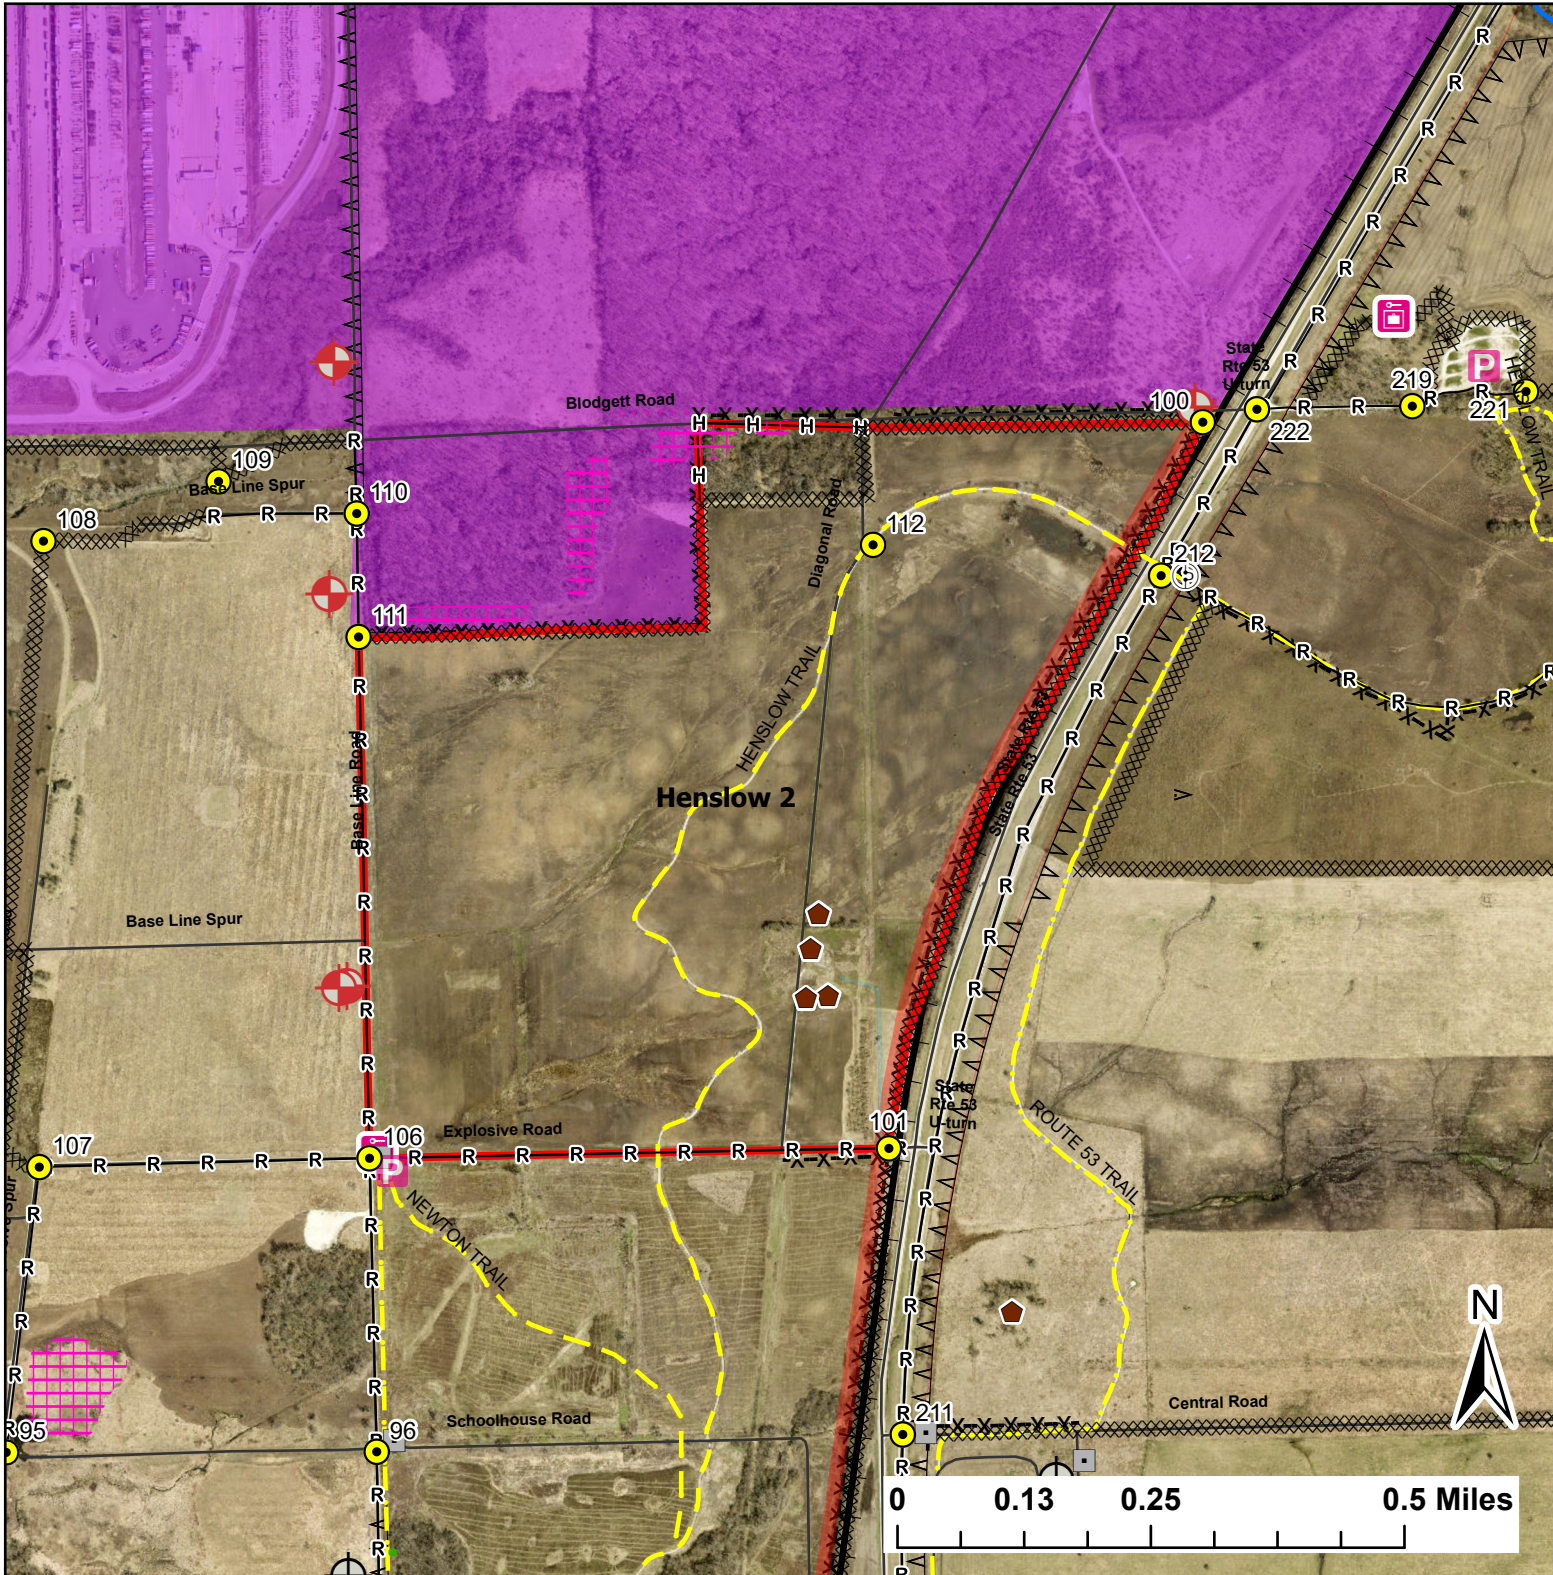

Henslow 2

Lat:41.372799

Long:-88.137398

Acres:253.00

Legend	
	Burn Unit
	Buildings
	Cemetery
	Drop Point
	Entry Point
	Hole In Fence
	Lock/Gate
	Parking Lot
	Army Deep Well
	Well
	Railroad
	Electric And Telephone Line
	Pipeline
	Barbed Wire
	Chain Link
	Trail
	Native Vegetation - Sensitive Area
	Adjacent Land
	Creek As Completed Line
	Hand Line
	Mow Line
	Road As Completed Line
	Road

Midwin National Tallgrass Prairie
 Prairie Supervisor's Office and Welcome Center
 30239 S. State Route 53
 Wilmington, IL 60481
 Phone: (815) 423 - 6370