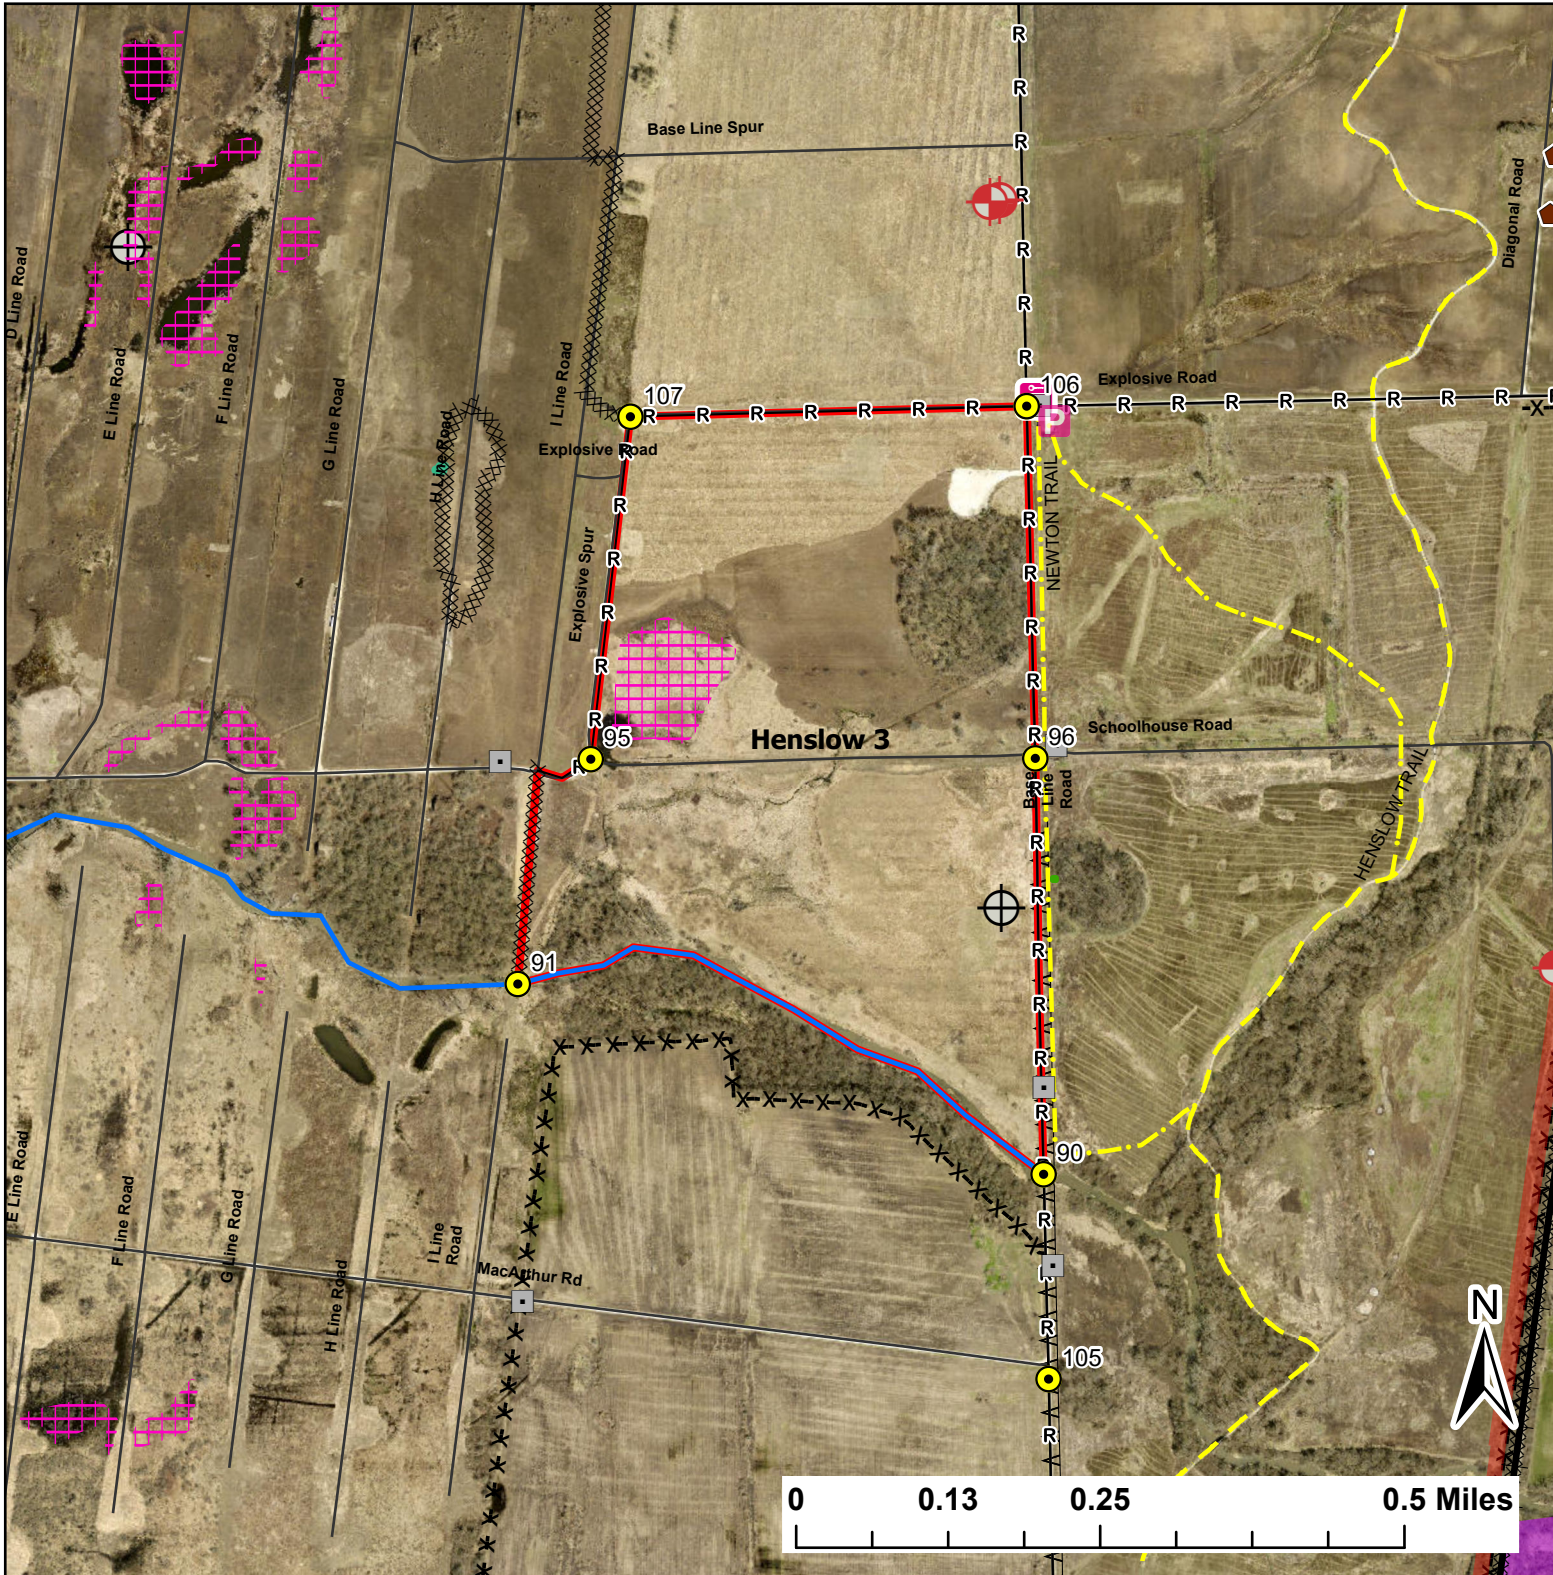

Henslow 3

Lat:41.363602
Long:-88.147202

Acres:121.48

Legend

- Burn Unit
- Buildings
- Cemetery
- Drop Point
- Entry Point
- Hill Thistle - Sensitive Area
- Lock/Gate
- Parking Lot
- Army Deep Well
- Well
- Railroad
- Pipeline
- Barbed Wire
- Chain Link
- Trail
- Native Vegetation - Sensitive Area
- Adjacent Land
- Creek As Completed Line
- Mow Line
- R- Road As Completed Line
- Road

Midwin National Tallgrass Prairie
Prairie Supervisor's Office and Welcome Center
30239 S. State Route 53
Wilmington, IL 60481
Phone: (815) 423 - 6370