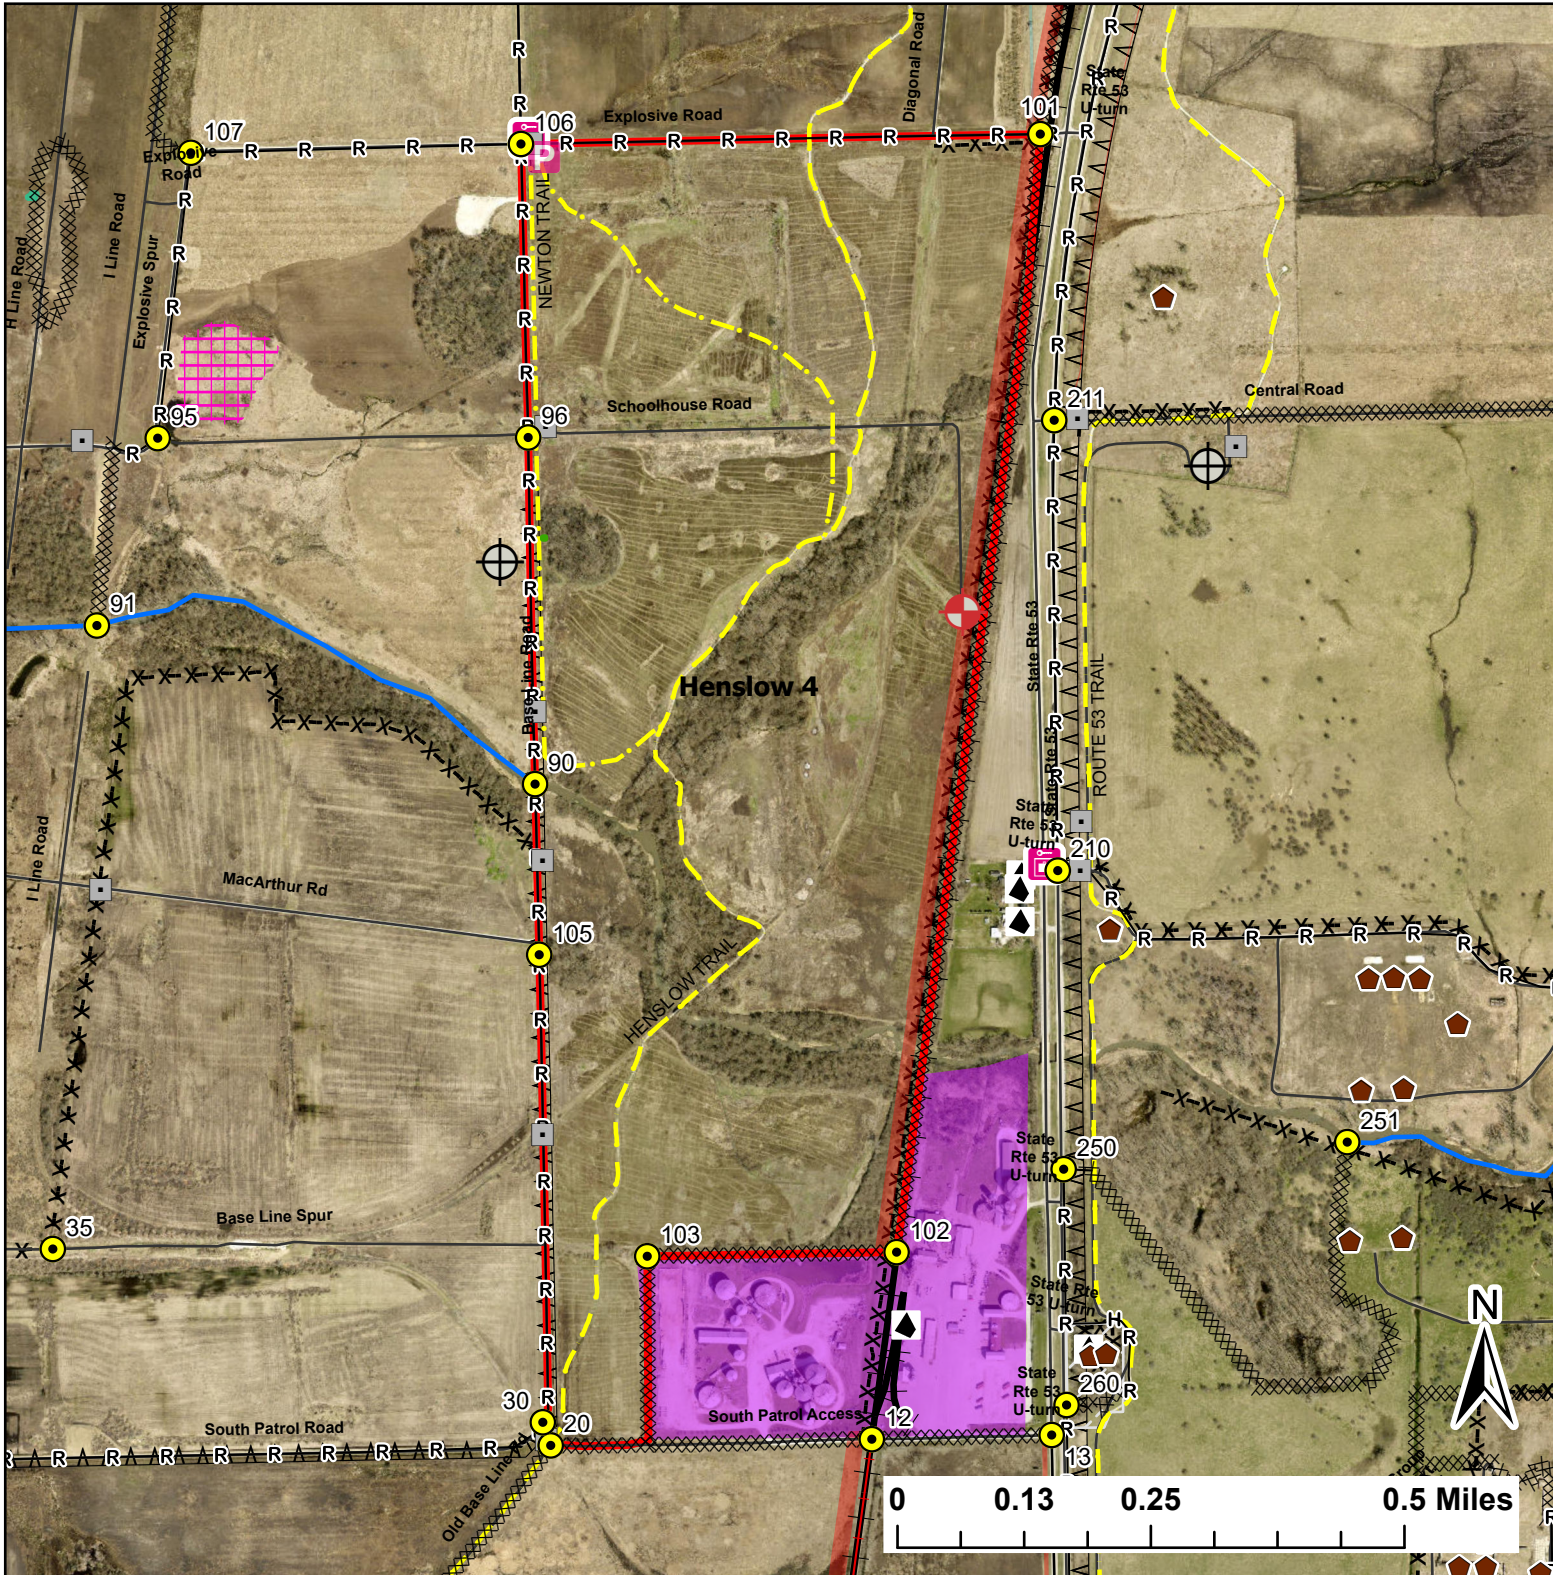

Henslow 4

Lat:41.359901
 Long:-88.139603

Acres:316.70

Legend	
	Burn Unit
	Buildings
	Cemetery
	Drop Point
	Entry Point
	Hill Thistle - Sensitive Area
	Lock/Gate
	Parking Lot
	Army Deep Well
	Well
	Railroad
	Electric And Telephone Line
	Pipeline
	Barbed Wire
	Chain Link
	Trail
	Half Mile Structures
	Native Vegetation - Sensitive Area
	Adjacent Land
	Creek As Completed Line
	Hand Line
	Mow Line
	Railroad As Completed Line
	Road As Completed Line
	Army Inholding
	Road

Midwin National Tallgrass Prairie
 Prairie Supervisor's Office and Welcome Center
 30239 S. State Route 53
 Wilmington, IL 60481
 Phone: (815) 423 - 6370