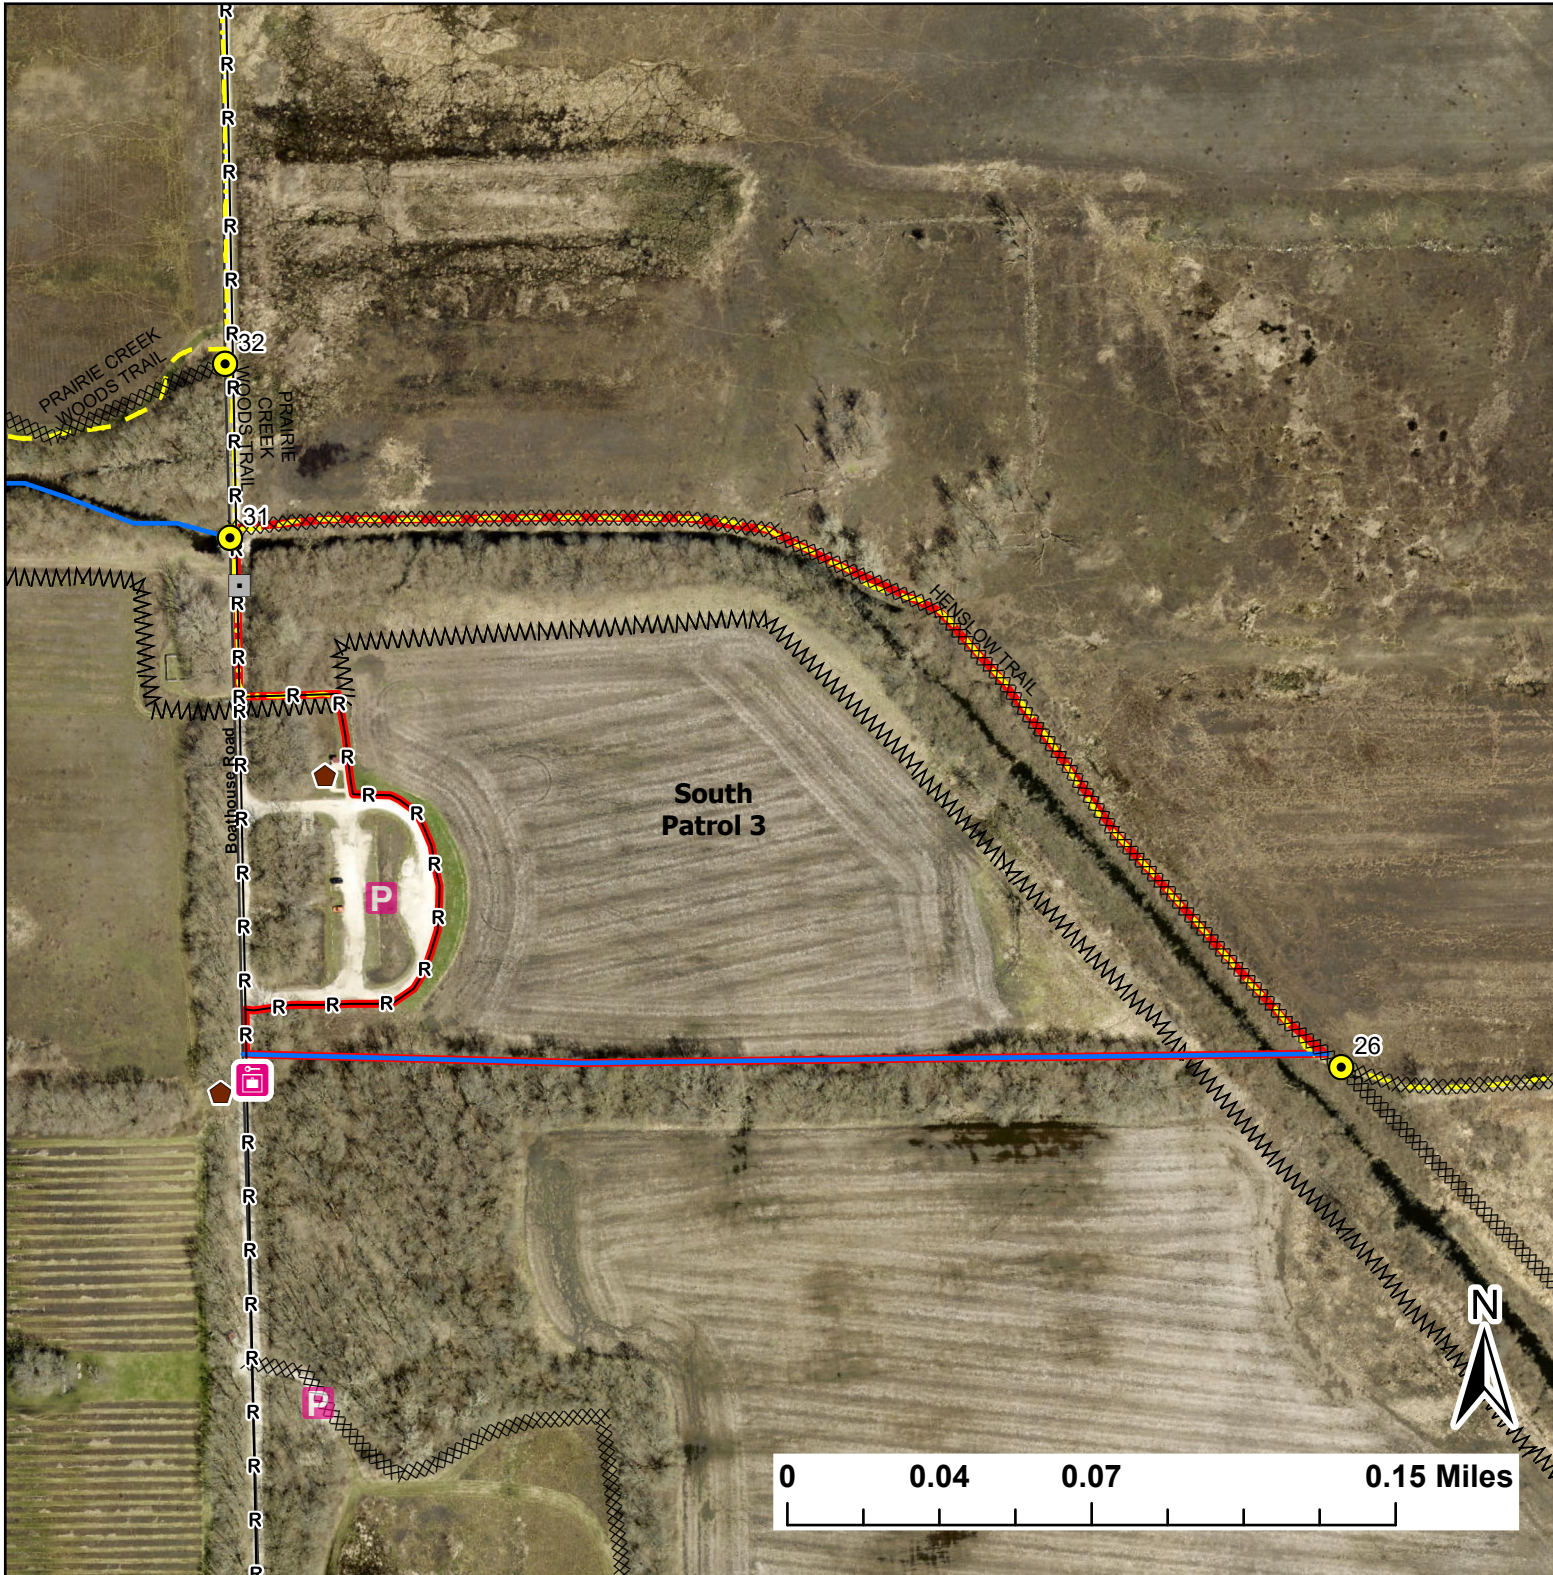

South Patrol 3

Lat:41.342098

Long:-88.169403

Acres:15.62

Legend

- Burn Unit
- Buildings
- Drop Point
- Entry Point
- Lock/Gate
- Parking Lot
- Woven Wire
- Trail
- Creek As Completed Line
- Mow Line
- Road As Completed Line
- Road

Midwin National Tallgrass Prairie
Prairie Supervisor's Office and Welcome Center
30239 S. State Route 53
Wilmington, IL 60481
Phone: (815) 423 - 6370