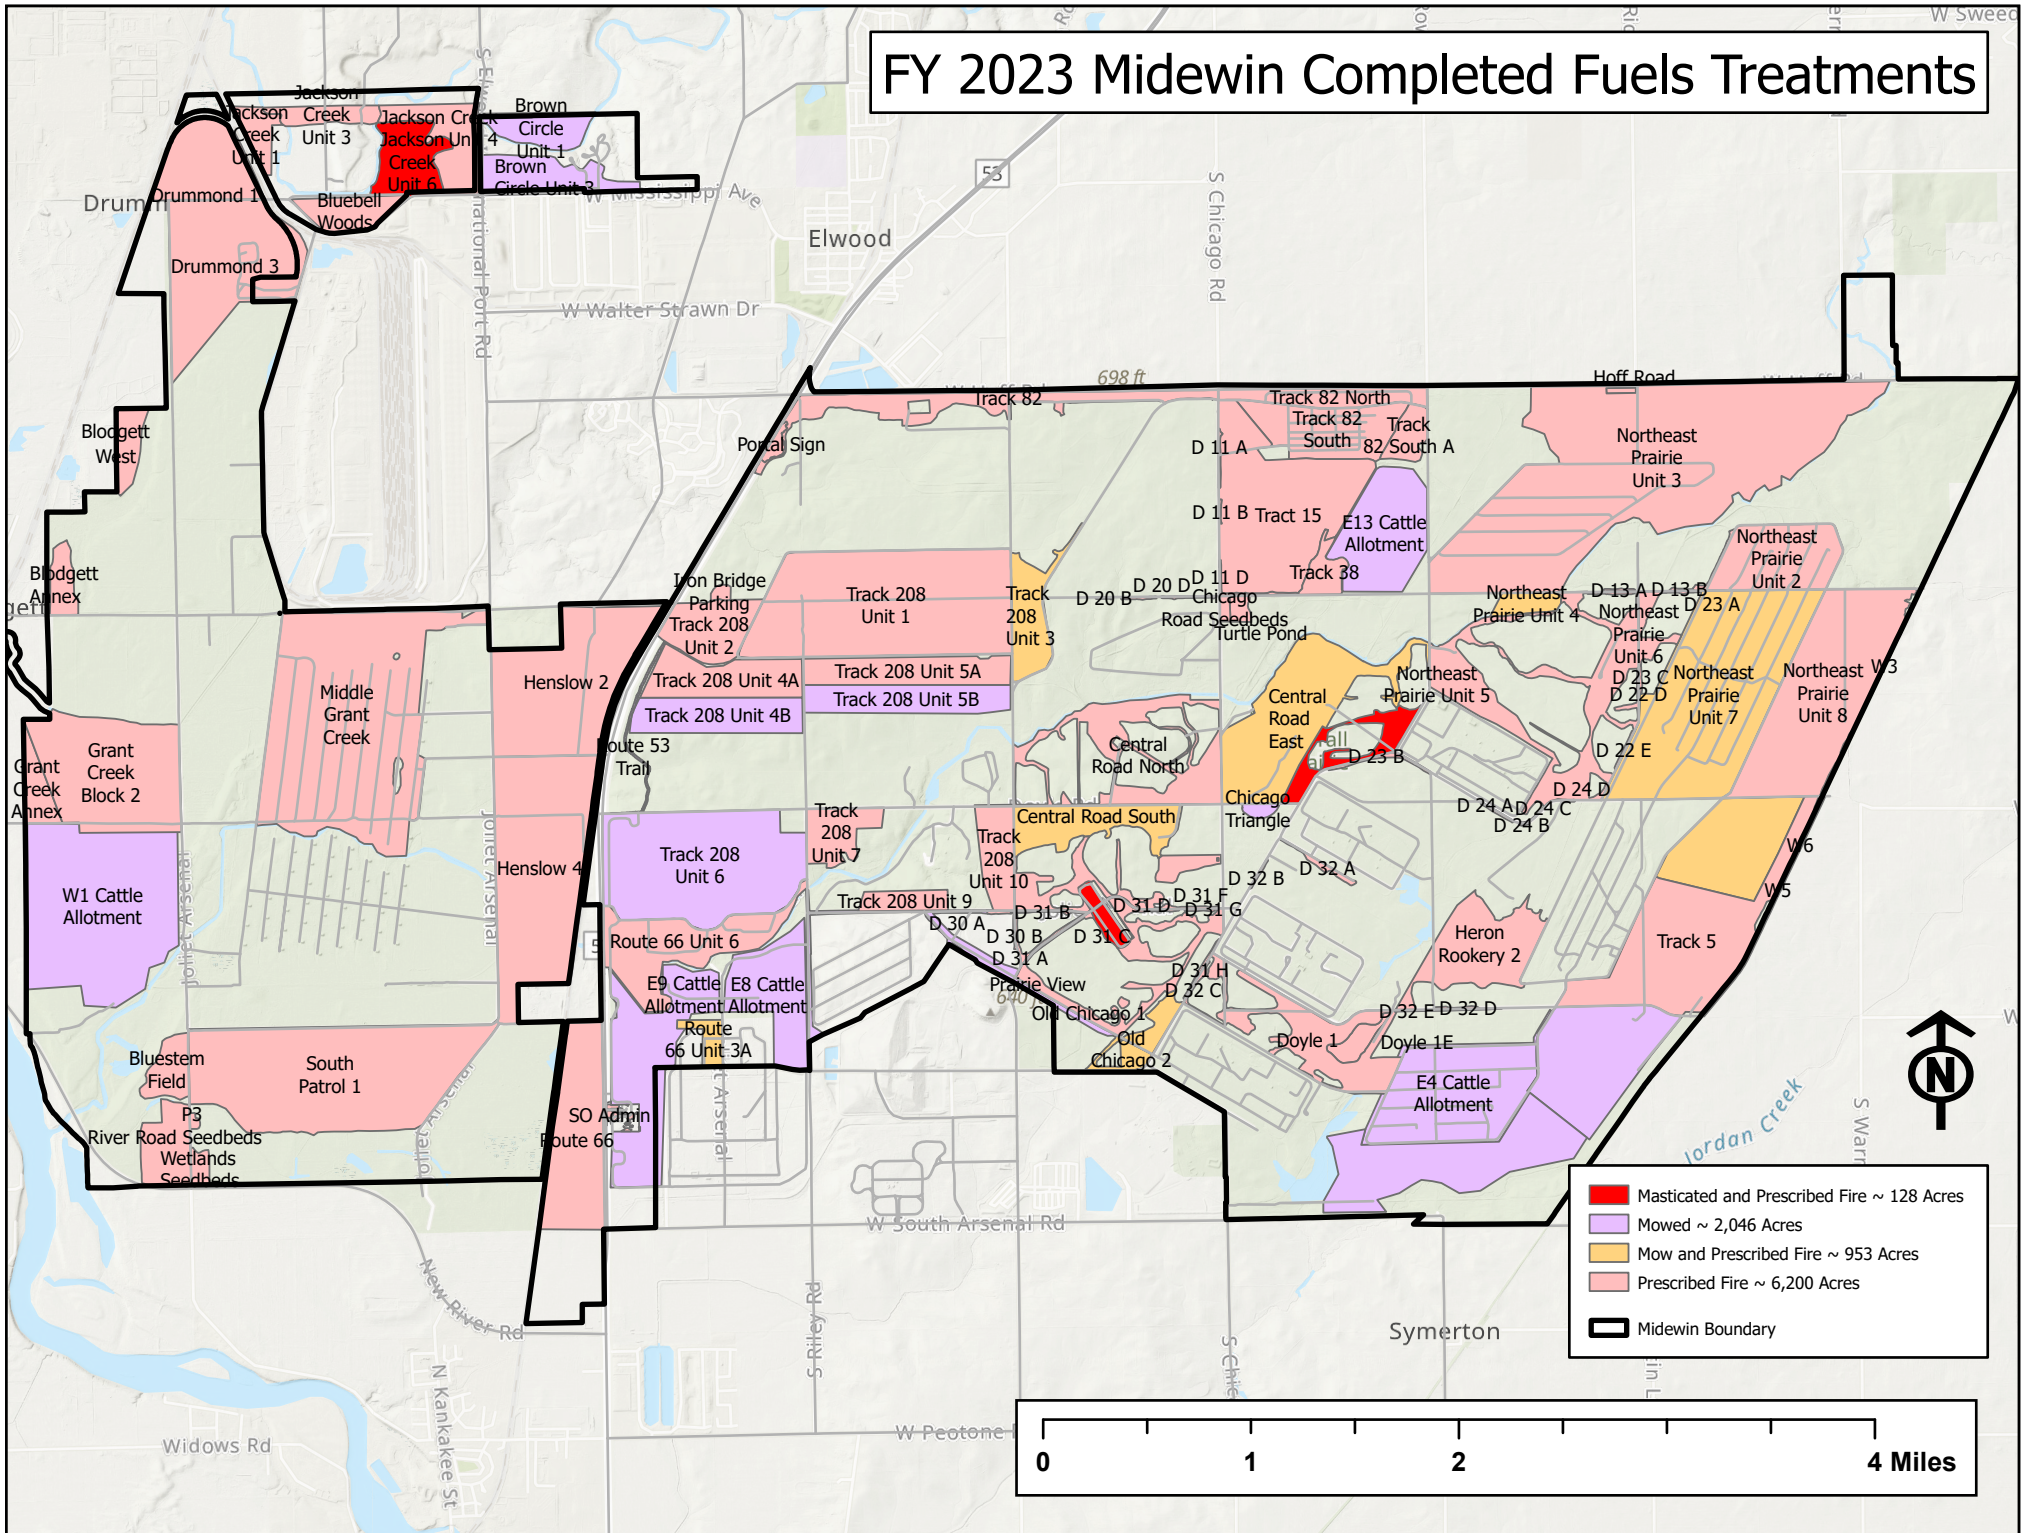

FY 2023 Midwin Completed Fuels Treatments

■	Masticated and Prescribed Fire ~ 128 Acres
■	Mowed ~ 2,046 Acres
■	Mow and Prescribed Fire ~ 953 Acres
■	Prescribed Fire ~ 6,200 Acres
	Midwin Boundary