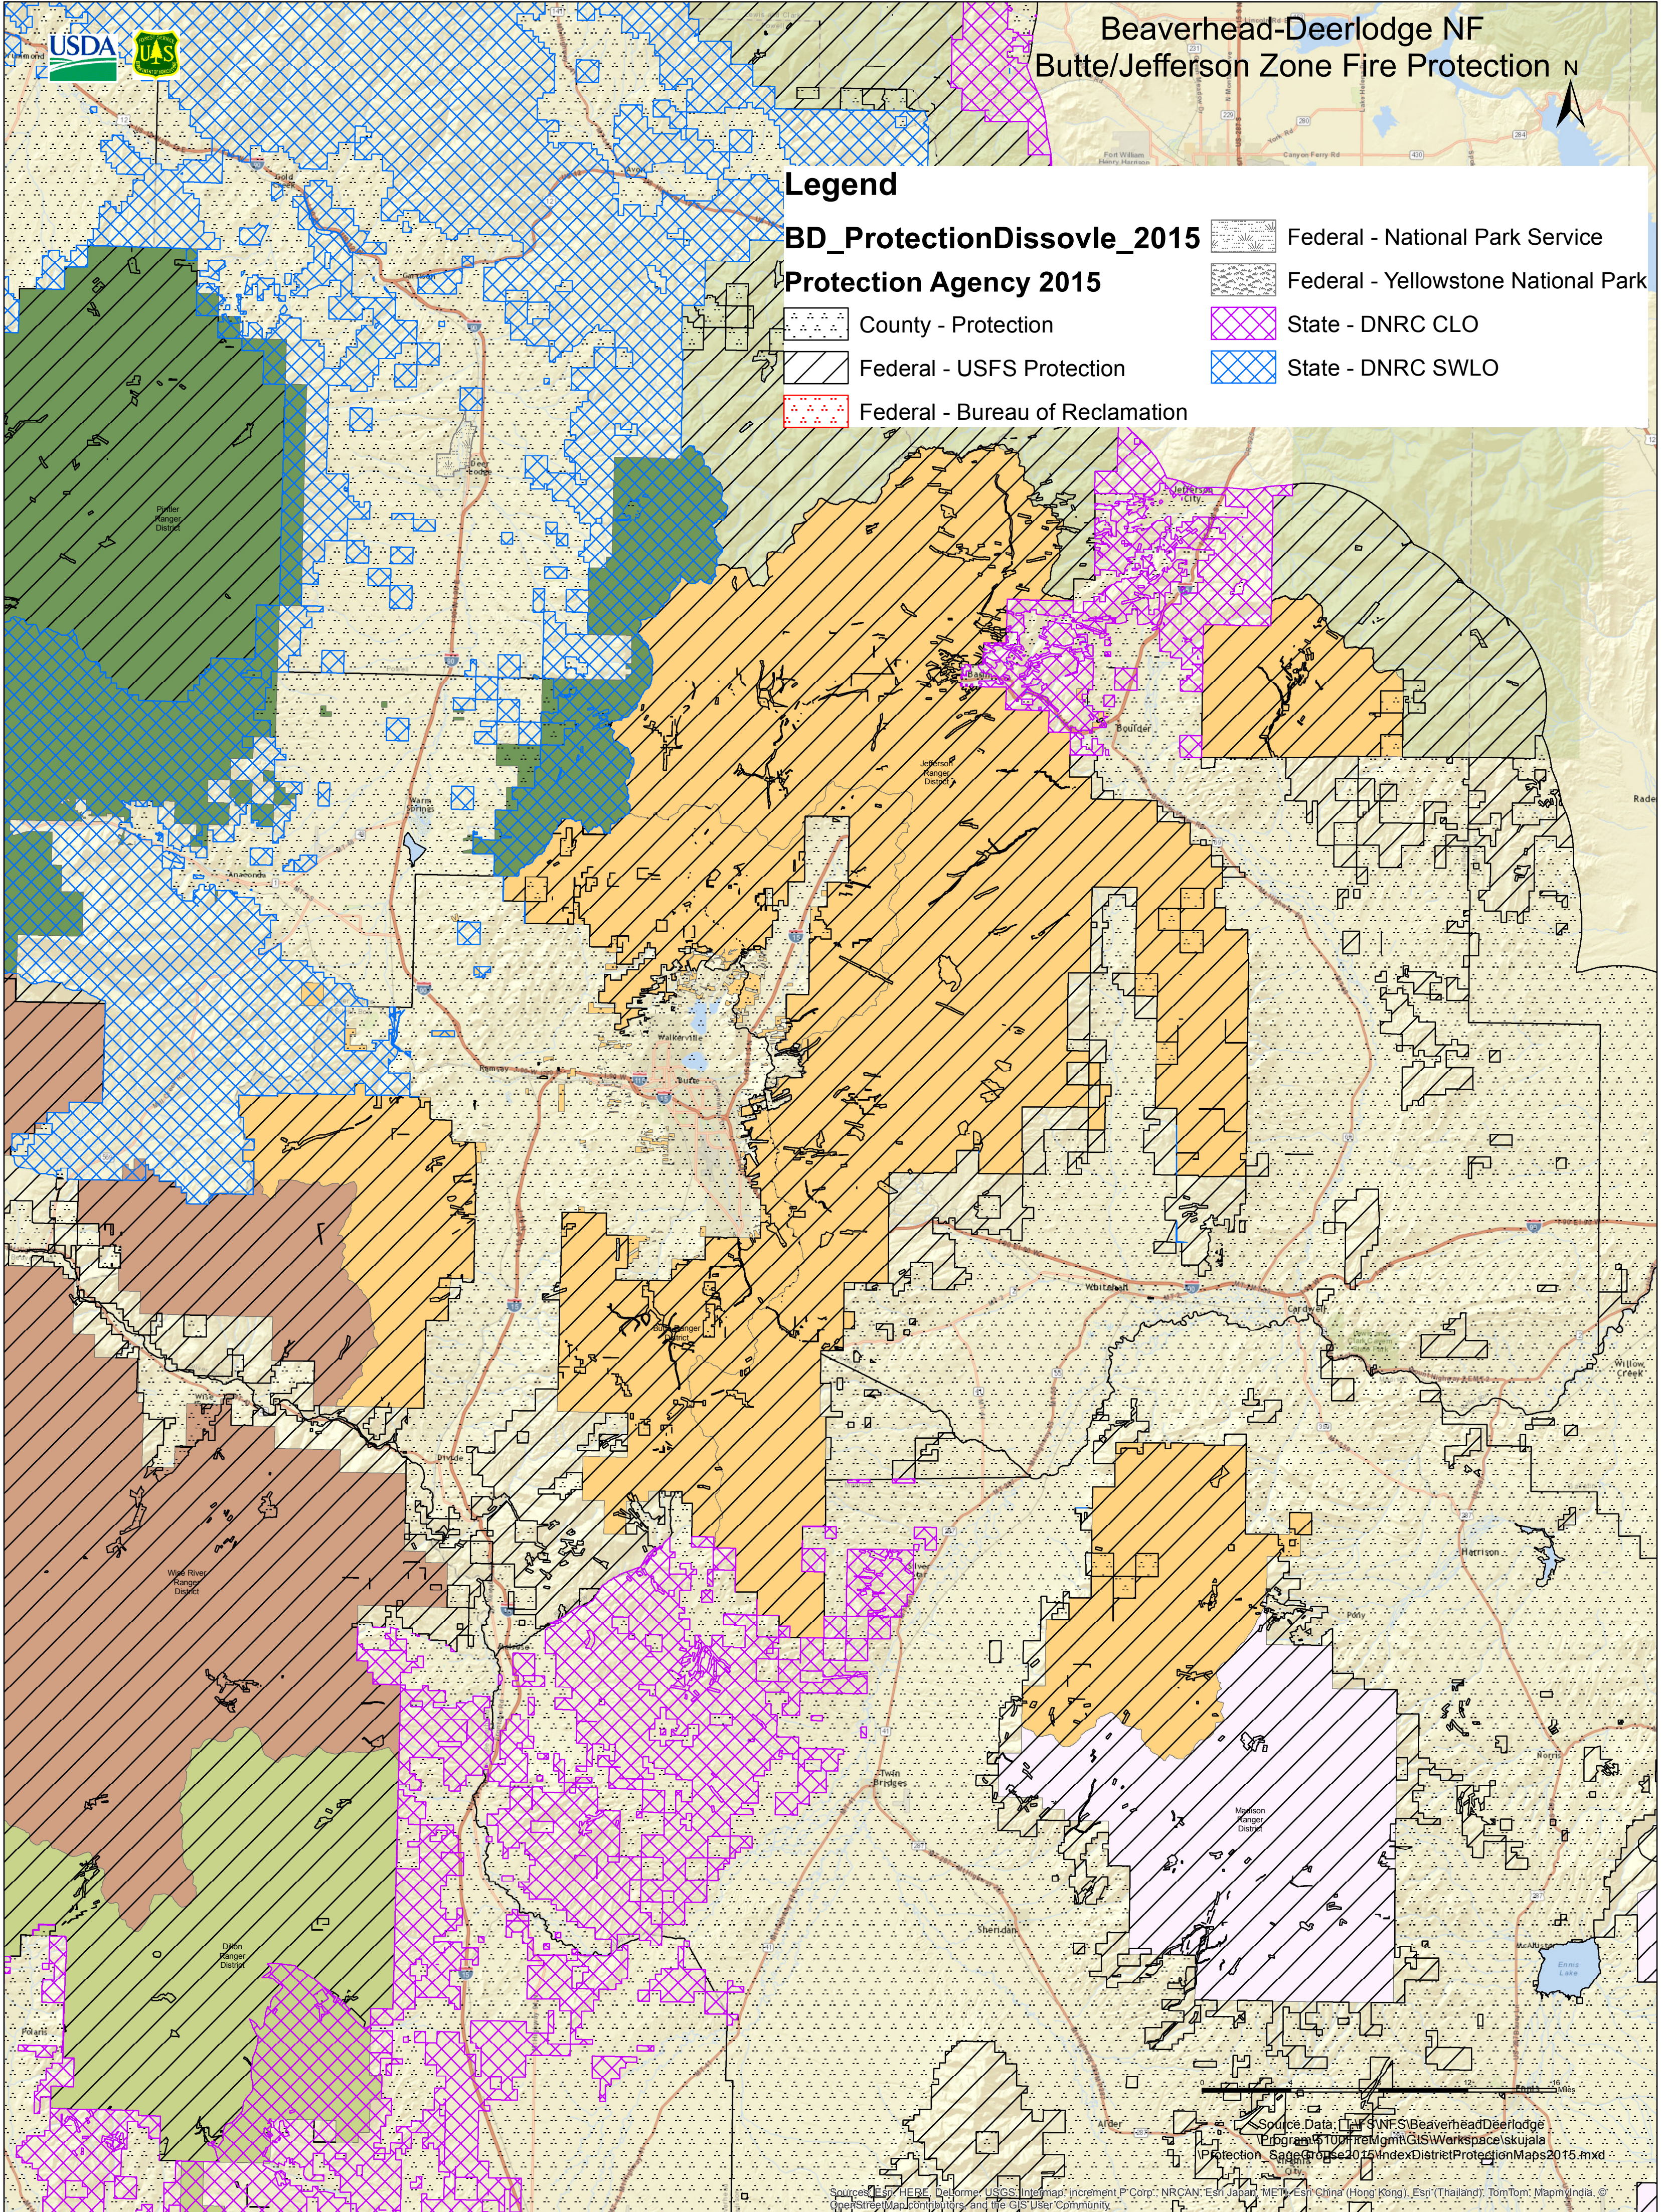

Beaverhead-Deerlodge NF Butte/Jefferson Zone Fire Protection

Legend

BD_ProtectionDissove_2015

Protection Agency 2015

- County - Protection
- Federal - USFS Protection
- Federal - Bureau of Reclamation

- Federal - National Park Service
- Federal - Yellowstone National Park
- State - DNRC CLO
- State - DNRC SWLO

Source Data: USFS Beaverhead-Deerlodge
 Program 5100 Fire Mgmt GIS Workspace\skujala
 Protection_Sage\Prose2015\Index\DistrictProtectionMaps2015.mxd