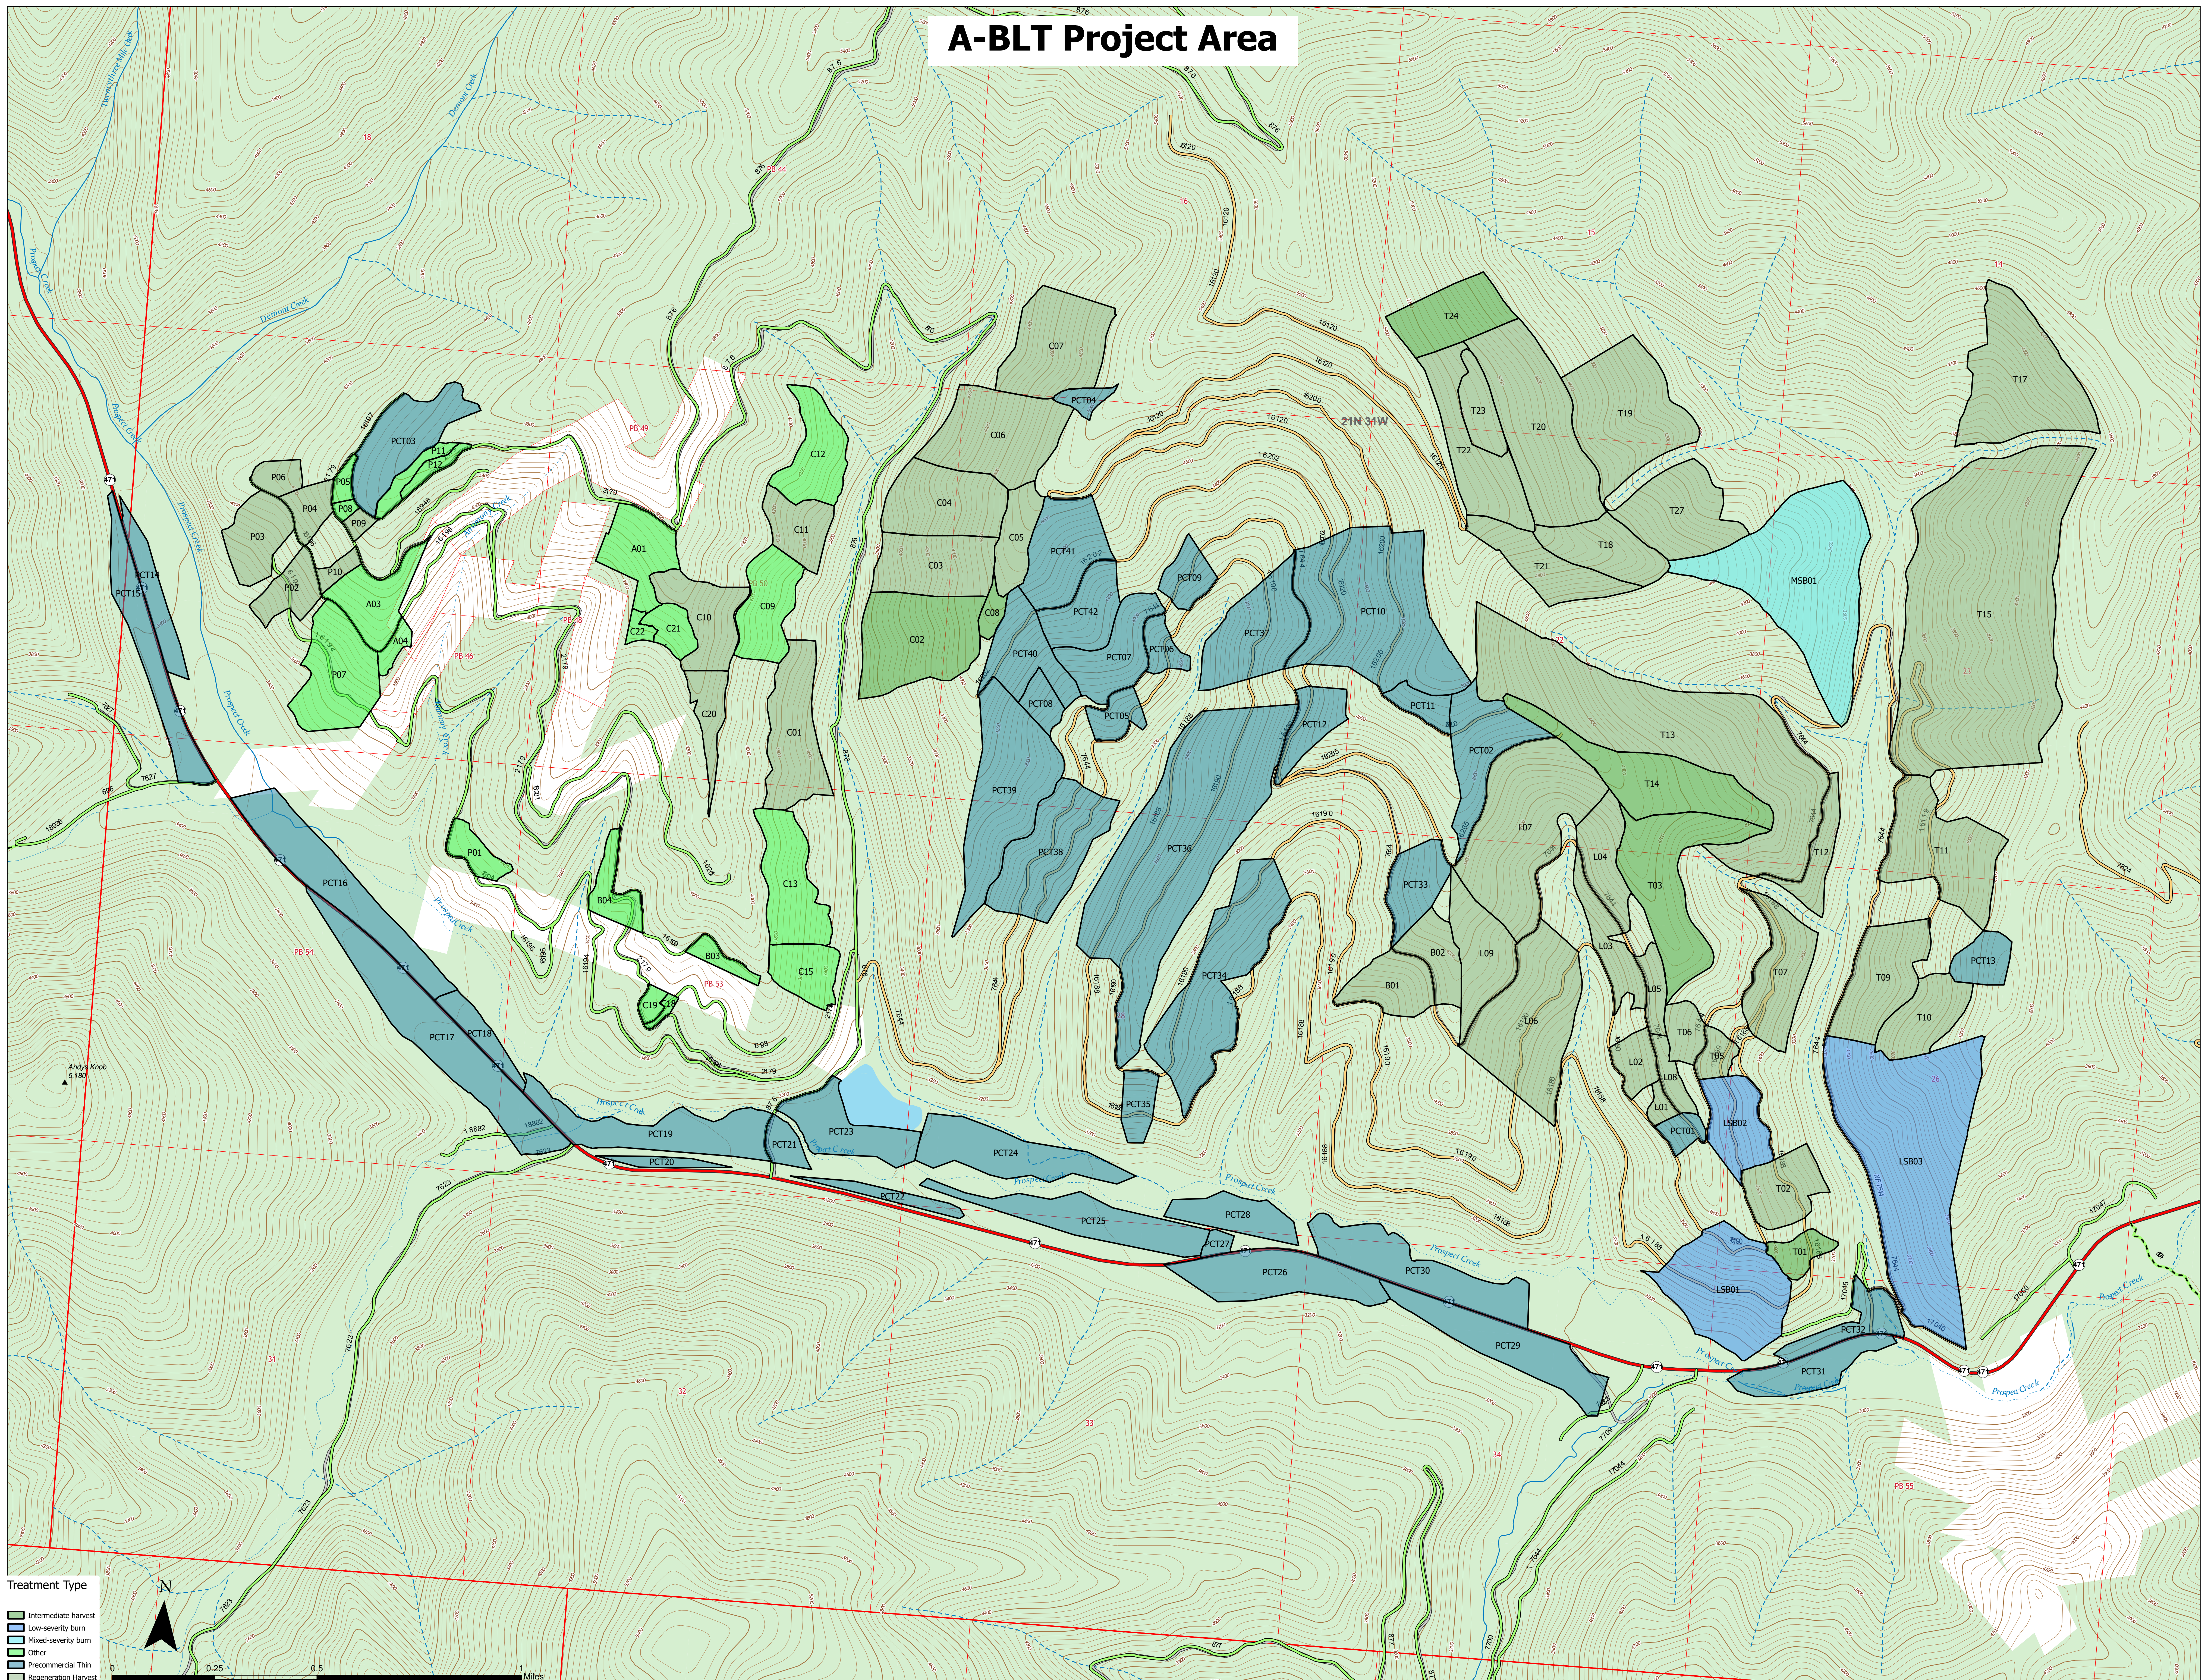

A-BLT Project Area

Treatment Type