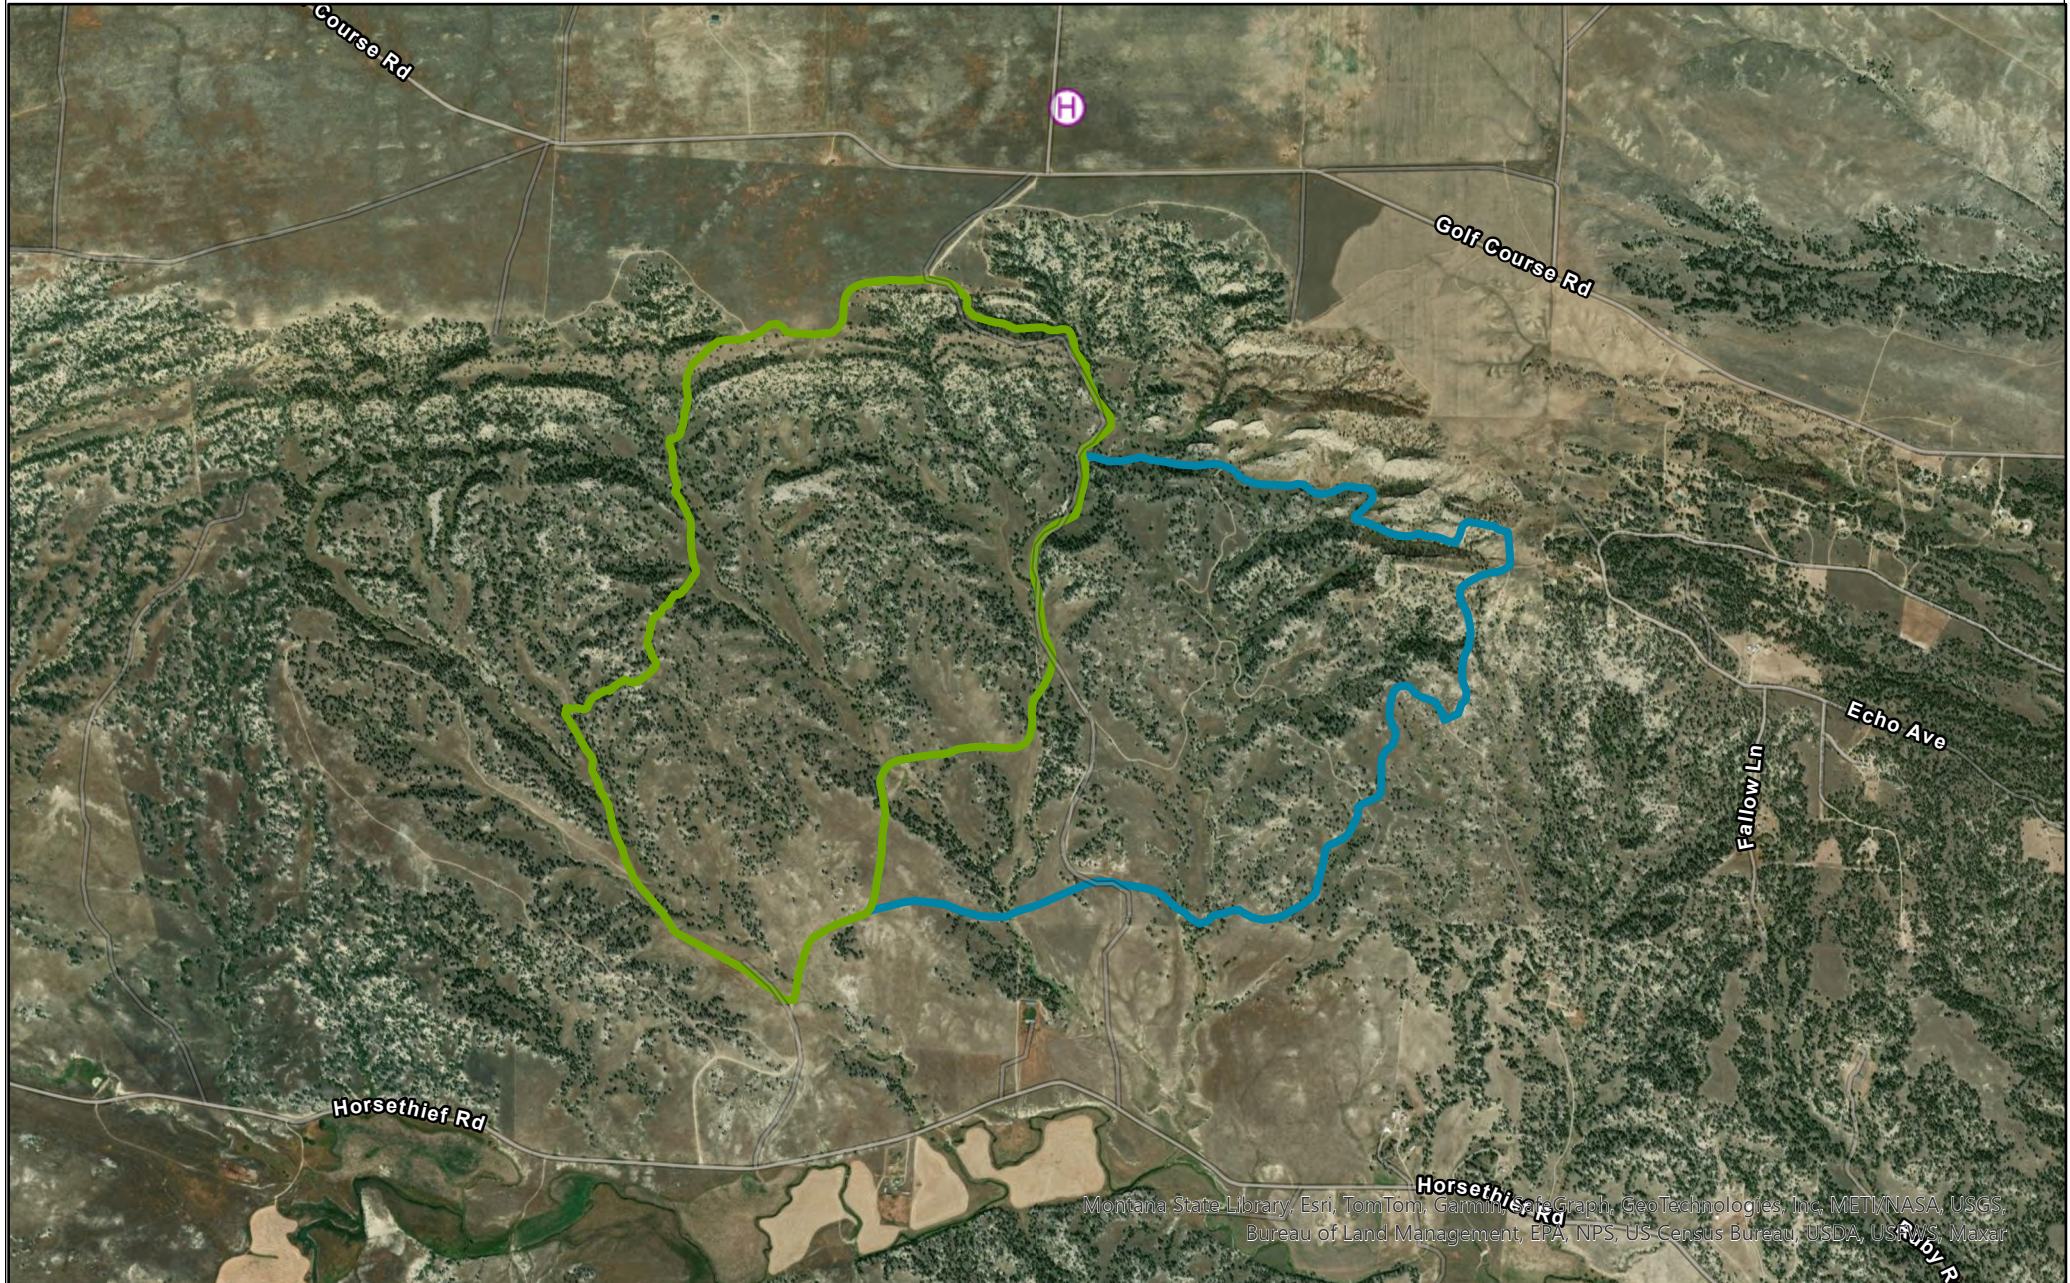

E bar R and Horsethief NE Rx Units

Creator: mgriffin
Date: 10/18/2024

Legend

- EbarR
- Northeast Unit
- Helibase

1:24,000

Document Path: \\blm\dfs\loc\BPM\TB\F\projects\units\Program_of_Work\Horsethief\EbarR\EbarR_ArcPro.aprx

UNITED STATES DEPARTMENT OF THE INTERIOR
BUREAU OF LAND MANAGEMENT
MONTANA-DAKOTAS

Projected Coordinate System: NAD 1983 Albers
Geographic Coordinate System: GCS North American 1983
Datum: D North American 1983

CAUTION:
Land ownership data is derived from less accurate data than the 1:24,000 scale base map. Therefore, land ownership may not be shown for parcels smaller than 40 acres, and land ownership lines may have plotting errors due to source data.