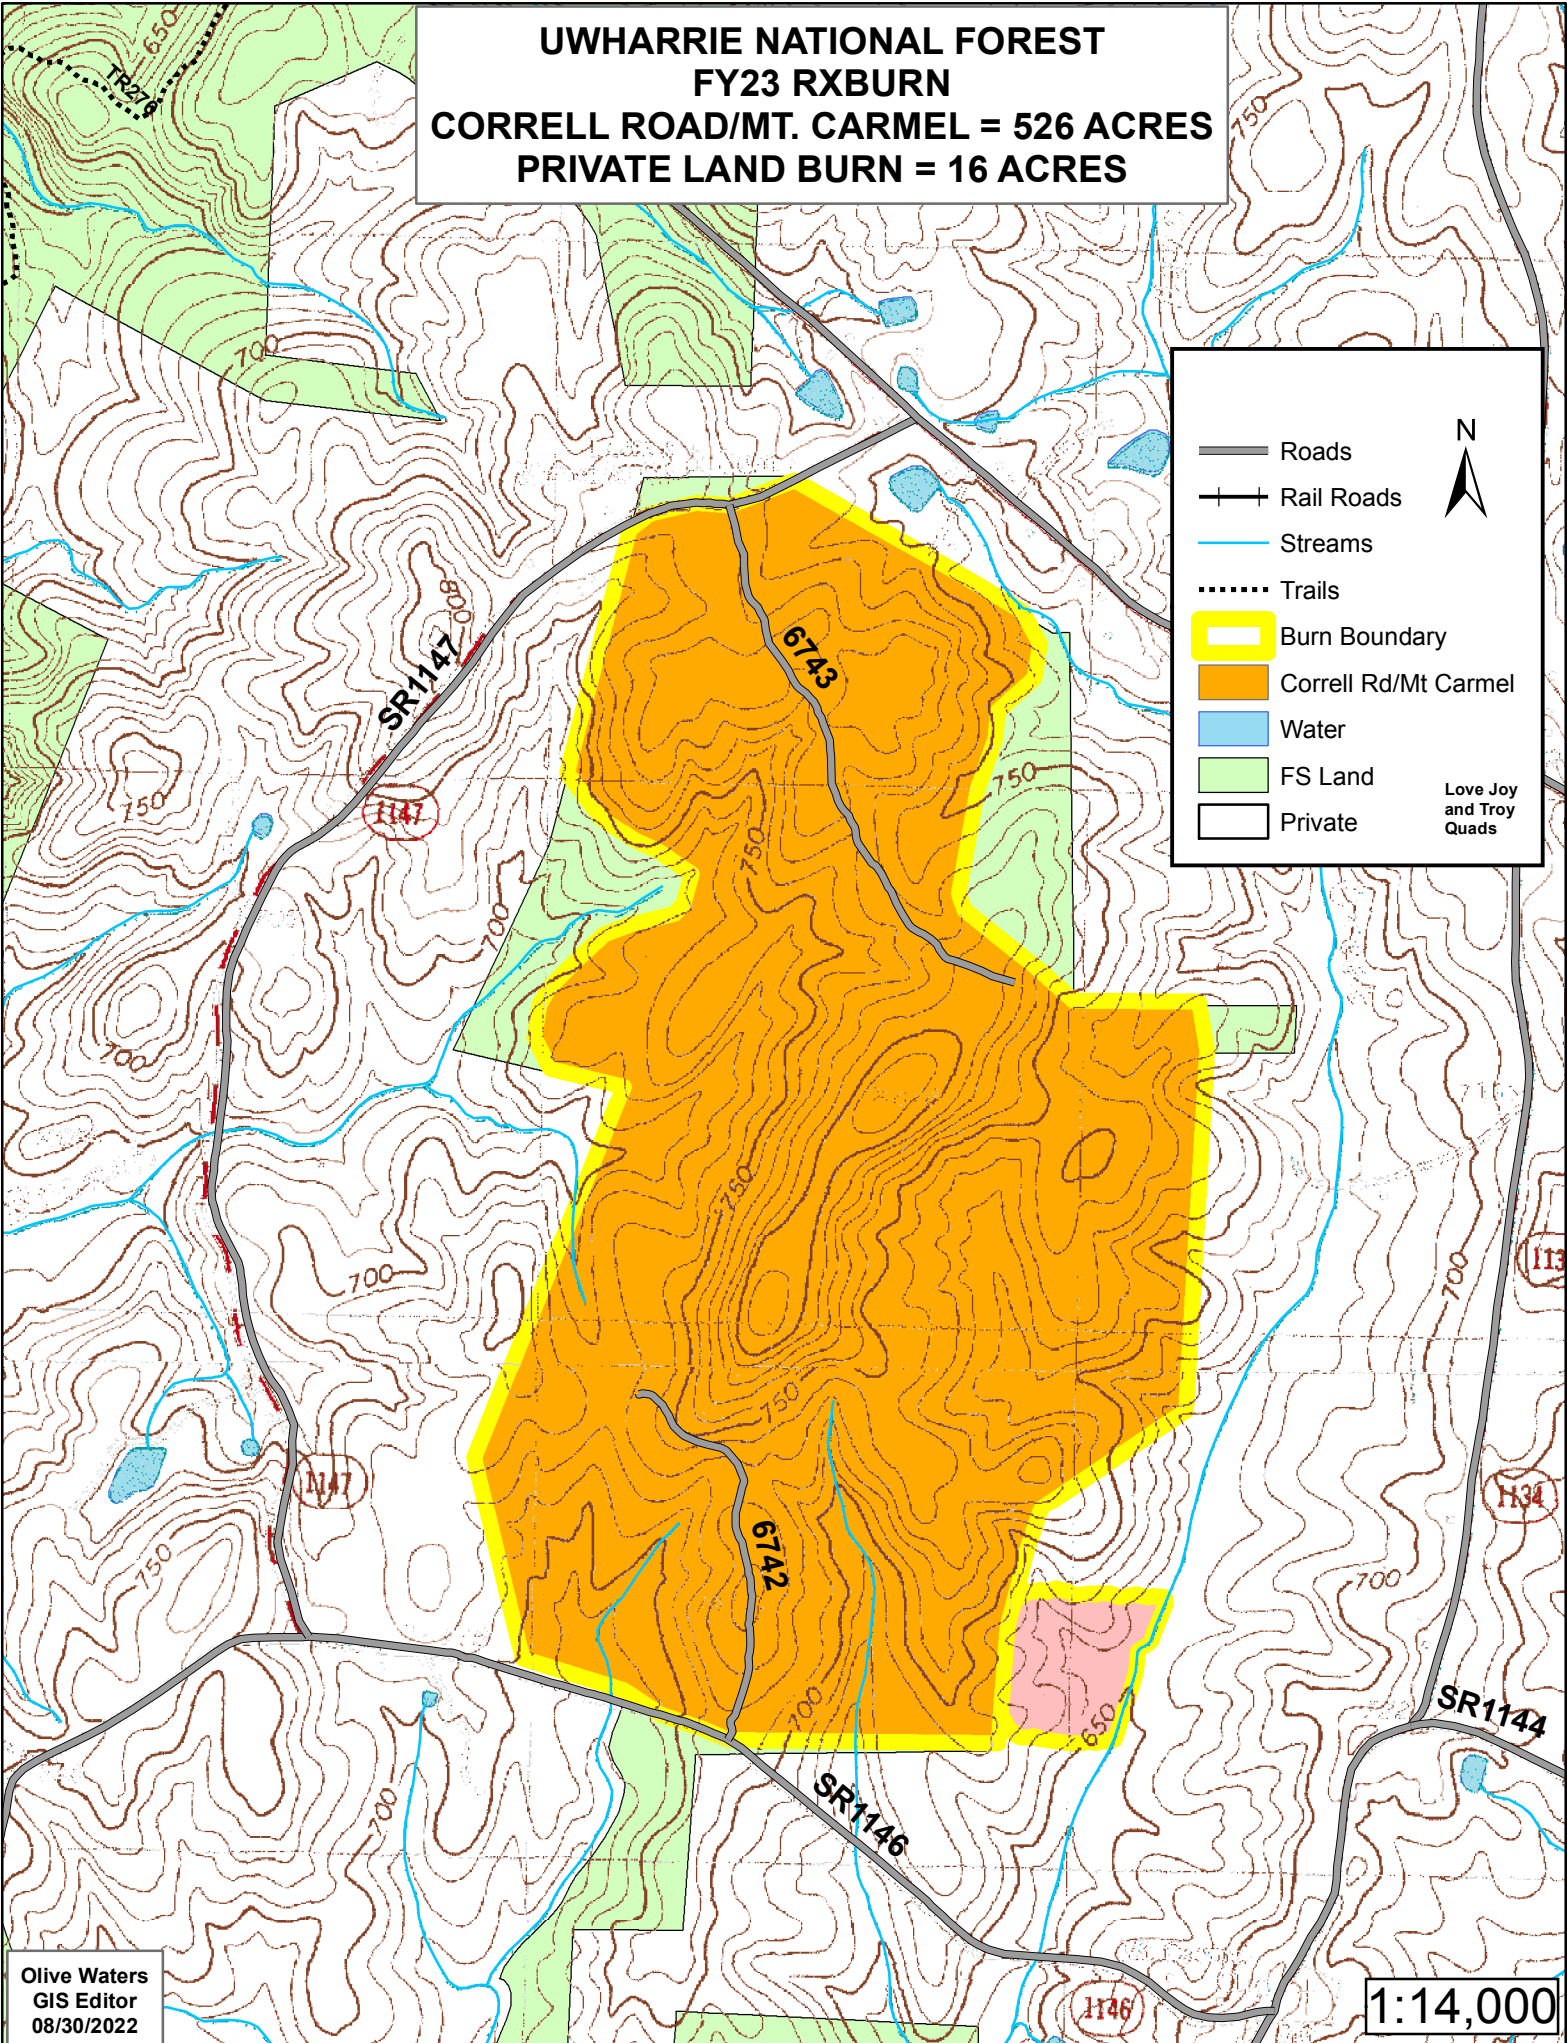

**UWHARRIE NATIONAL FOREST
FY23 RXBURN
CORRELL ROAD/MT. CARMEL = 526 ACRES
PRIVATE LAND BURN = 16 ACRES**

	Roads	 N
	Rail Roads	
	Streams	
	Trails	
	Burn Boundary	
	Correll Rd/Mt Carmel	Love Joy and Troy Quads
	Water	
	FS Land	
	Private	