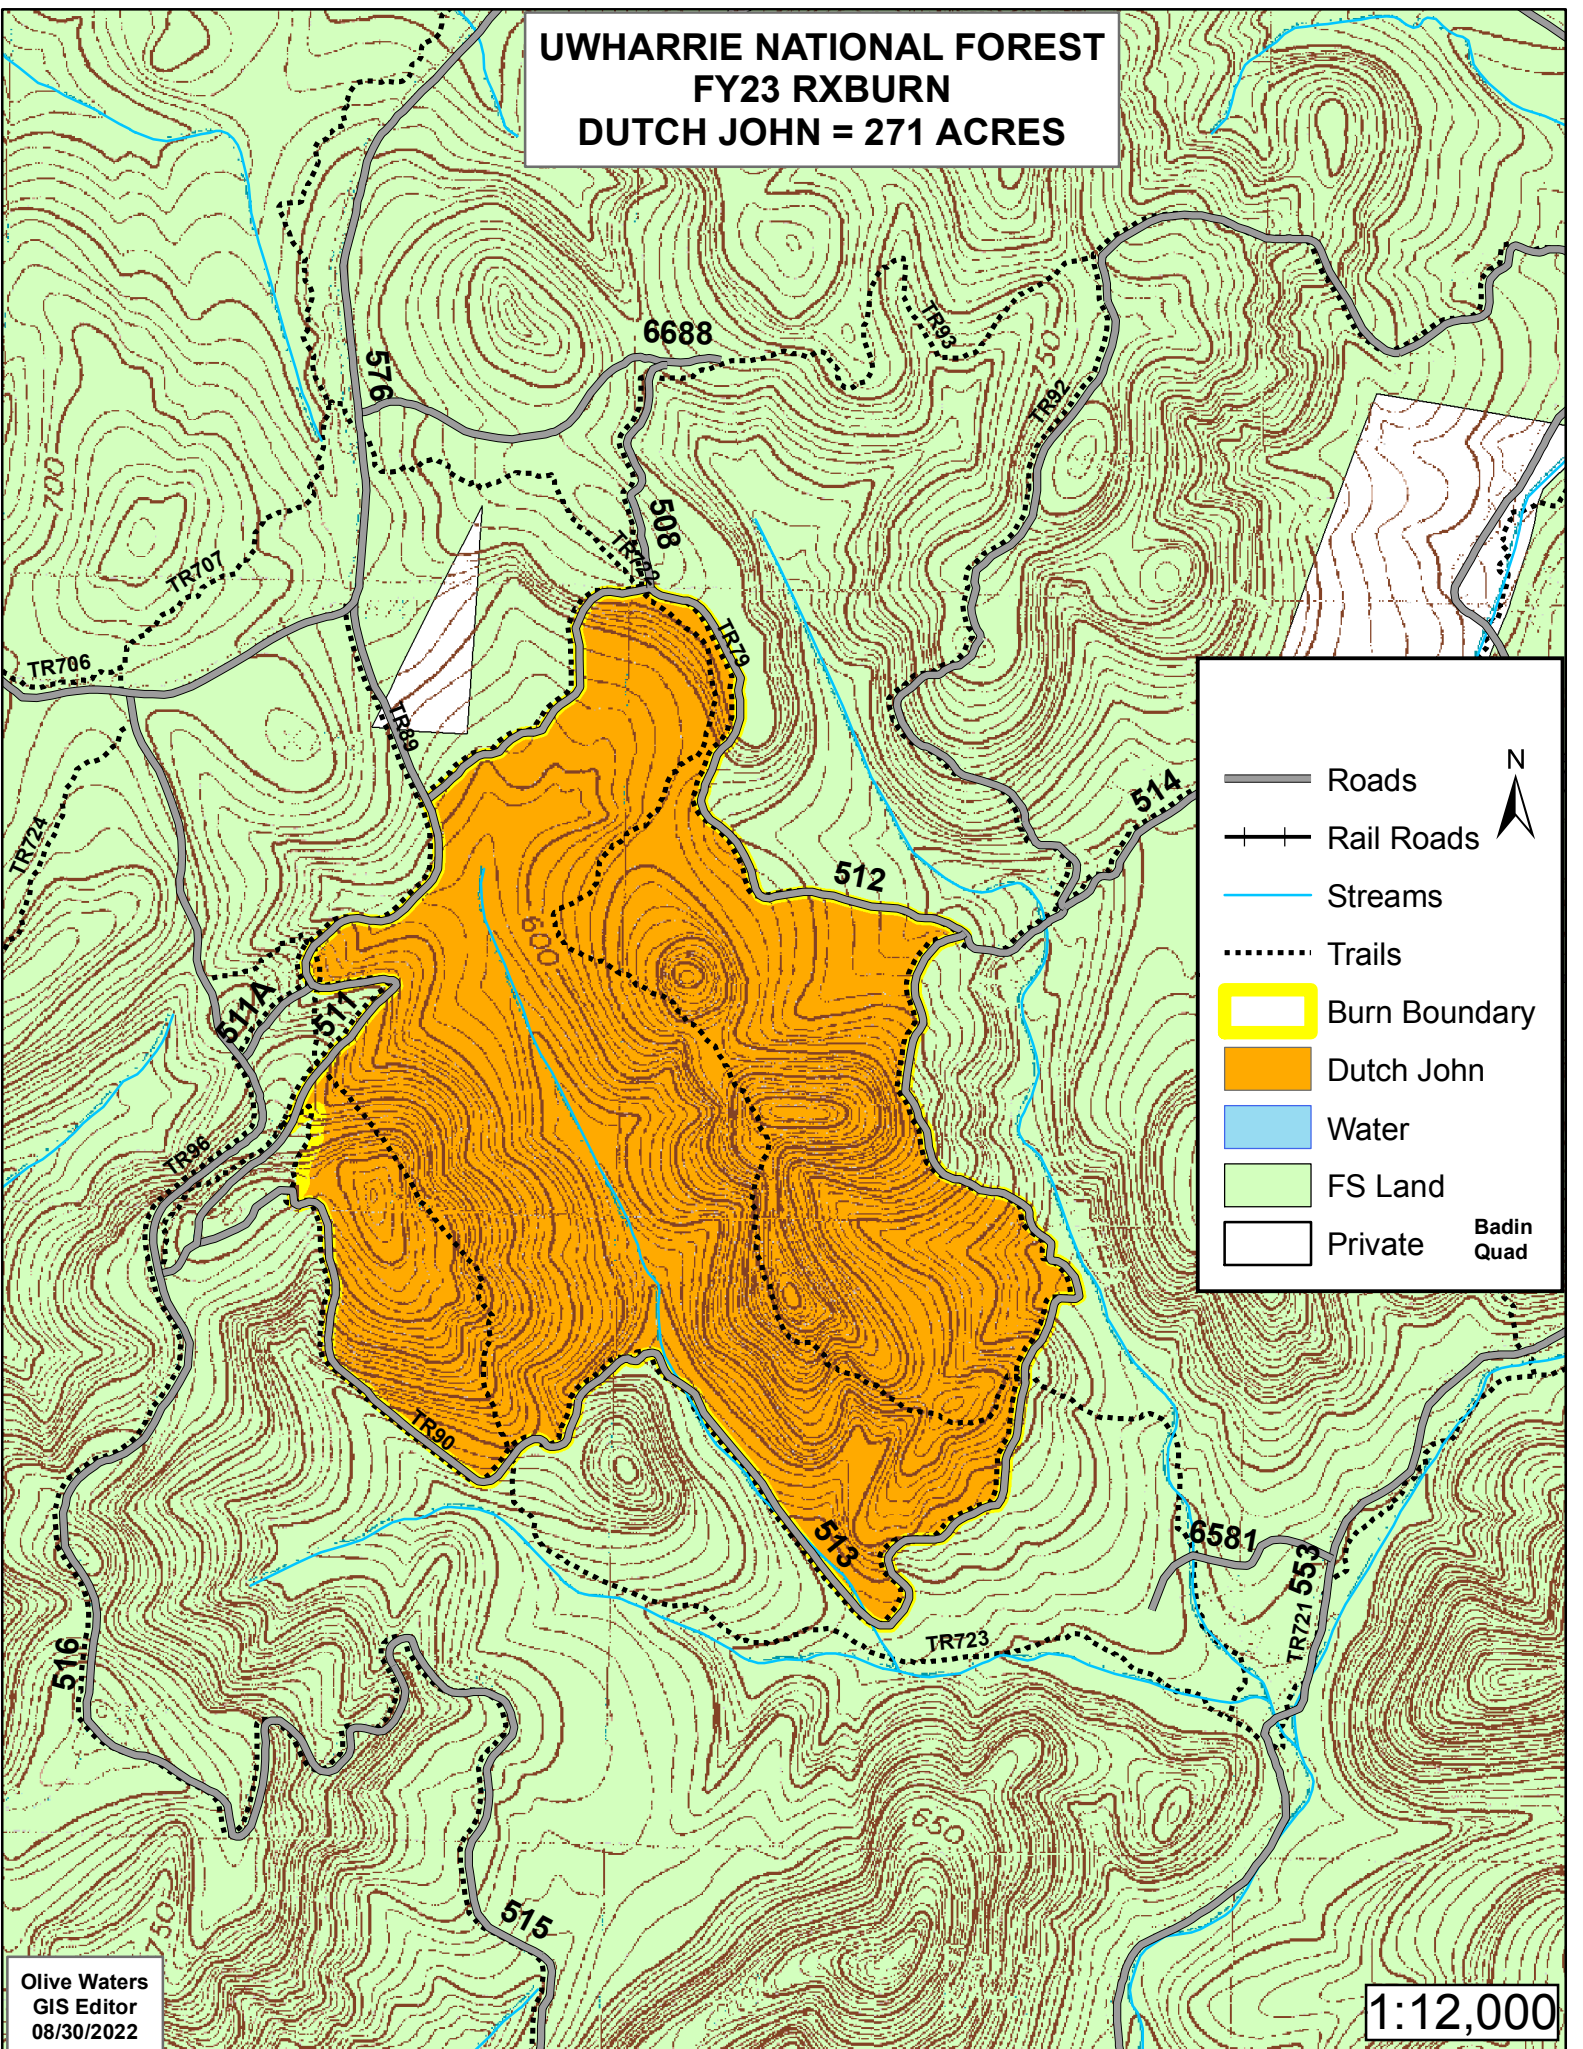

**UWHARRIE NATIONAL FOREST
FY23 RXBURN
DUTCH JOHN = 271 ACRES**

Legend:

- Roads
- Rail Roads
- Streams
- Trails
- Burn Boundary
- Dutch John
- Water
- FS Land
- Private

Badin Quad