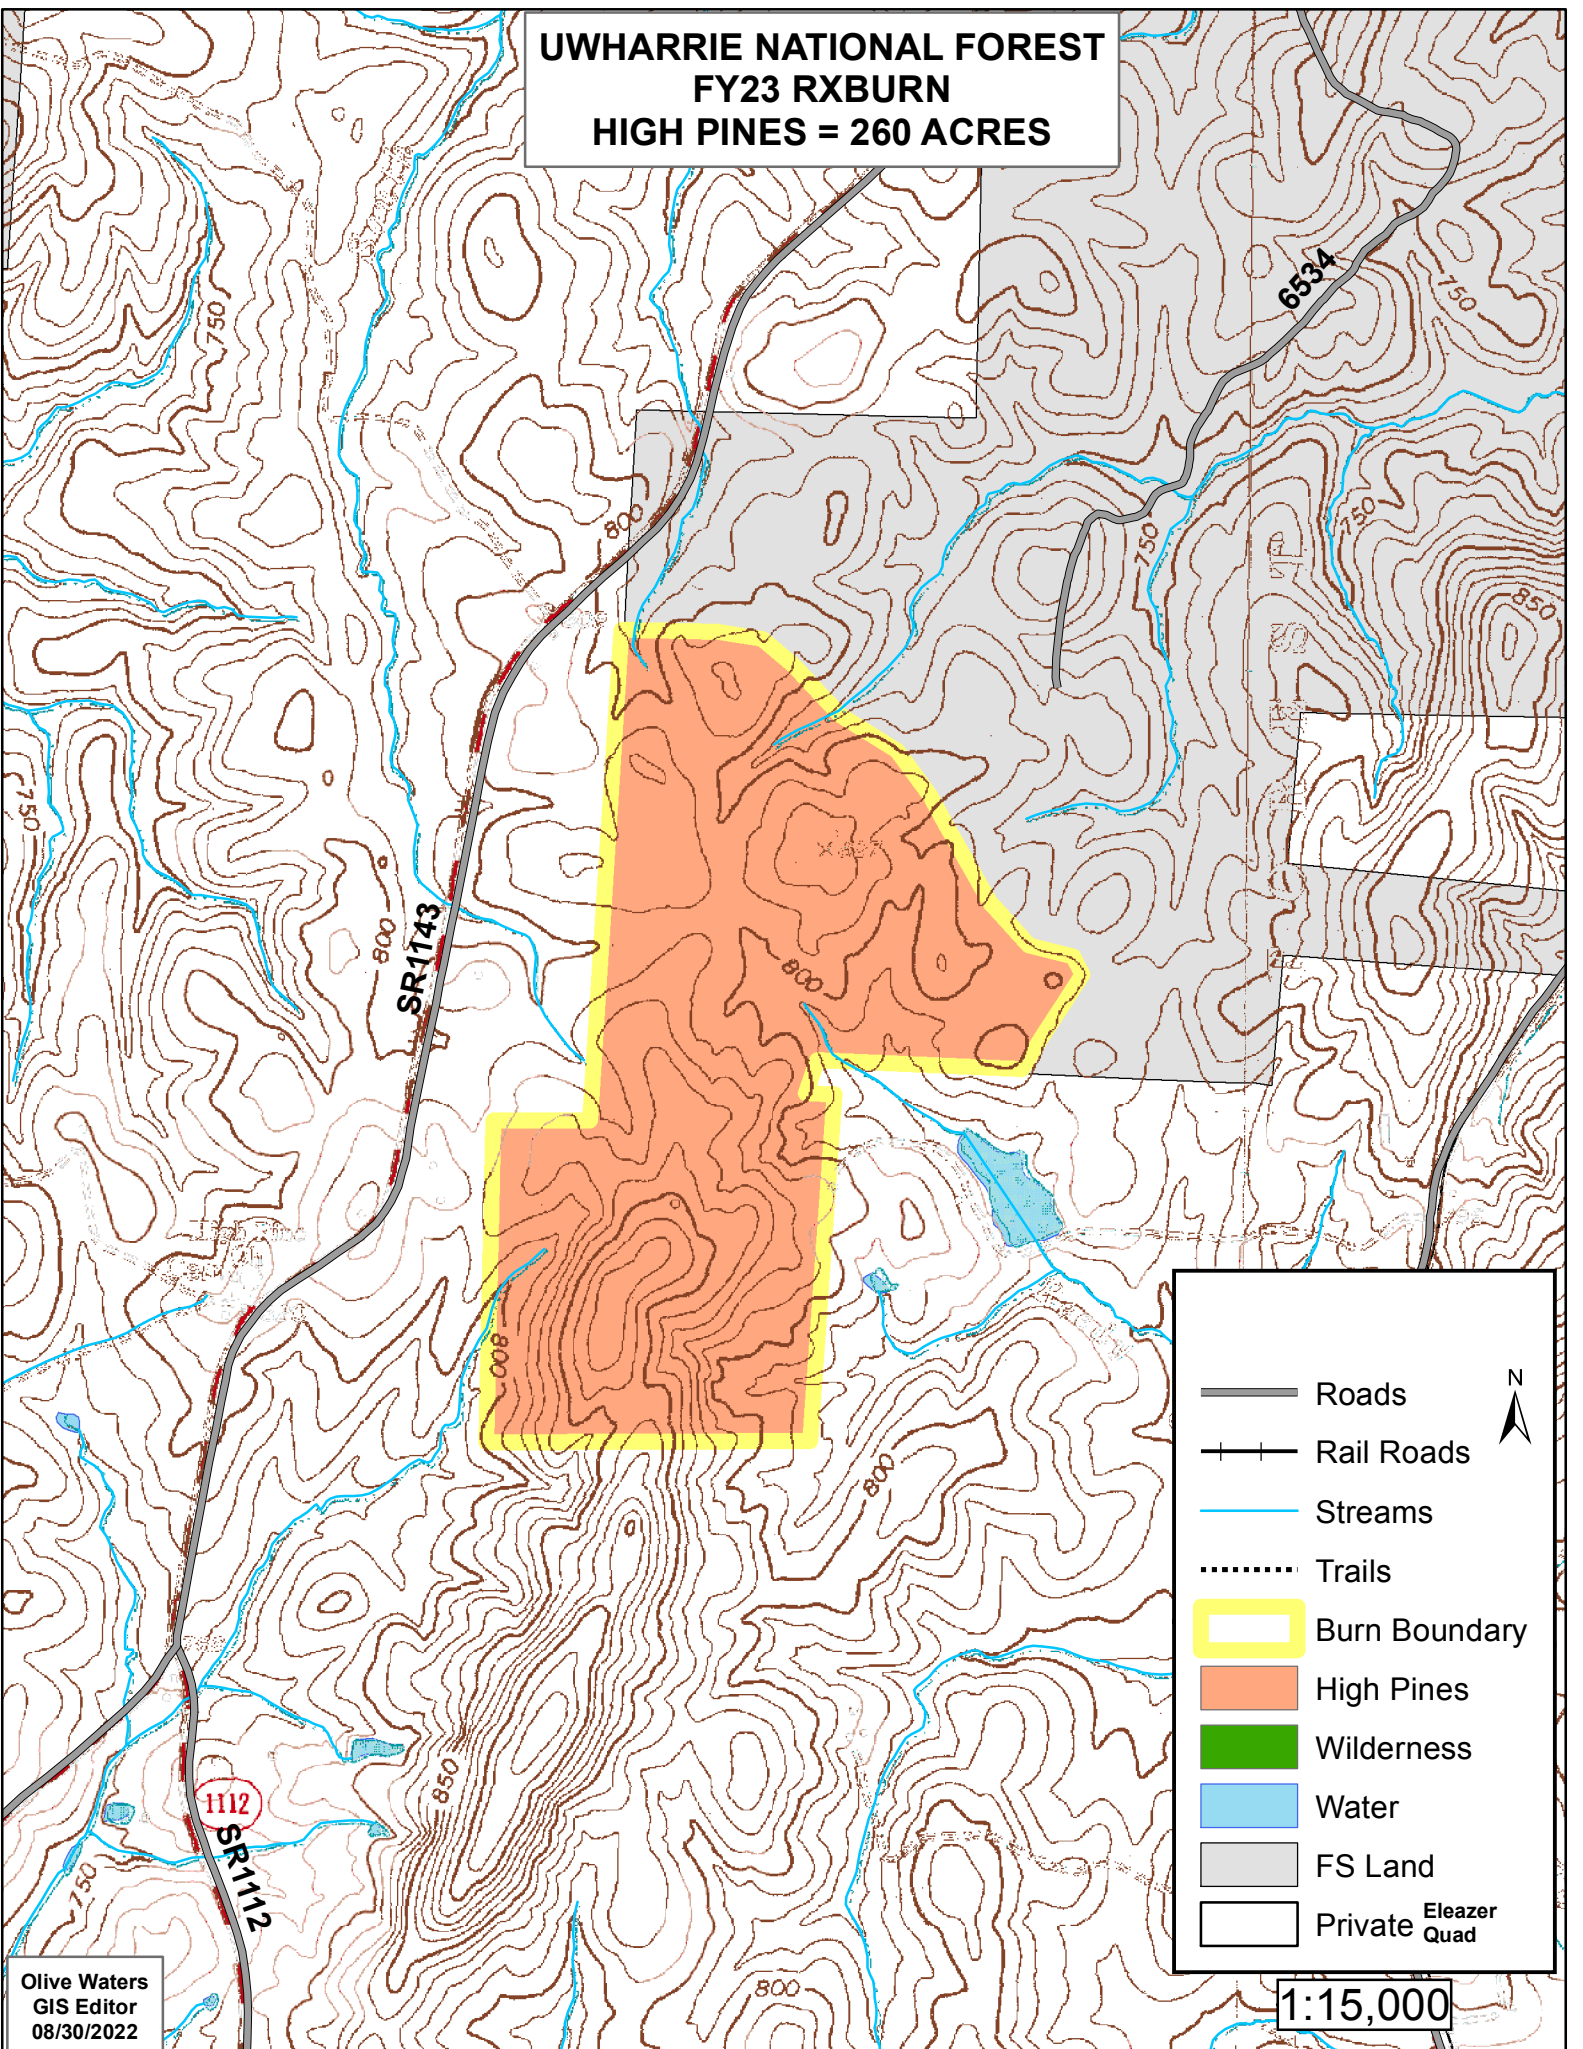

**UWHARRIE NATIONAL FOREST  
FY23 RXBURN  
HIGH PINES = 260 ACRES**

Legend:

- Roads
- Rail Roads
- Streams
- Trails
- Burn Boundary
- High Pines
- Wilderness
- Water
- FS Land
- Private

Elezzer Quad

Olive Waters  
GIS Editor  
08/30/2022

1:15,000