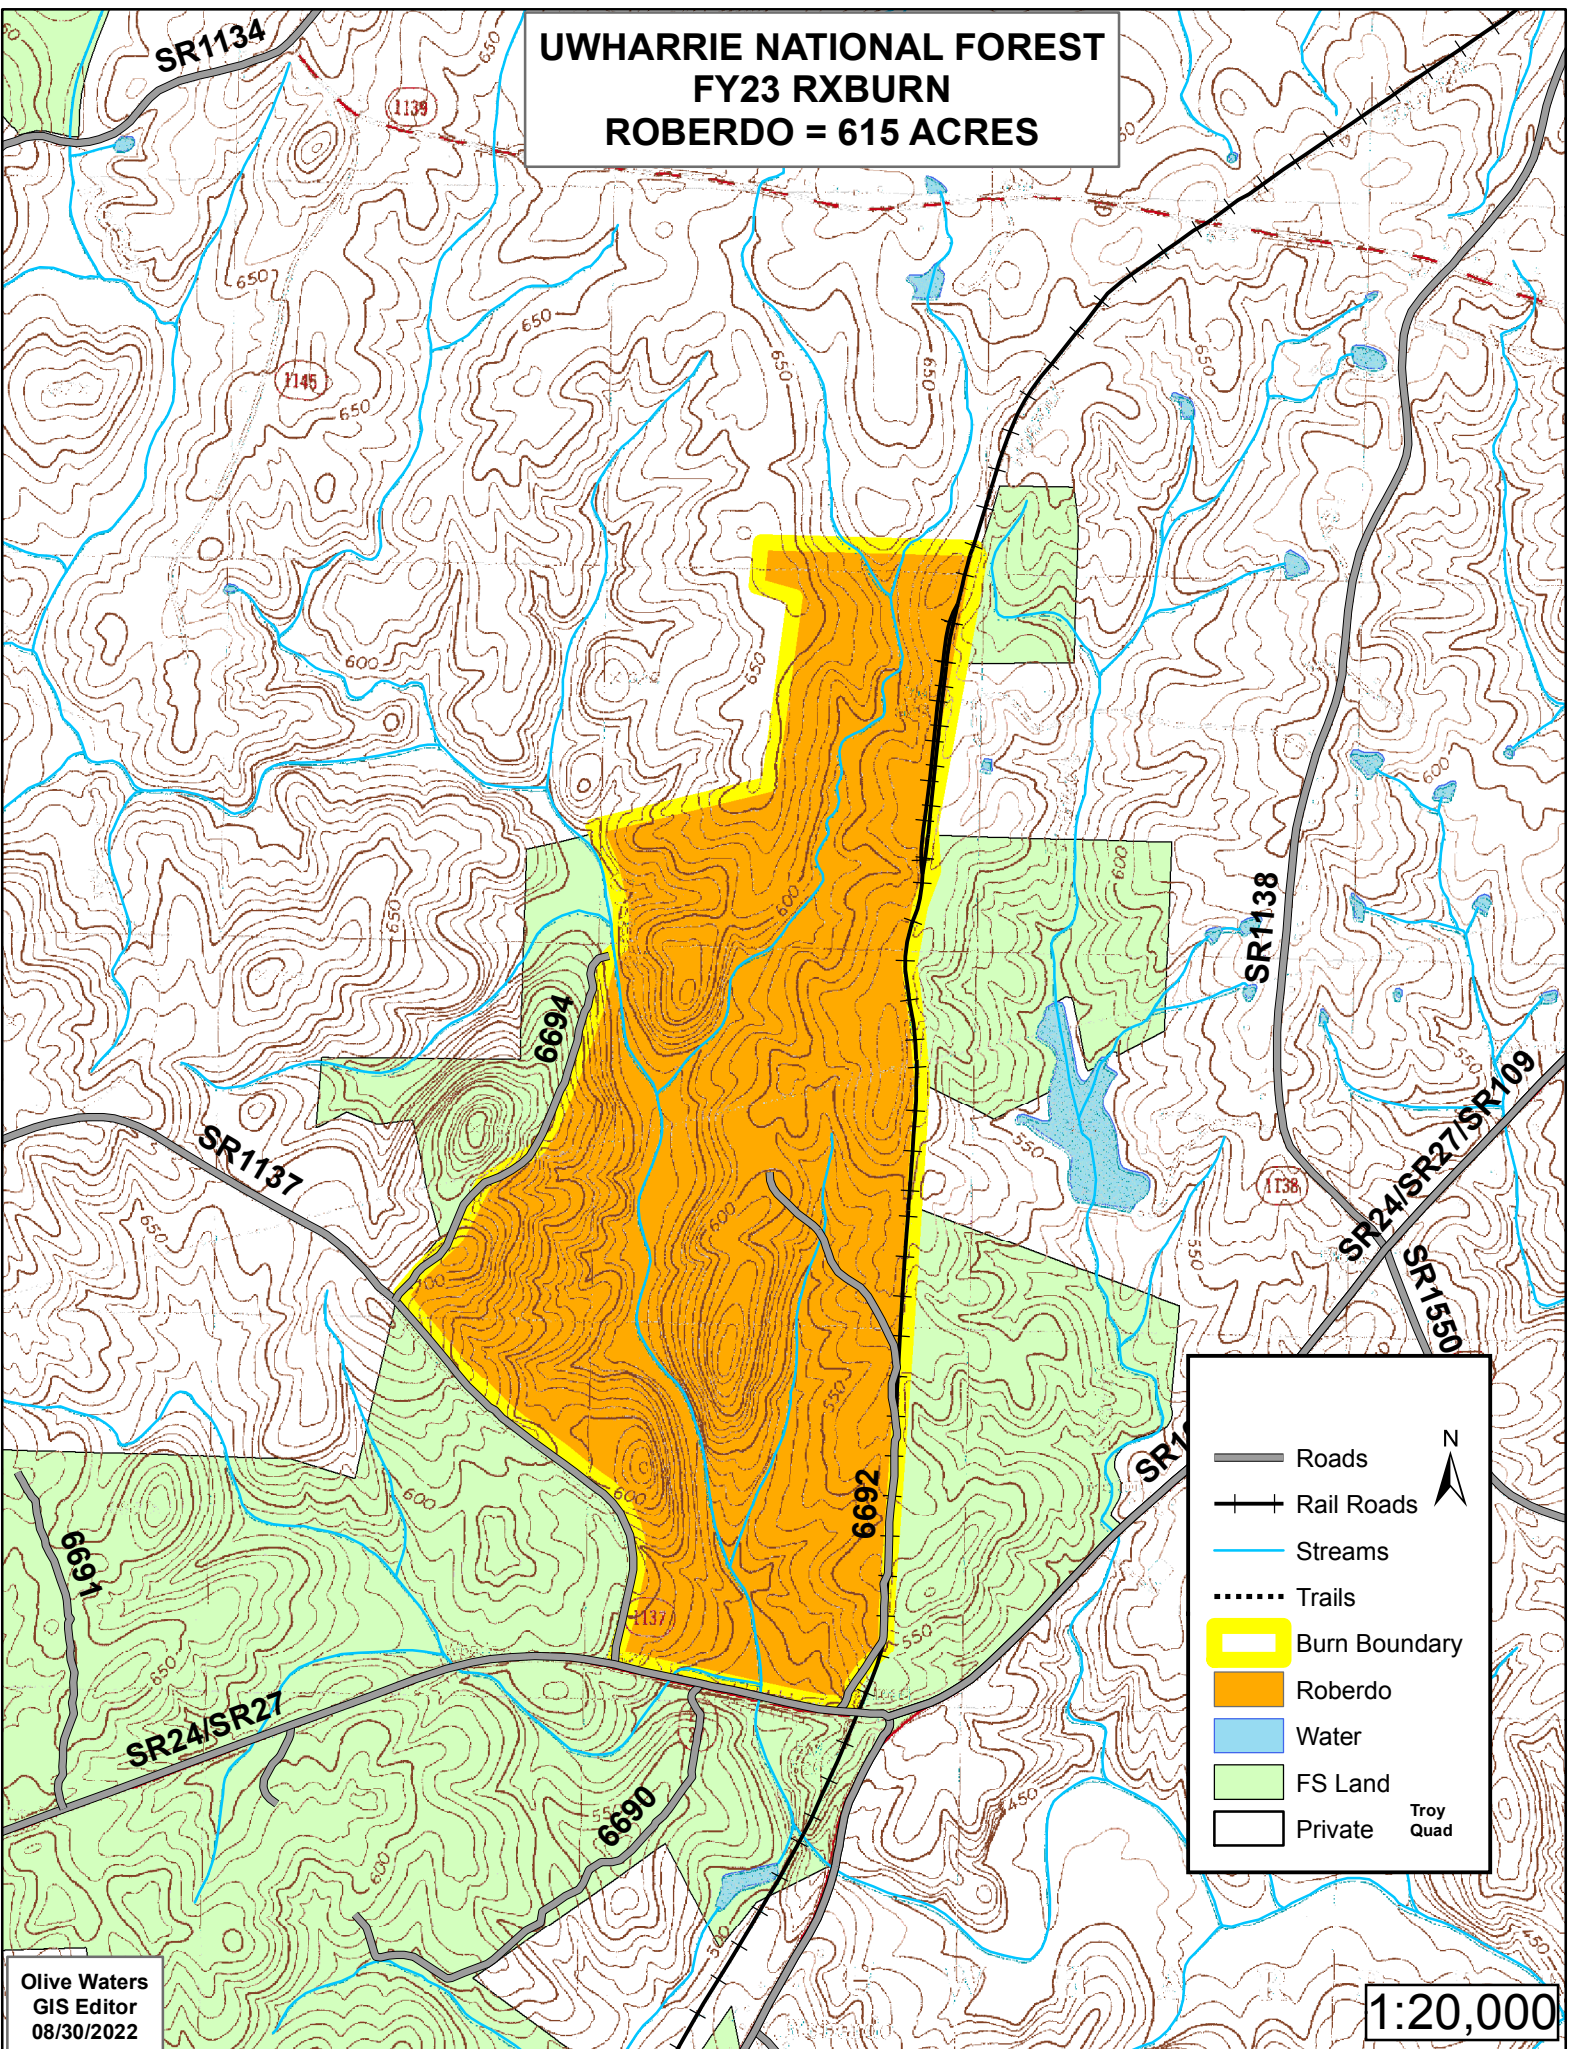

**UWHARRIE NATIONAL FOREST
FY23 RXBURN
ROBERDO = 615 ACRES**

Legend:

- Roads
- Rail Roads
- Streams
- Trails
- Burn Boundary
- Roberdo
- Water
- FS Land
- Private

Troy Quad