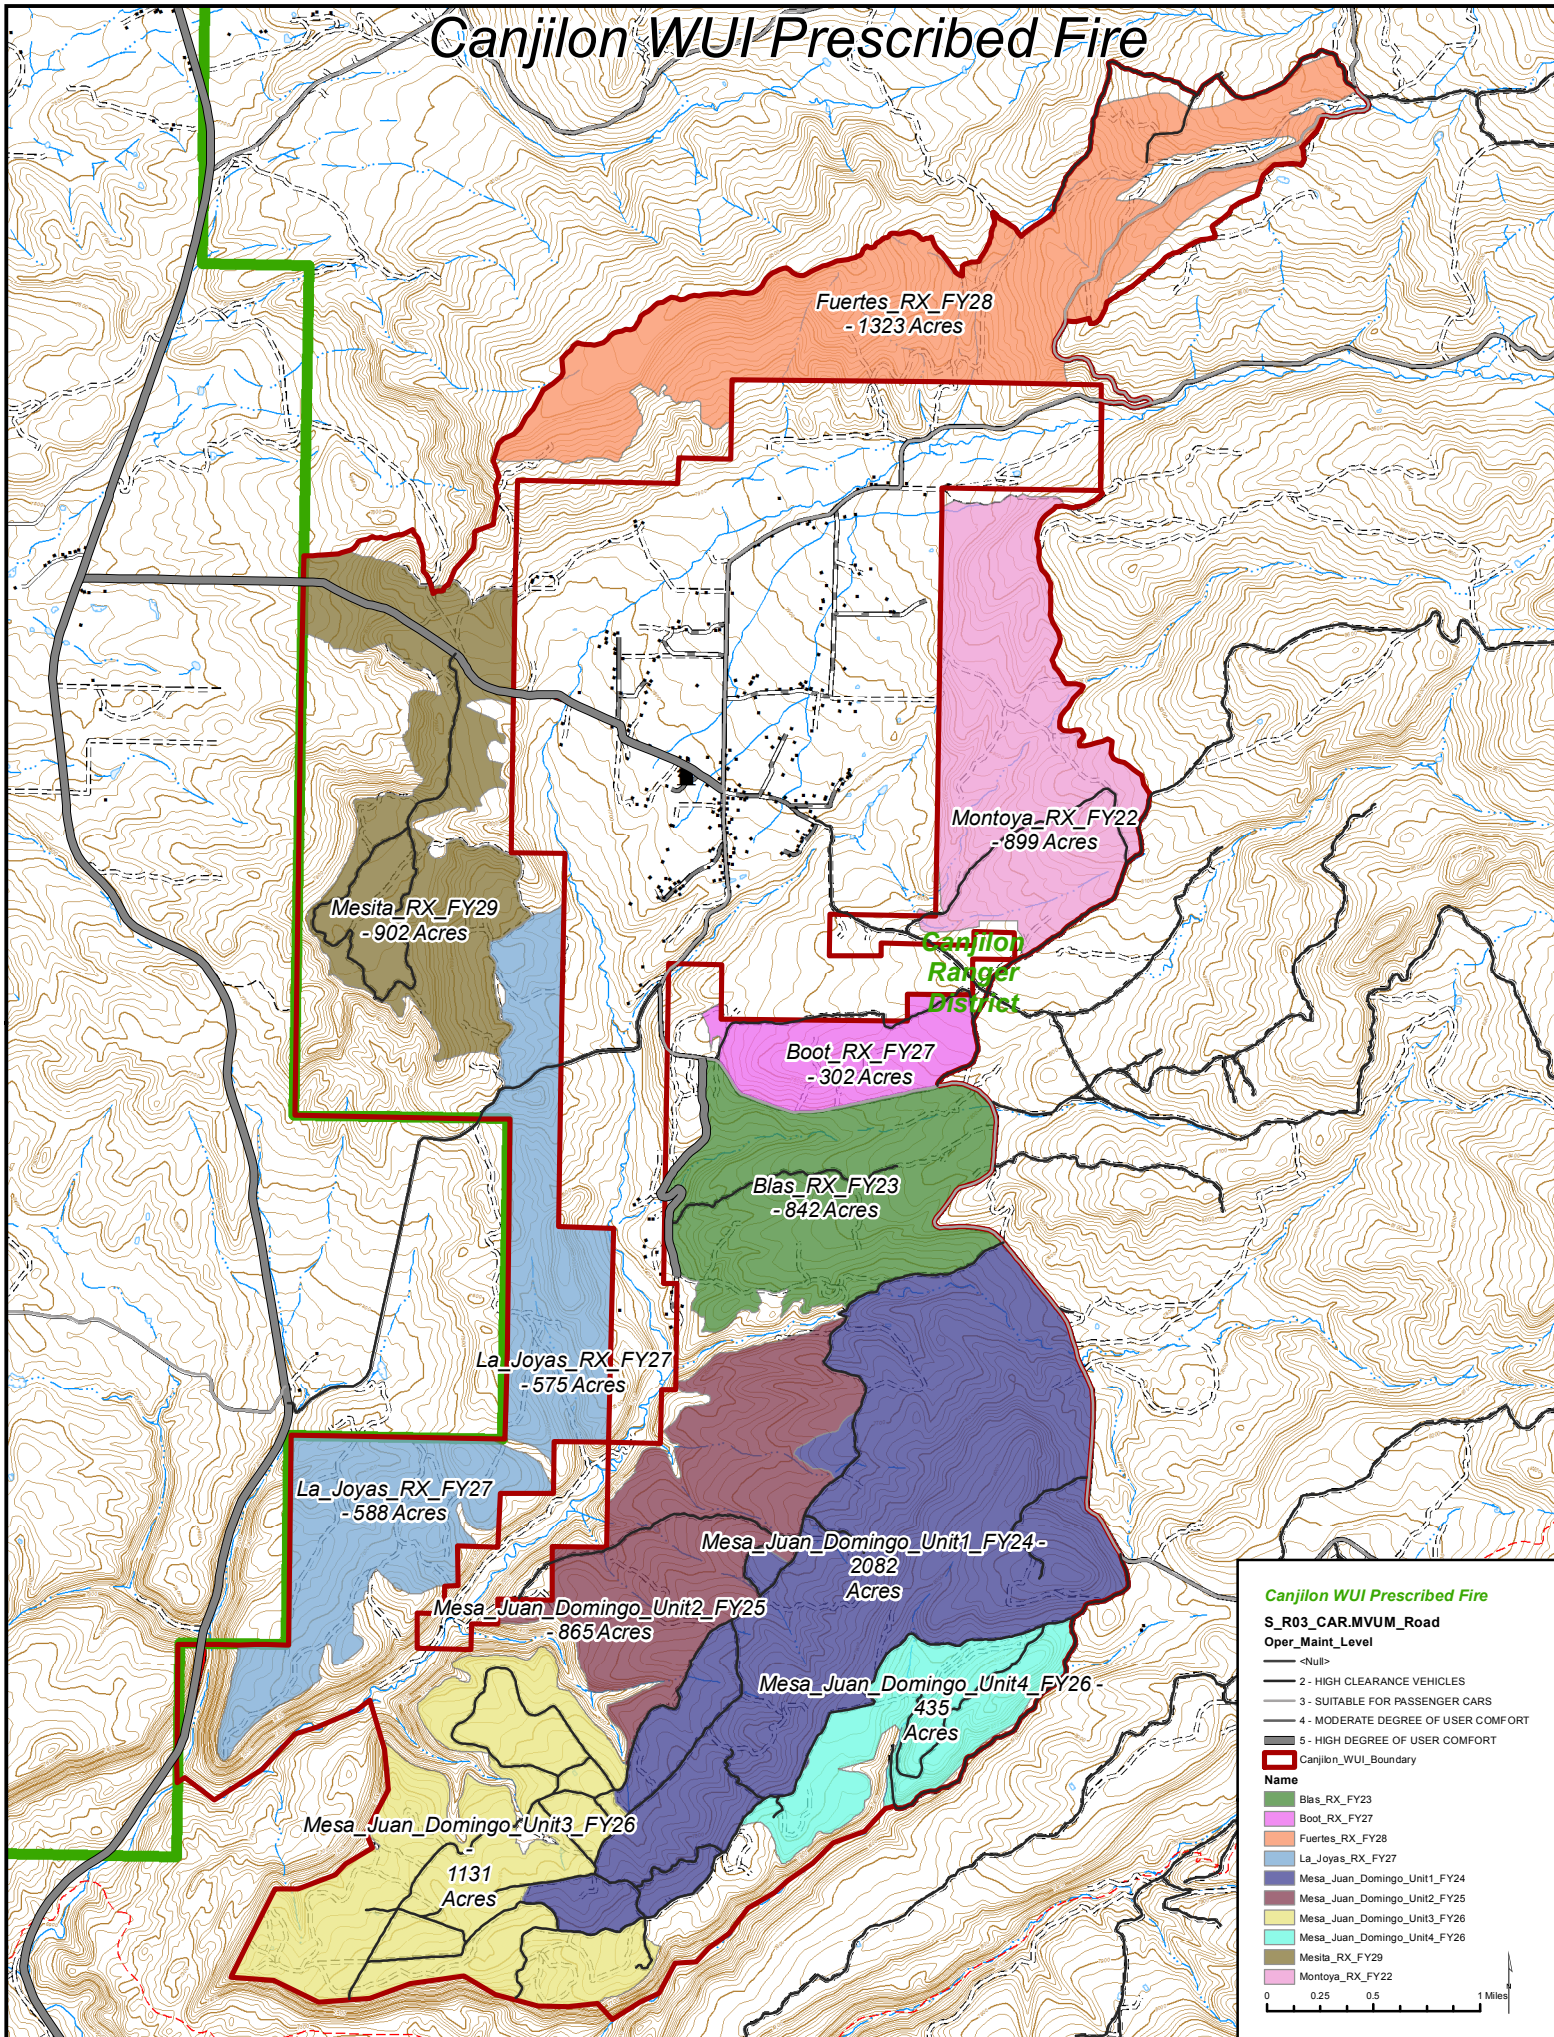

Canjilon WUI Prescribed Fire

Canjilon WUI Prescribed Fire

S_R03_CAR.MVUM_Road

- Oper_Maint_Level
- <Null>
 - 2 - HIGH CLEARANCE VEHICLES
 - 3 - SUITABLE FOR PASSENGER CARS
 - 4 - MODERATE DEGREE OF USER COMFORT
 - 5 - HIGH DEGREE OF USER COMFORT
- Canjilon_WUI_Boundary

- Name
- Blas_RX_FY23
 - Boot_RX_FY27
 - Fuertes_RX_FY28
 - La_Joyas_RX_FY27
 - Mesa_Juan_Domingo_Unit1_FY24
 - Mesa_Juan_Domingo_Unit2_FY25
 - Mesa_Juan_Domingo_Unit3_FY26
 - Mesa_Juan_Domingo_Unit4_FY26
 - Mesita_RX_FY29
 - Montoya_RX_FY22