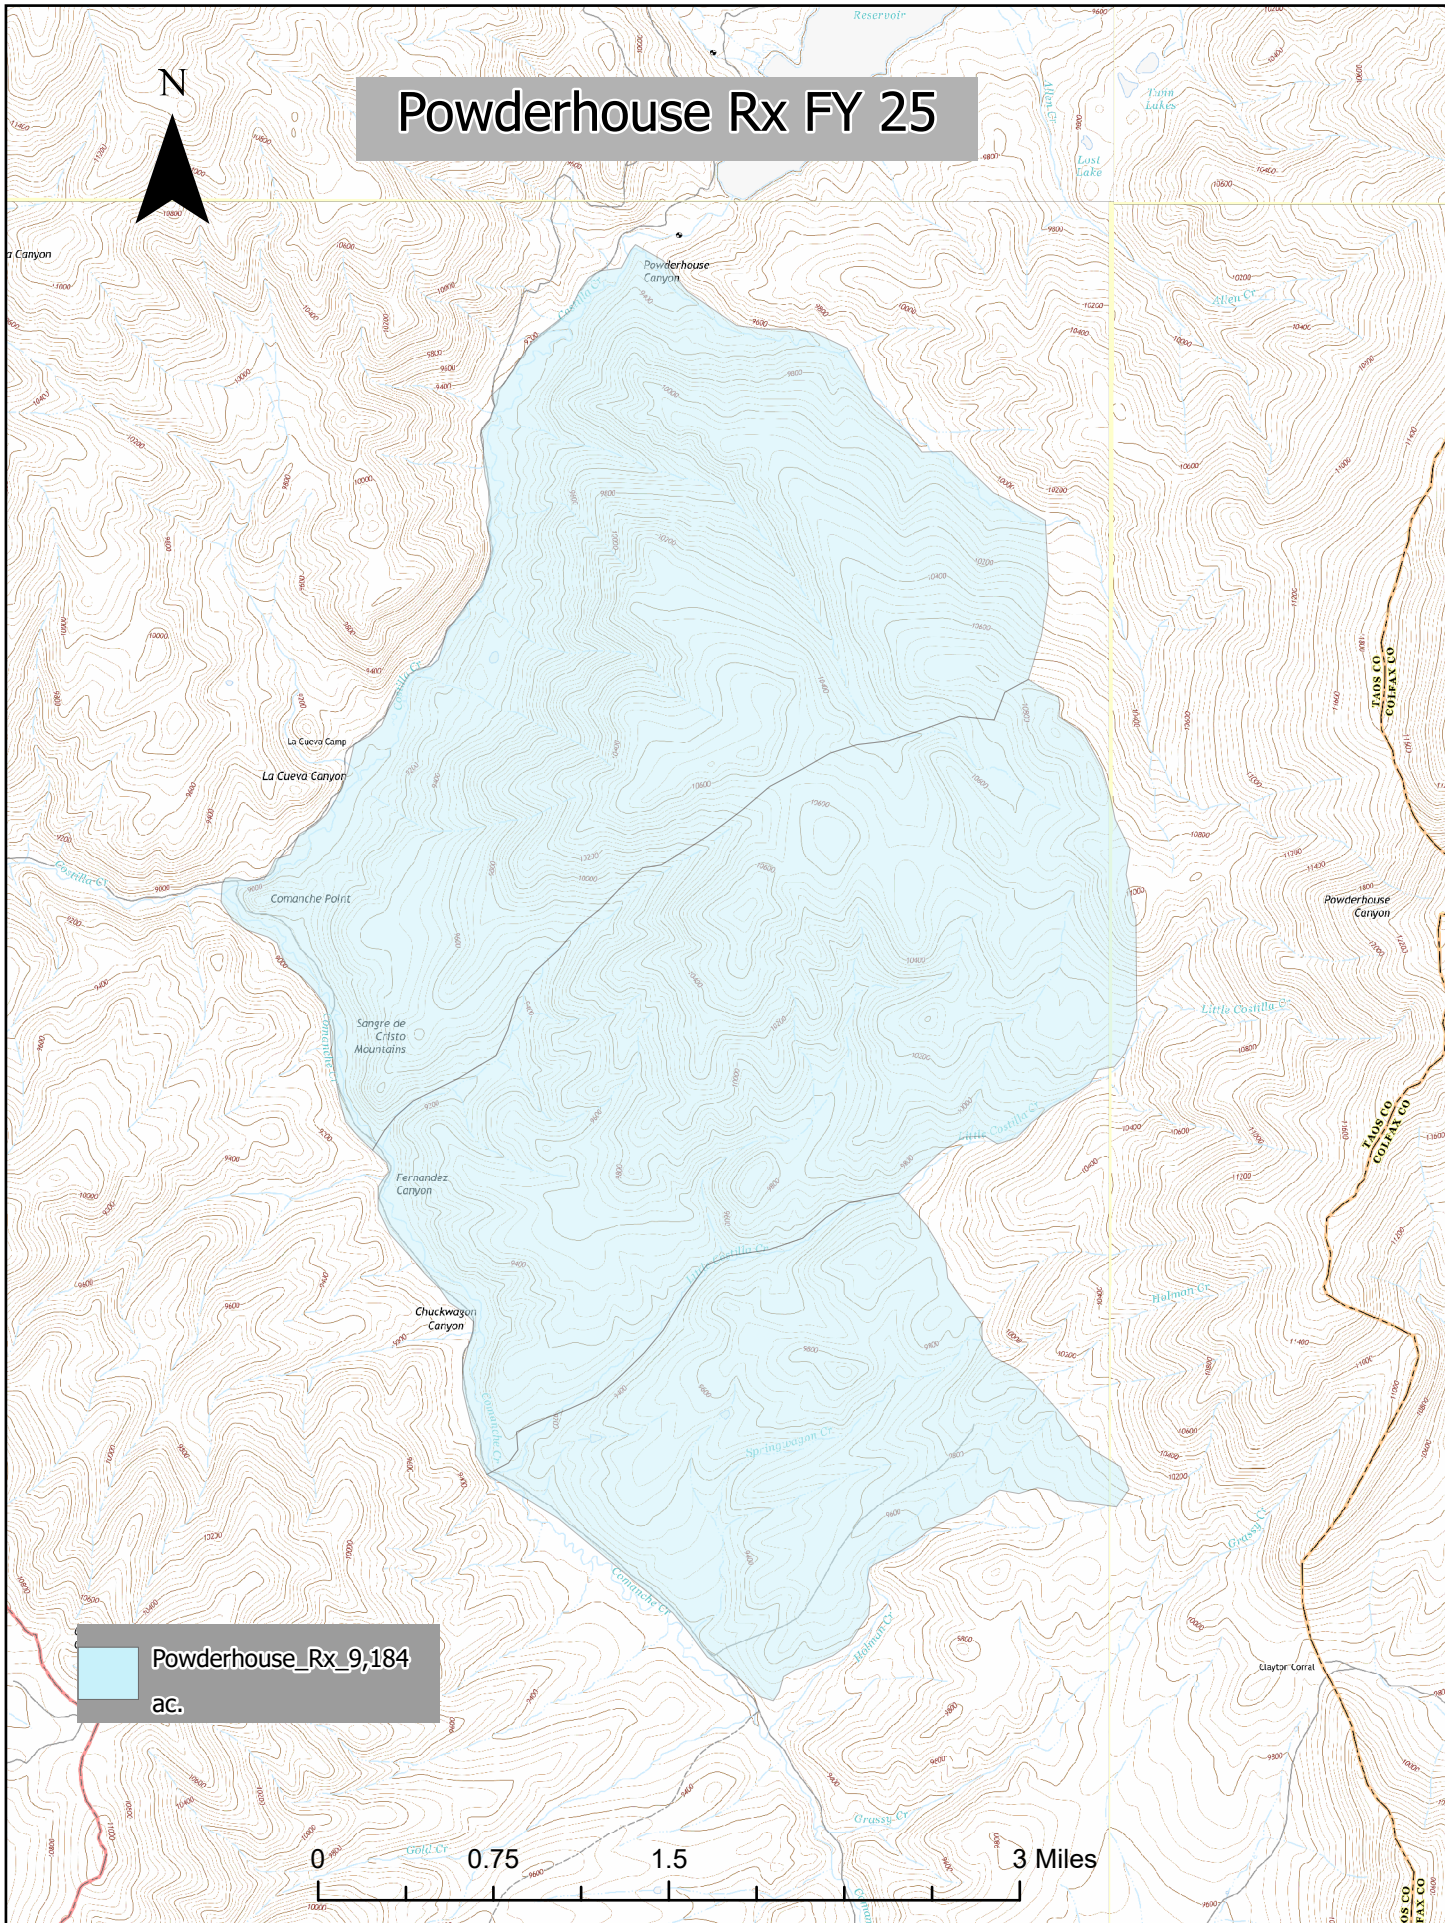

Powderhouse Rx FY 25

Powderhouse Rx_9,184
ac.

0 0.75 1.5 3 Miles

TADS CO
COLIFAX CO