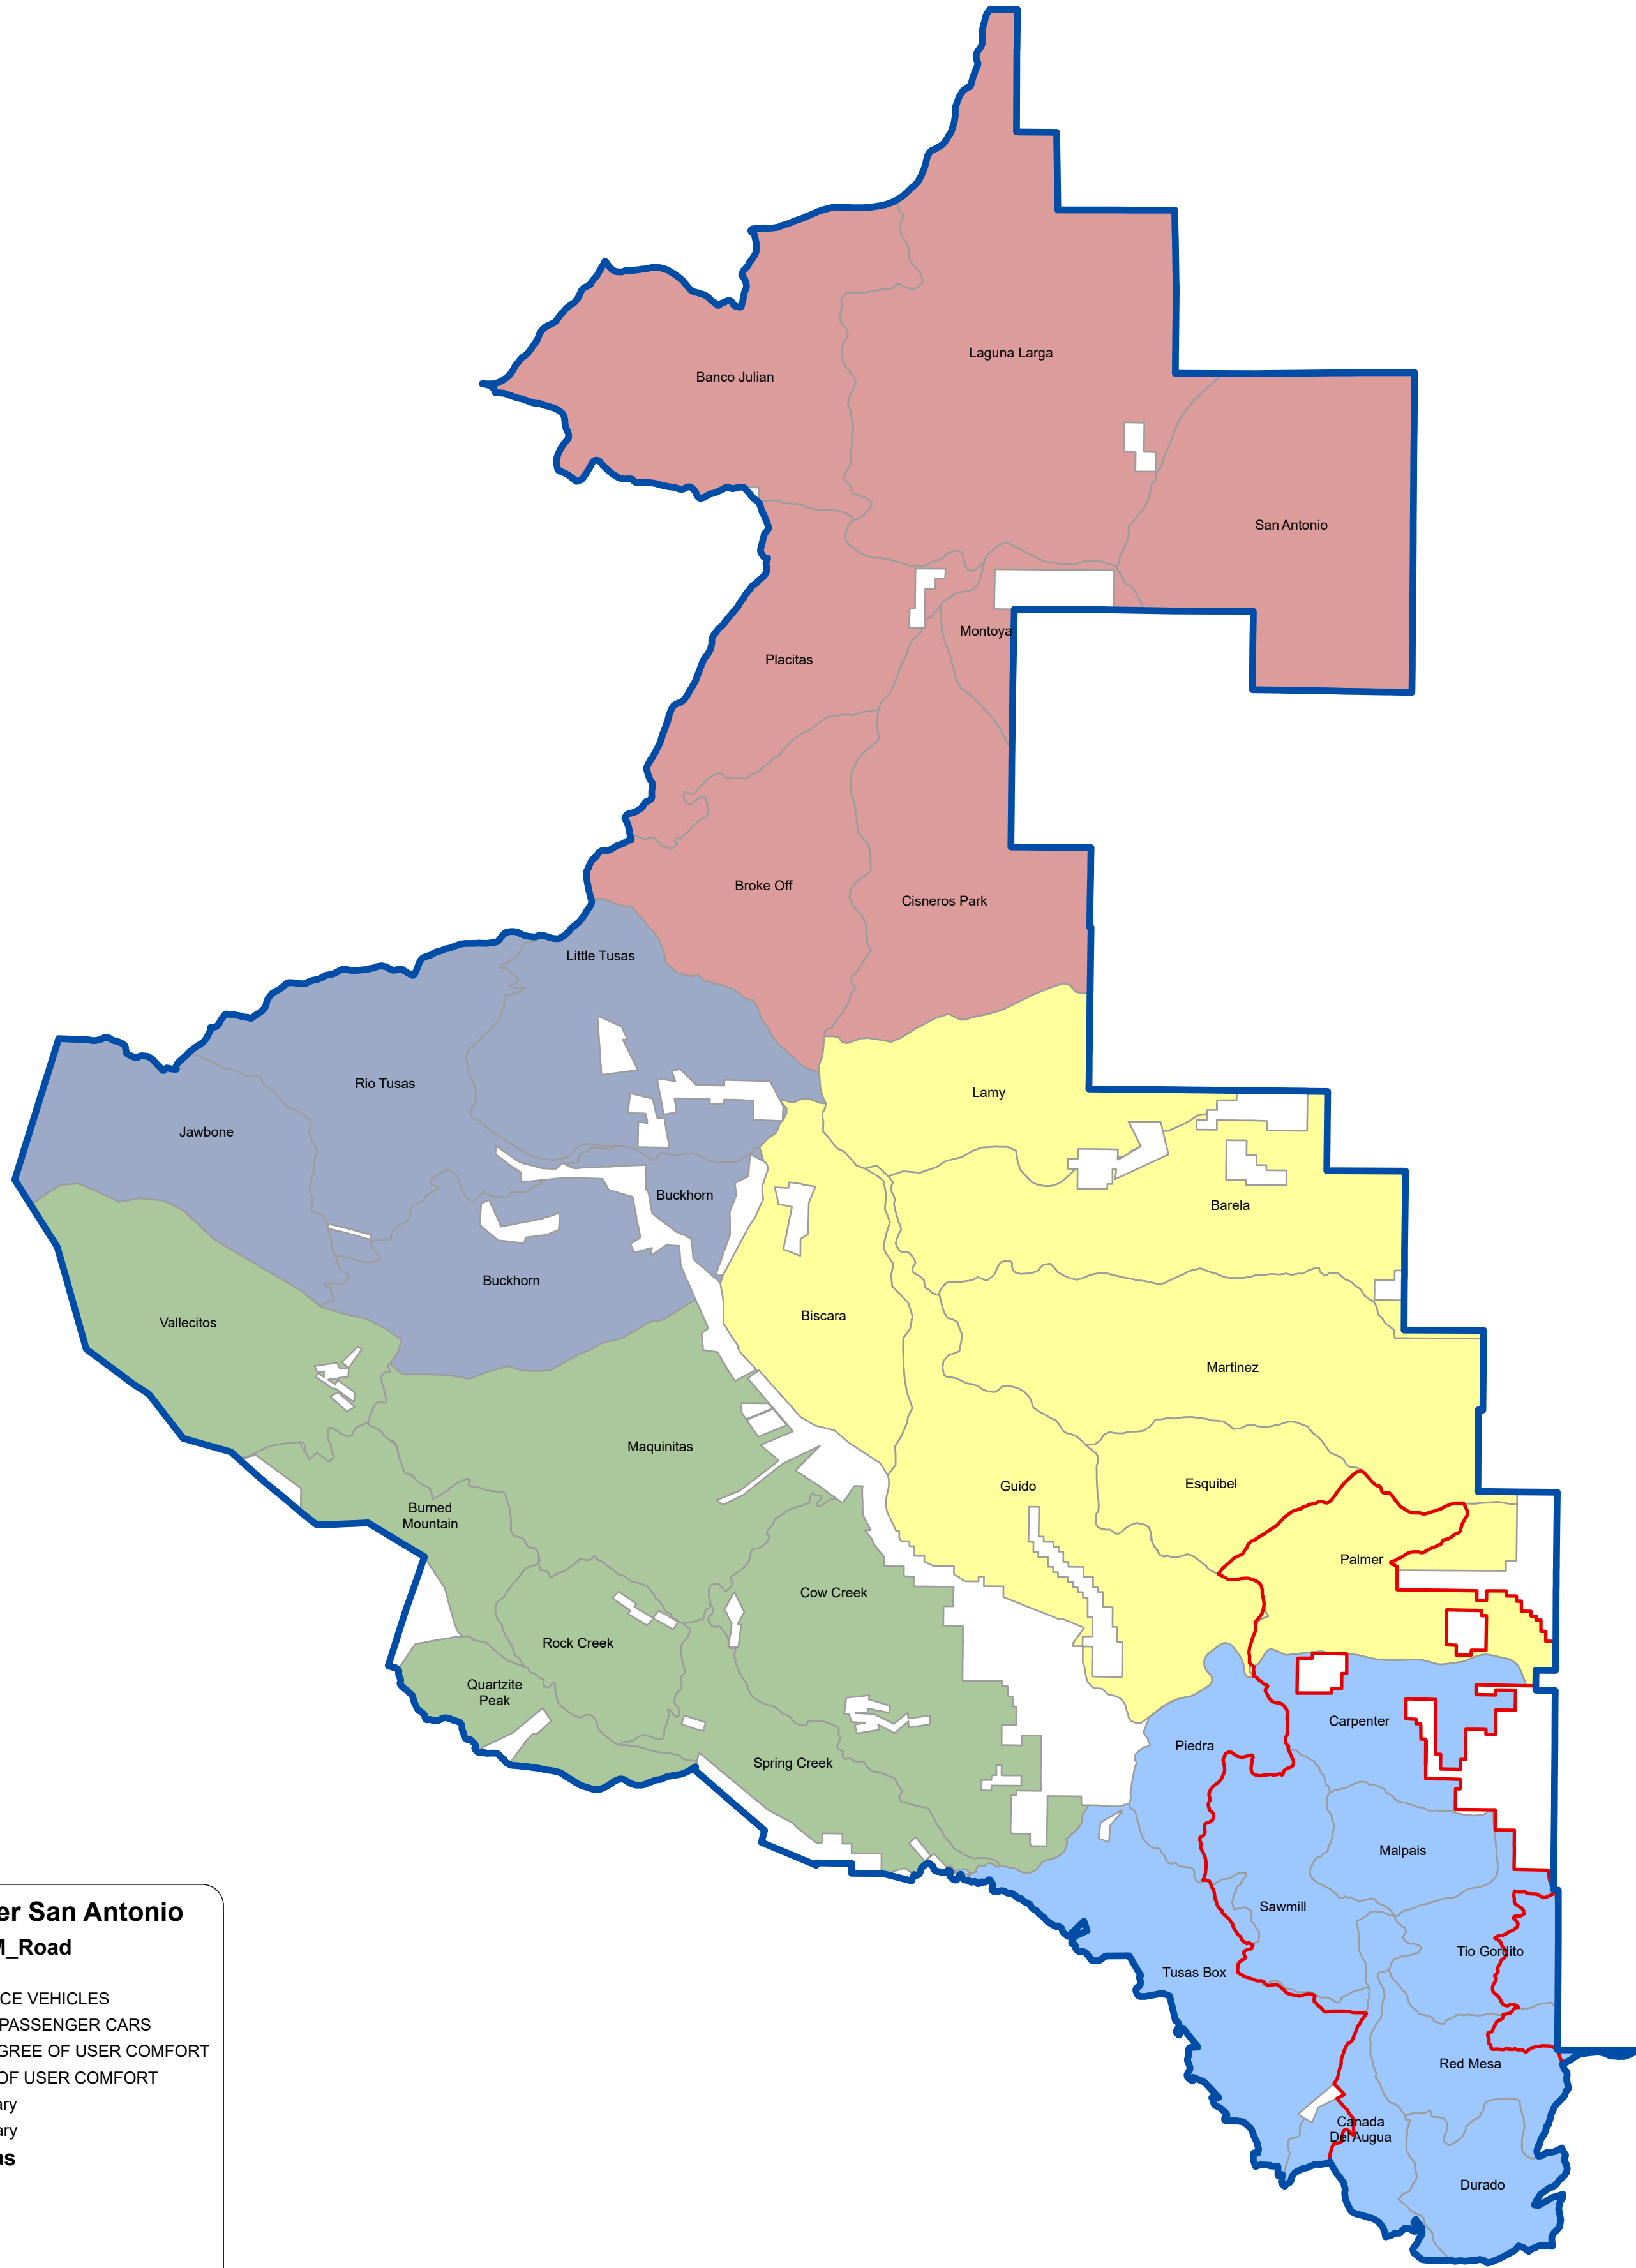

Rio Tusas Lower San Antonio Prescribed Fire

Rio Tusas Lower San Antonio

S_R03_CAR.MVUM_Road

- Oper_Maint_Level**
- 2 - HIGH CLEARANCE VEHICLES
 - 3 - SUITABLE FOR PASSENGER CARS
 - 4 - MODERATE DEGREE OF USER COMFORT
 - 5 - HIGH DEGREE OF USER COMFORT

RTLSA_FocusAreas

- Compartment**
- Tusas River
 - Tusas Ridge
 - Tusas Mountain
 - Tusas Box
 - San Antonio River
 - S_R03_CAR.Ranger_District