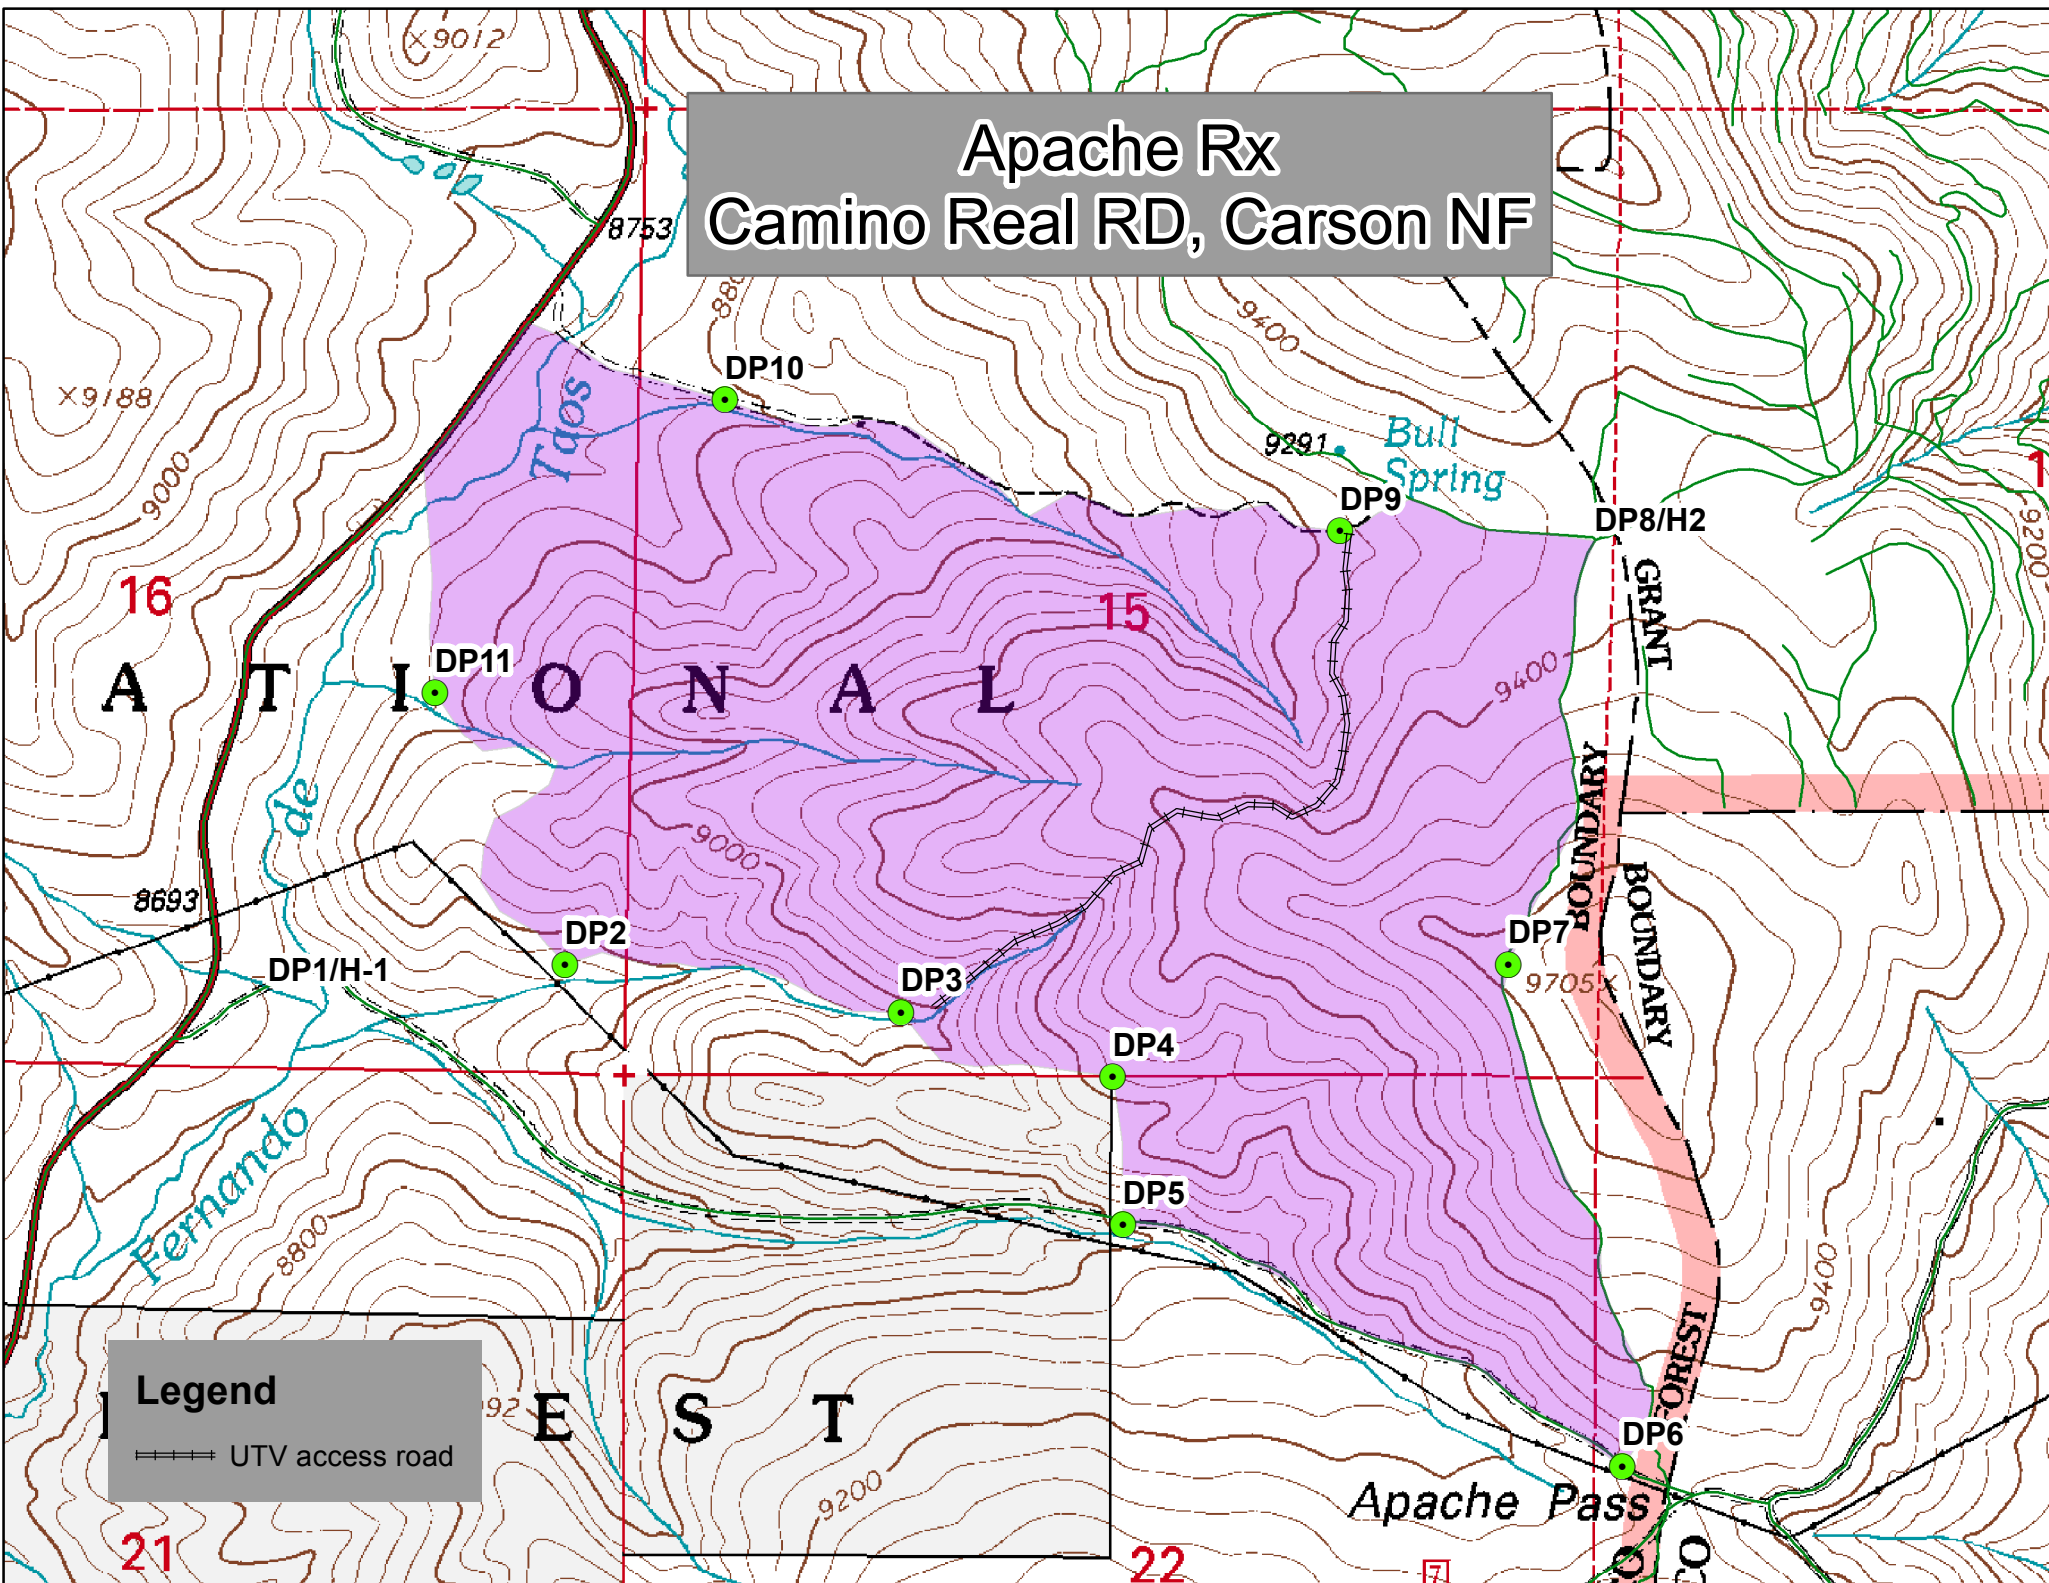

Apache Rx Camino Real RD, Carson NF

Legend
----- UTV access road

21

22

Apache Pass

GRANT

BOUNDARY

BOUNDARY

DP1/H-1

DP2

DP3

DP4

DP5

DP7

DP6

Bull Spring