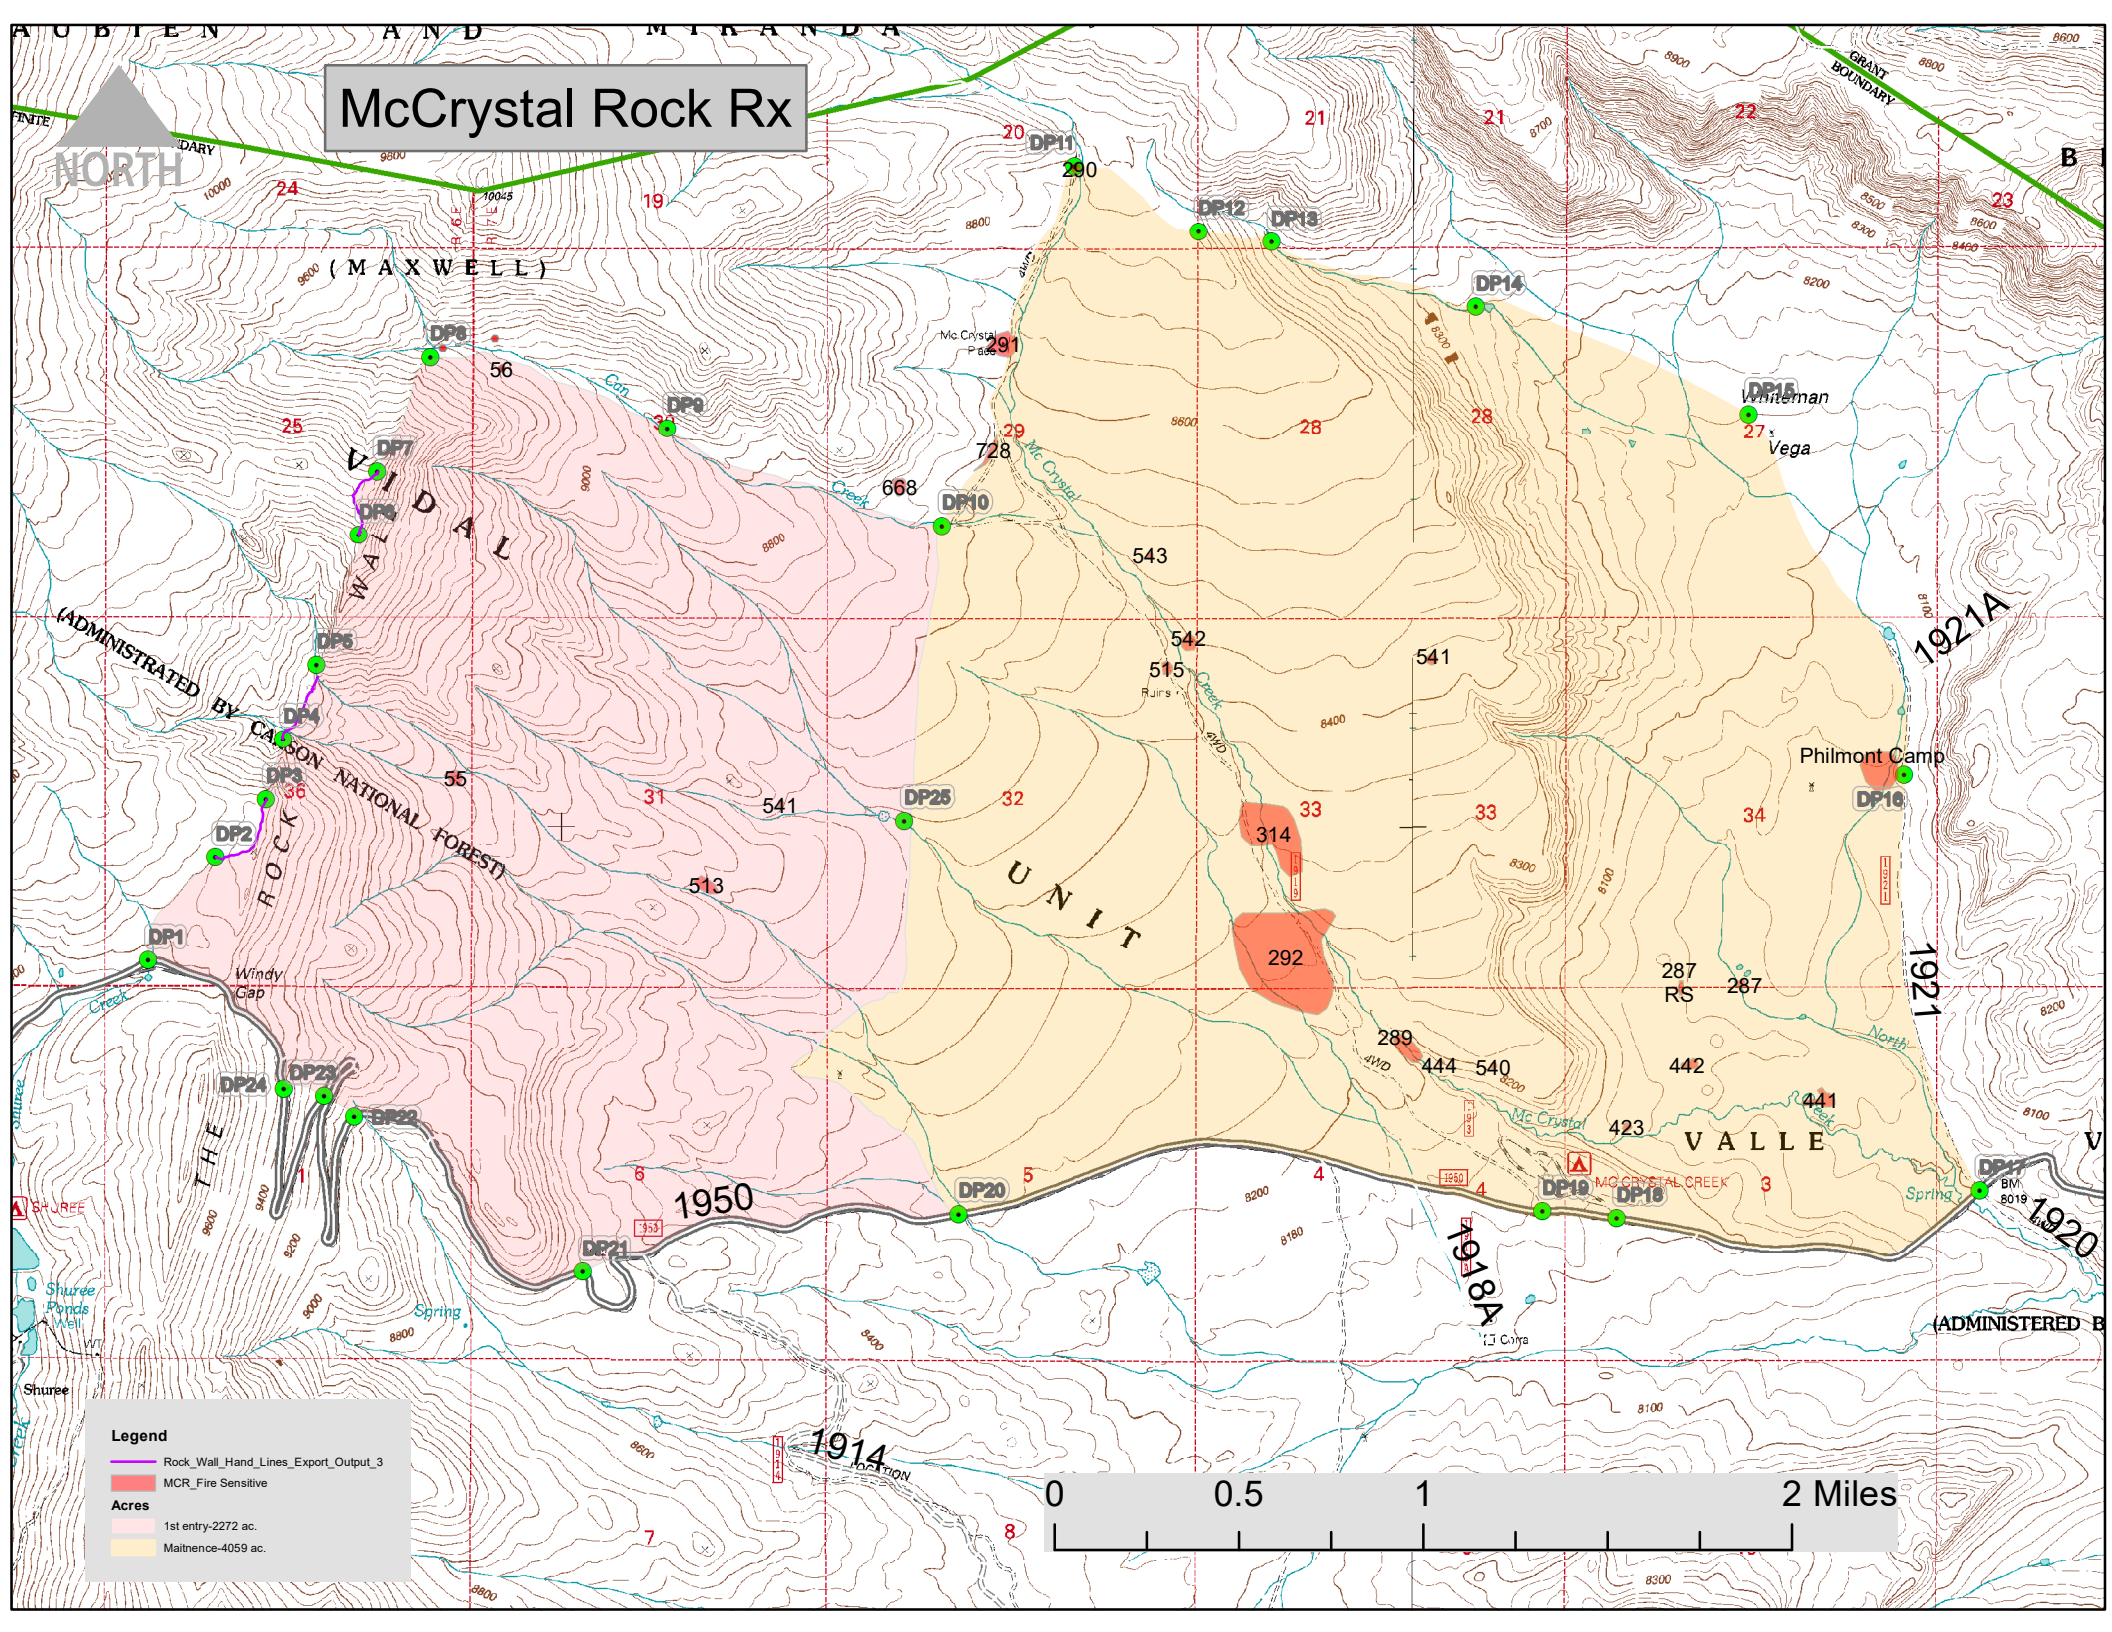

McCrystal Rock Rx

Legend

- Rock_Wall_Hand_Lines_Export_Output_3
- MCR_Fire Sensitive

Acres

- 1st entry-2272 ac.
- Maintenance-4059 ac.