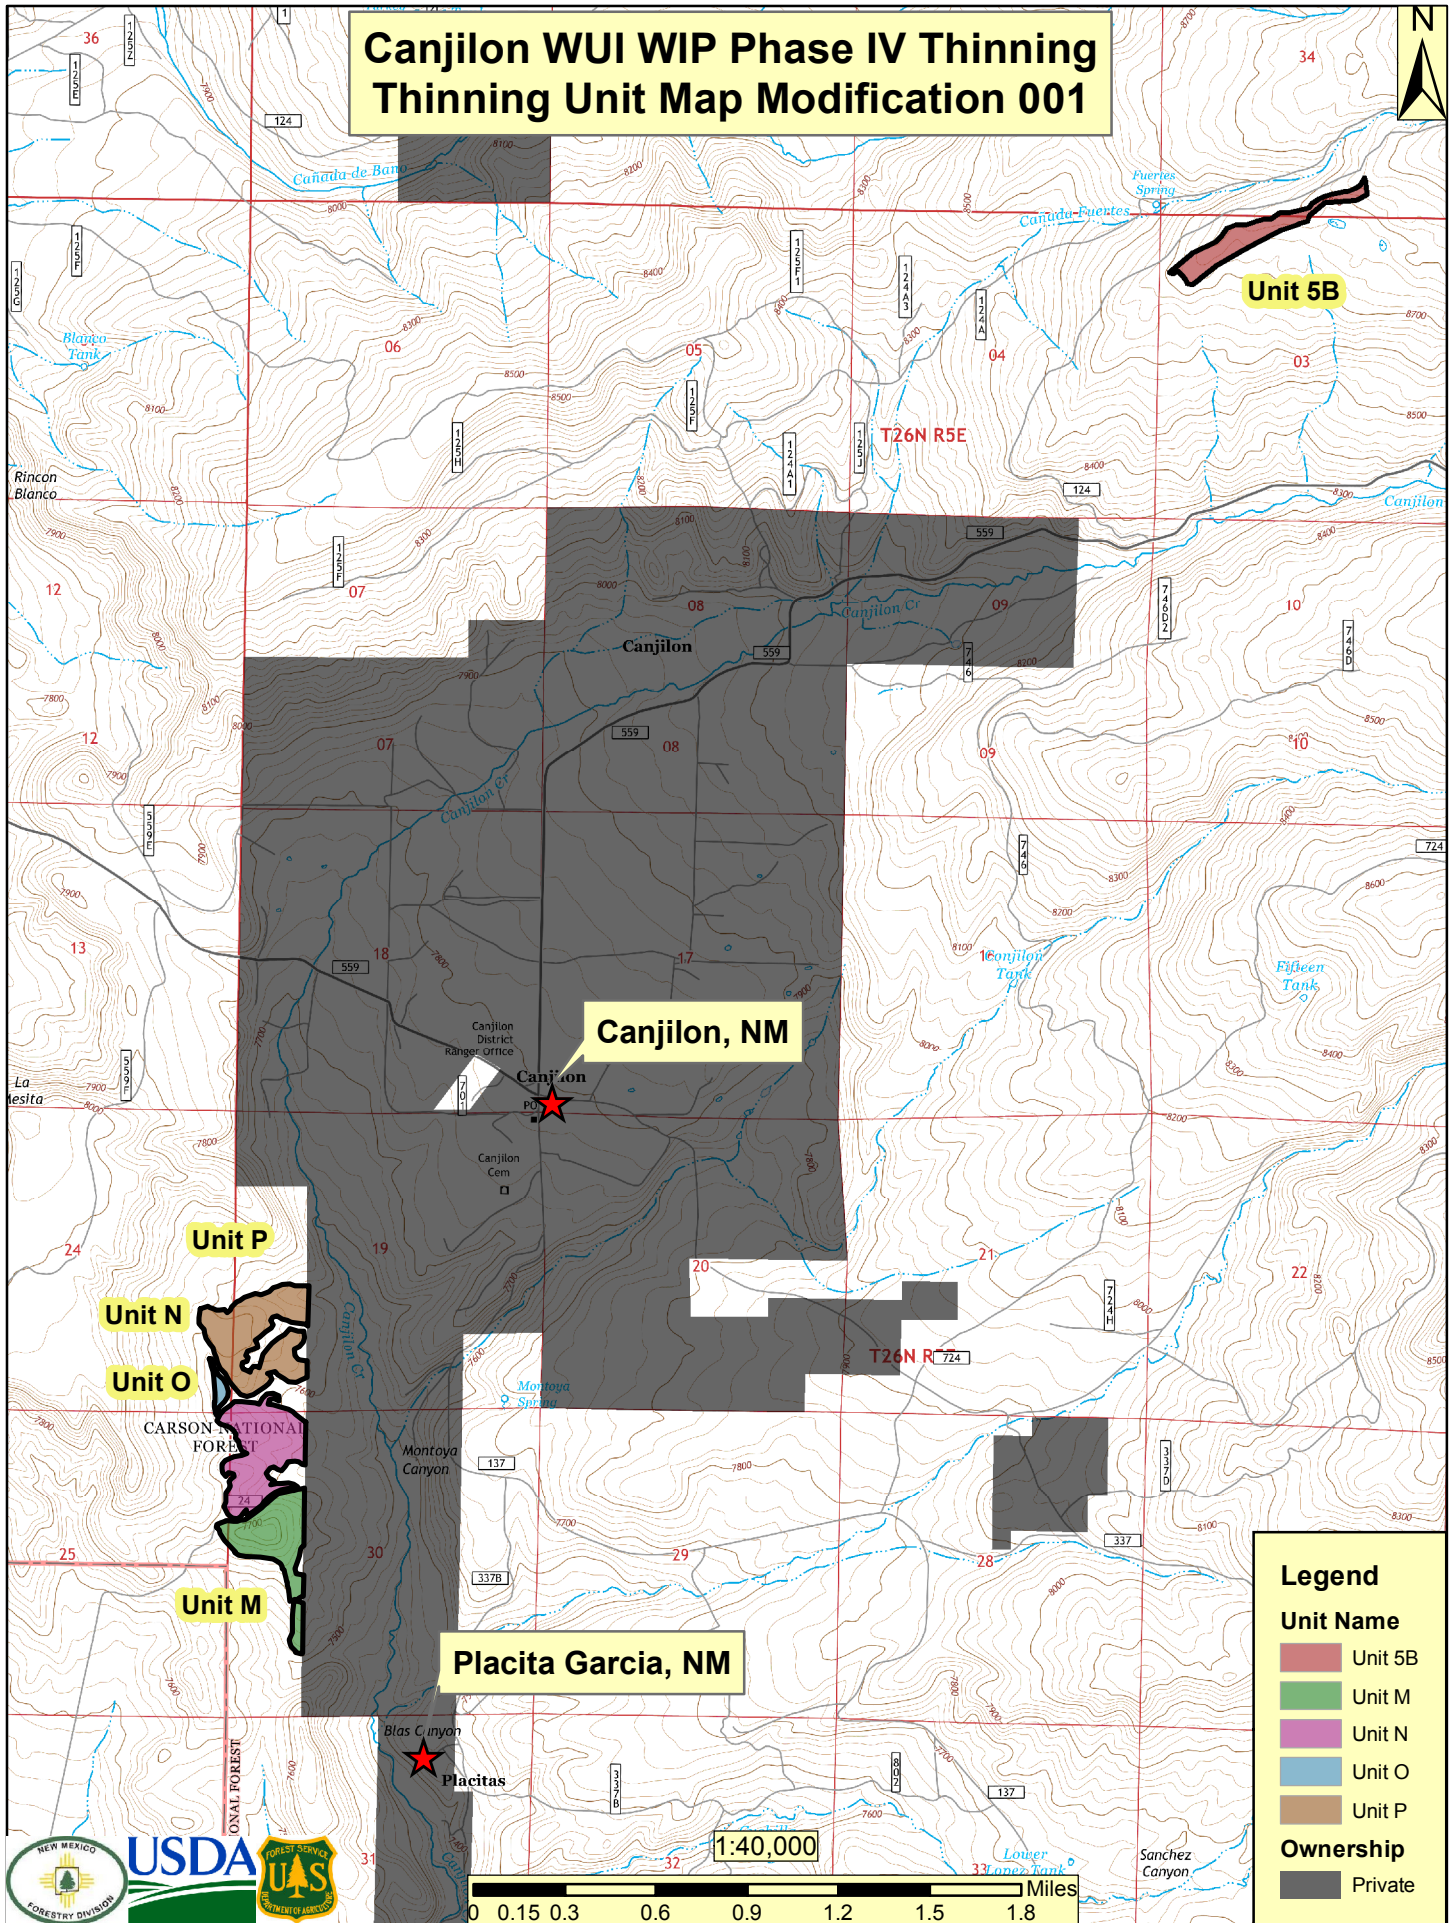

Canjilon WUI WIP Phase IV Thinning Thinning Unit Map Modification 001

Unit 5B

Canjilon, NM

Unit P

Unit N

Unit O

Unit M

Placita Garcia, NM

Legend	
Unit Name	
	Unit 5B
	Unit M
	Unit N
	Unit O
	Unit P
Ownership	
	Private