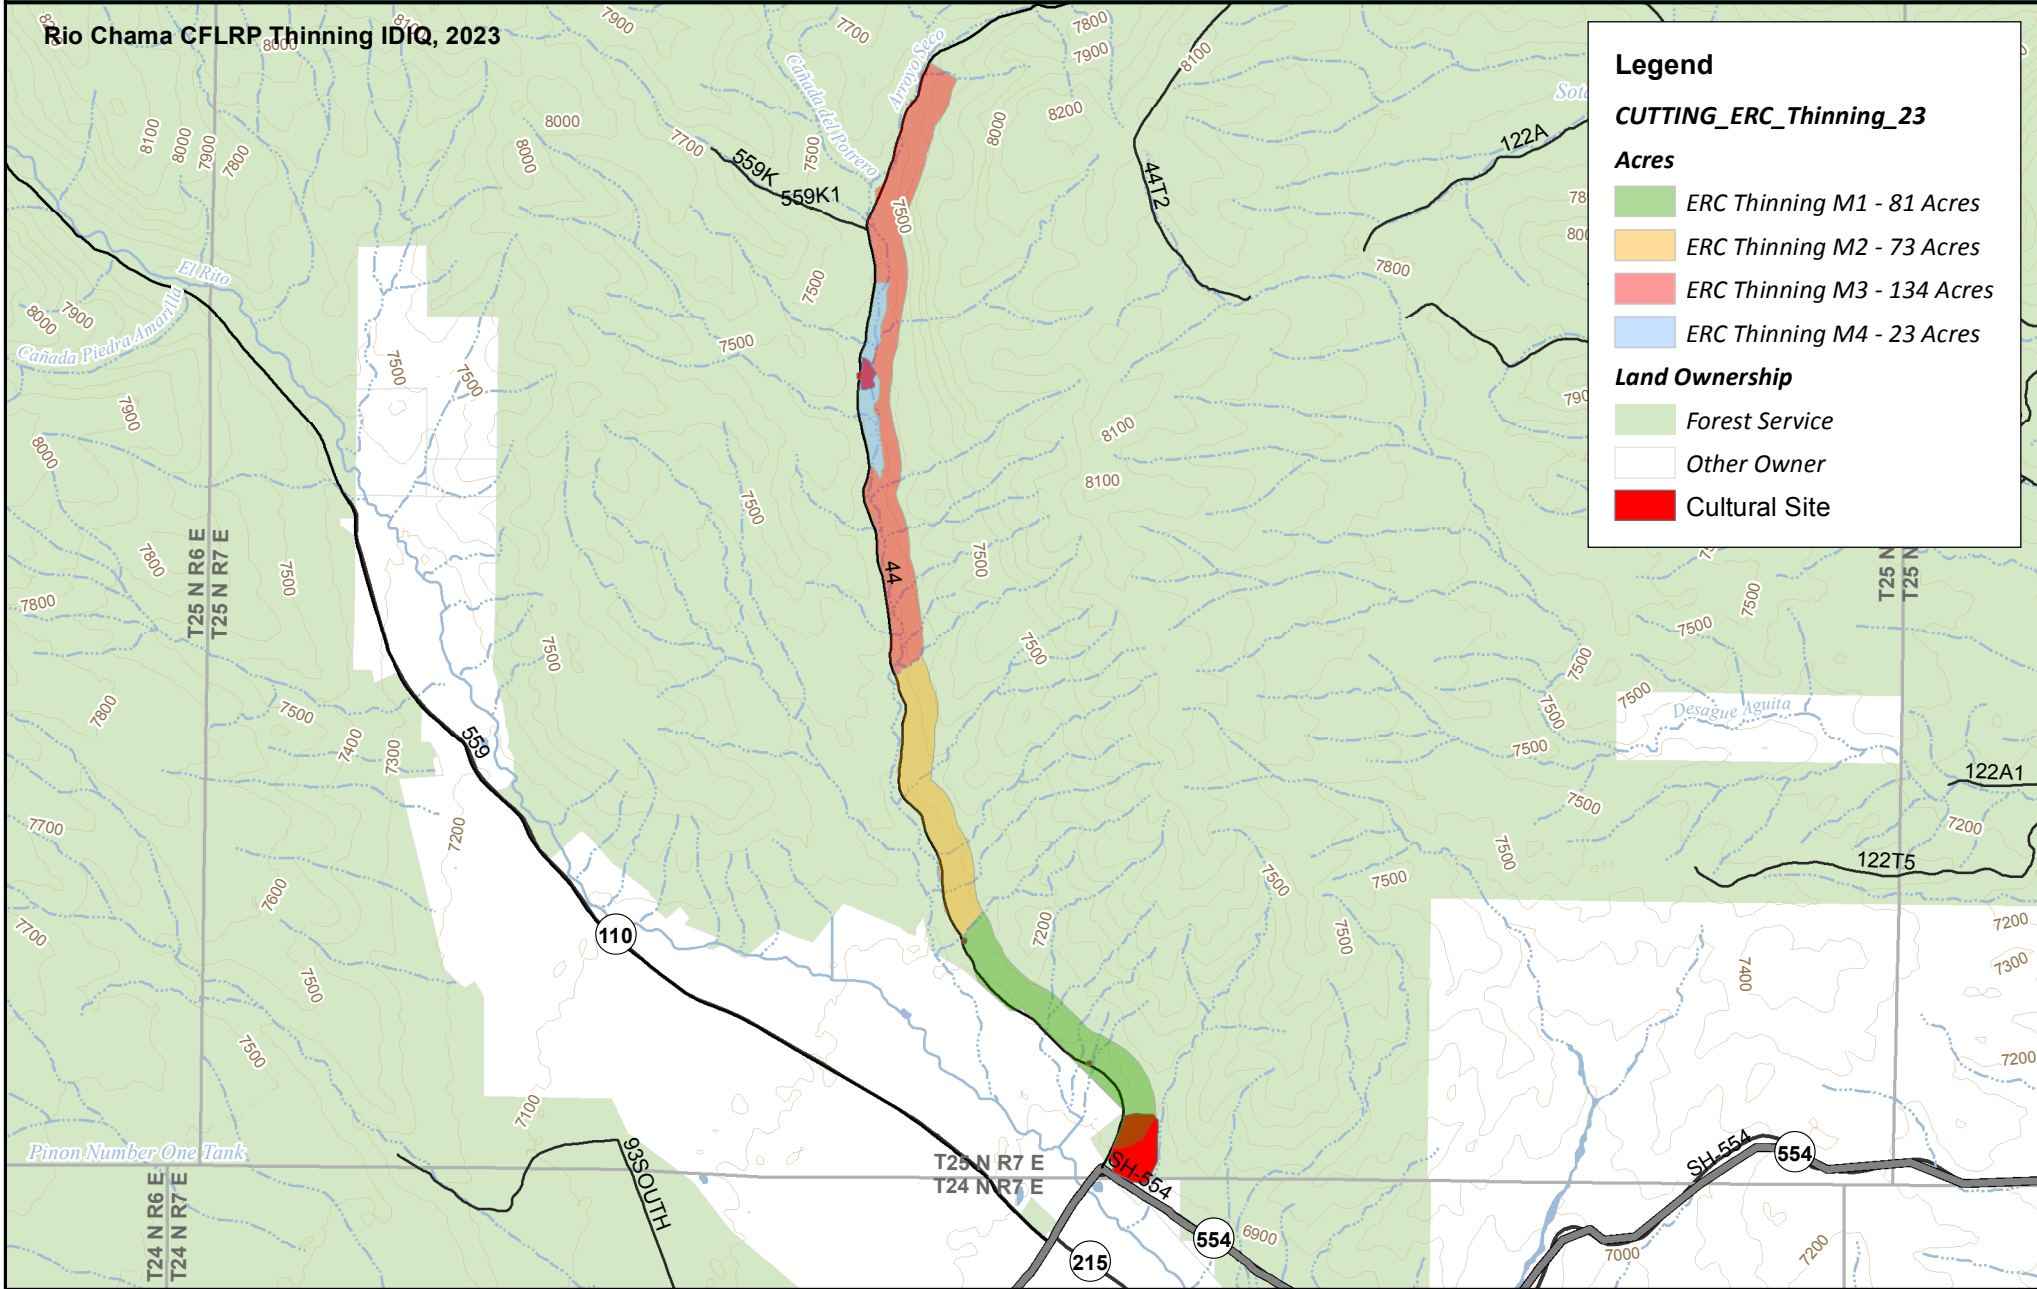

Rio Chama CFLRP Thinning IDIQ, 2023

Legend

CUTTING_ERC_Thinning_23

Acres

- ERC Thinning M1 - 81 Acres
- ERC Thinning M2 - 73 Acres
- ERC Thinning M3 - 134 Acres
- ERC Thinning M4 - 23 Acres

Land Ownership

- Forest Service
- Other Owner
- Cultural Site

Coordinate System: NAD 1983 UTM Zone 13N
Projection: Transverse Mercator
Datum: North American 1983

Date Saved: 4/26/2023

This product is reproduced from geospatial information prepared by the USDA Forest Service. Geospatial information and GIS product accuracy may vary. Using GIS products for purposes other than those for which they were created may yield inaccurate or misleading results. USDA Forest Service reserves the right to correct, update, modify or replace GIS products without notification.