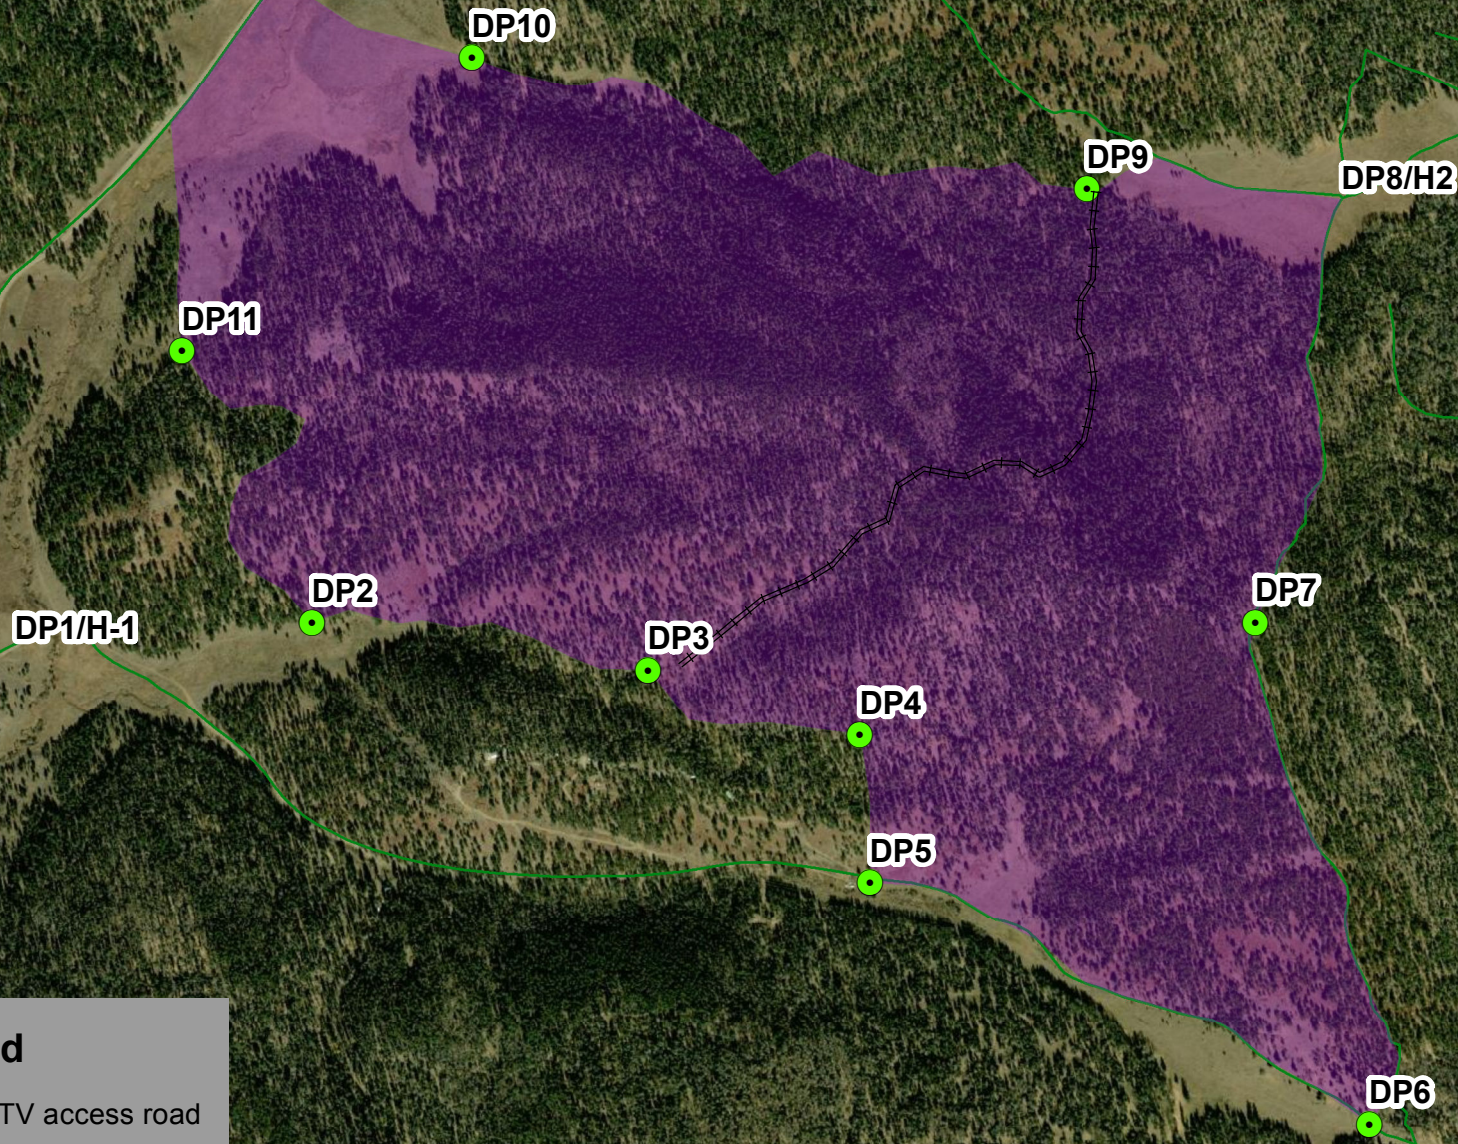

Apache Rx Camino Real RD, Carson NF

Legend

----- UTV access road