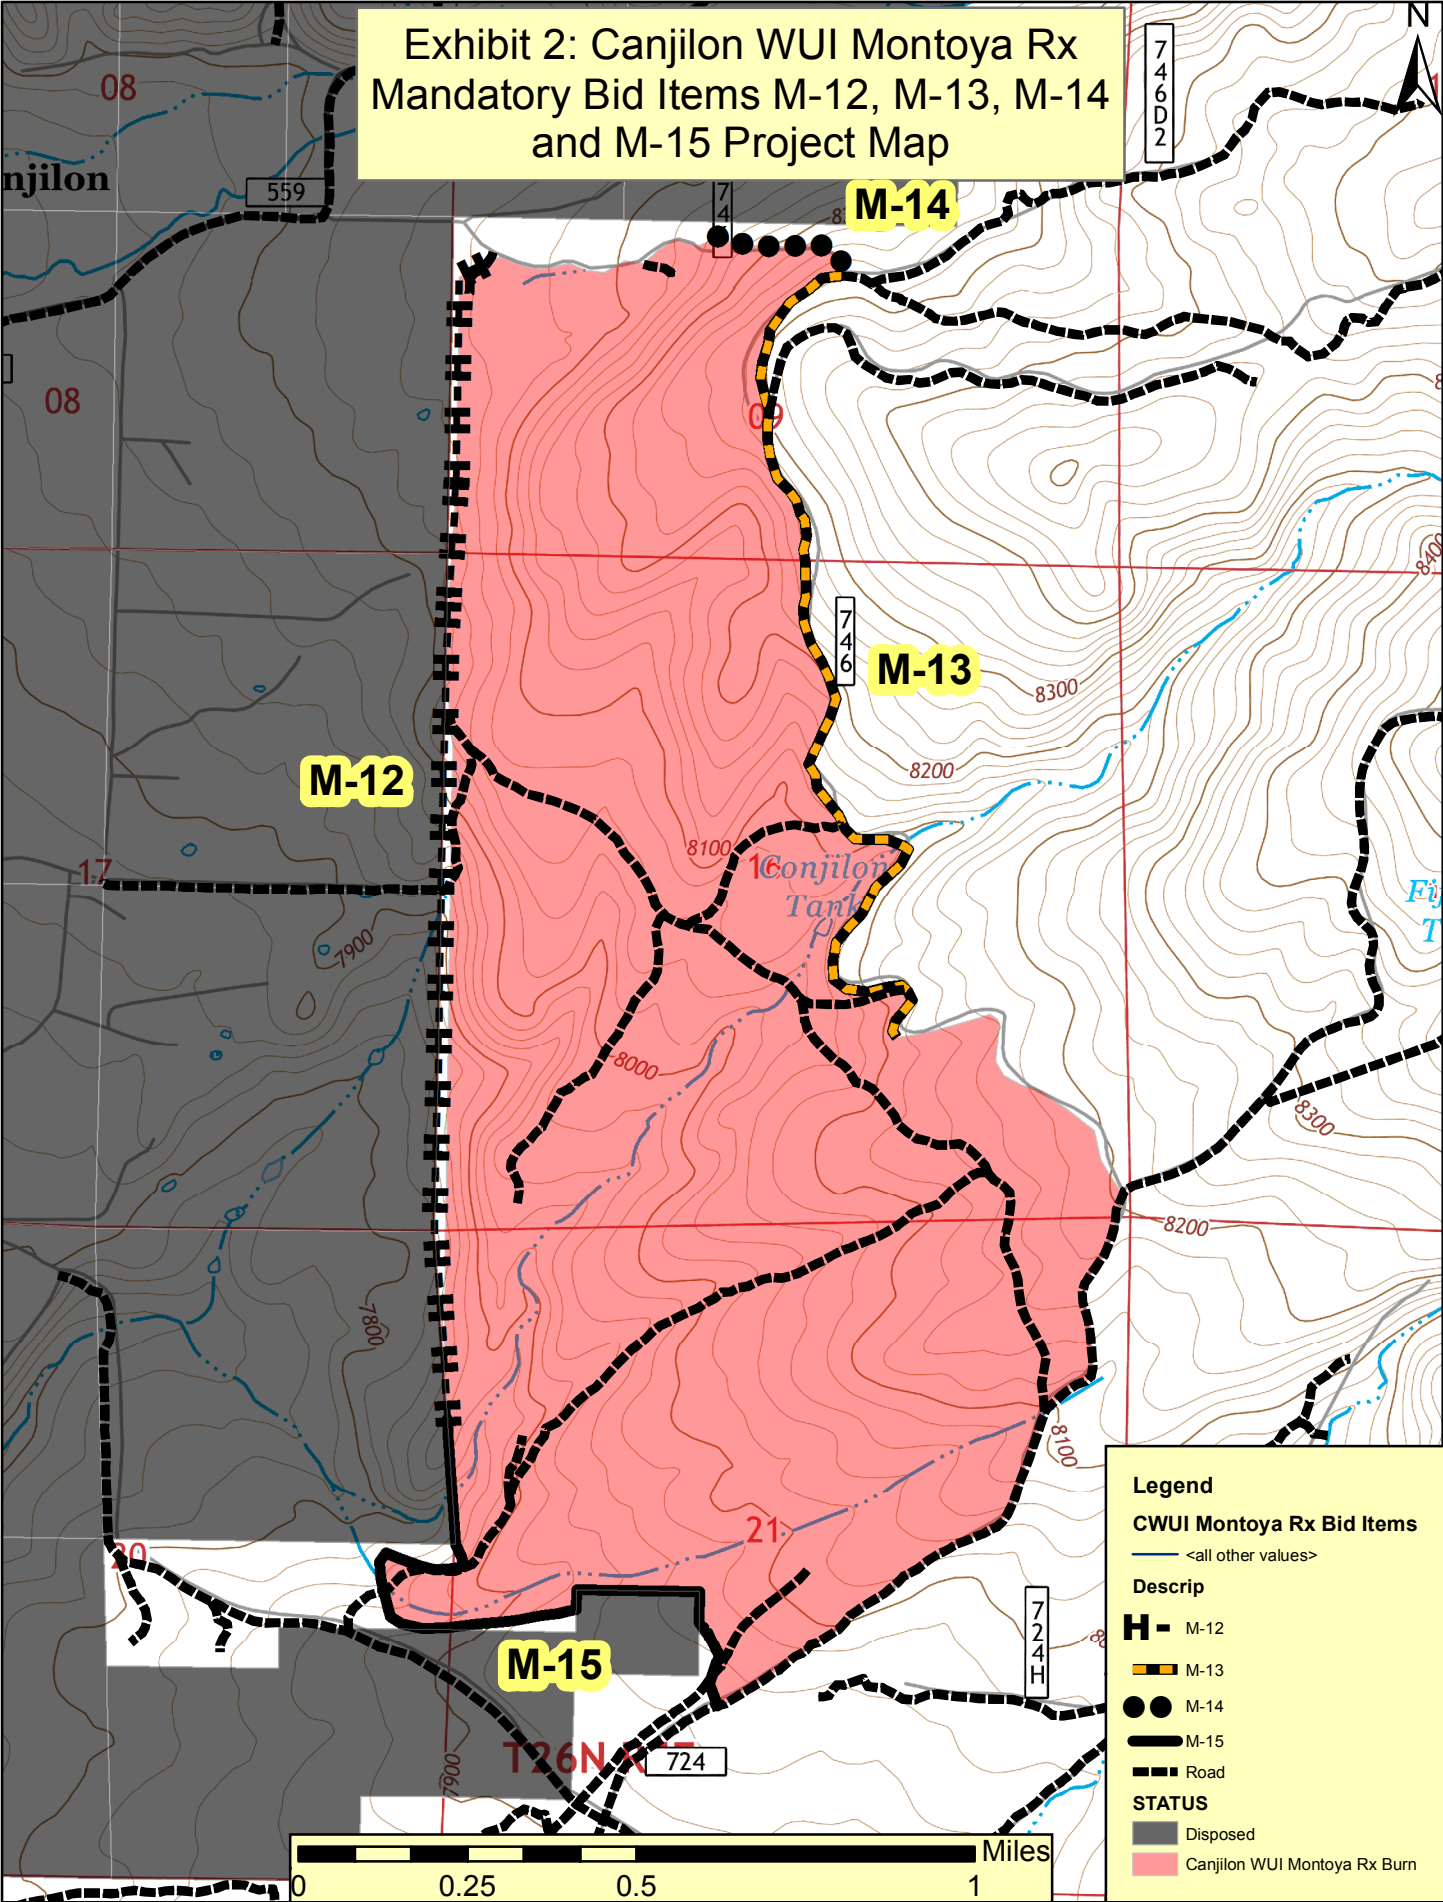

Exhibit 2: Canjilon WUI Montoya Rx
Mandatory Bid Items M-12, M-13, M-14
and M-15 Project Map

Legend

CWUI Montoya Rx Bid Items

<all other values>

Descrip

H- M-12

M-13

M-14

M-15

Road

STATUS

Disposed

Canjilon WUI Montoya Rx Burn