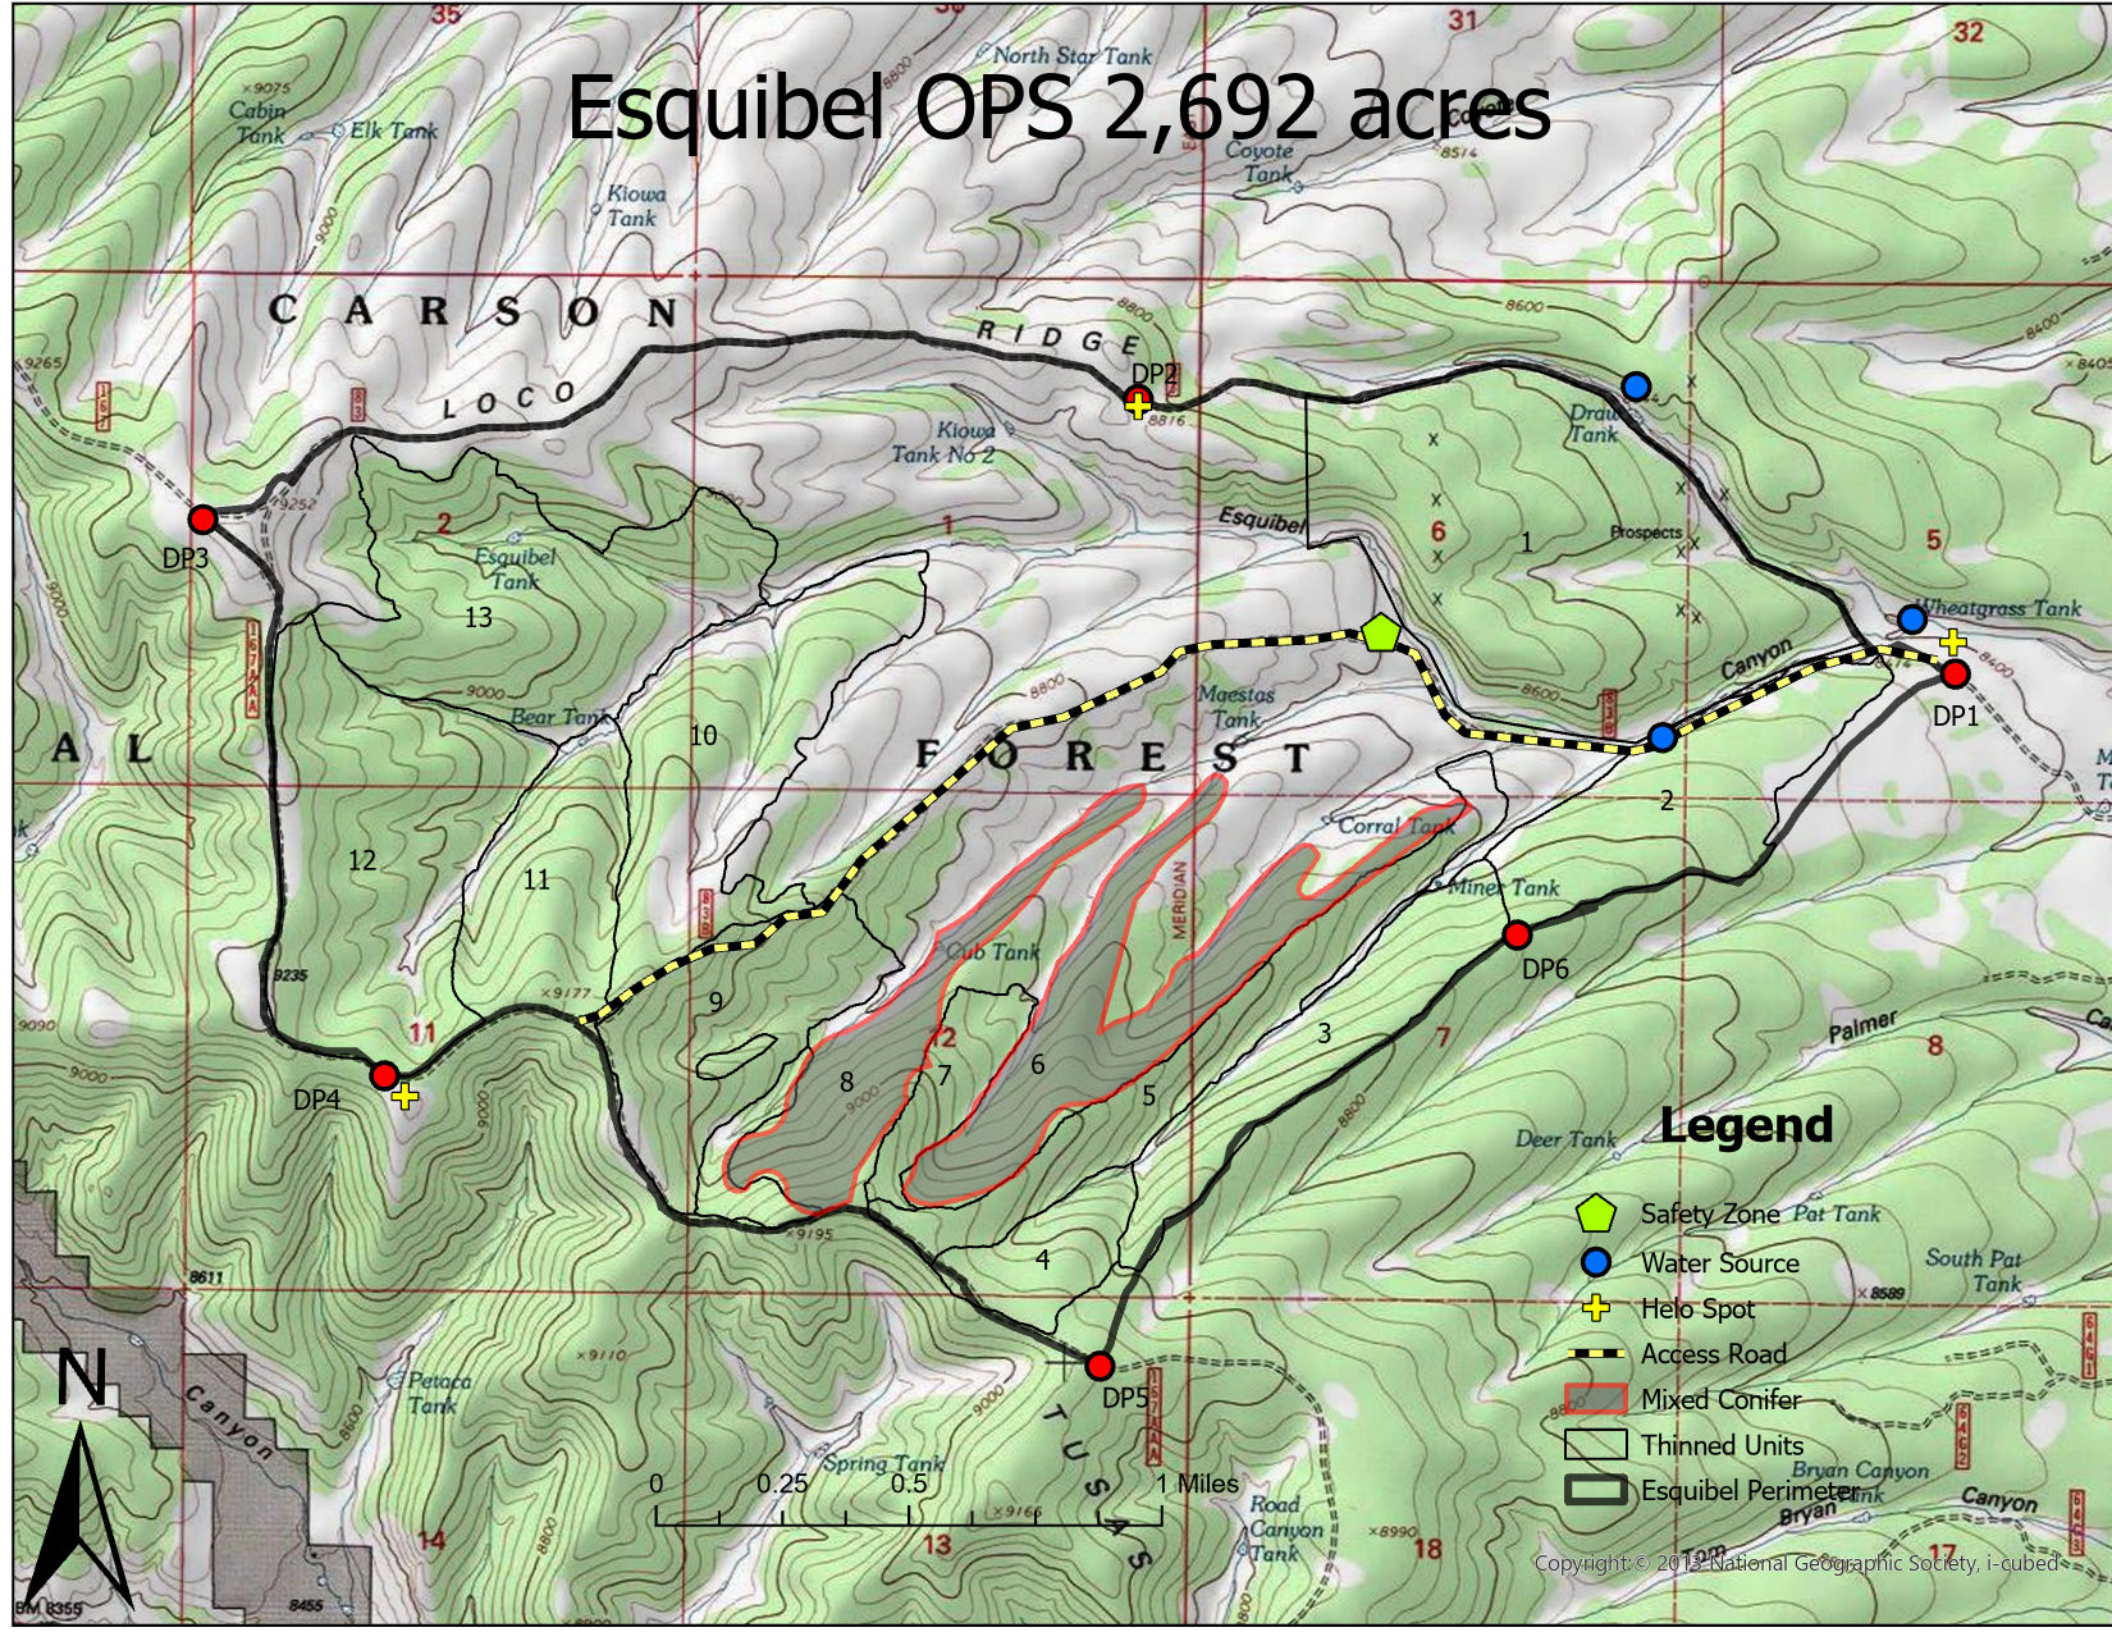

Esquibel OPS 2,692 acres

Legend

- Safety Zone Pat Tank
- Water Source
- Helo Spot
- Access Road
- Mixed Conifer
- Thinned Units
- Esquibel Perimeter