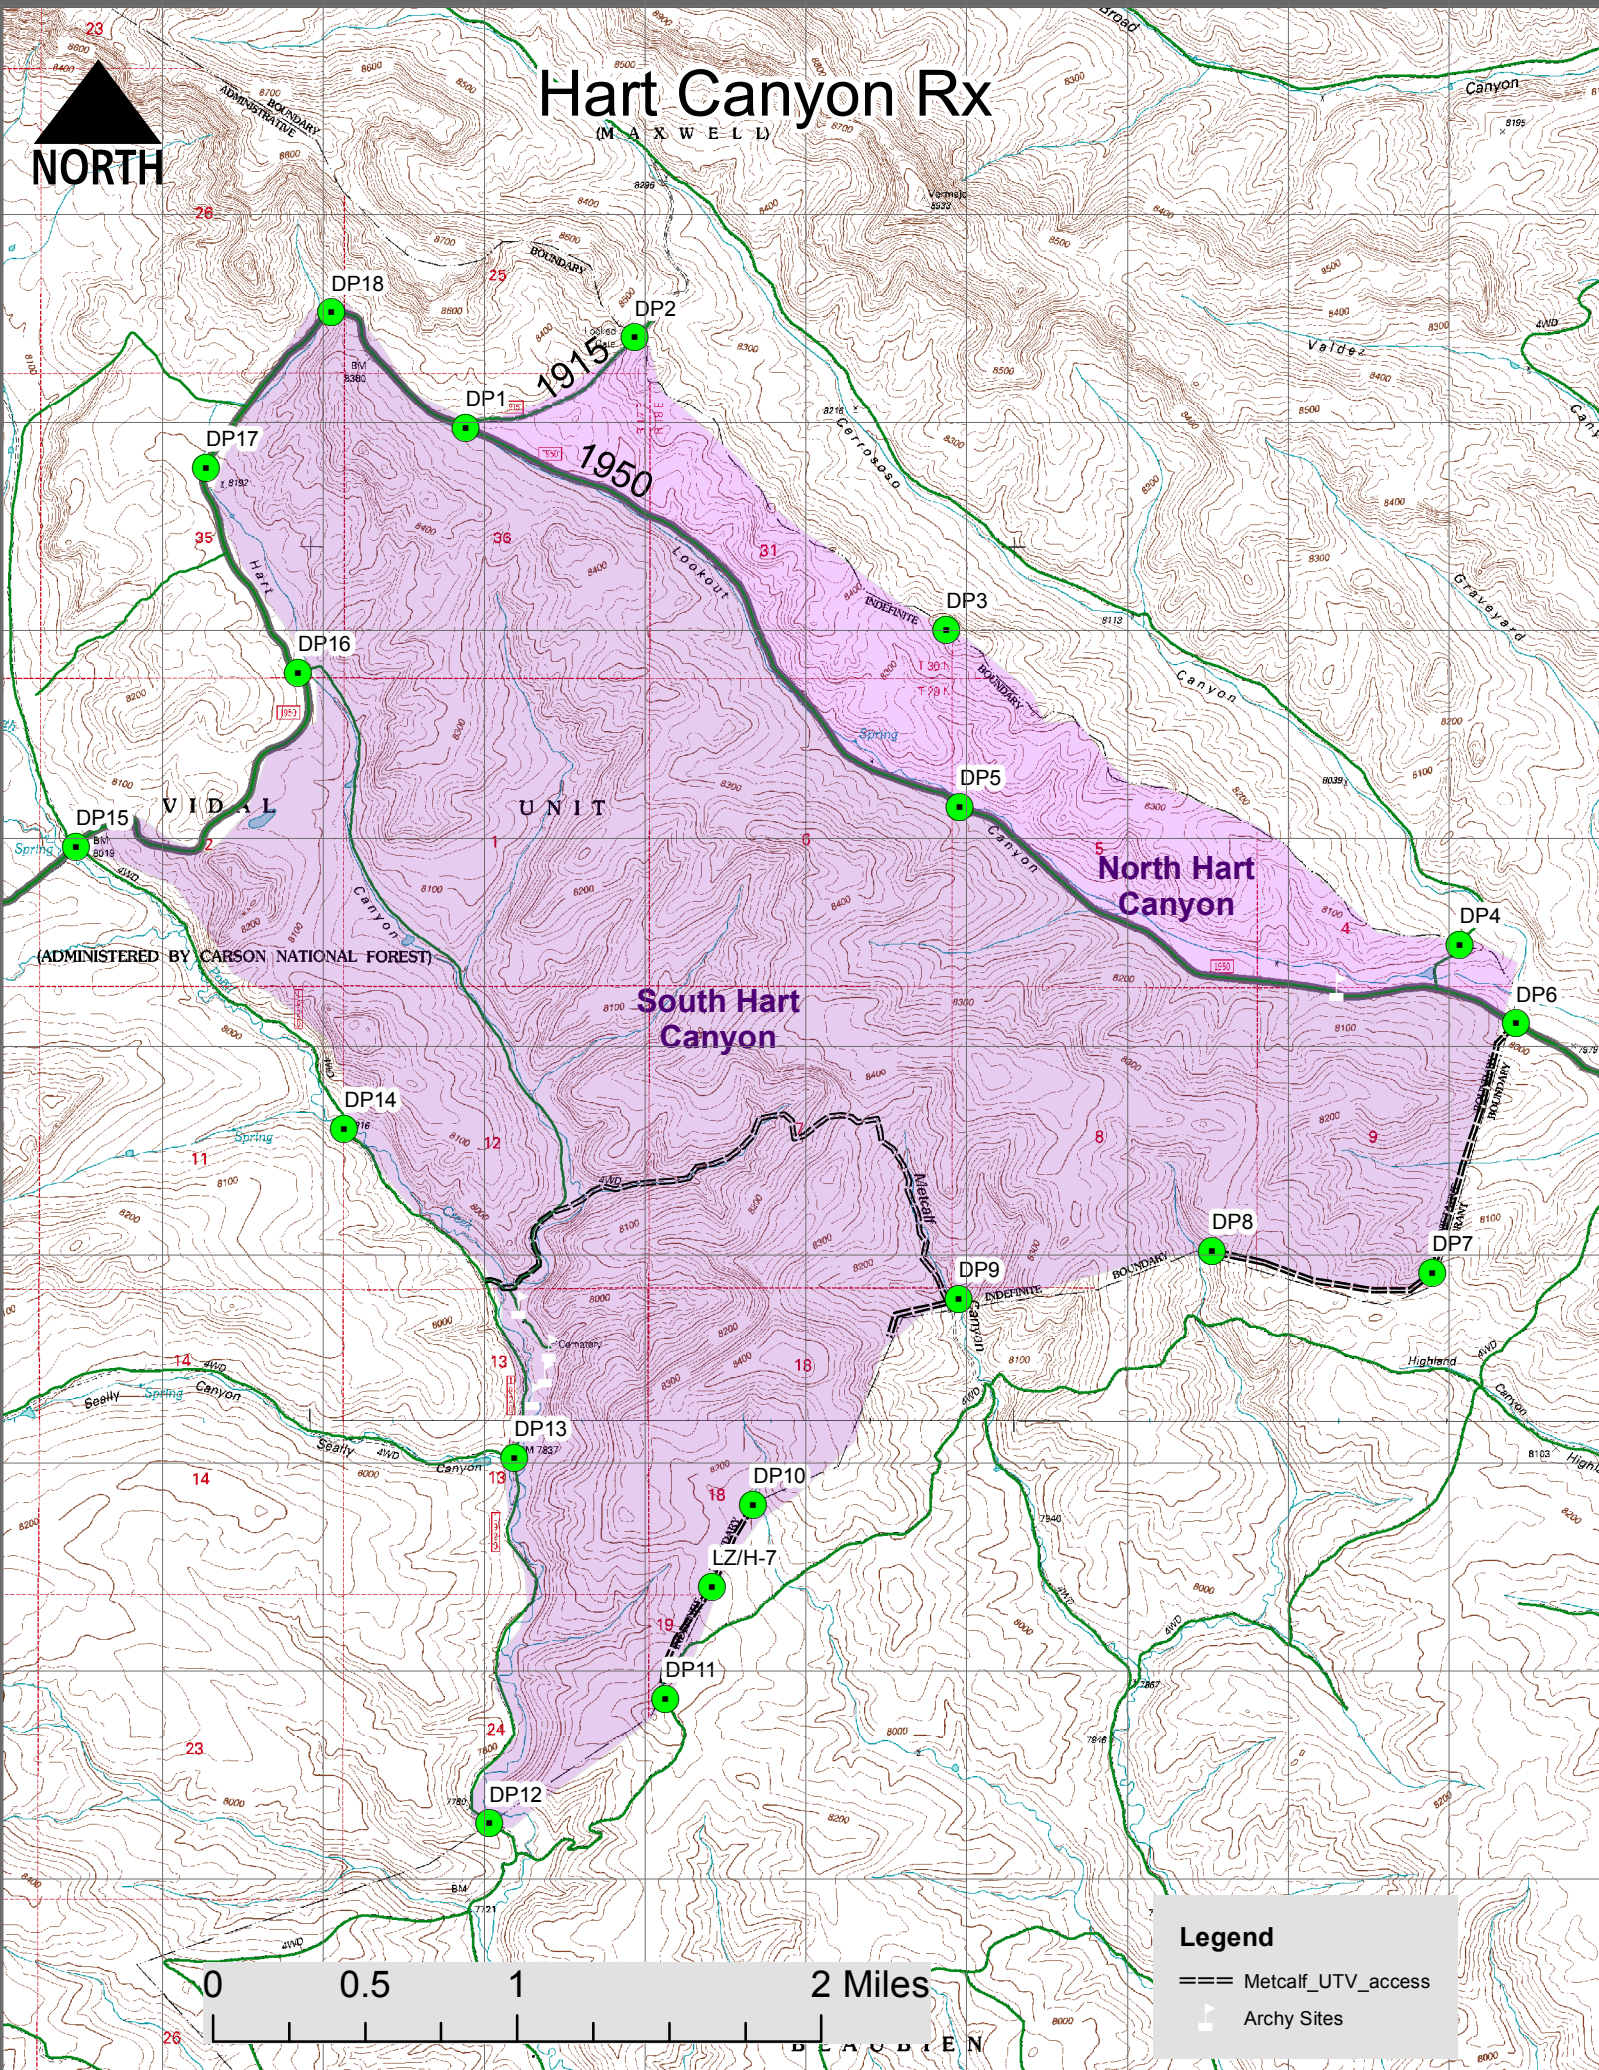

Hart Canyon Rx

Legend

- === Metcalf_UTV_access
- ▲ Archy Sites