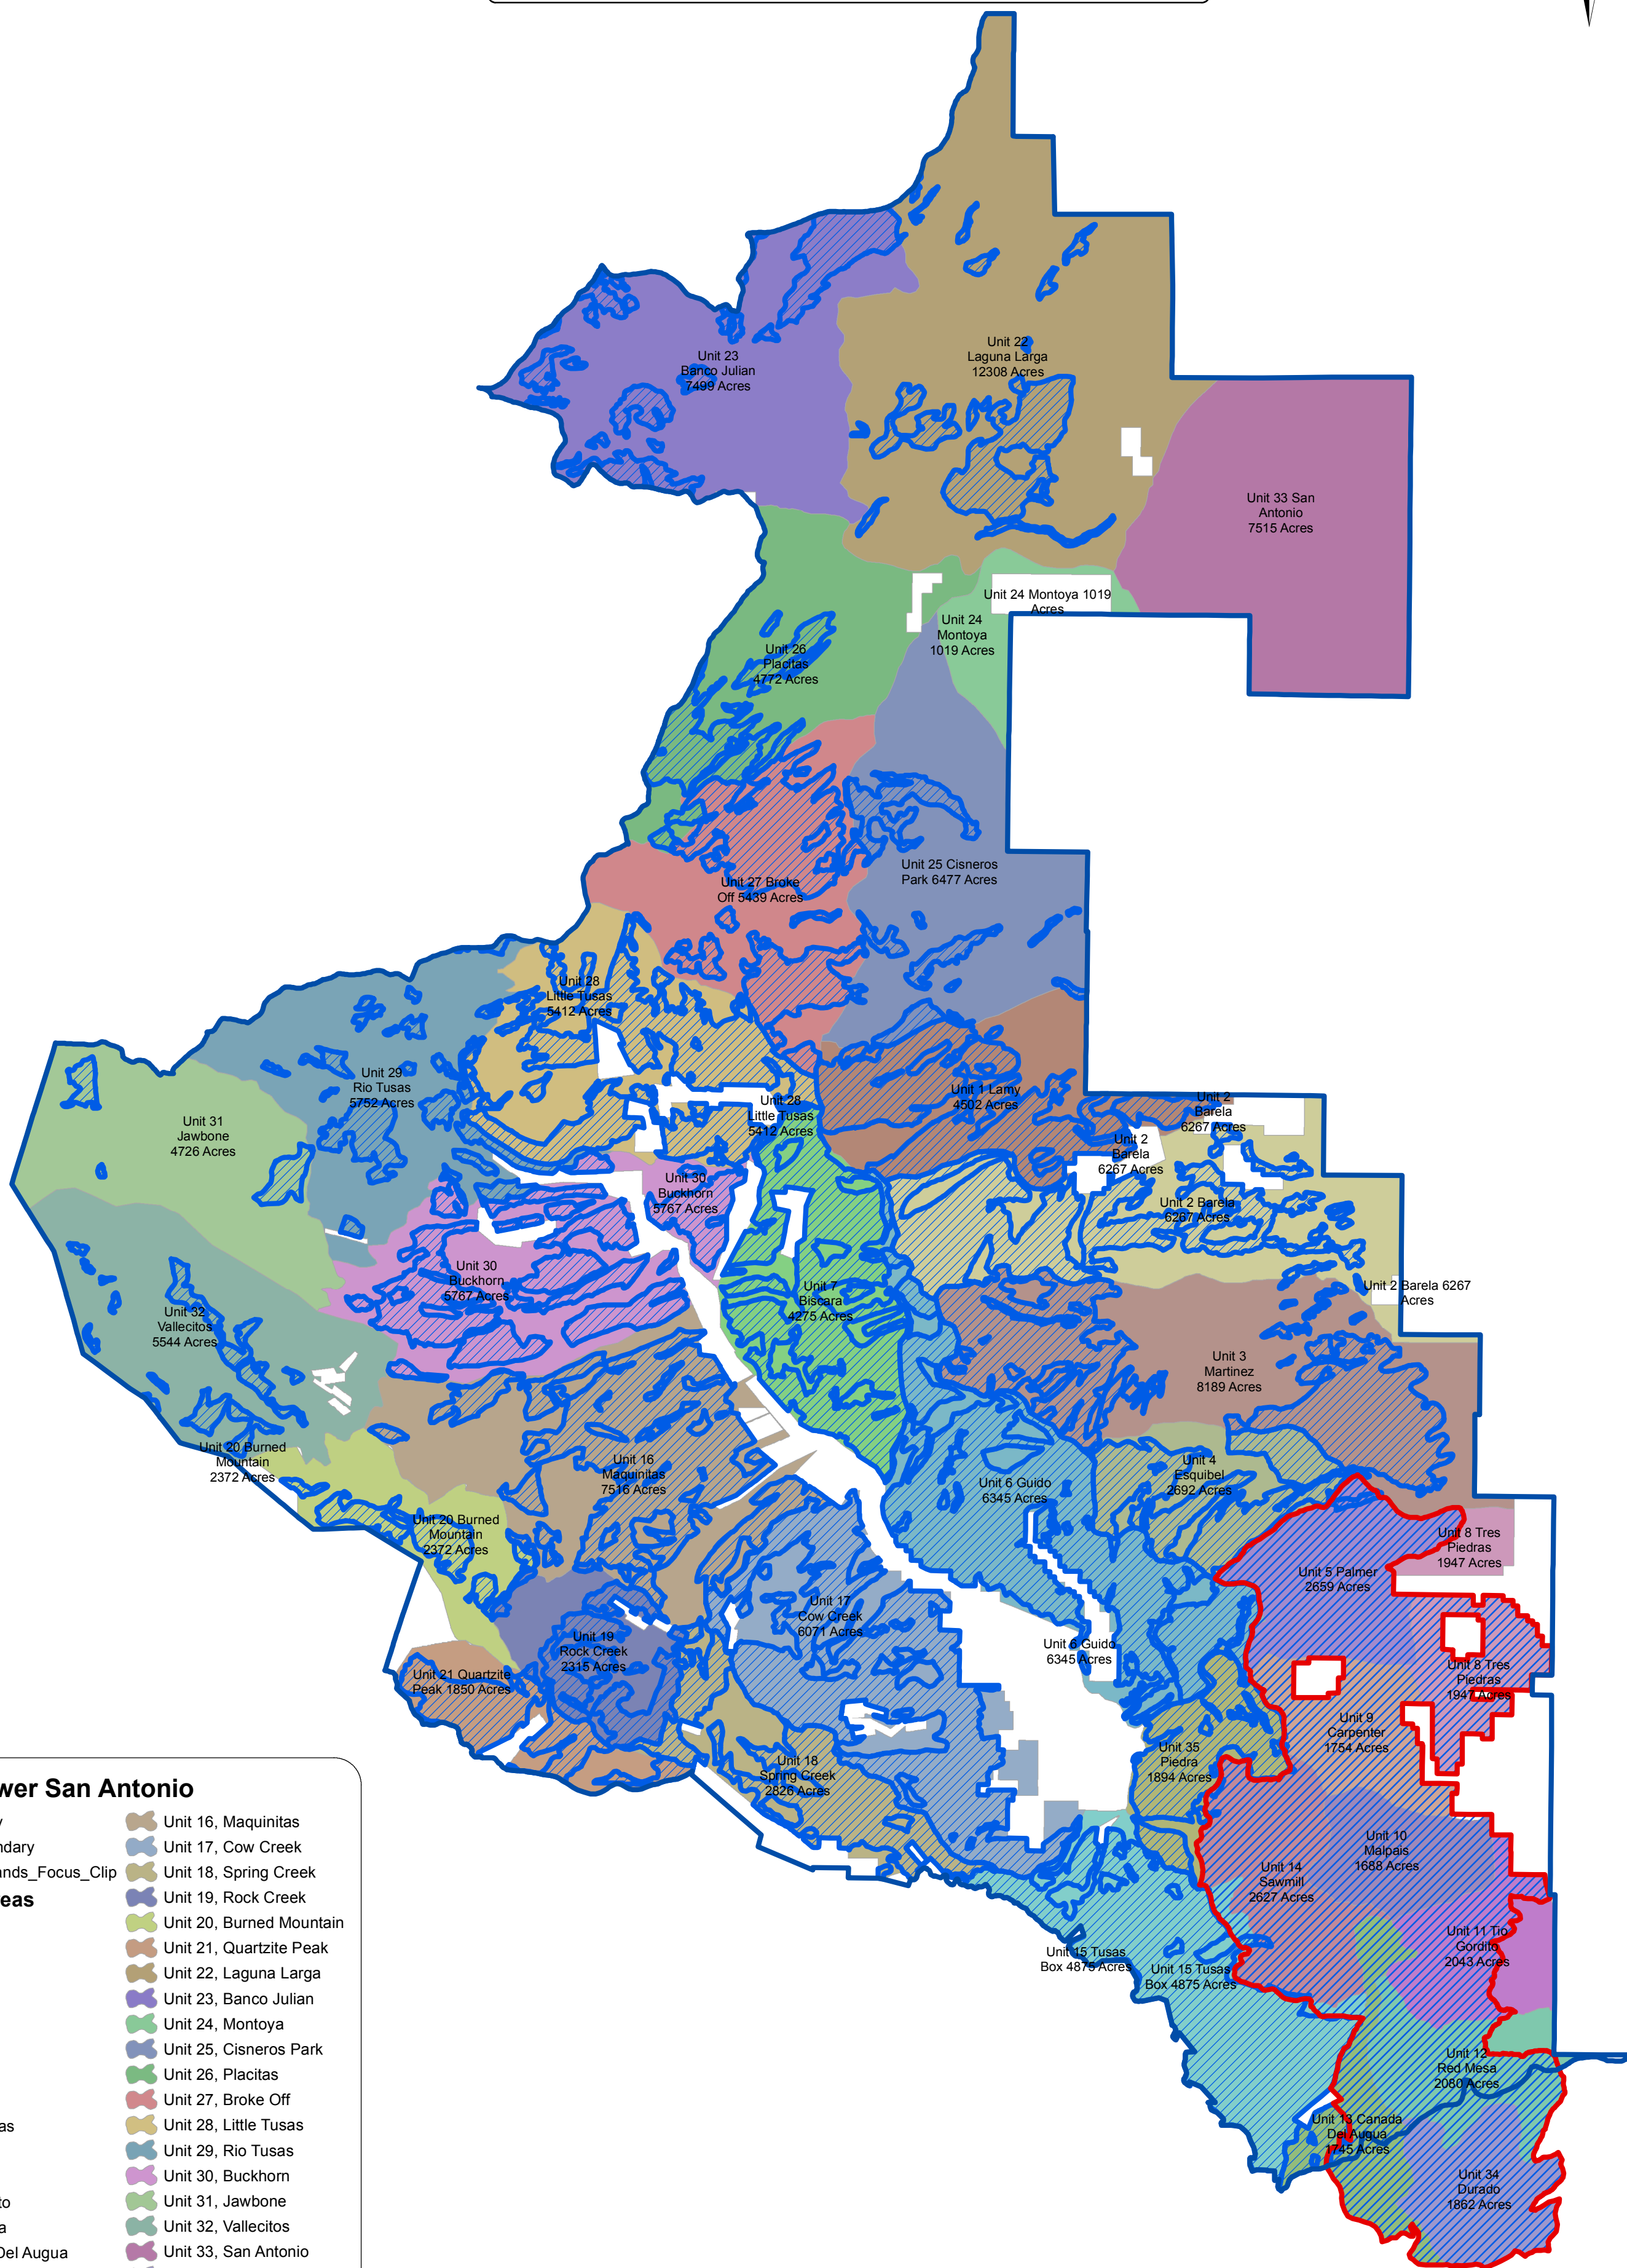

Rio Tusas Lower San Antonio Prescribed Fire

Rio Tusas Lower San Antonio

- RTLSA_Boundary
- Tio_Gordito_Boundary
- RTLSA_PA_Allstands_Focus_Clip

RTLSA_FocusAreas

Unit_Numbe	Name
	Unit 1, Lamy
	Unit 2, Barela
	Unit 3, Martinez
	Unit 4, Esquibel
	Unit 5, Palmer
	Unit 6, Guido
	Unit 7, Biscara
	Unit 8, Tres Piedras
	Unit 9, Carpenter
	Unit 10, Malpais
	Unit 11, Tio Gordito
	Unit 12, Red Mesa
	Unit 13, Canada Del Augua
	Unit 14, Sawmill
	Unit 15, Tusas Box
	Unit 16, Maquinitas
	Unit 17, Cow Creek
	Unit 18, Spring Creek
	Unit 19, Rock Creek
	Unit 20, Burned Mountain
	Unit 21, Quartzite Peak
	Unit 22, Laguna Larga
	Unit 23, Banco Julian
	Unit 24, Montoya
	Unit 25, Cisneros Park
	Unit 26, Placitas
	Unit 27, Broke Off
	Unit 28, Little Tusas
	Unit 29, Rio Tusas
	Unit 30, Buckhorn
	Unit 31, Jawbone
	Unit 32, Vallecitos
	Unit 33, San Antonio
	Unit 34, Durado
	Unit 35, Piedra