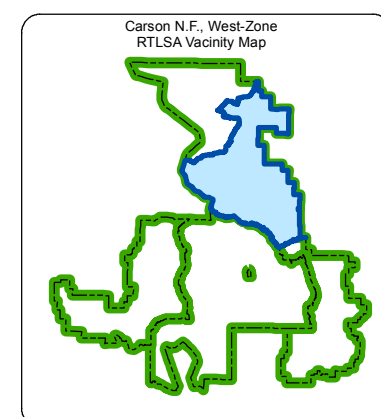

Rio Tusas Lower San Antonio Prescribed Fire

Rio Tusas Lower San Antonio

- RTLSA_Boundary
- Tio_Gordito_Boundary
- RTLSA_PA_Allstands_Focus_Clip

RTLSA_FocusAreas

Unit_Numbe	Name
	Unit 1, Lamy
	Unit 2, Barela
	Unit 3, Martinez
	Unit 4, Esquibel
	Unit 5, Palmer
	Unit 6, Guido
	Unit 7, Biscara
	Unit 8, Tres Piedras
	Unit 9, Carpenter
	Unit 10, Malpais
	Unit 11, Tio Gordito
	Unit 12, Red Mesa
	Unit 13, Canada Del Augua
	Unit 14, Sawmill
	Unit 15, Tusas Box
	Unit 16, Maquinitas
	Unit 17, Cow Creek
	Unit 18, Spring Creek
	Unit 19, Rock Creek
	Unit 20, Burned Mountain
	Unit 21, Quartzite Peak
	Unit 22, Laguna Larga
	Unit 23, Banco Julian
	Unit 24, Montoya
	Unit 25, Cisneros Park
	Unit 26, Placitas
	Unit 27, Broke Off
	Unit 28, Little Tusas
	Unit 29, Rio Tusas
	Unit 30, Buckhorn
	Unit 31, Jawbone
	Unit 32, Vallecitos
	Unit 33, San Antonio
	Unit 34, Durado
	Unit 35, Piedra