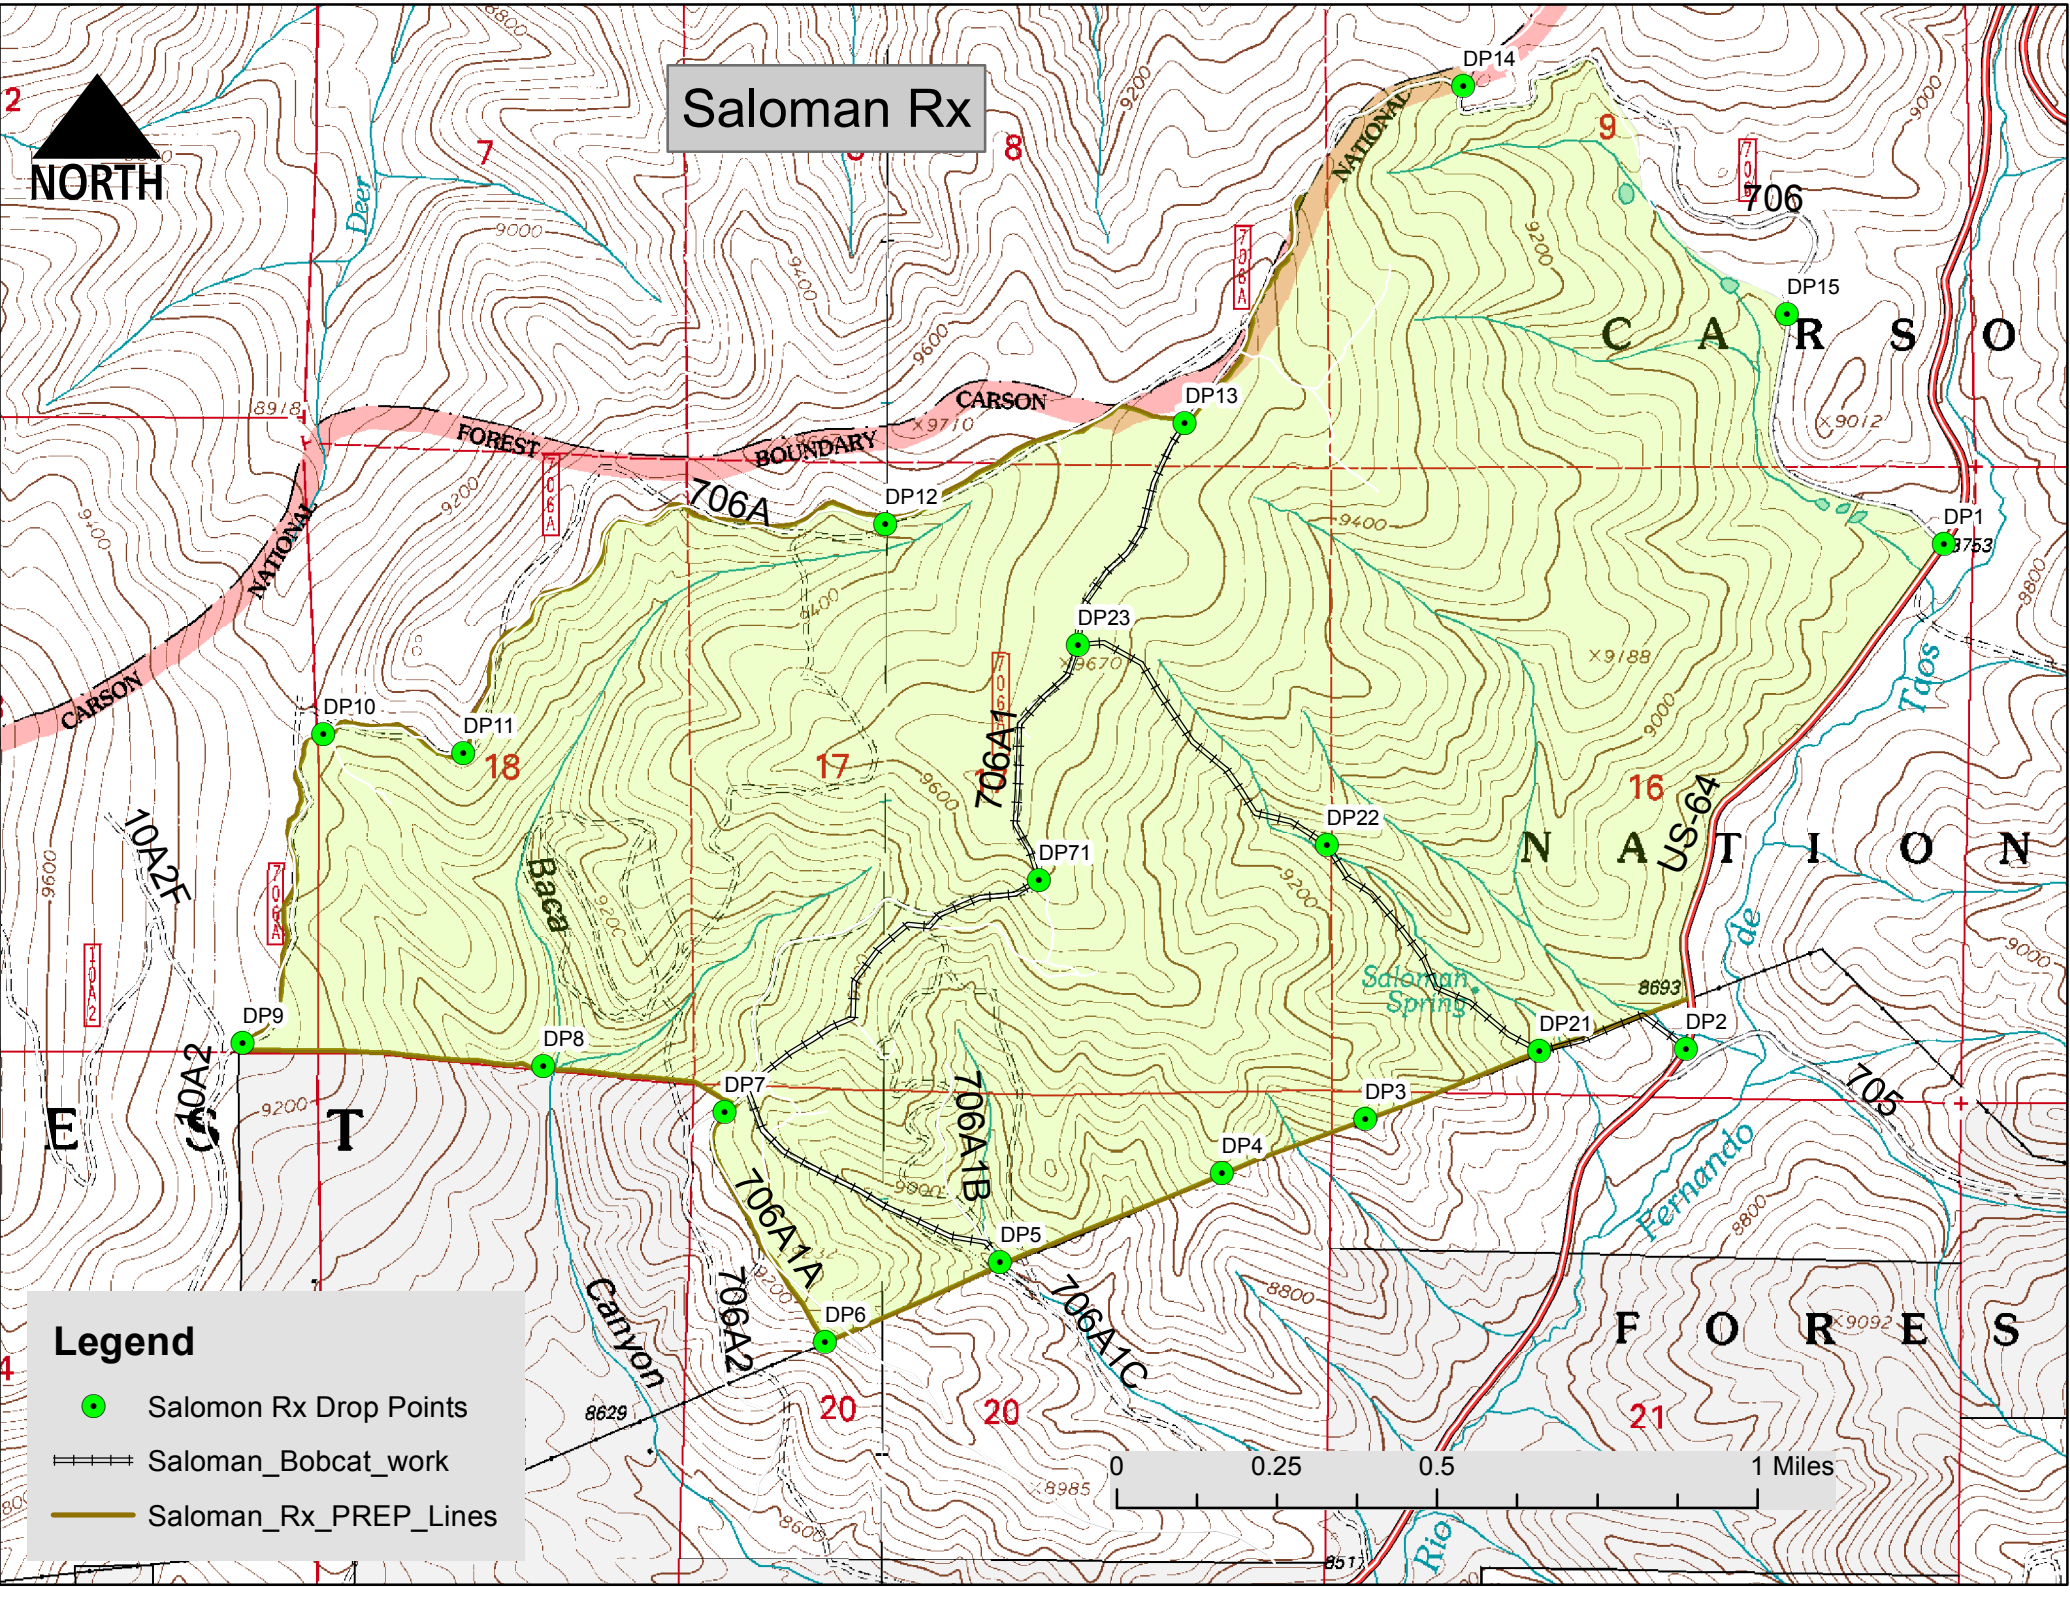

Saloman Rx

Legend

- Saloman Rx Drop Points
- ▬ Saloman Bobcat work
- ▬ Saloman Rx PREP Lines

0 0.25 0.5 1 Miles