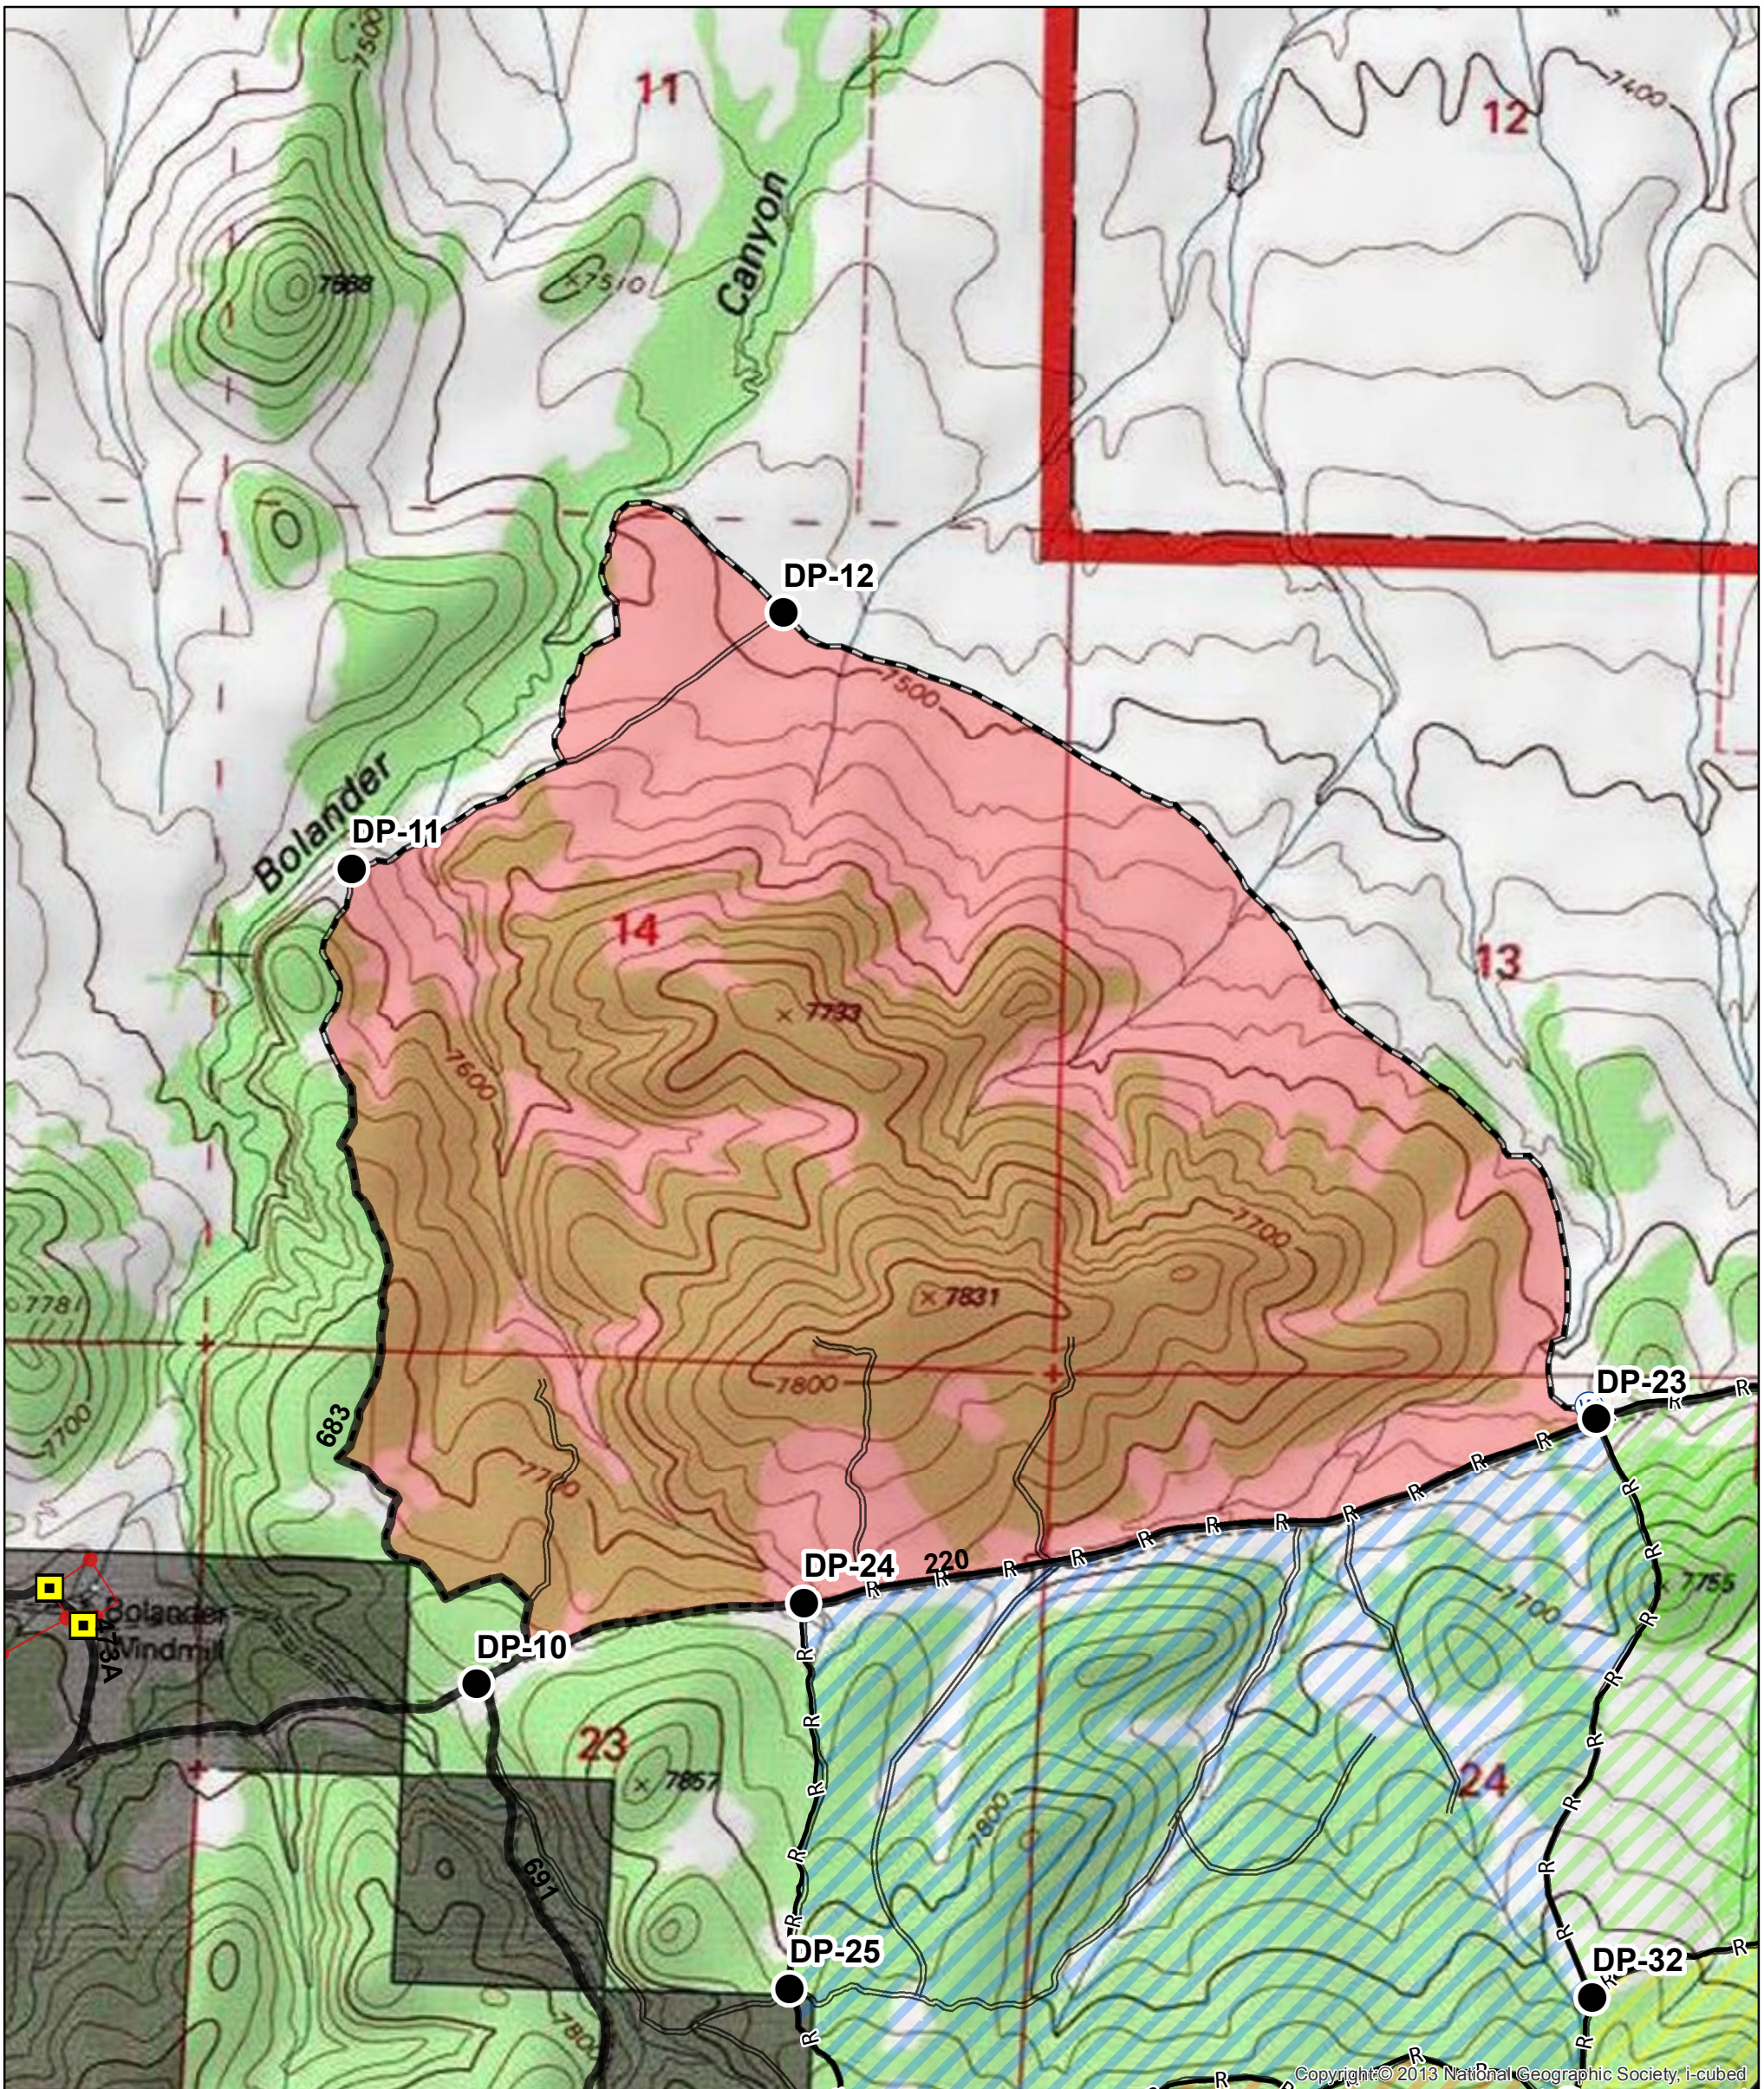

Durfee Bolander Rx Unit 1 822 Acres

Legend

- Durfee Bolander 1
- Durfee Bolander 2A
- Durfee Bolander 2B
- Durfee Bolander 3
- Durfee Bolander 4
- Proposed Handline (Not Flagged)
- Road as Completed Line
- Fence Line
- Road
- Two Track (UTV Recommended)

- Drop Point
- Gate
- Water Source

North American Datum 1983
UTM Zone 13 North

N
kbarron 1/7/2022
1045 hrs