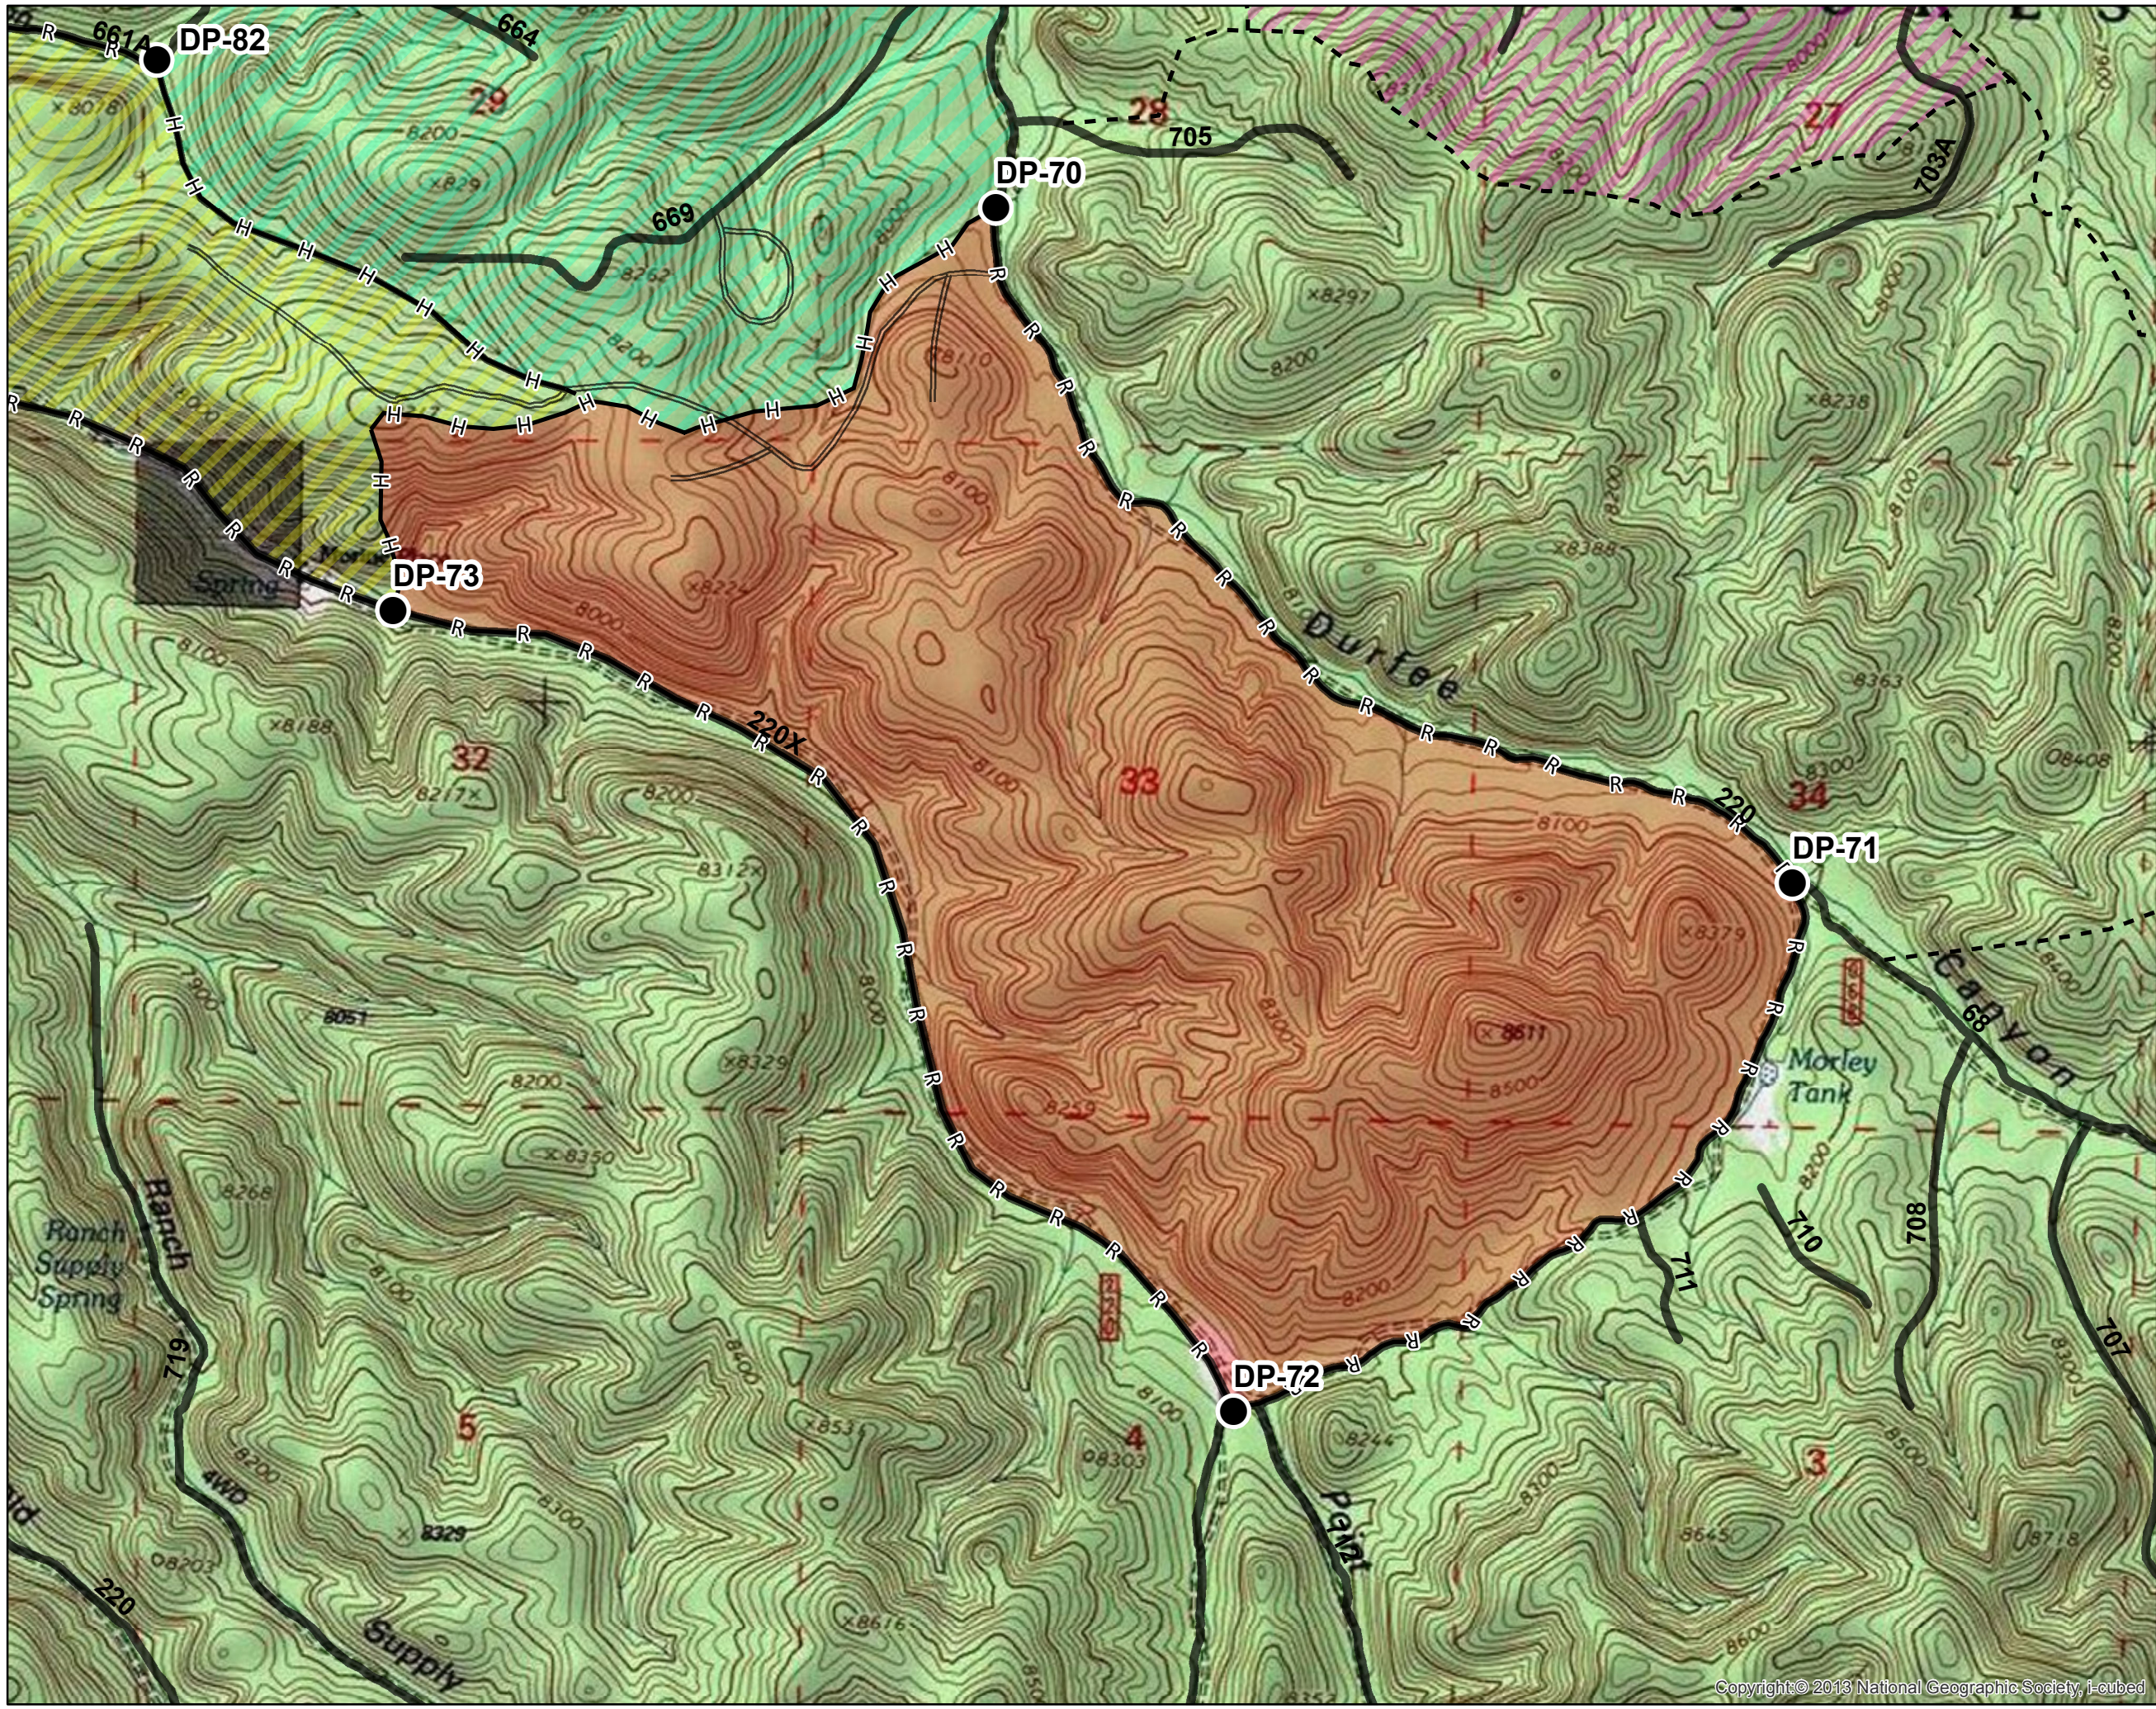

Durfee Bolander Rx Unit 7

North American Datum 1983
UTM Zone 13 North

Legend

-  Durfee Bolander 7
-  Durfee Bolander 8
-  Durfee Bolander 9
-  Durfee Bolander 5
-  Completed Handline
-  Proposed Handline (Not Flagged)
-  Road as Completed Line
-  Road
-  Two Track (UTV Recommended)
-  Drop Point

kbarron 1/6/2022
1517 hrs