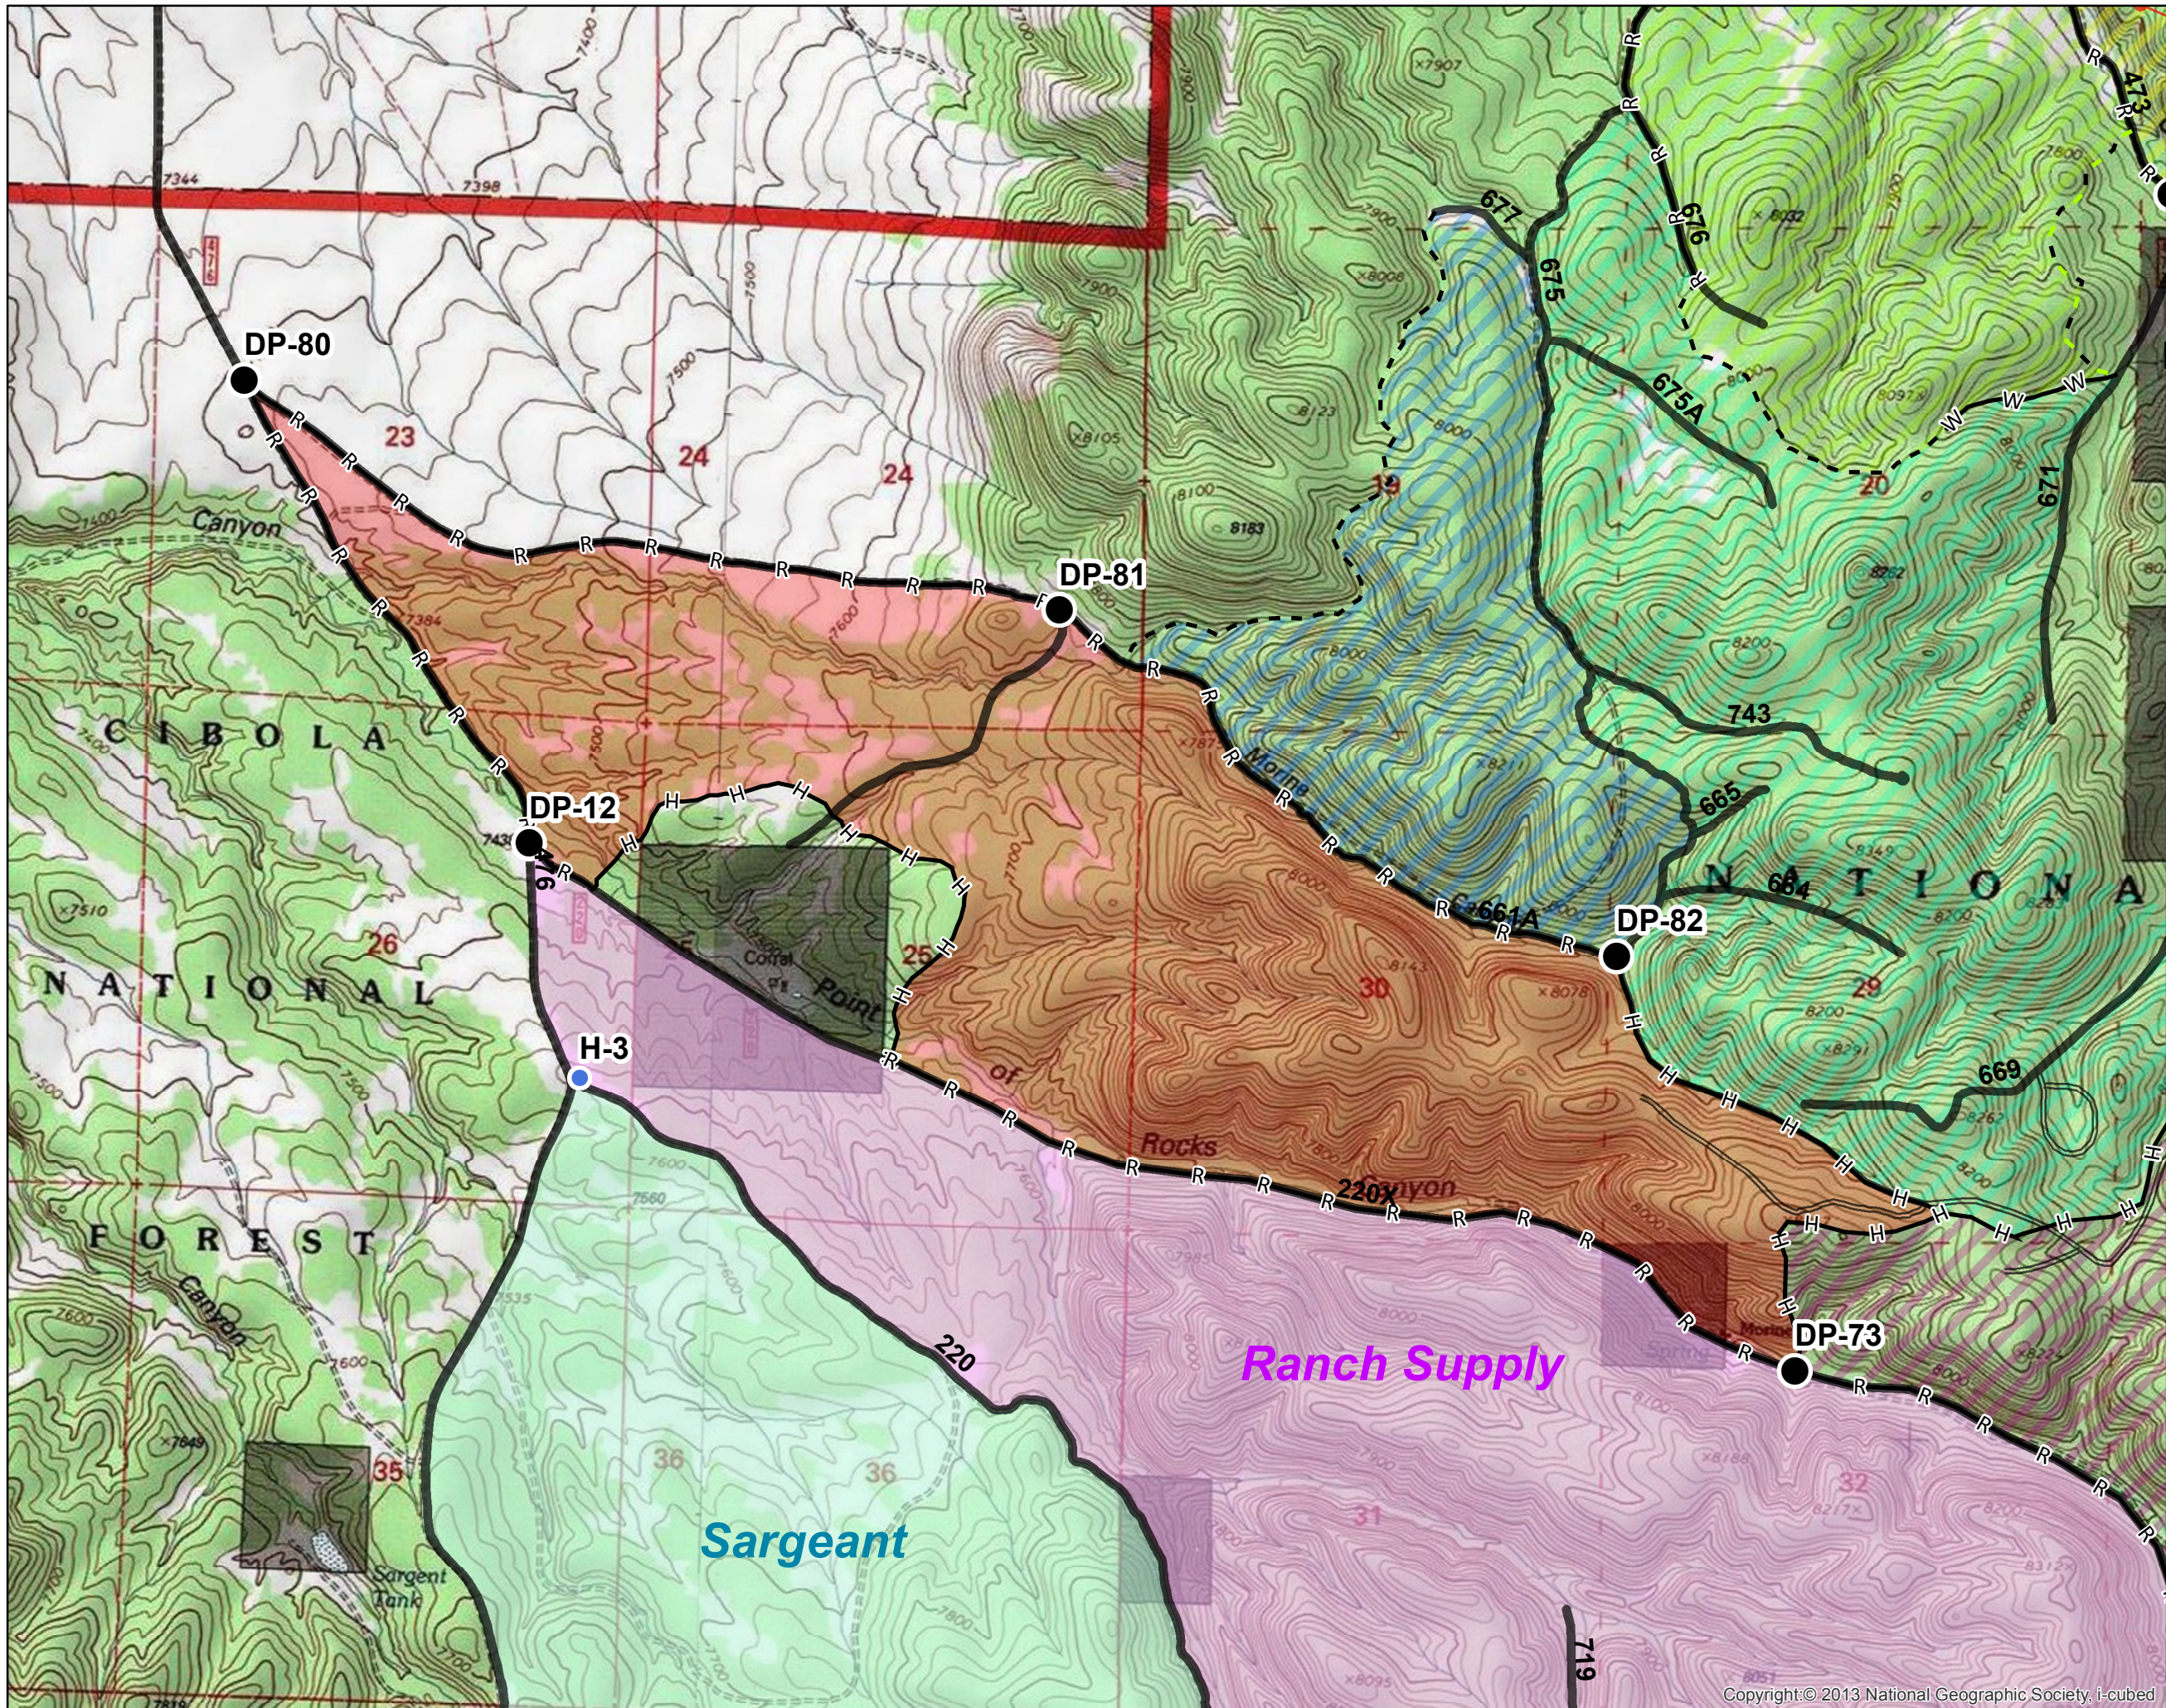

Durfee Bolander Rx Unit 8 1,188 Acres

North American Datum 1983
UTM Zone 13 North

- Legend**
- Durfee Bolander 8
 - Durfee Bolander 7
 - Durfee Bolander 9
 - Durfee Bolander 10
 - Durfee Bolander 11
 - Durfee Bolander 14
 - H** ——— Completed Handline
 - Proposed Hand-Line (Green Flag-Line)
 - Proposed Handline (Not Flagged)
 - R** ——— Road as Completed Line
 - W** ——— Wash as Completed Line
 - Fence Line
 - Road
 - Two Track (UTV Recommended)
 - Drop Point
 - Helispot
 - Structure

kbarron 1/7/2022
1159 hrs