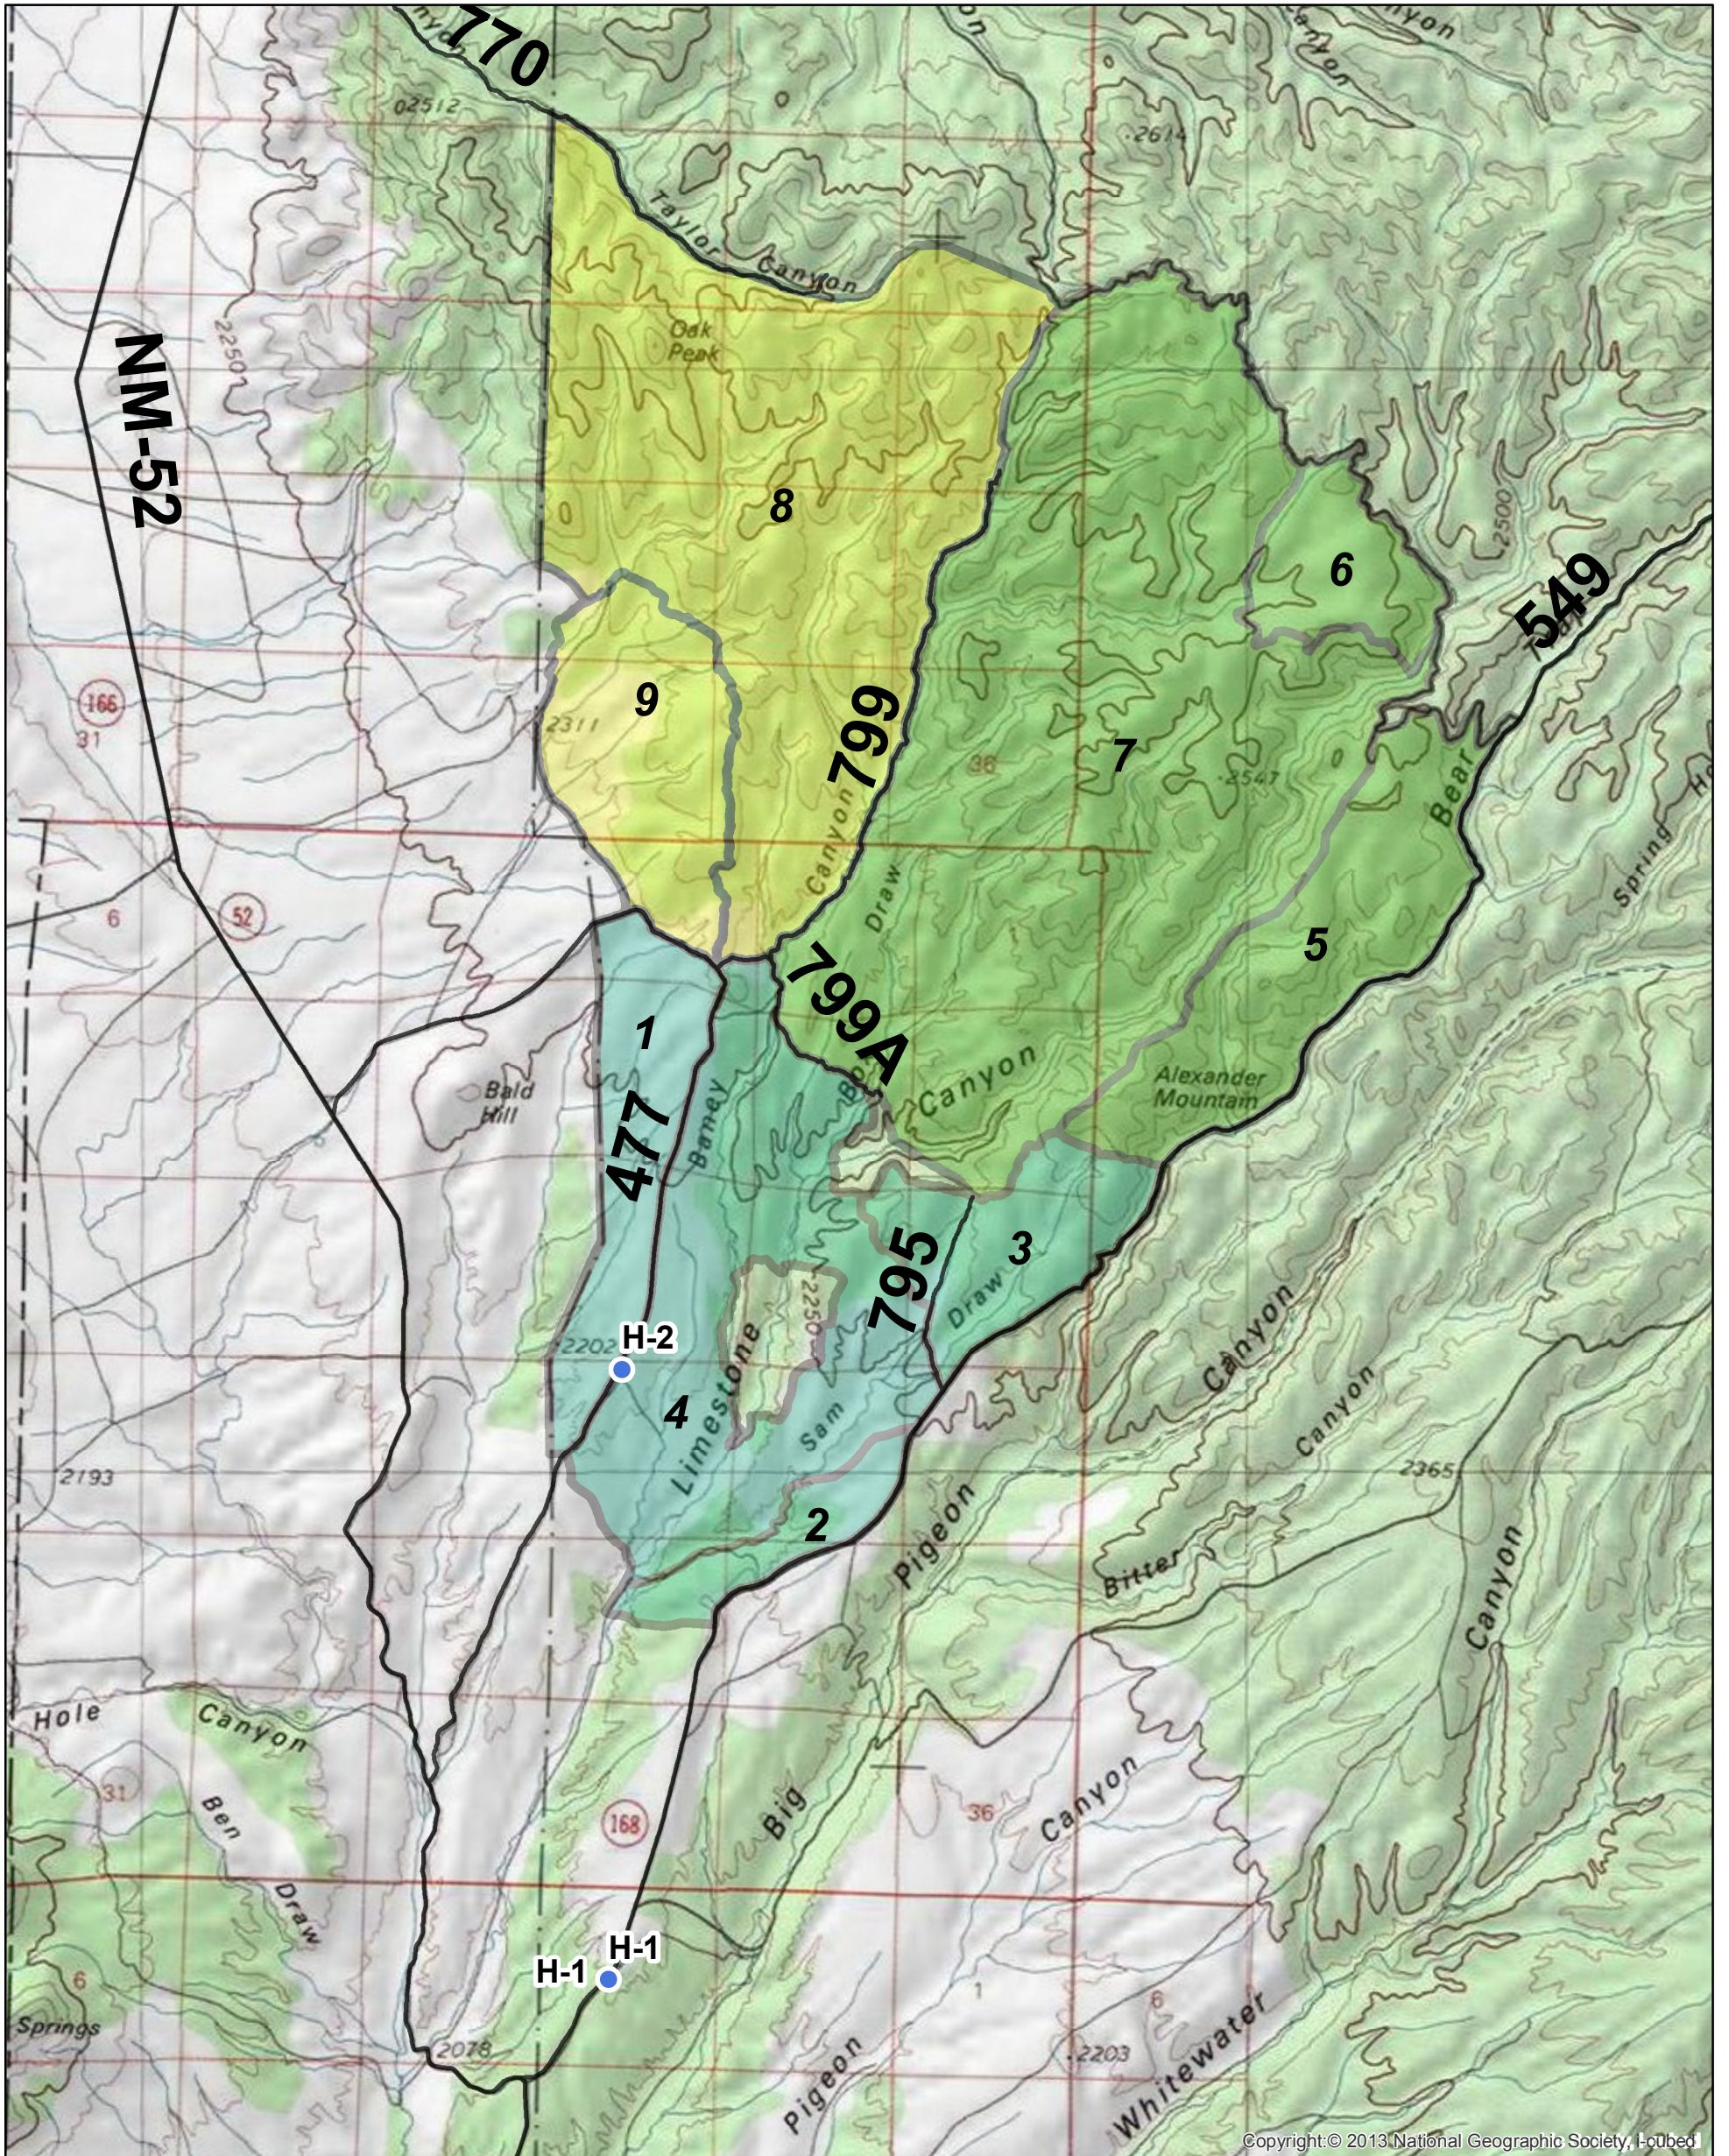

Baney Rx Overview Map

Copyright © 2013 National Geographic Society, I-cubed

Legend

Unit Name

- Lower Baney
- Oak Peak
- Upper Baney

North American Datum 1983
UTM Zone 13 North

Avenza
QR Code

kbarron 5/31/2018
0738 hrs