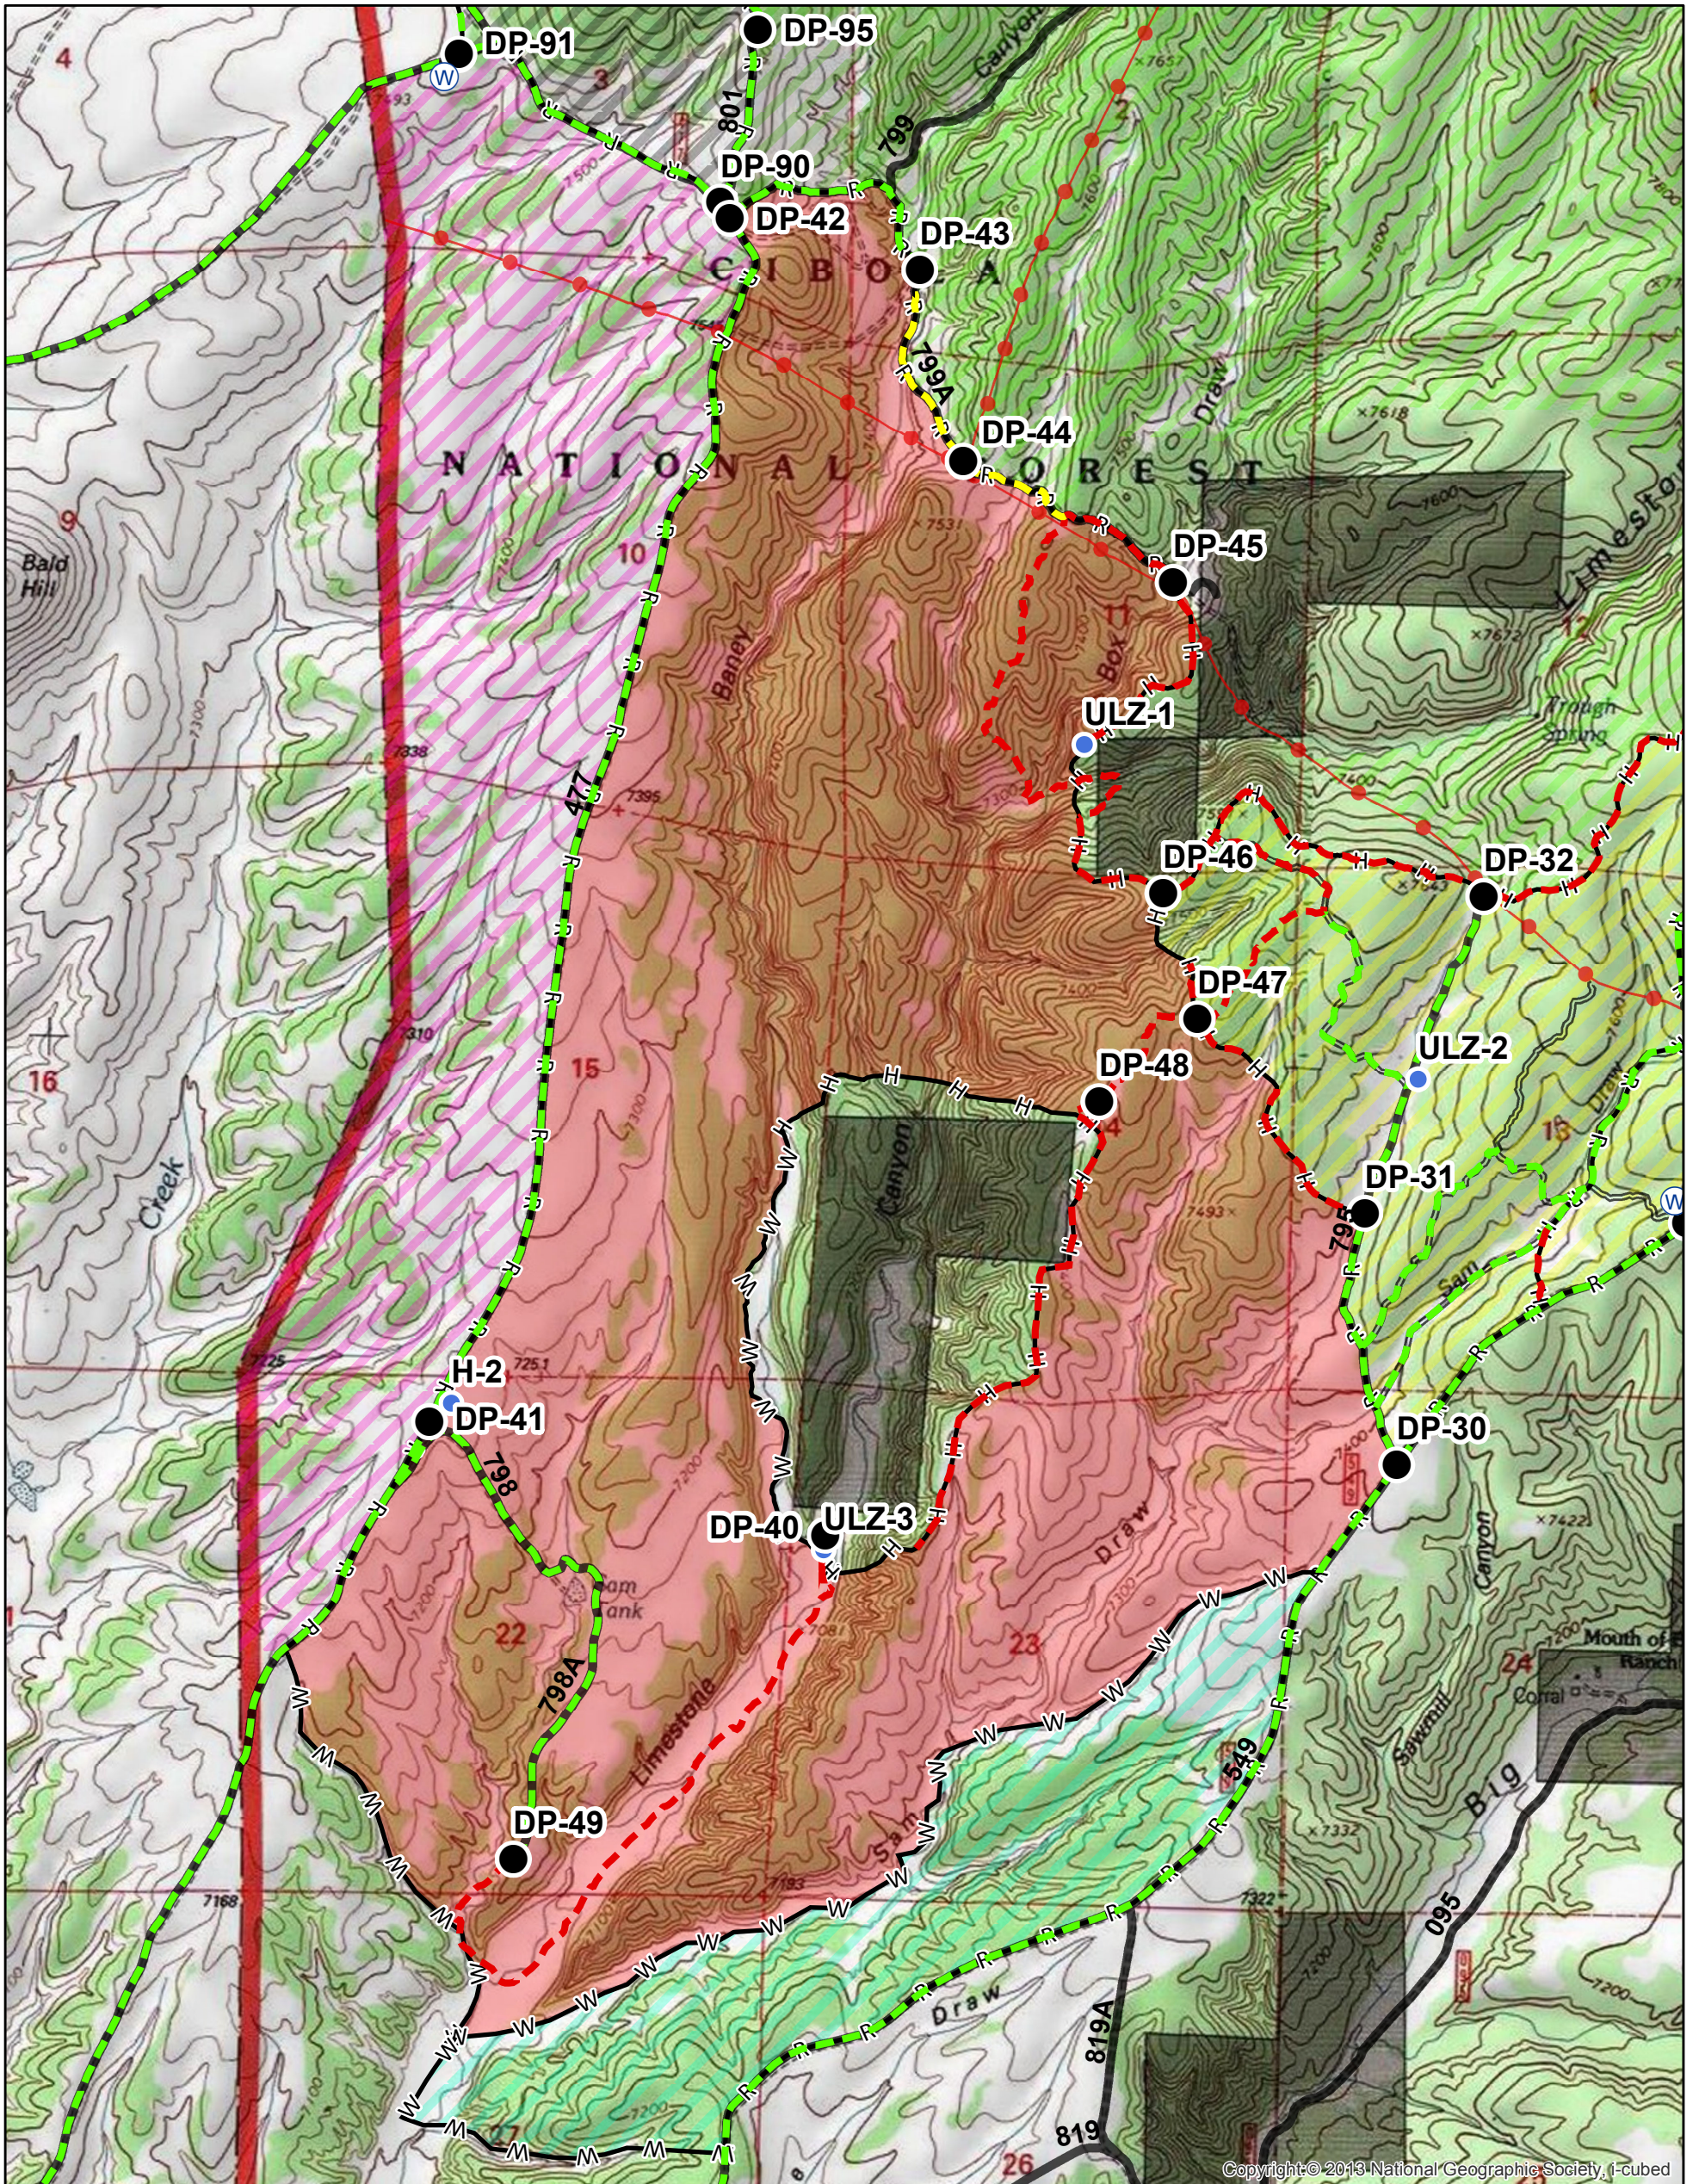

Baney Rx Lower Baney Unit 4 Motorized Accessibility Map

Copyright © 2013 National Geographic Society, 1-cubed

- Legend**
- Drop Point
 - Helispot
 - Ⓜ Water Source
 - All 4x4
 - Cab Width 4x4 Only
 - UTV Only
 - H — Completed Handline
 - R — Road as Completed Line
 - W — Wash as Completed Line
 - Fence Line
 - Road
 - Two Track (UTV Recommended)
 - Lower Baney 4
 - Lower Baney 1
 - Lower Baney 2
 - Lower Baney 3
 - Oak Peak 8
 - Oak Peak 9
 - Upper Baney 7

North American Datum 1983
UTM Zone 13 North

Avenza PDF
QR Code

kbarron 05/23/2019
1230 hrs