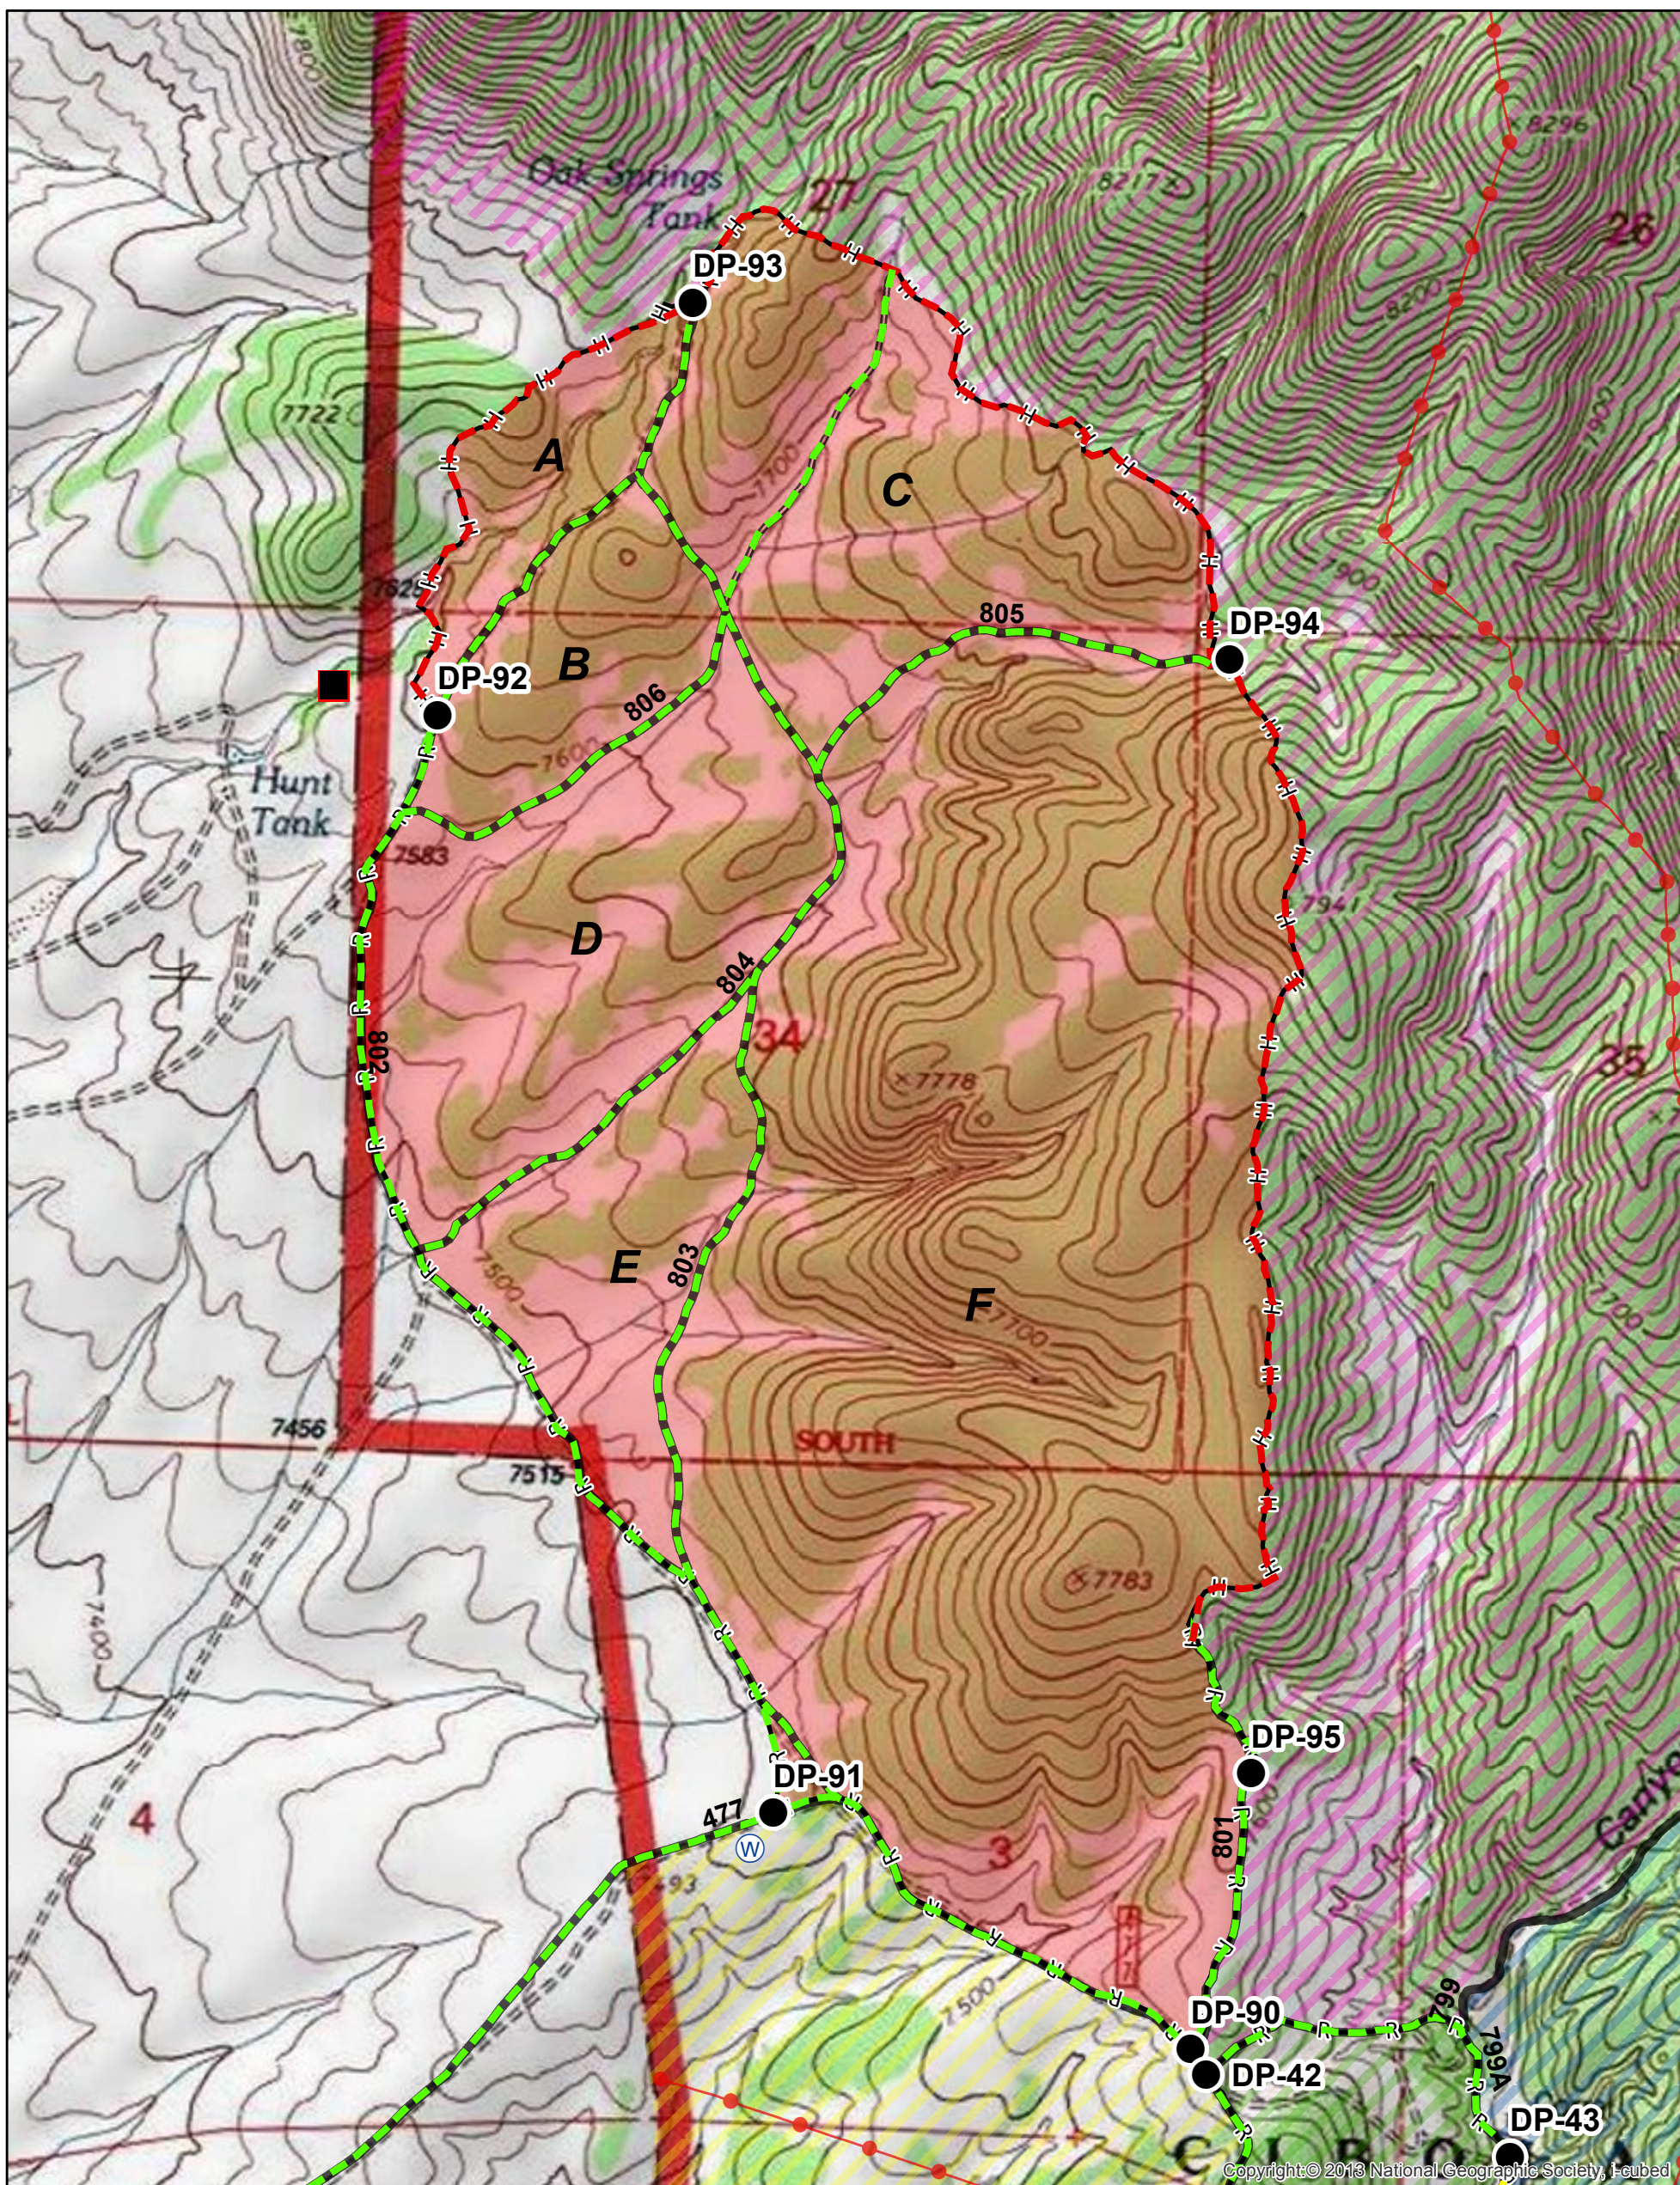

Baney Rx Oak Peak Unit 9 Motorized Accessibility Map

Legend

- Drop Point
- Structure
- W Water Source
- All 4x4
- Cab Width 4x4 Only
- UTV Only
- Completed Handline
- Road as Completed Line
- Fence Line
- Road
- Two Track (UTV Recommended)
- Oak Peak 9
- Lower Baney 1
- Lower Baney 4
- Oak Peak 8
- Upper Baney 7

North American Datum 1983
UTM Zone 13 North

0 0.125 0.25 0.5 Miles

Avenza PDF
QR Code

kbarron 05/10/2019
1455 hrs

Copyright © 2013 National Geographic Society, Inc.