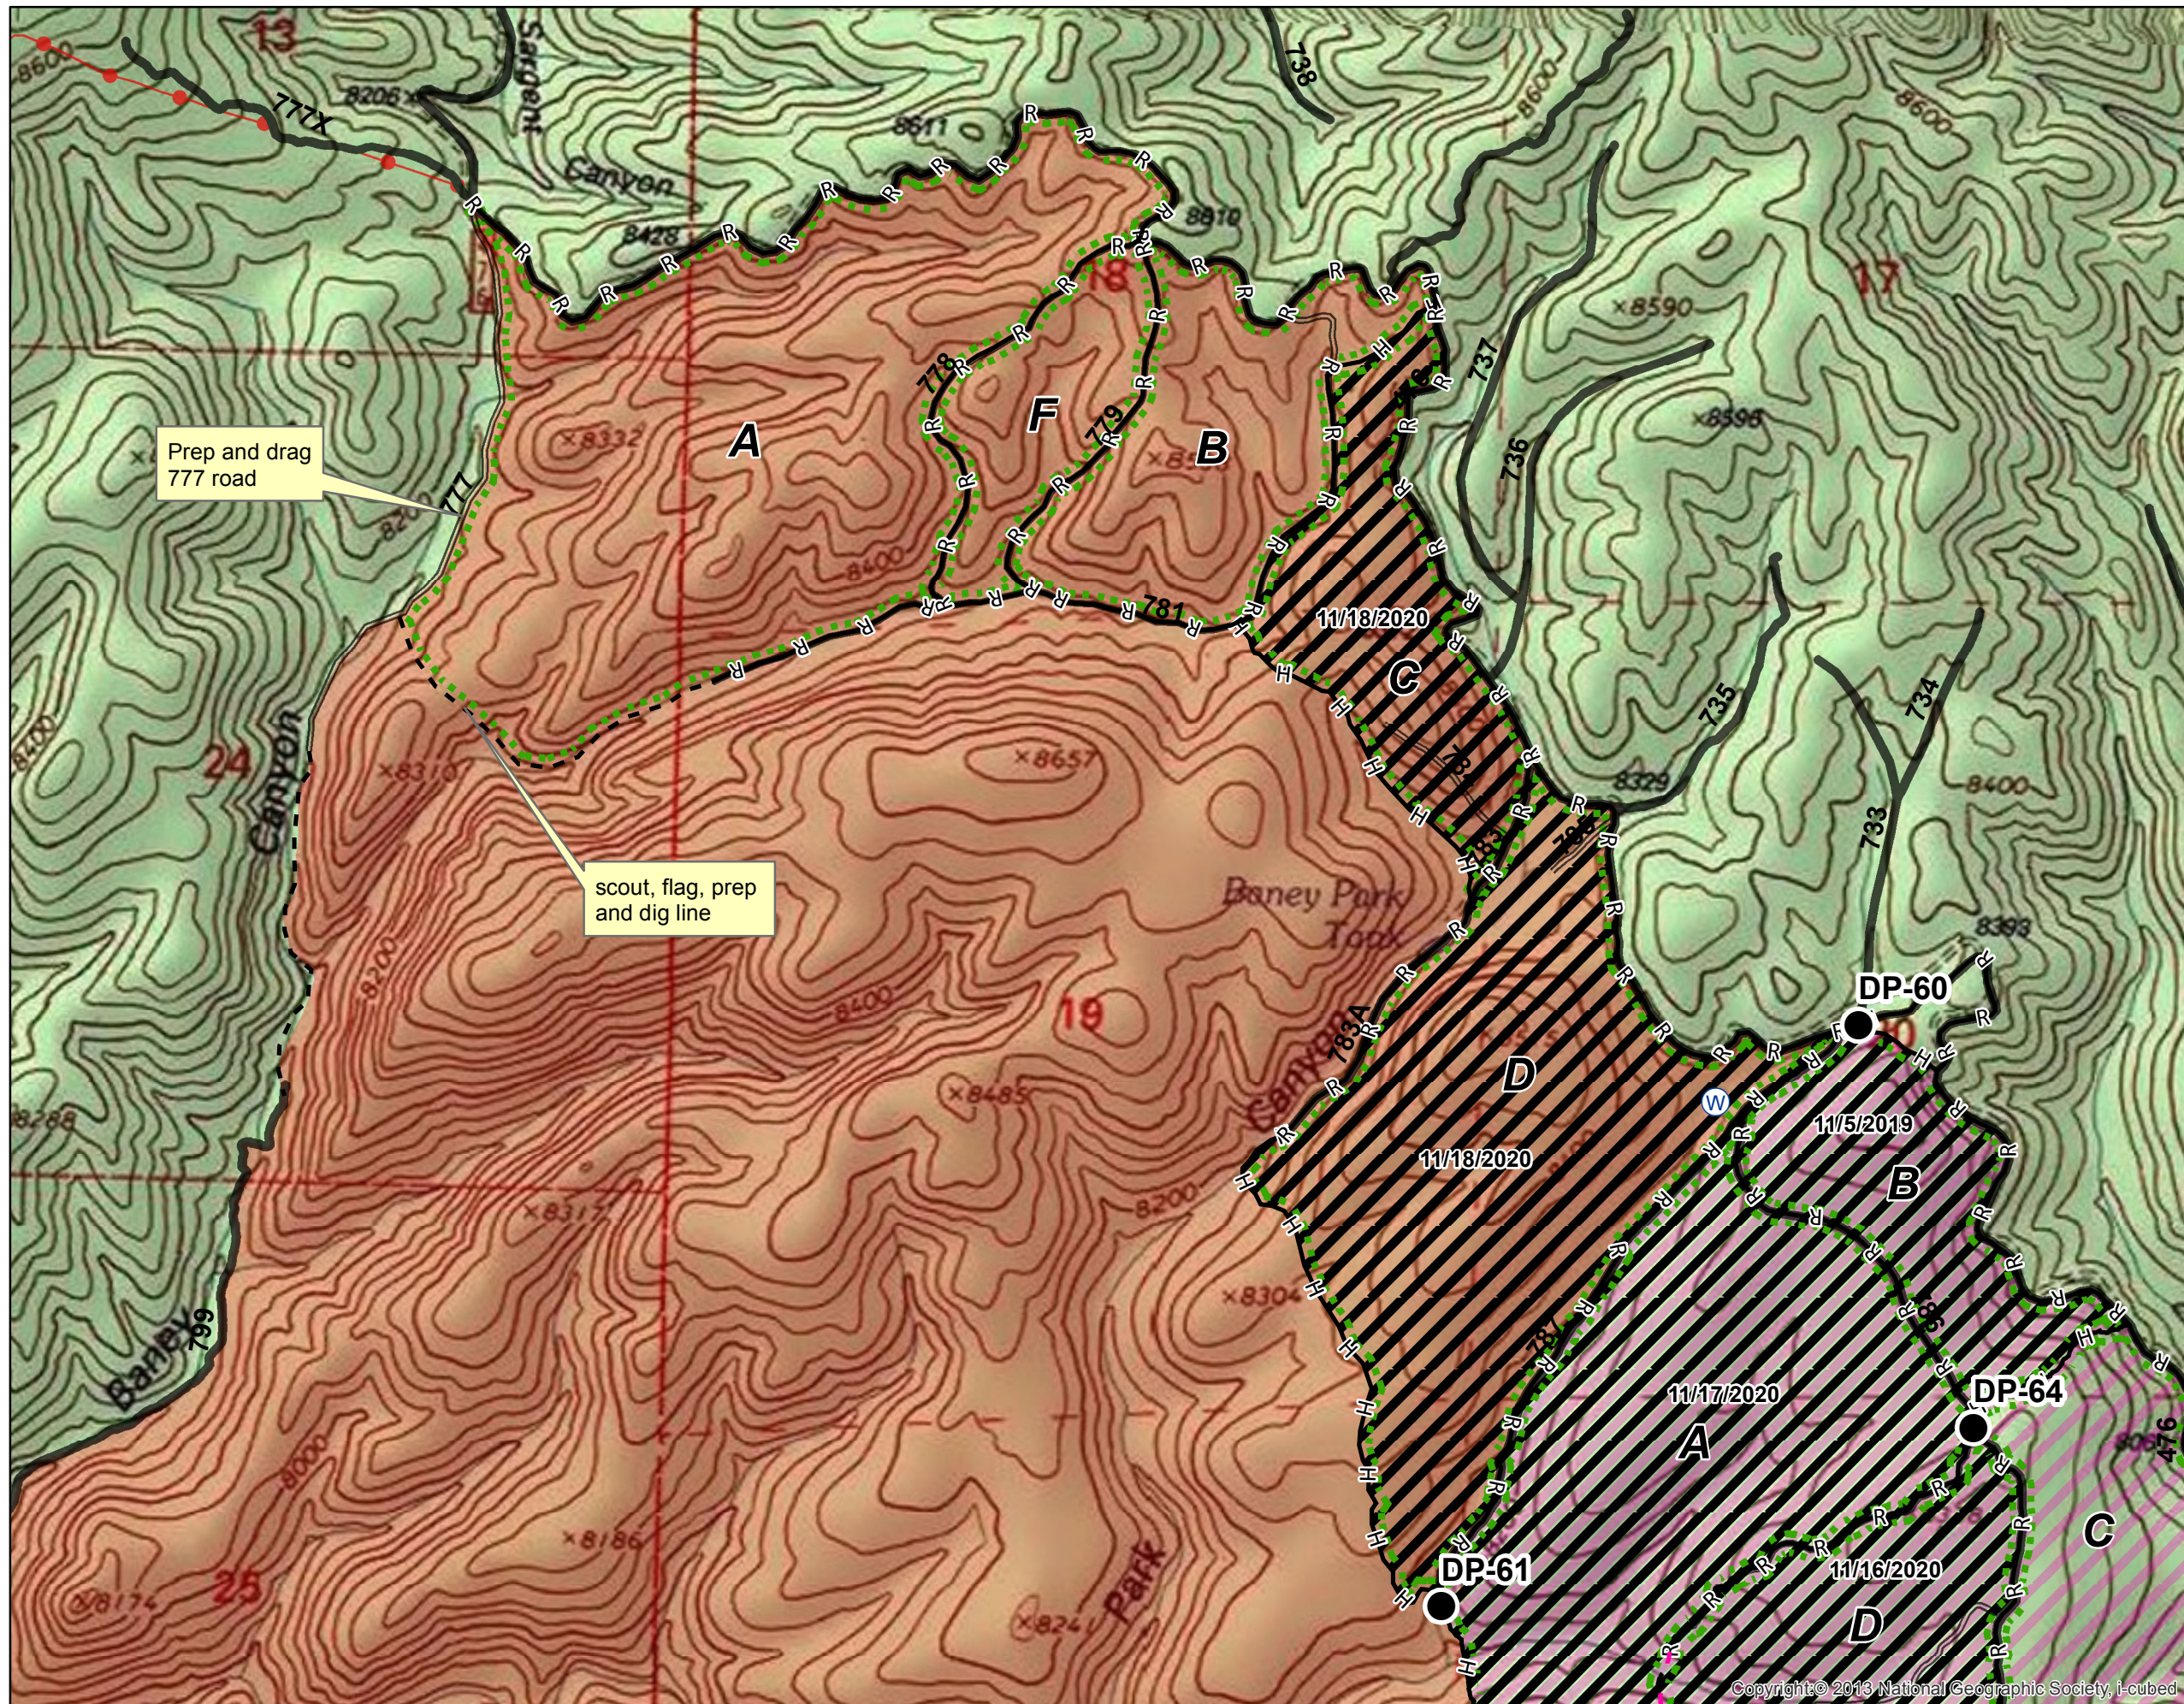

Baney Rx Upper Baney Unit 7 Northwest Prep Map

North American Datum 1983
UTM Zone 13 North

Legend

- H — Completed Handline
- · — Proposed Hand-Line (Pink Flag-Line)
- - - Proposed Handline (Not Flagged)
- R — Road as Completed Line
- — Fence Line
- — Road
- — Two Track (UTV Recommended)
- ▤ — Sub Unit Boundaries
- ▨ — Upper Baney 6
- ▩ — Upper Baney 7

Sub Unit Acres	
A	228 acres
B	75 acres
C	64 acres
D	173 acres
F	39 acres

kbarron 11/23/2020
1253 hrs