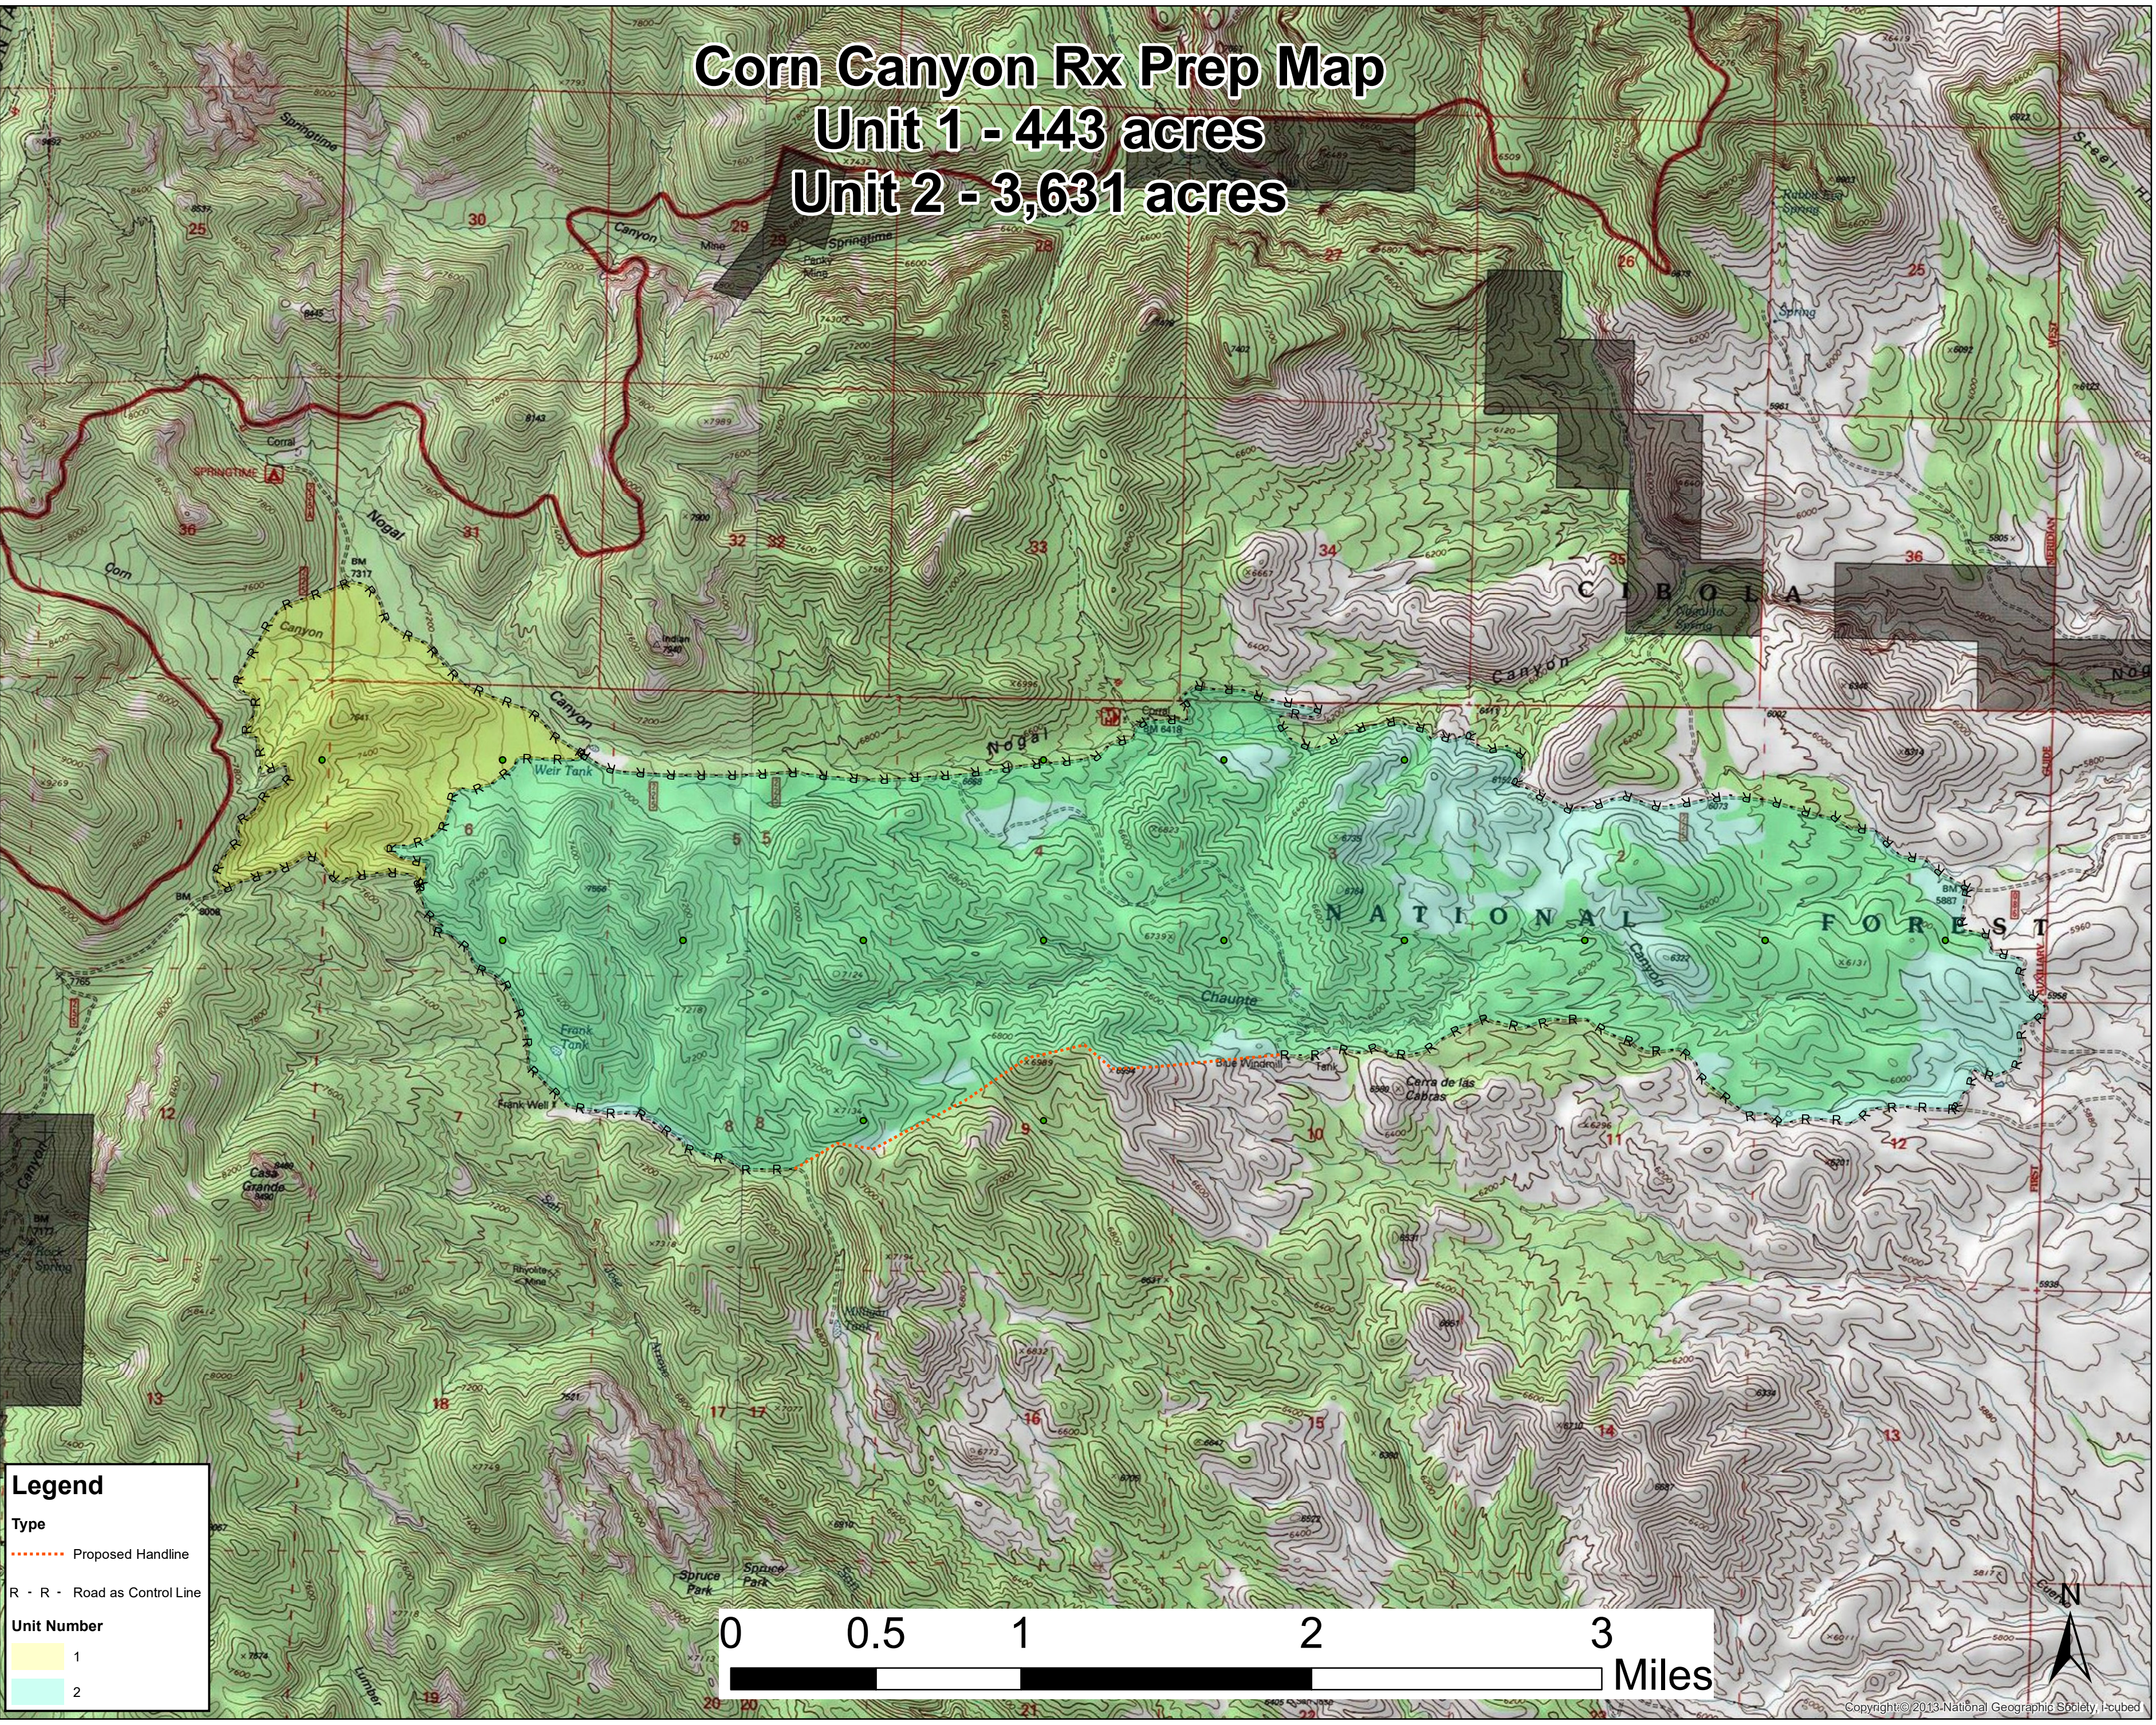

# Corn Canyon Rx Prep Map

Unit 1 - 443 acres  
Unit 2 - 3,631 acres

**Legend**

Type

- Proposed Handline
- R - R - Road as Control Line

Unit Number

- 1
- 2