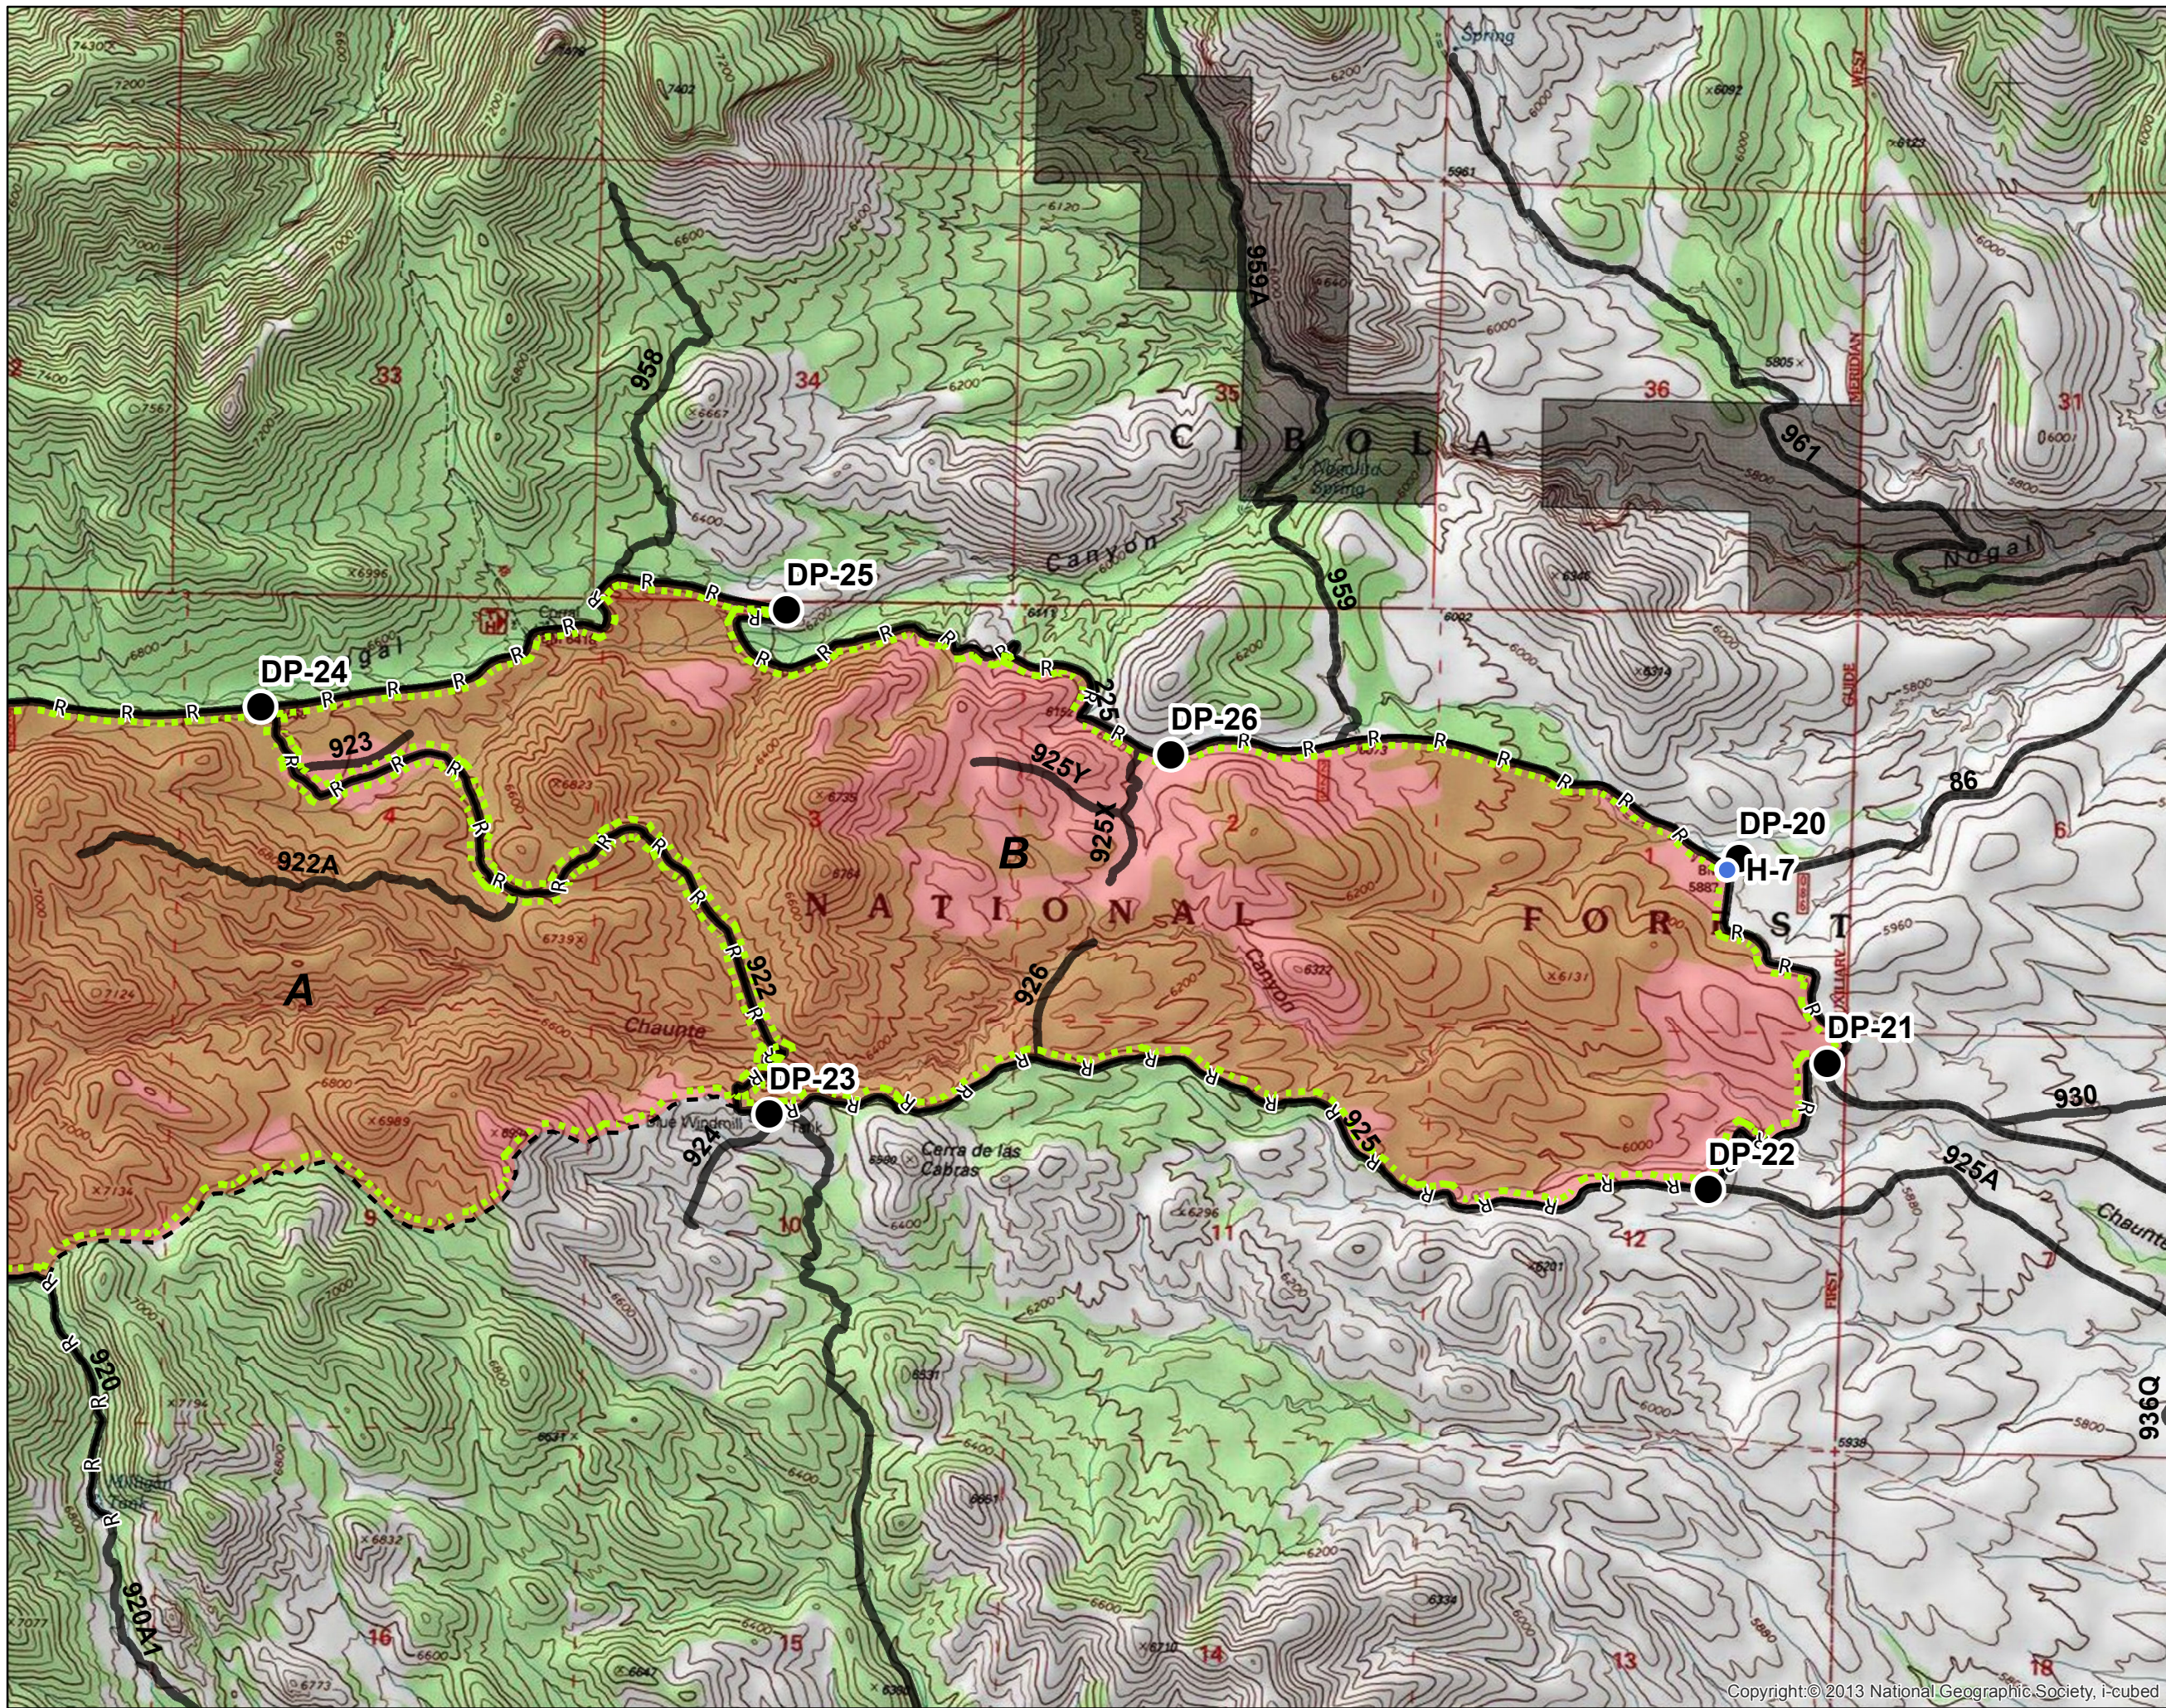

# Corn Canyon Rx Unit 2B 1,805 Acres

North American Datum 1983  
UTM Zone 13 North

## Legend

- Drop Point
- Helispot
- ▬ Sub-Unit Boundaries
- - - Proposed Handline (Not Flagged)
- R—R Road as Completed Line
- Road
- Corn Canyon 2

kbarron 5/21/2021  
1000 hrs