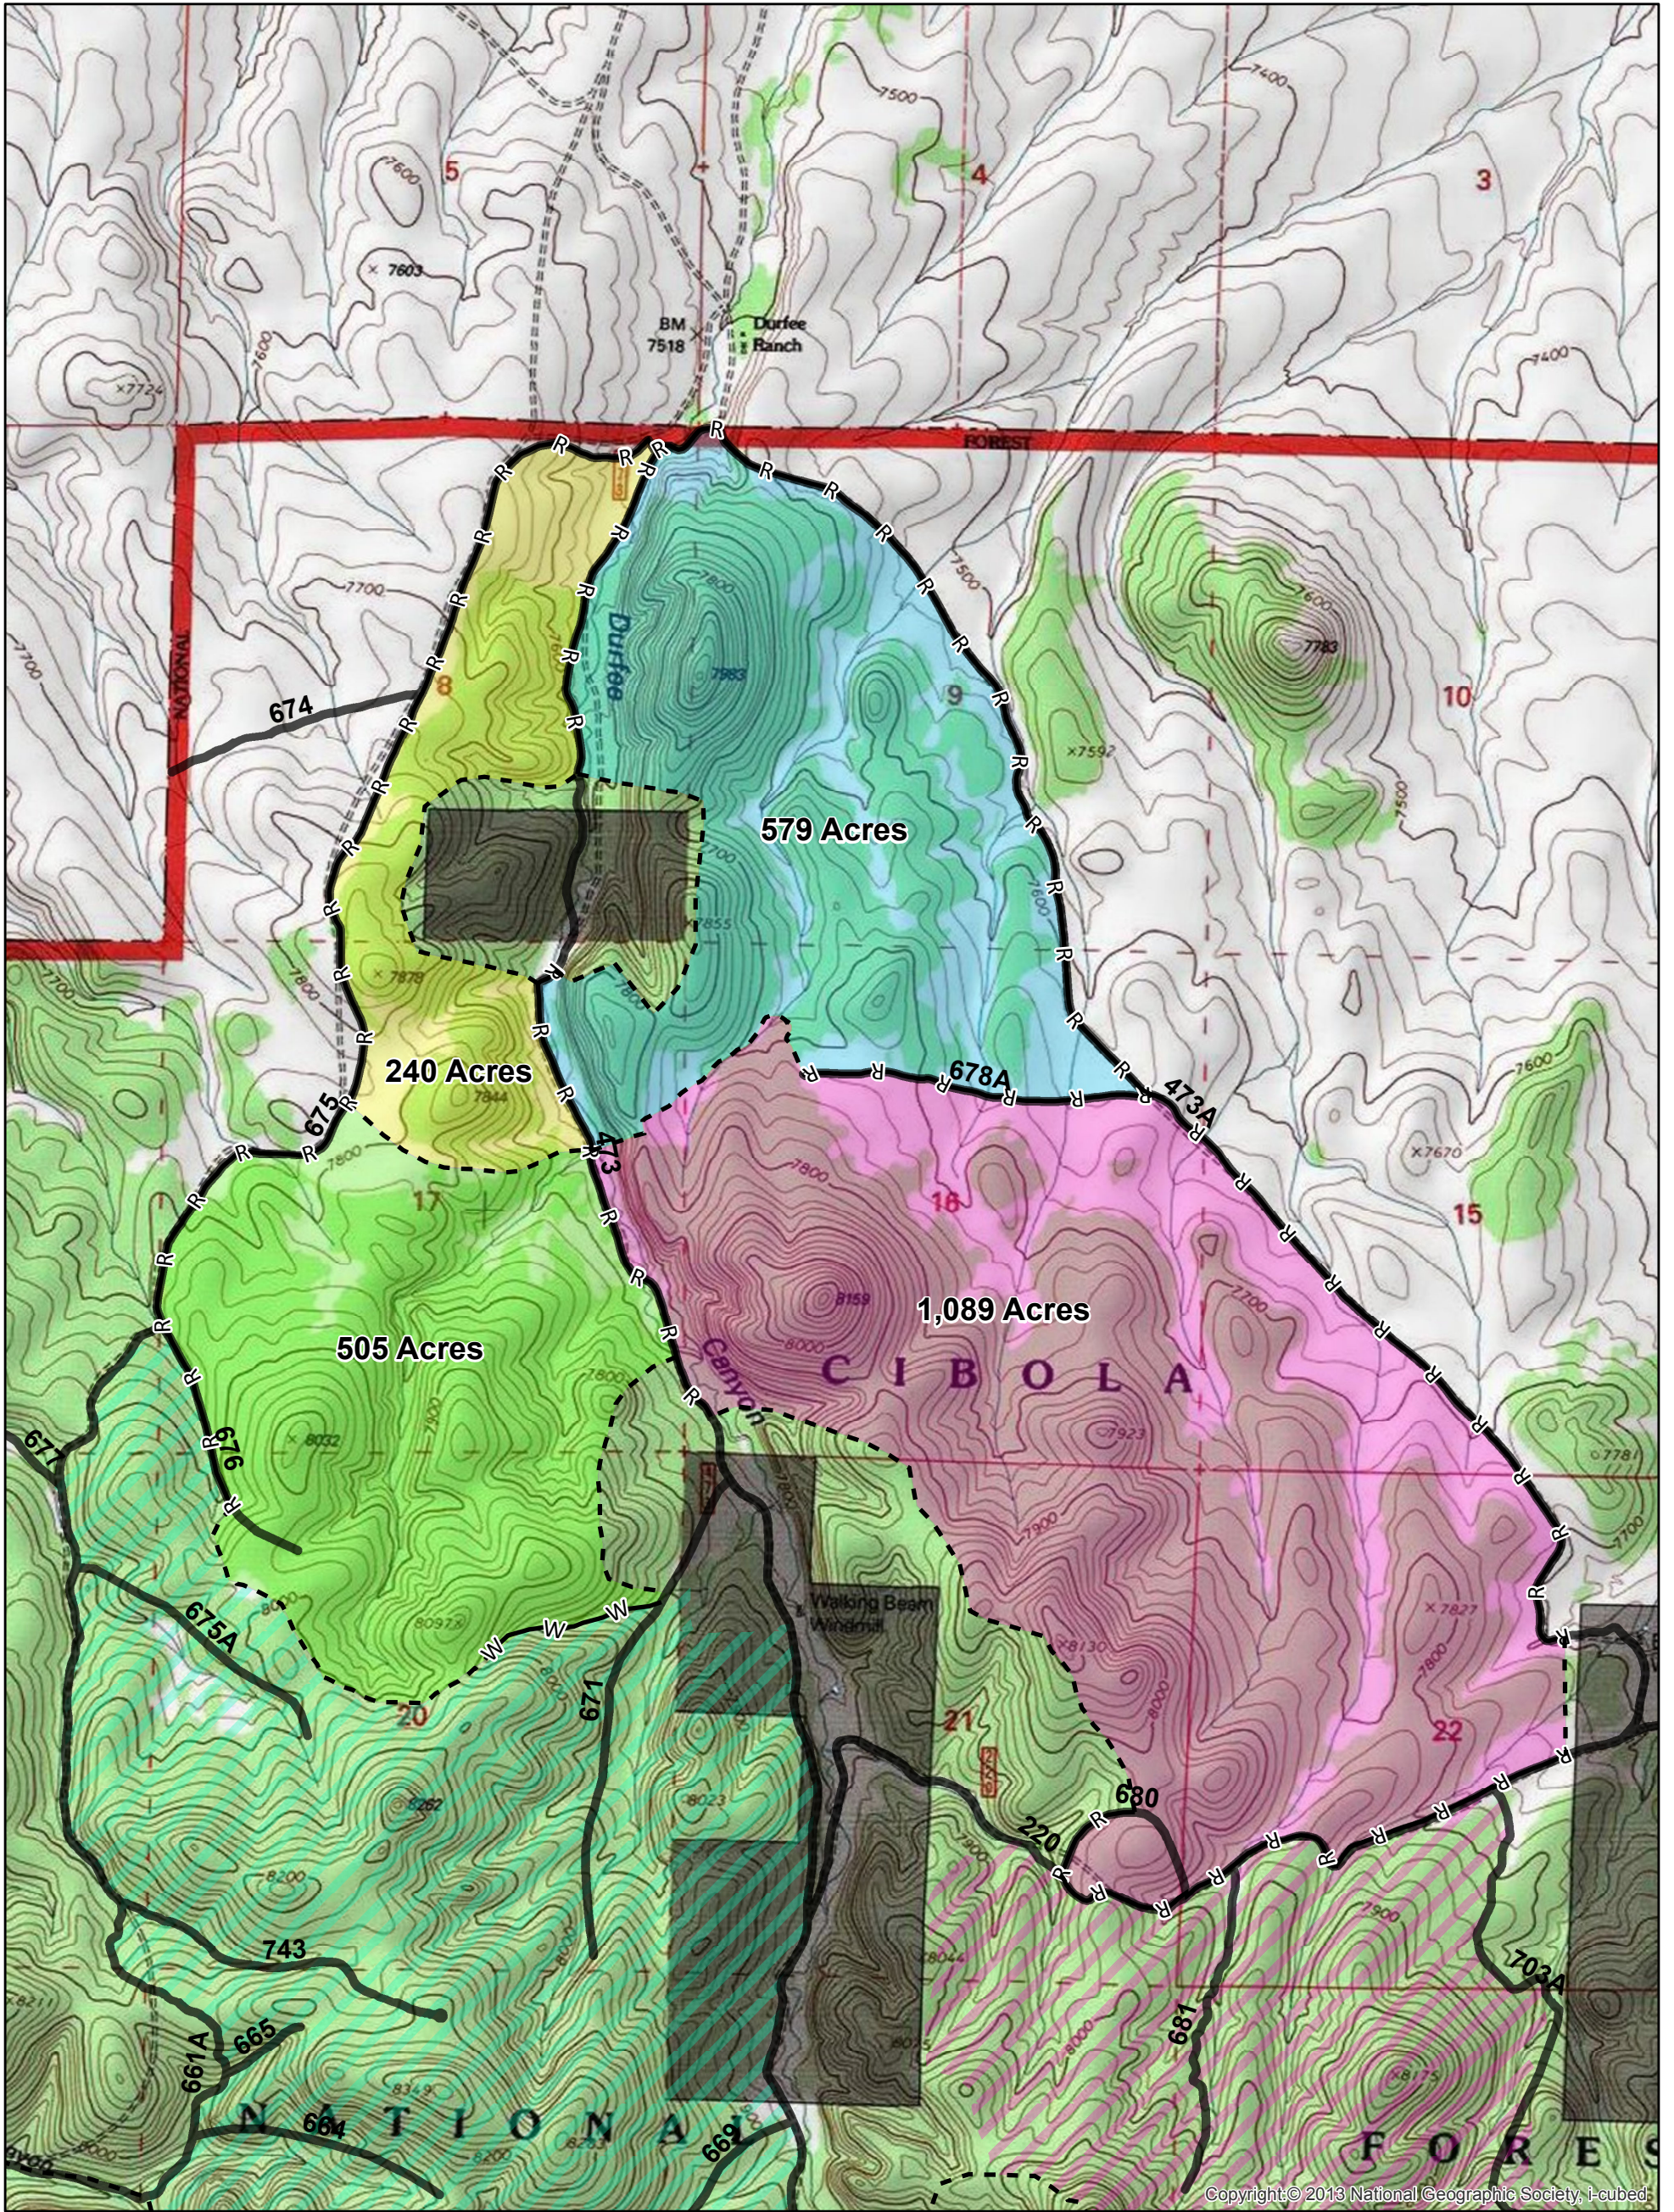

Durfee Bolander Rx Units 10, 11, 12, and 13

Legend

- Durfee Bolander 10
- Durfee Bolander 11
- Durfee Bolander 12
- Durfee Bolander 13
- Durfee Bolander 5
- Durfee Bolander 9
- Proposed Handline (Not Flagged)
- R — R Road as Completed Line
- W — W Wash as Completed Line
- Road

North American Datum 1983
UTM Zone 13 North

0 0.25 0.5 0.75 1 Miles

kbarron 1/31/2020
1540 hrs

Copyright © 2013 National Geographic Society, I-cubed