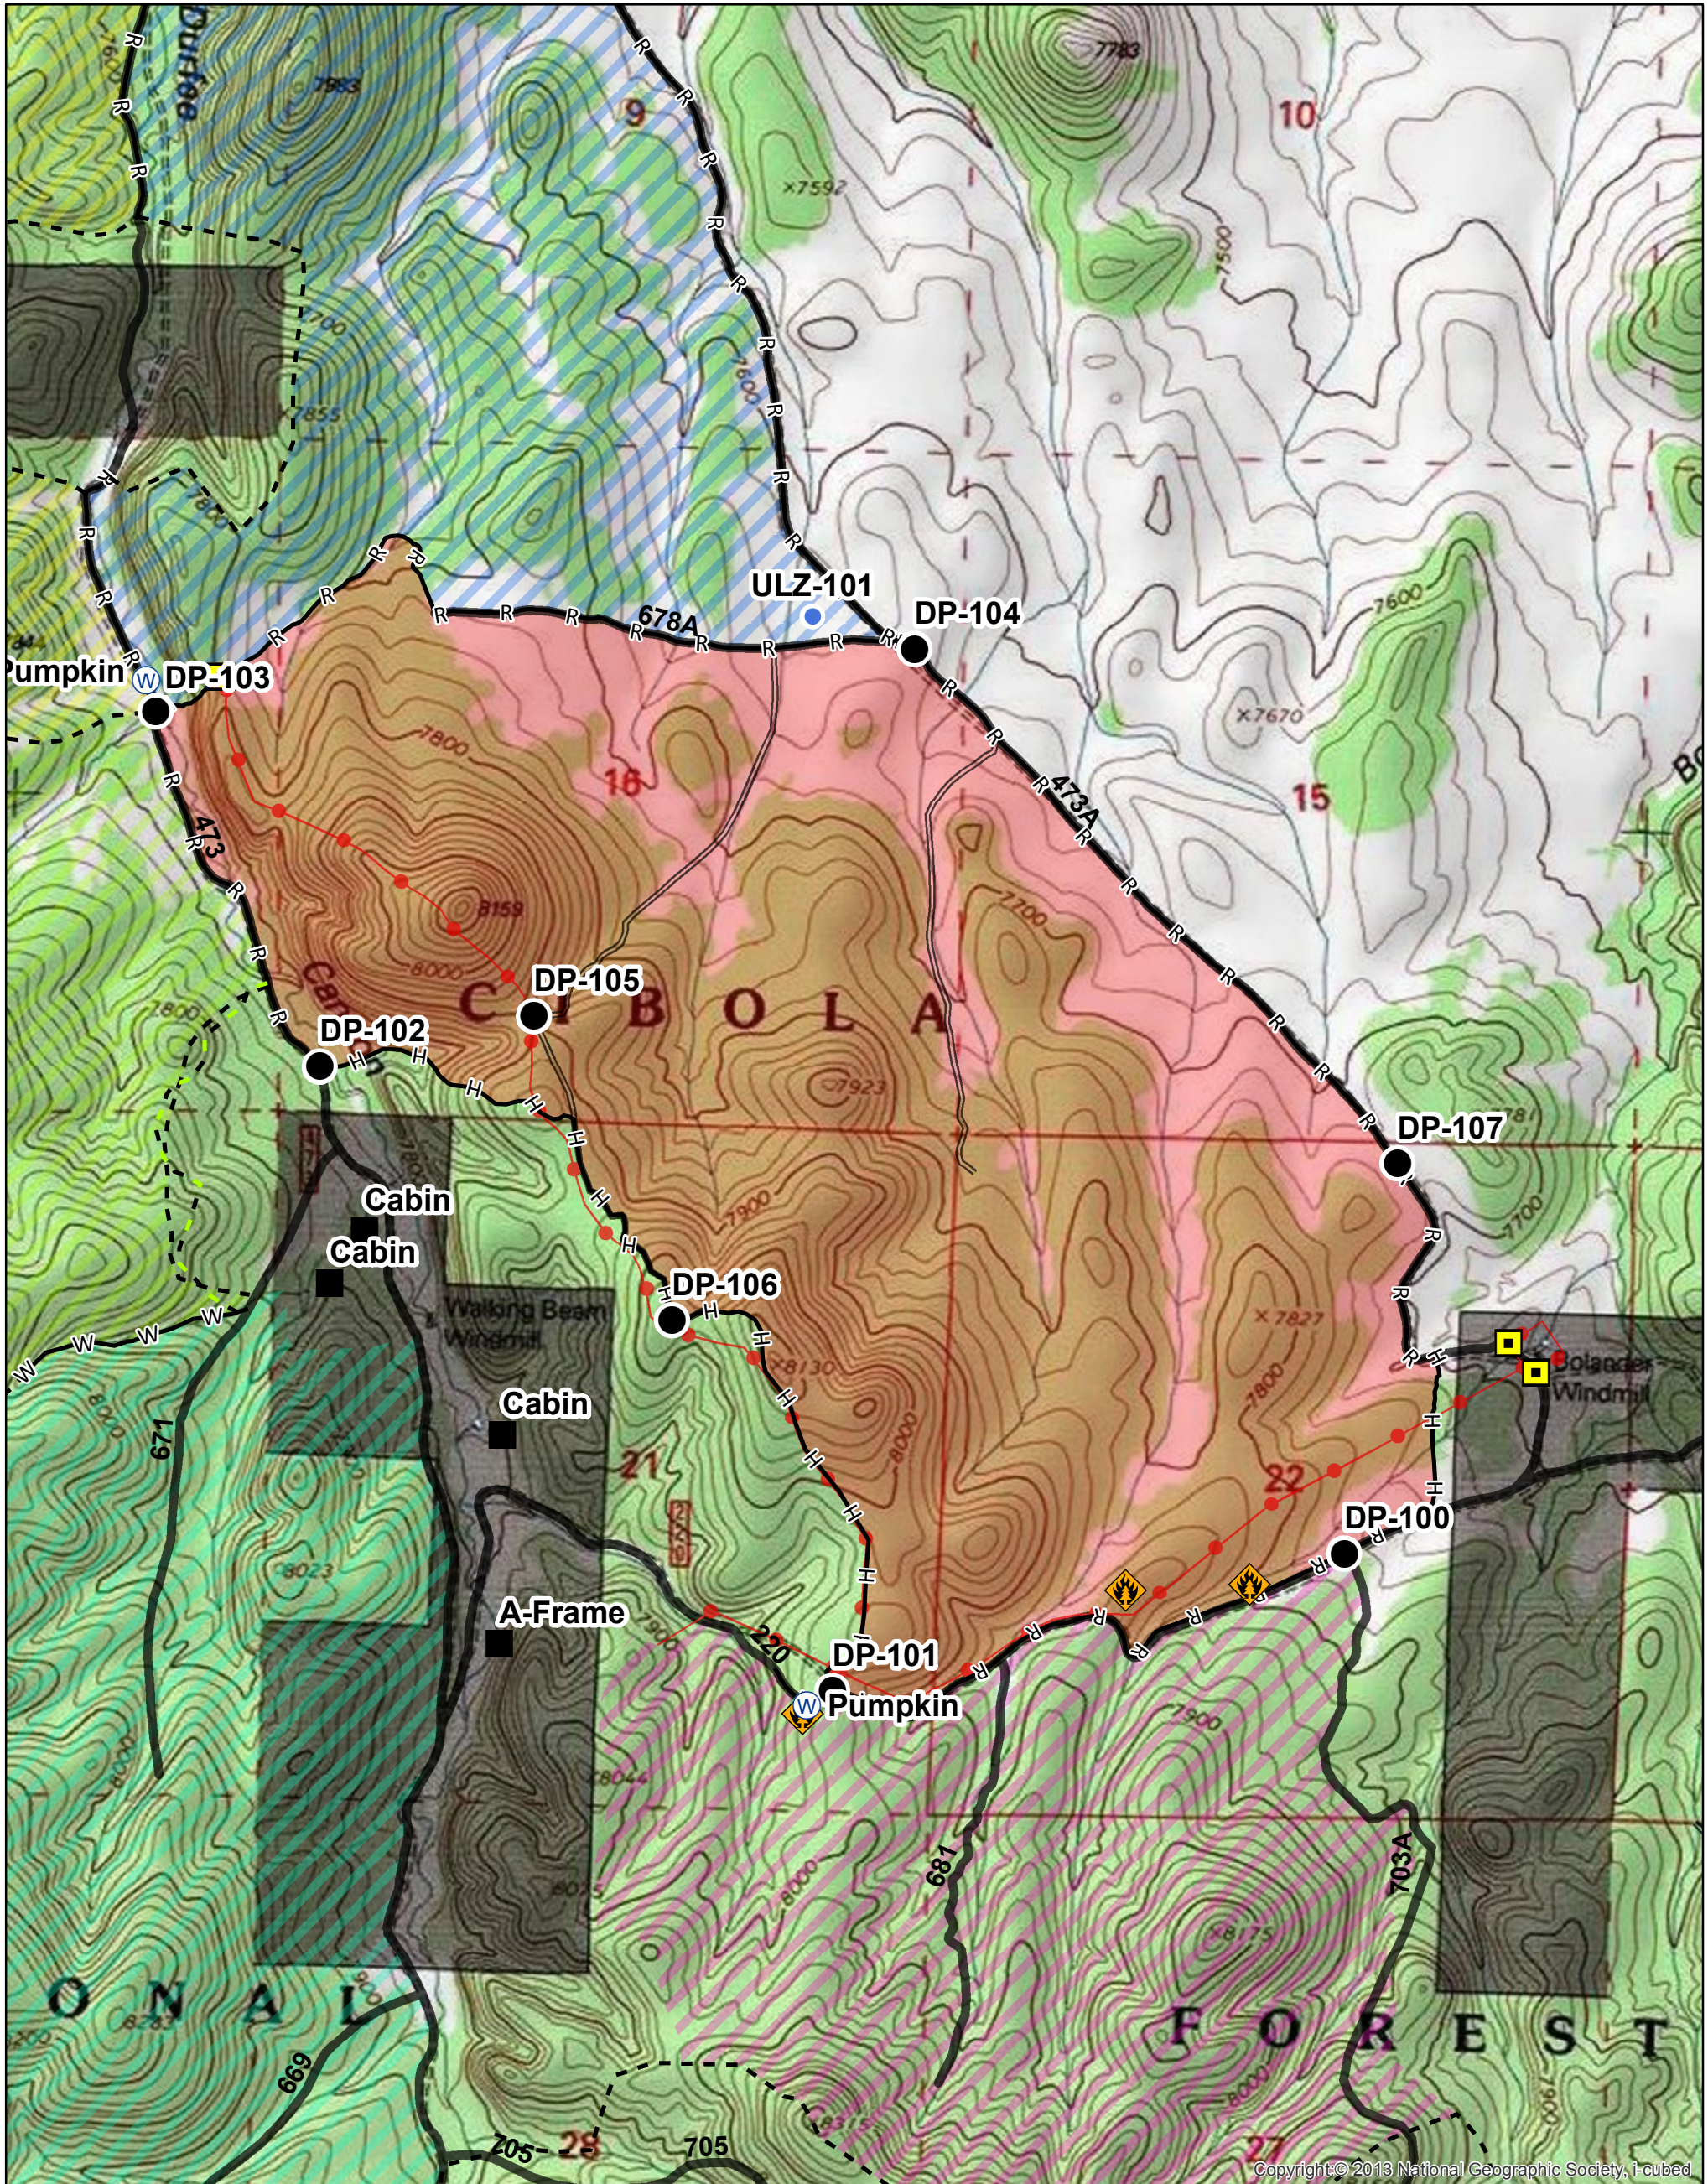

# Durfee Bolander Rx Unit 10 (1,074.5 Acres)

## Legend

- Durfee Bolander 10
- Durfee Bolander 11
- Durfee Bolander 12
- Durfee Bolander 13
- Durfee Bolander 5
- Durfee Bolander 9
- Road
- Completed Handline
- Proposed Hand-Line (Green Flag-Line)
- Proposed Handline (Not Flagged)
- Road as Completed Line
- Wash as Completed Line
- Fence Line
- Two Track (UTV Recommended)

- Drop Point
- Fuel Site
- Gate
- Helispot
- Structure
- Water Source

North American Datum 1983  
UTM Zone 13 North

N  
kbaron 6/14/2020  
1547 hrs

Copyright © 2013 National Geographic Society, i-cubed