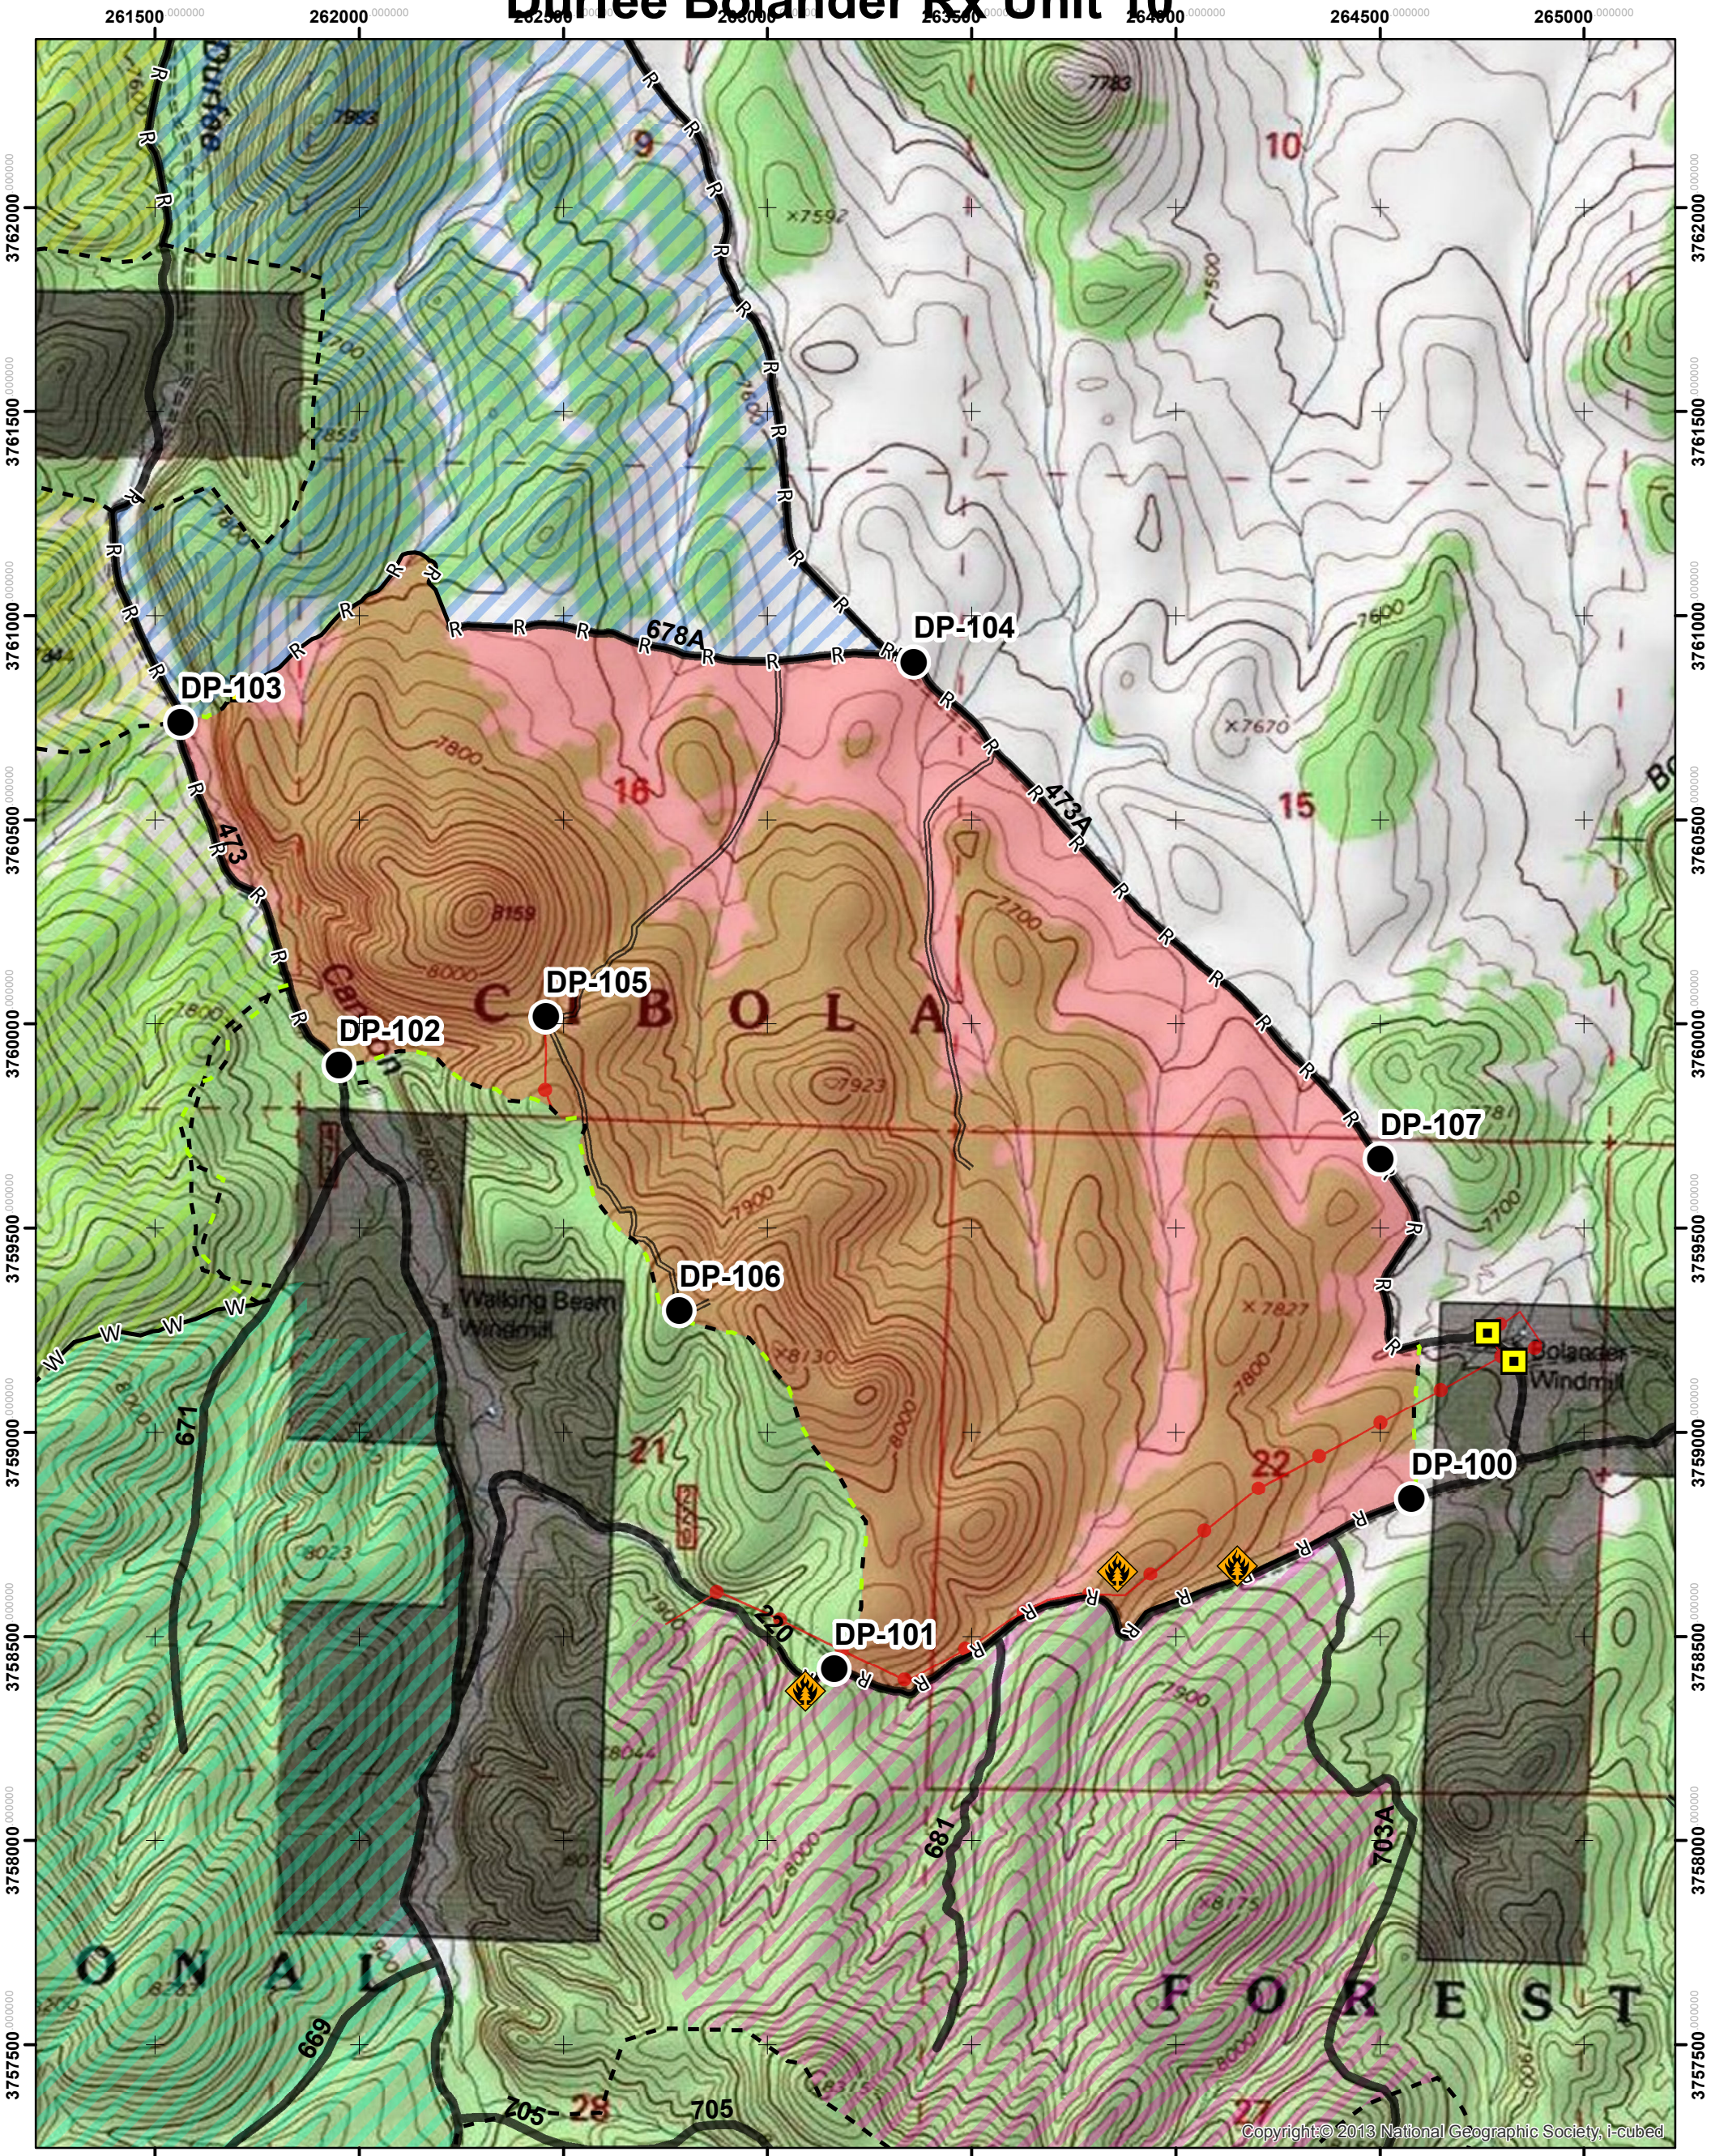

# Durfee Bolander Rx Unit 10

## Legend

- Durfee Bolander 10
- Durfee Bolander 11
- Durfee Bolander 12 R
- Durfee Bolander 13 W
- Durfee Bolander 5
- Durfee Bolander 9
- Proposed Hand-Line (Green Flag-Line)
- Proposed Handline (Not Flagged)
- Road as Completed Line
- Wash as Completed Line
- Fence Line
- Road
- Two Track (UTV Recommended)

- Drop Point
- Fuel Site
- Gate

North American Datum 1983  
UTM Zone 13 North

kbarron 3/19/2020  
1610 hrs

Copyright © 2013 National Geographic Society, i-cubed