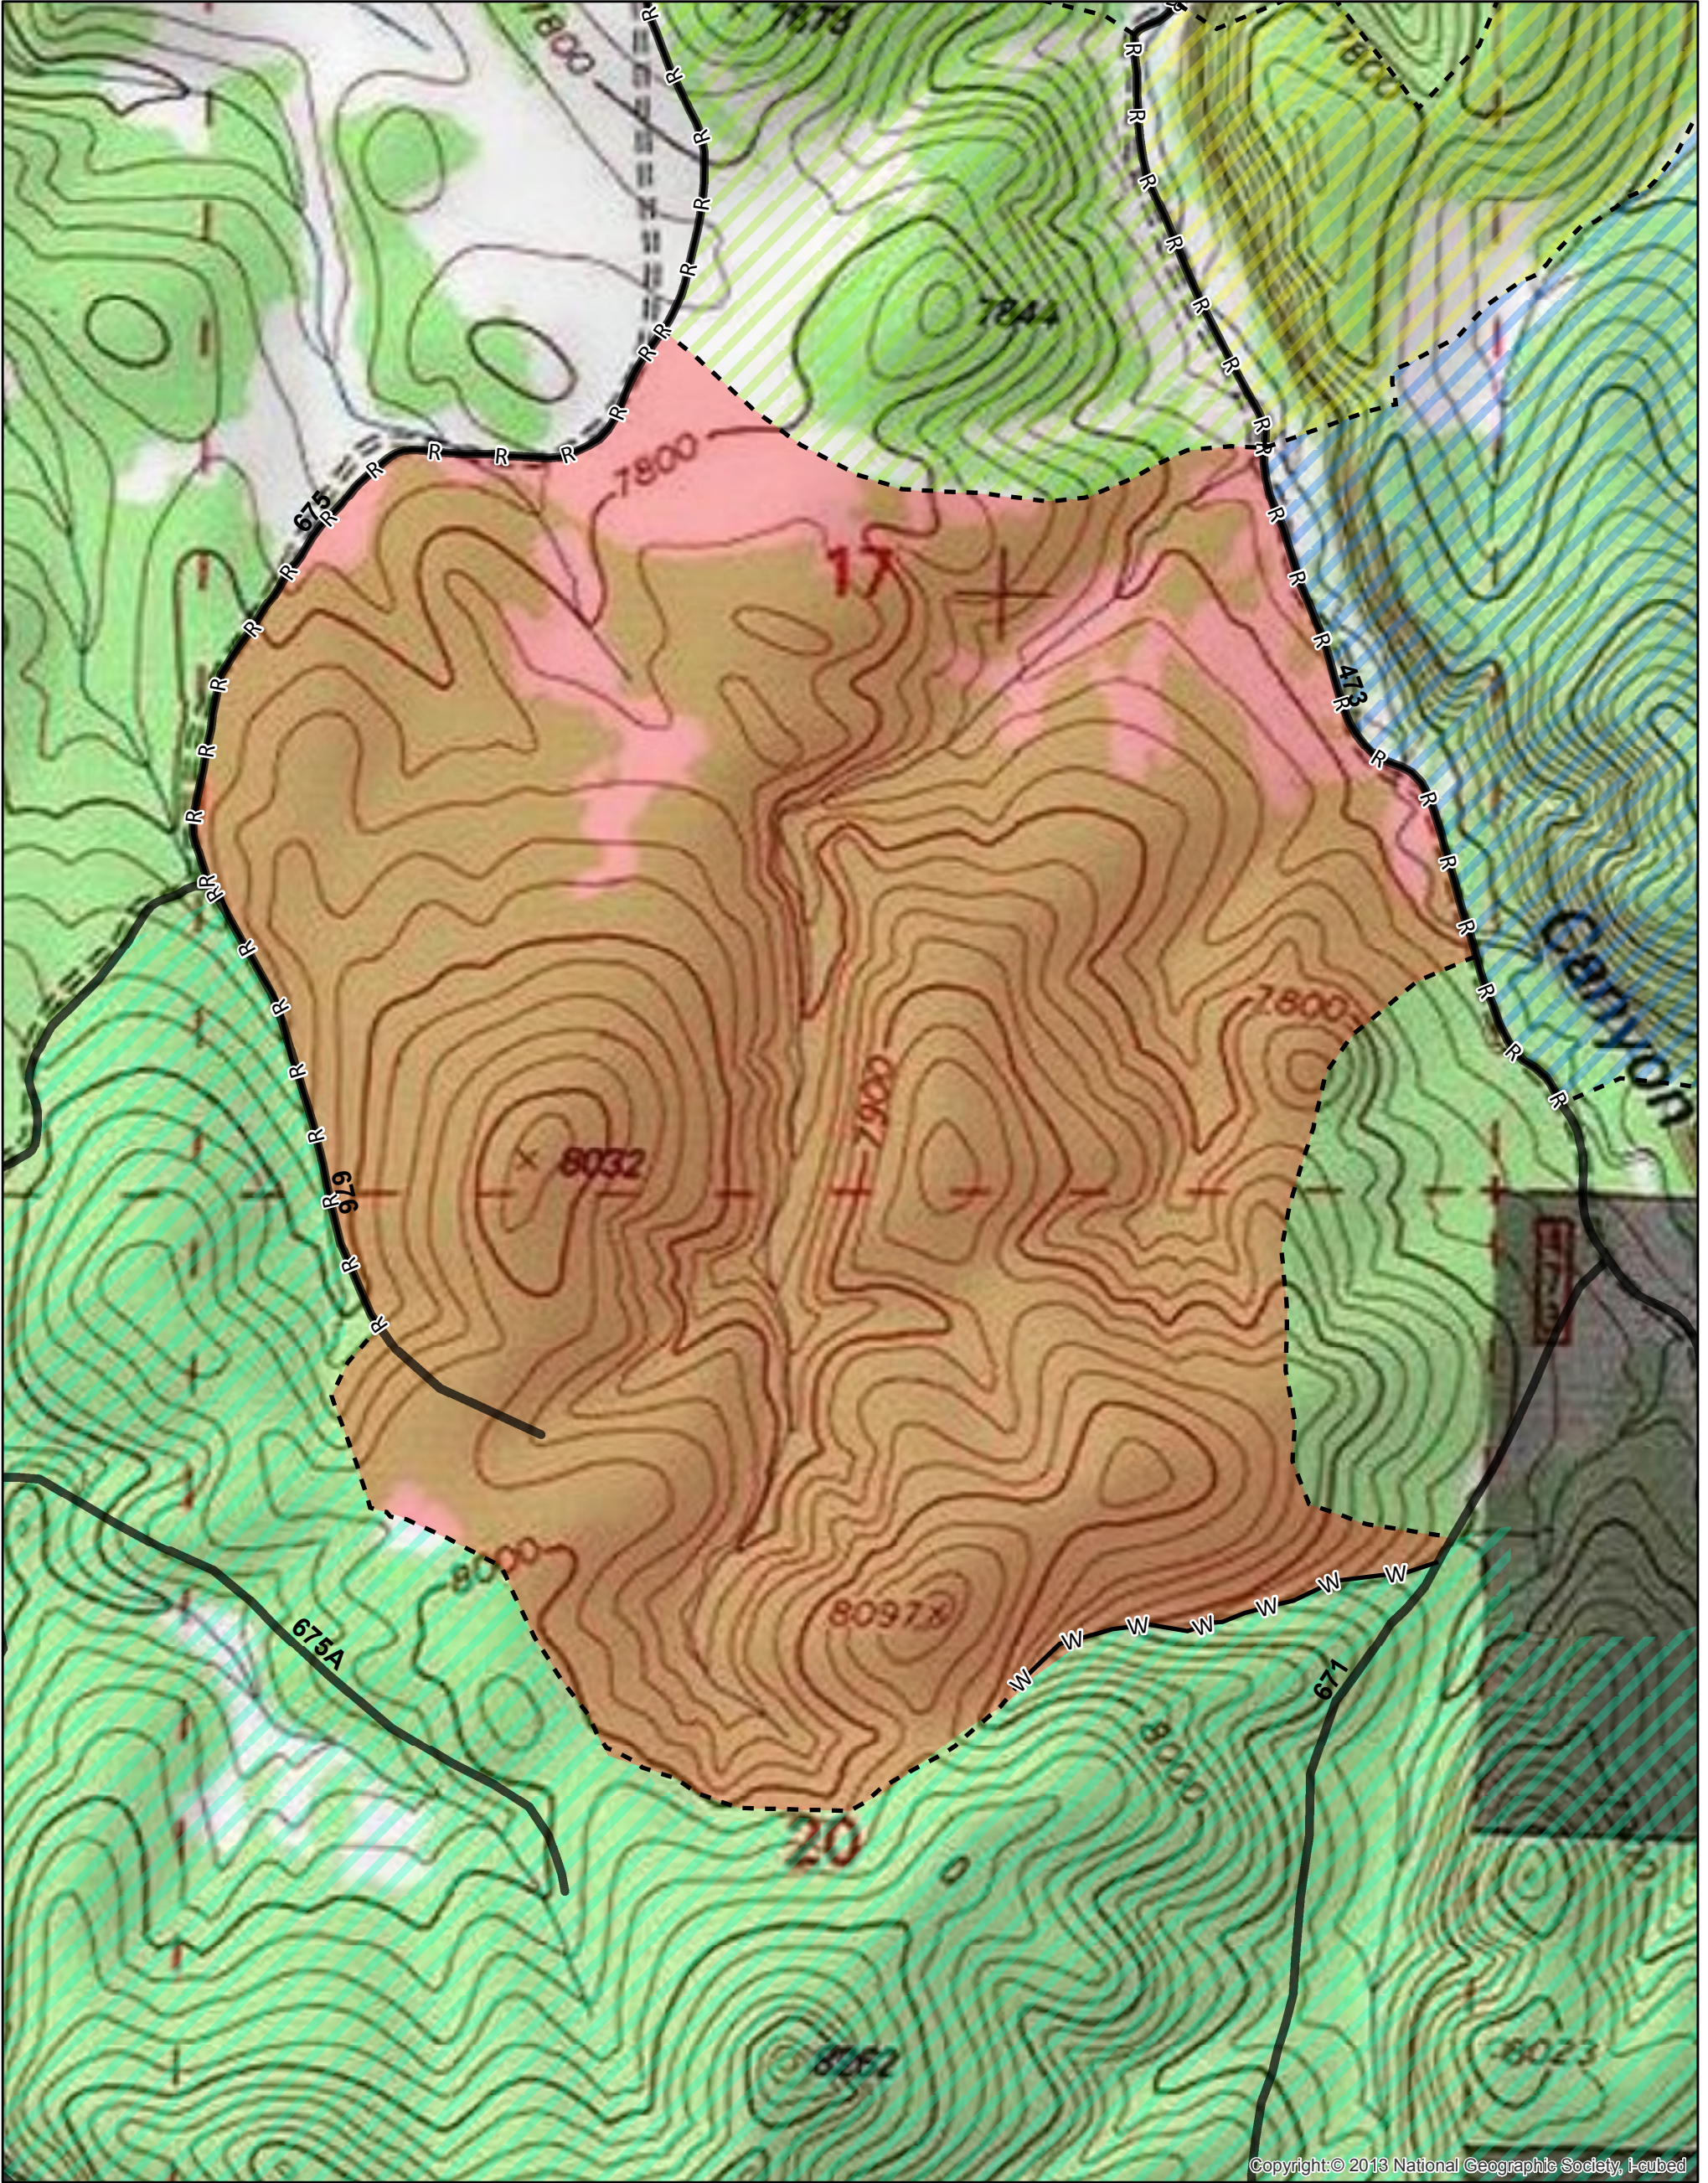

Durfee Bolander Rx Unit 11

Copyright © 2013 National Geographic Society, i-cubed

Legend

-  Durfee Bolander 10
-  Durfee Bolander 11
-  Durfee Bolander 12
-  Durfee Bolander 13
-  Durfee Bolander 9
-  Proposed Handline (Not Flagged)
-  Road as Completed Line
-  Wash as Completed Line
-  Road

North American Datum 1983
UTM Zone 13 North

0 0.2 0.4 0.6 0.8 Miles

kbarron 1/31/2020
1605 hrs