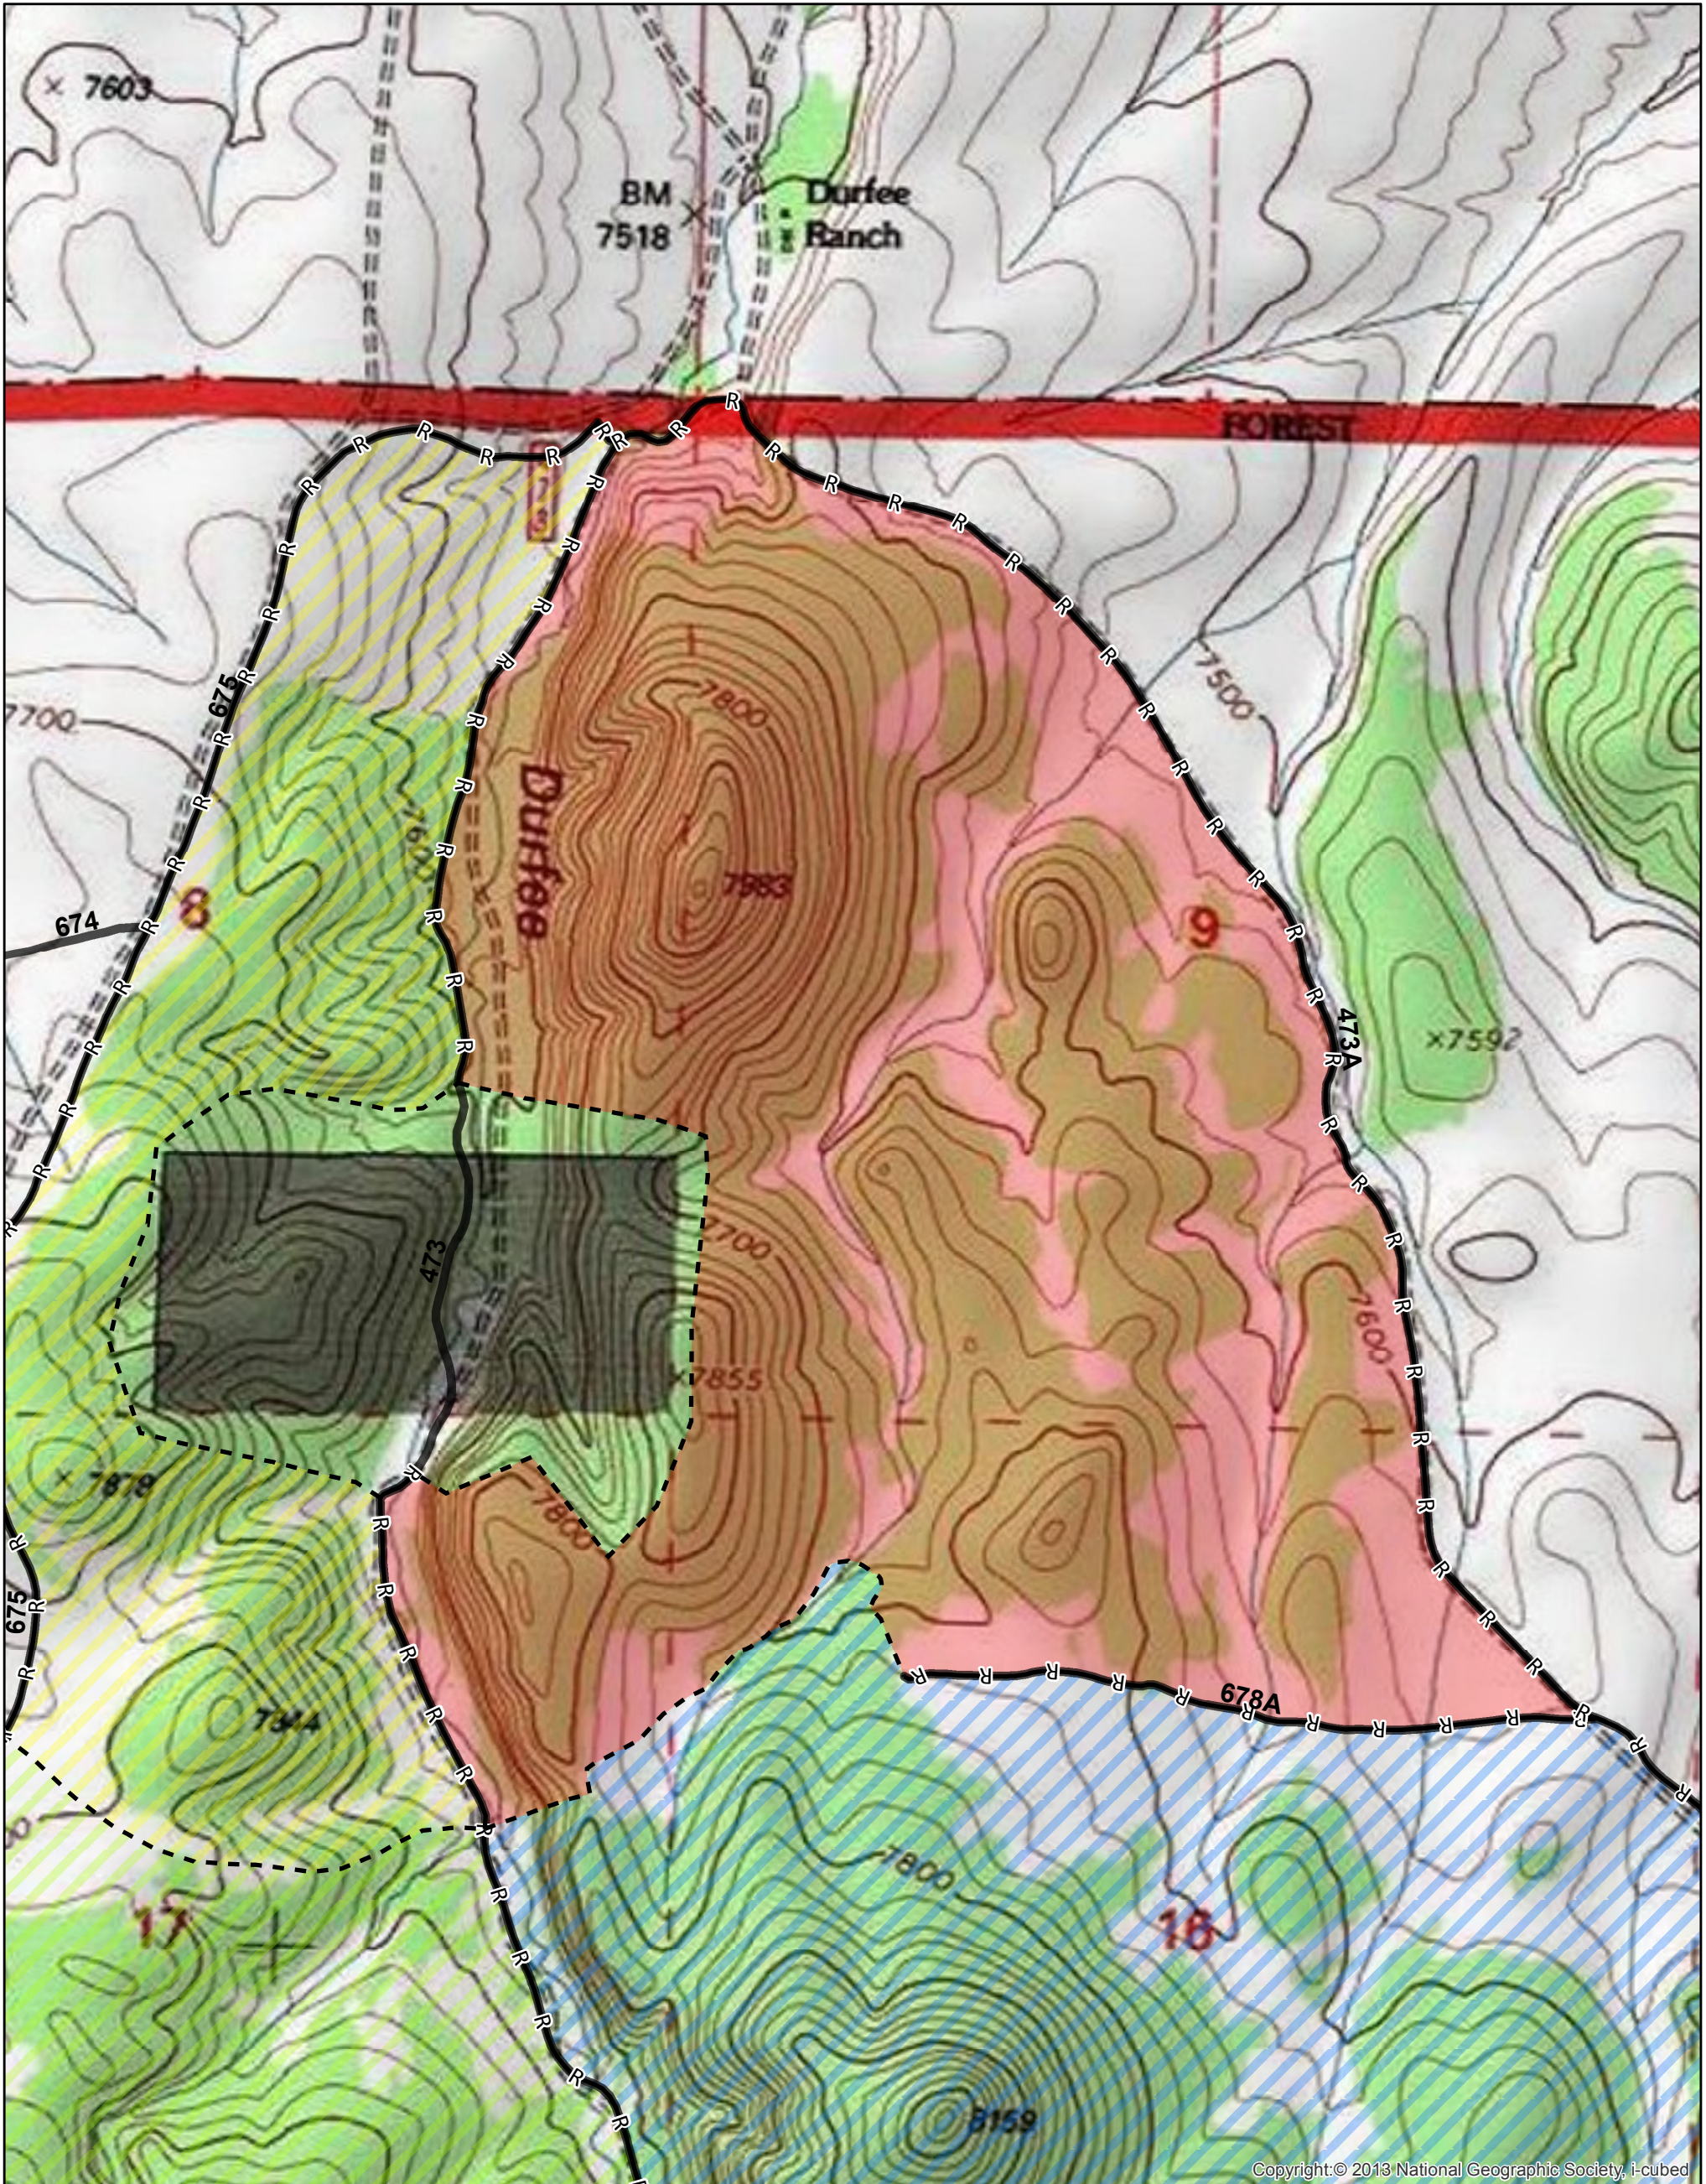

Durfee Bolander Rx Unit 12

Copyright © 2013 National Geographic Society, i-cubed

North American Datum 1983
UTM Zone 13 North

Legend

-  Durfee Bolander 10
-  Durfee Bolander 11
-  Durfee Bolander 12
-  Durfee Bolander 13
-  Proposed Handline (Not Flagged)
-  Road as Completed Line
-  Road

kbaron 1/31/2020
1550 hrs