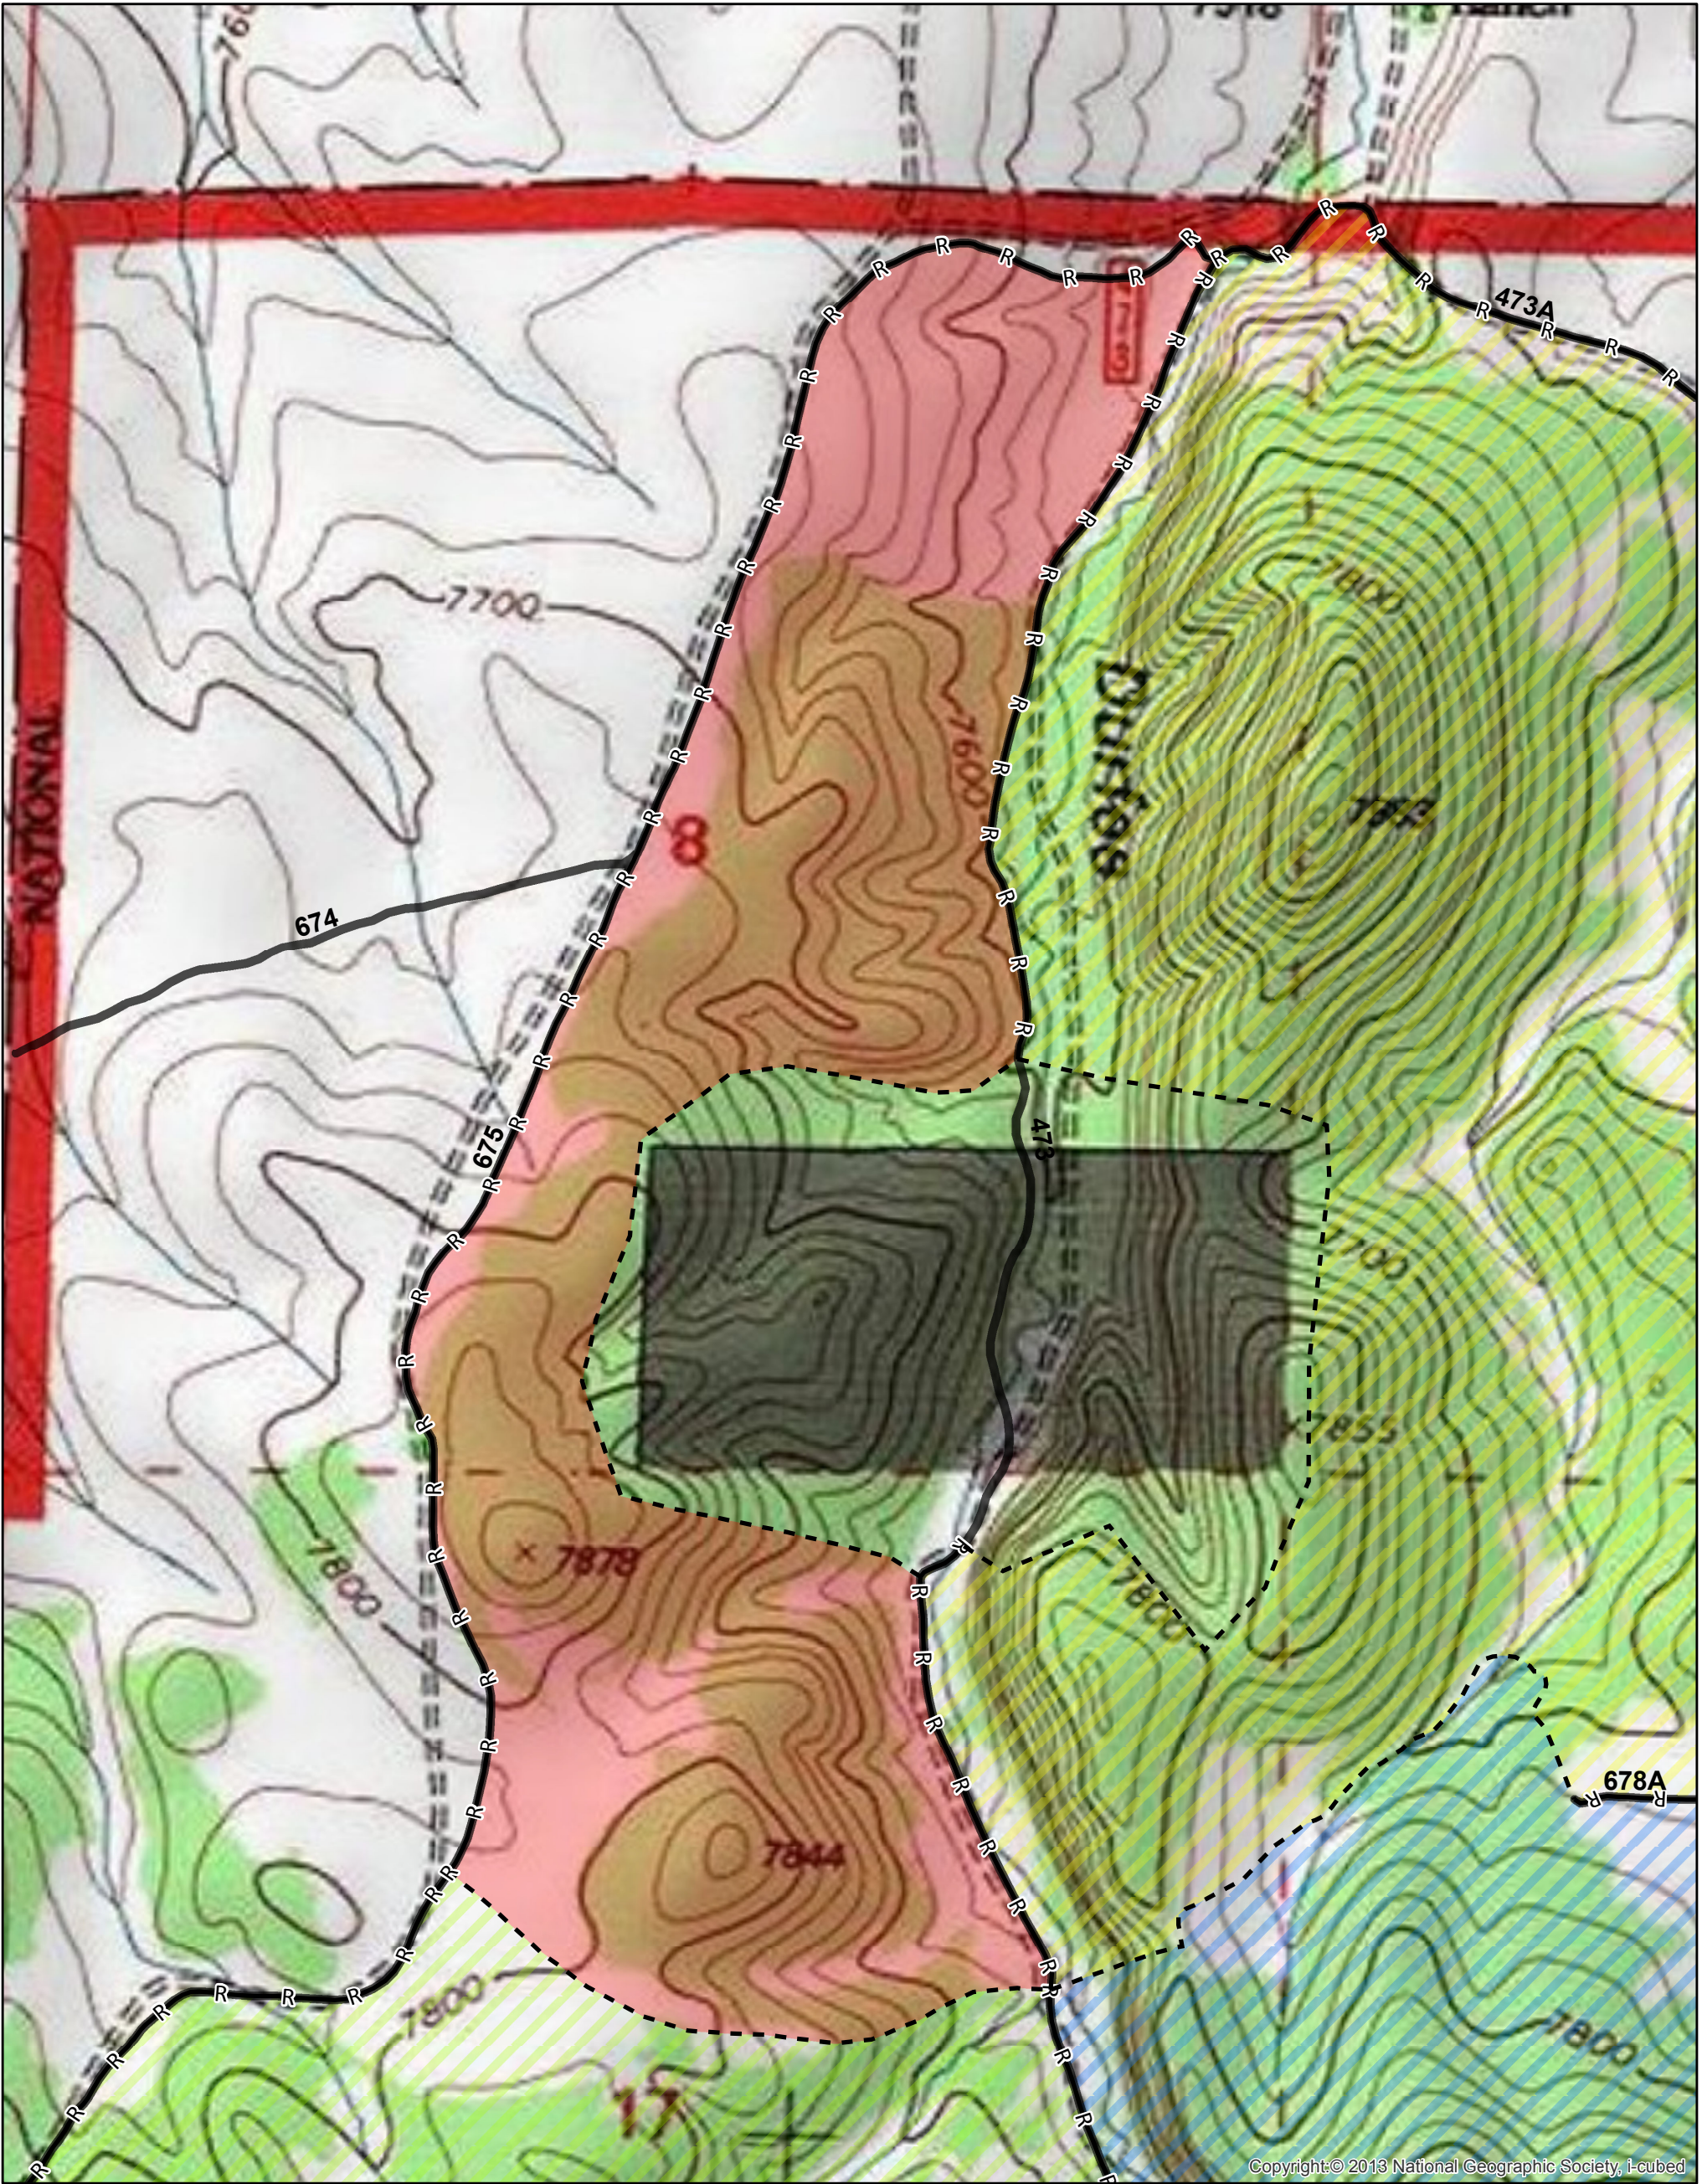

Durfee Bolander Rx Unit 13

Copyright © 2013 National Geographic Society, I-cubed

North American Datum 1983
UTM Zone 13 North

Legend

-  Durfee Bolander 10
-  Durfee Bolander 11
-  Durfee Bolander 12
-  Durfee Bolander 13
-  Proposed Handline (Not Flagged)
-  Road as Completed Line
-  Road

kbarron 1/31/2020
1600 hrs