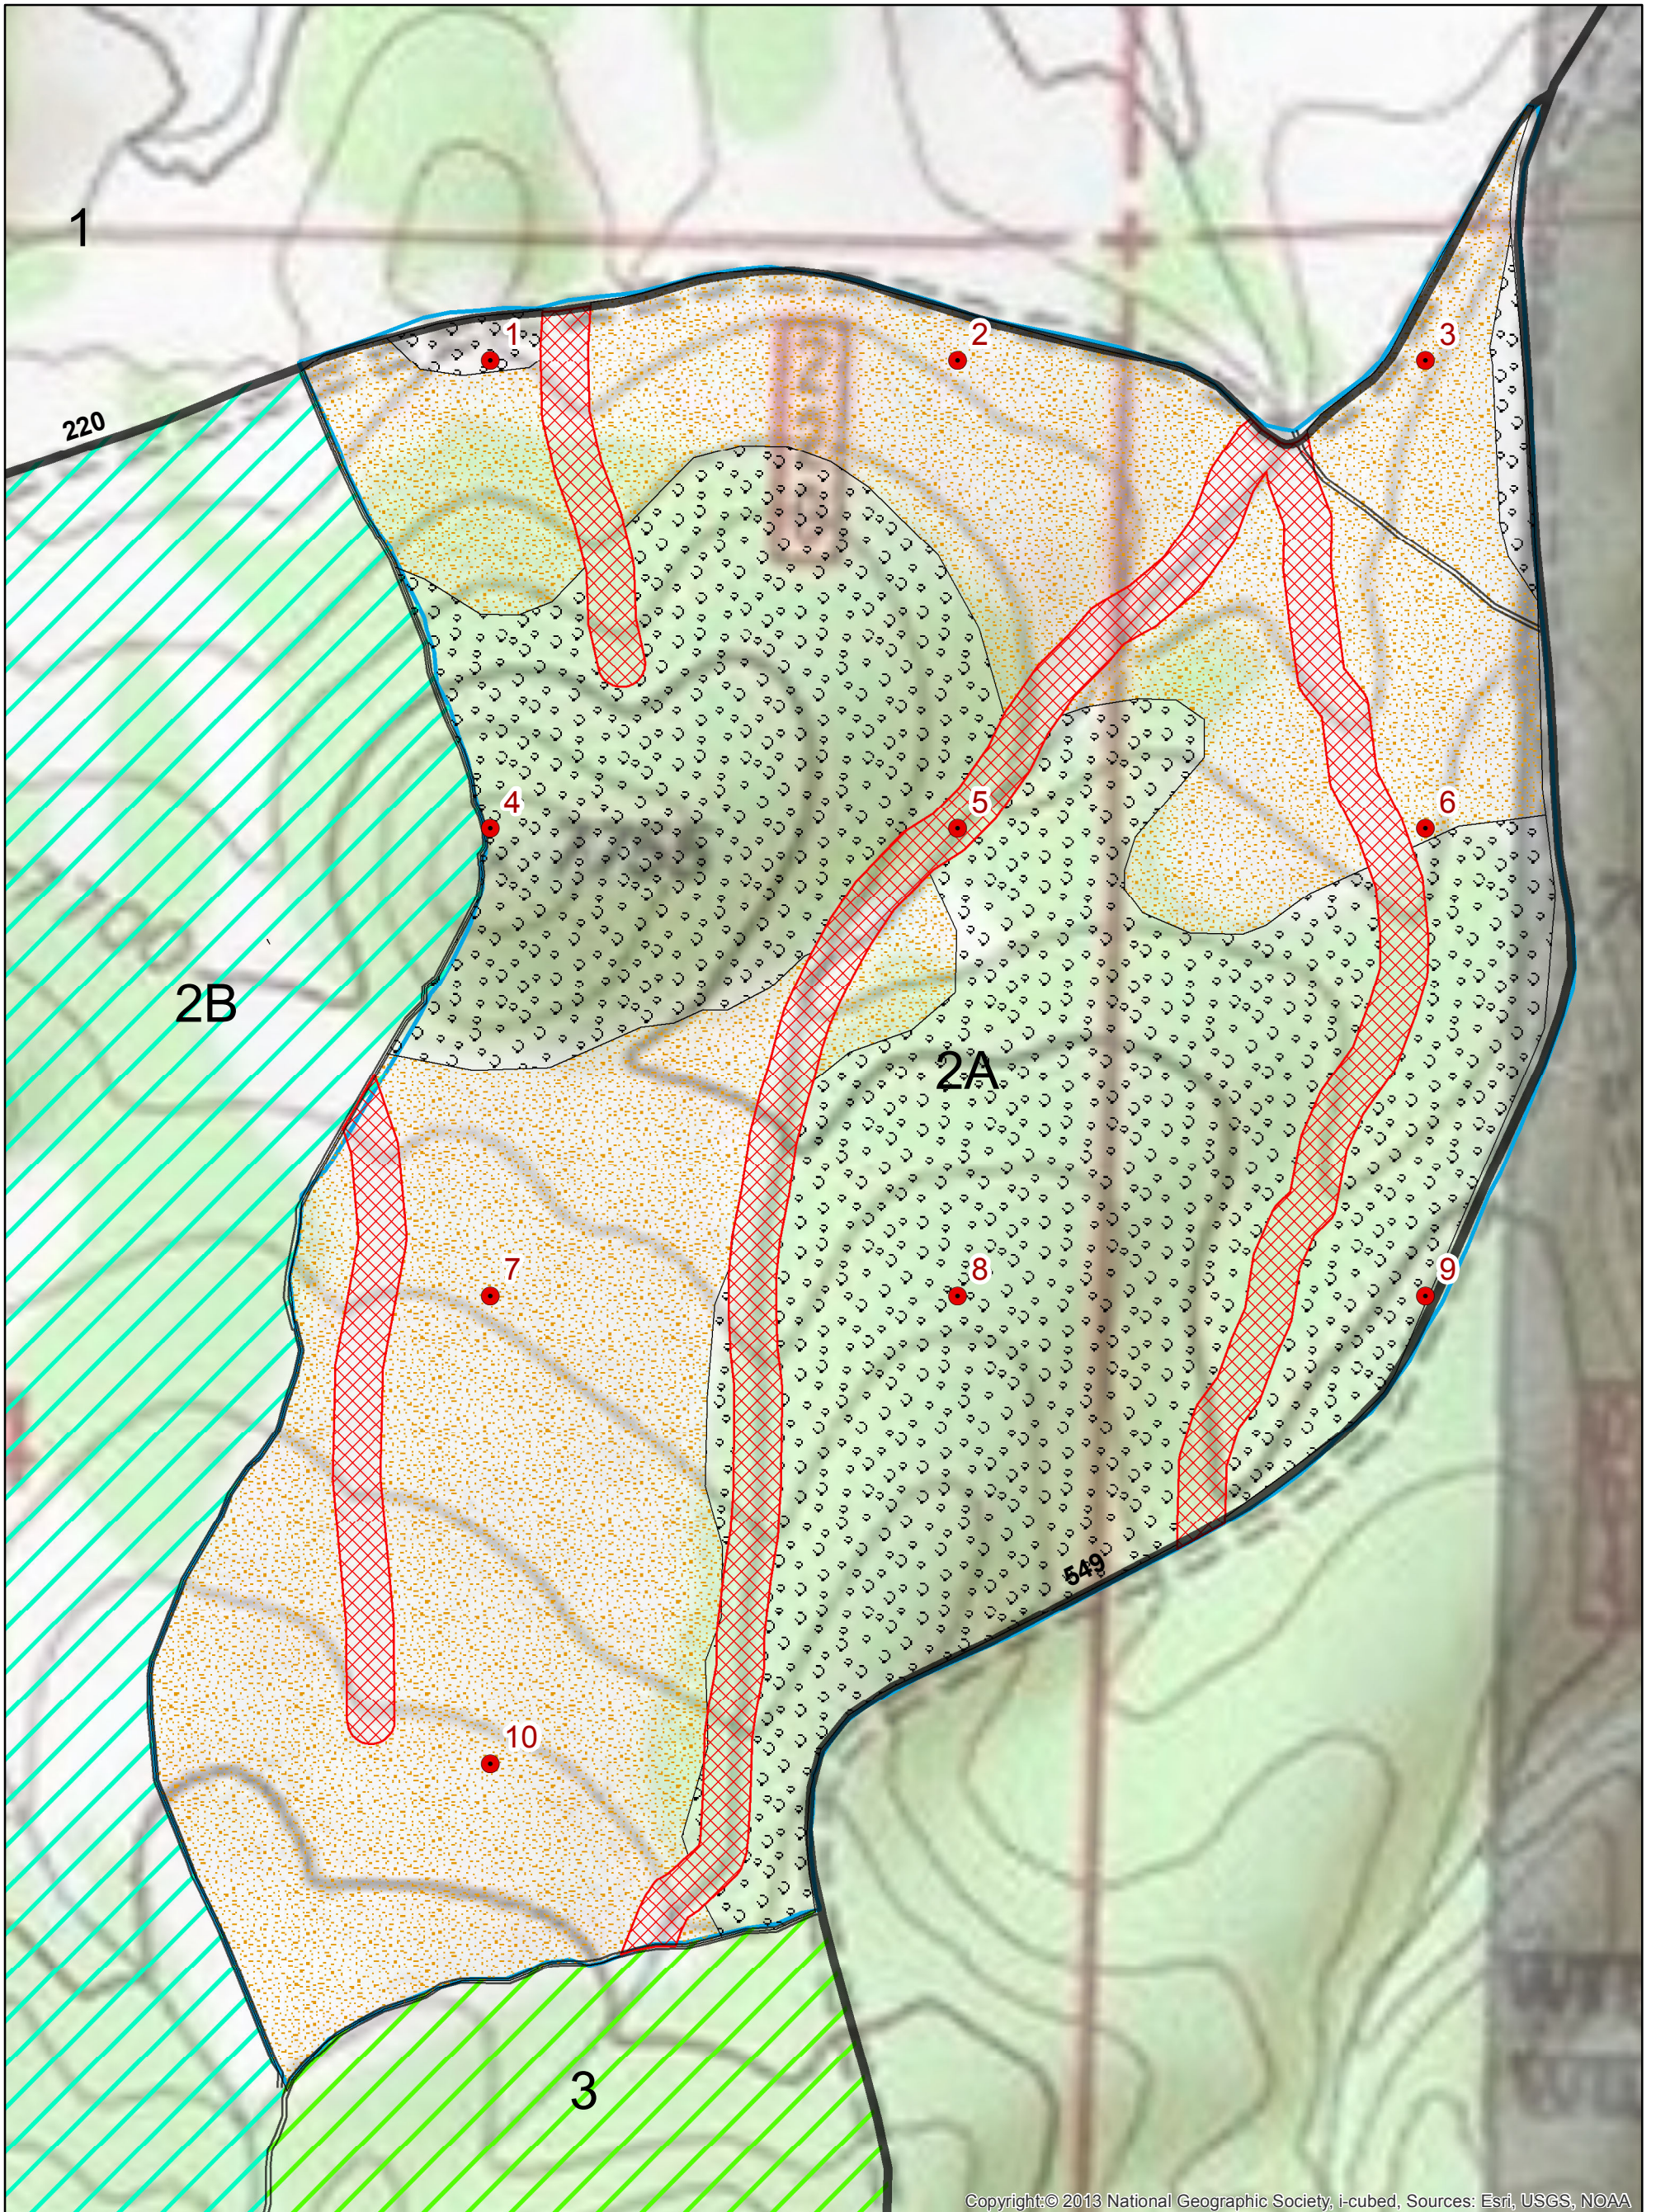

Durfee Bolander Unit 2A Photo Point Map

Legend

- 2A Photo Points
- 50 Foot Drainage Buffer
- Juniper Savanna w/ < 10 TPA
- PJ Woodland (Grouping)

North American Datum 1983
UTM Zone 13 North

kbarron 6/11/2020
1054 hrs