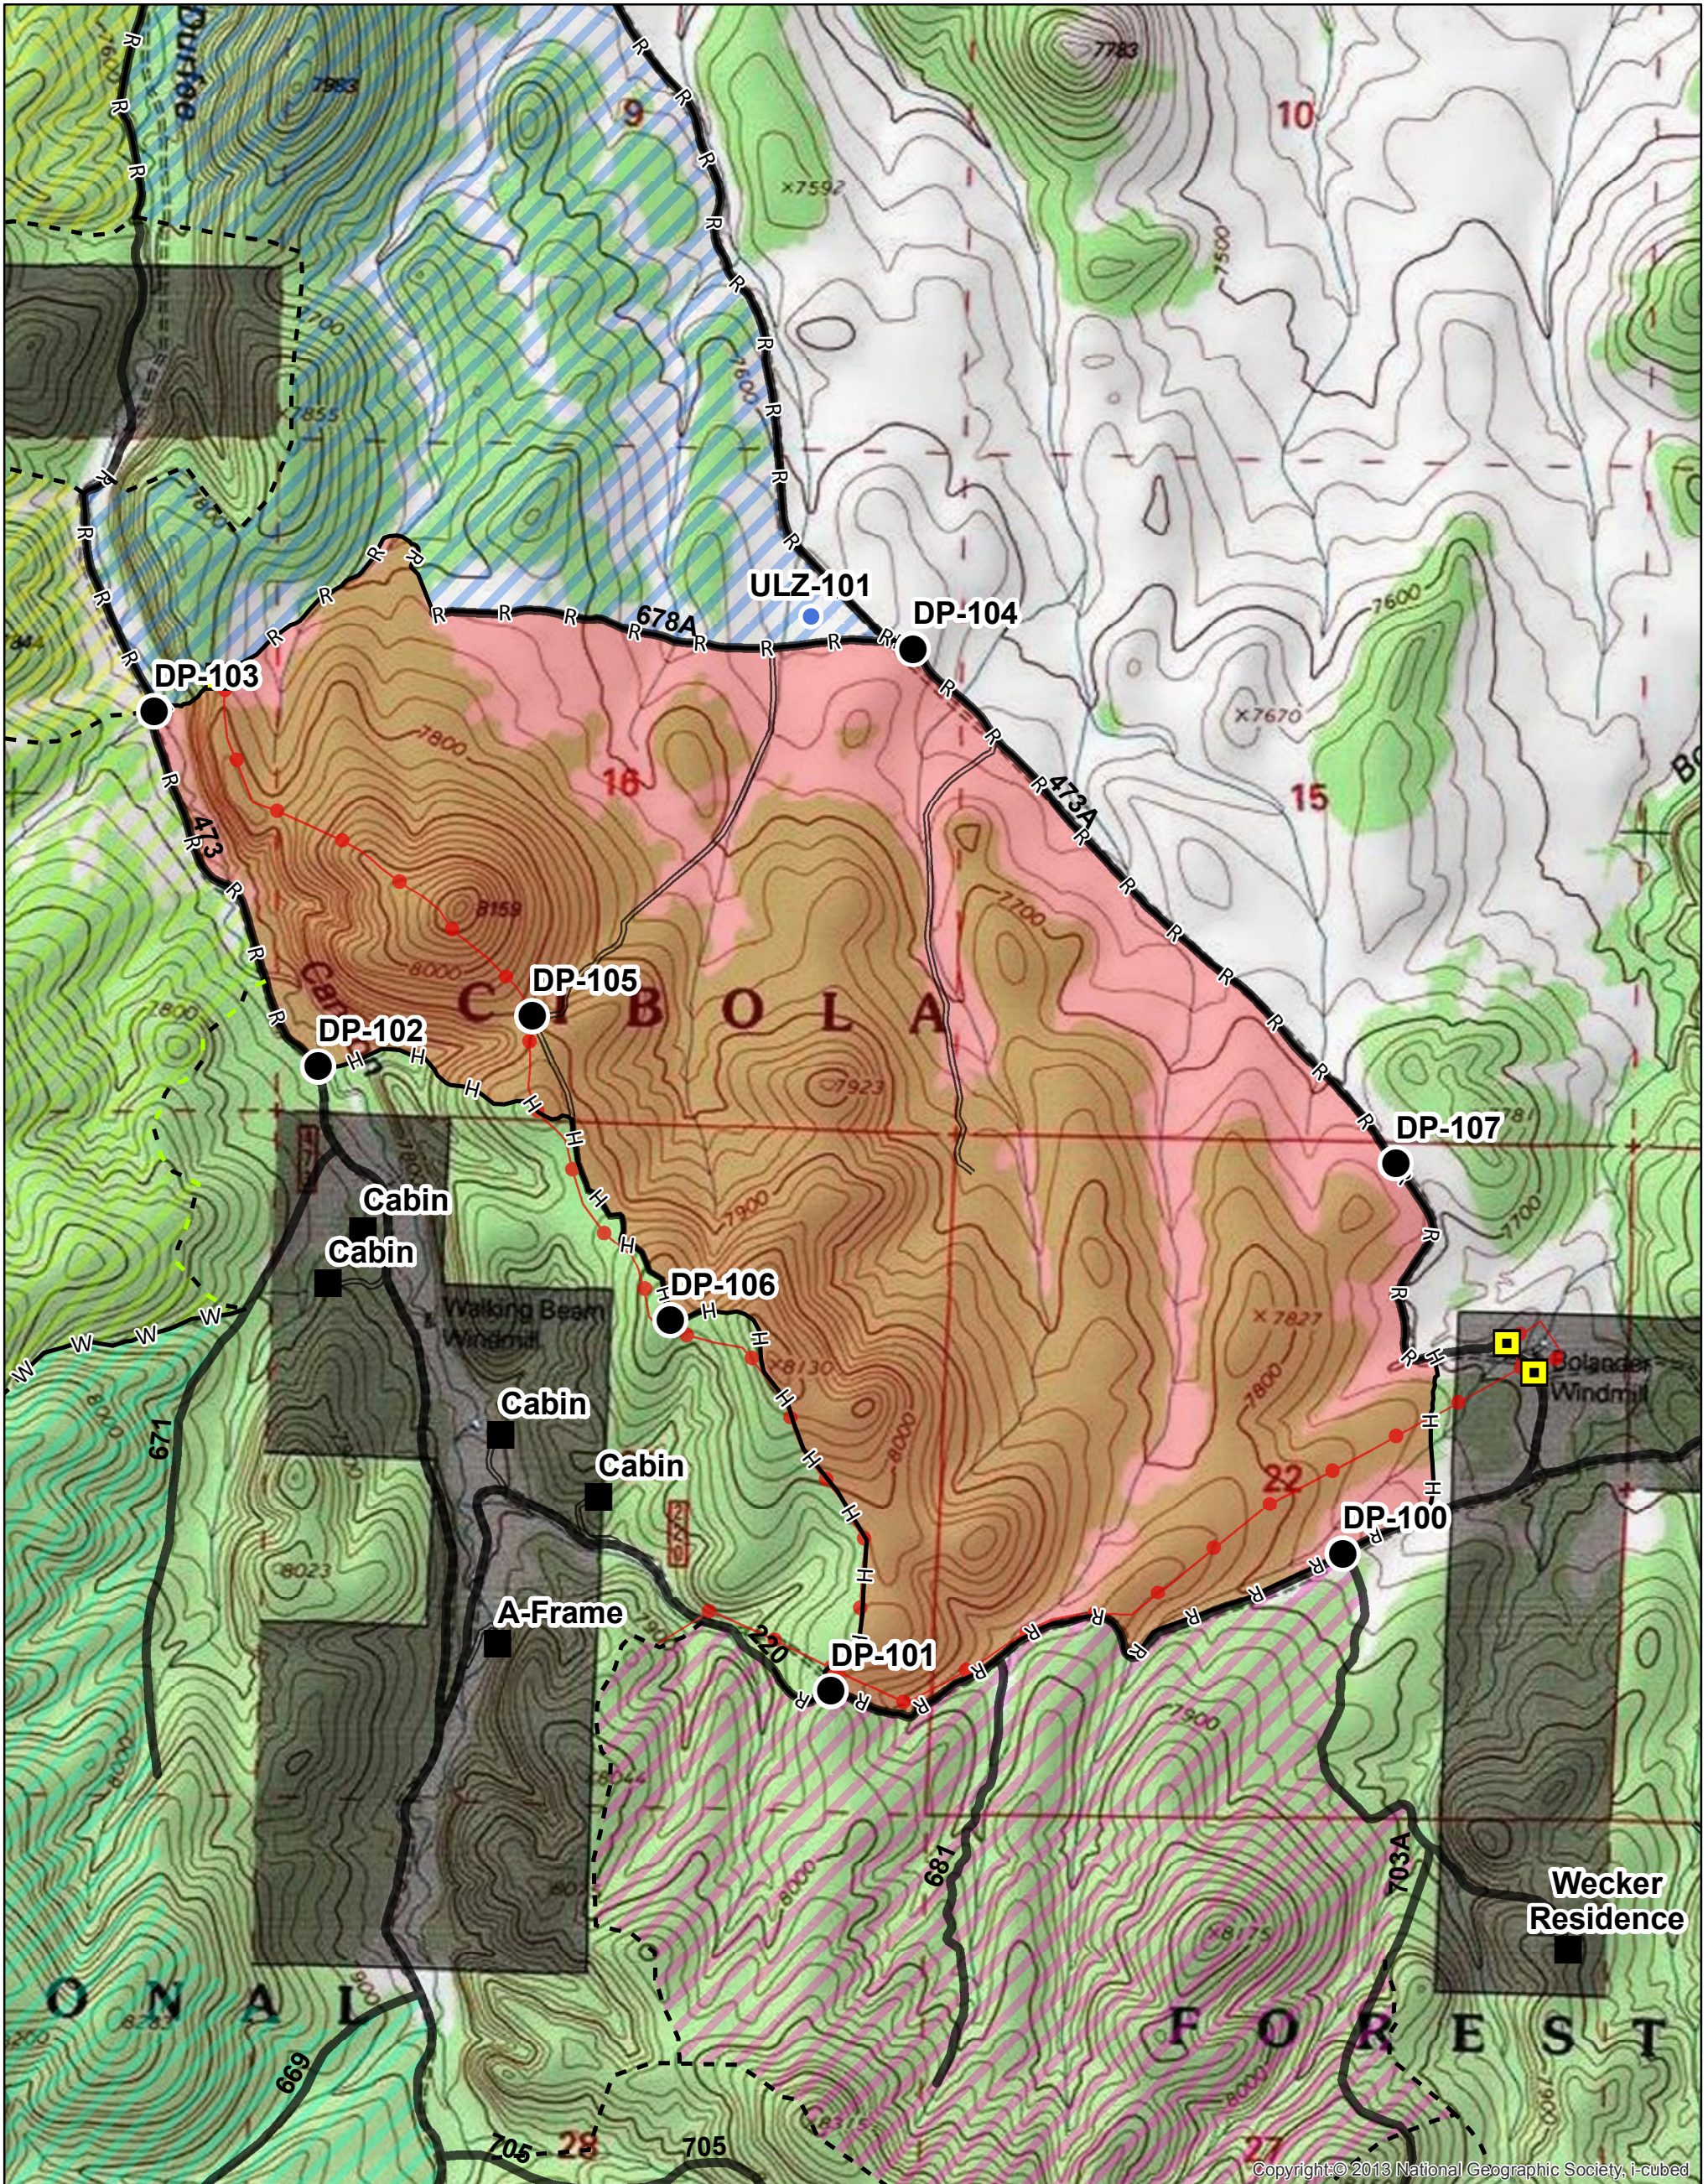

Durfee Bolander Rx Unit 10 (1,074.5 Acres)

Copyright © 2013 National Geographic Society, i-cubed

Legend

- Durfee Bolander 10
- Durfee Bolander 11
- Durfee Bolander 12
- Durfee Bolander 13
- Durfee Bolander 5
- Durfee Bolander 9
- Road
- Two Track (UTV Recommended)
- Completed Handline
- Proposed Hand-Line (Green Flag-Line)
- Proposed Handline (Not Flagged)
- Road as Completed Line
- Wash as Completed Line
- Fence Line

- Drop Point
- Gate
- Helispot
- Structure

North American Datum 1983
UTM Zone 13 North

kbarron 5/3/2021
1036 hrs