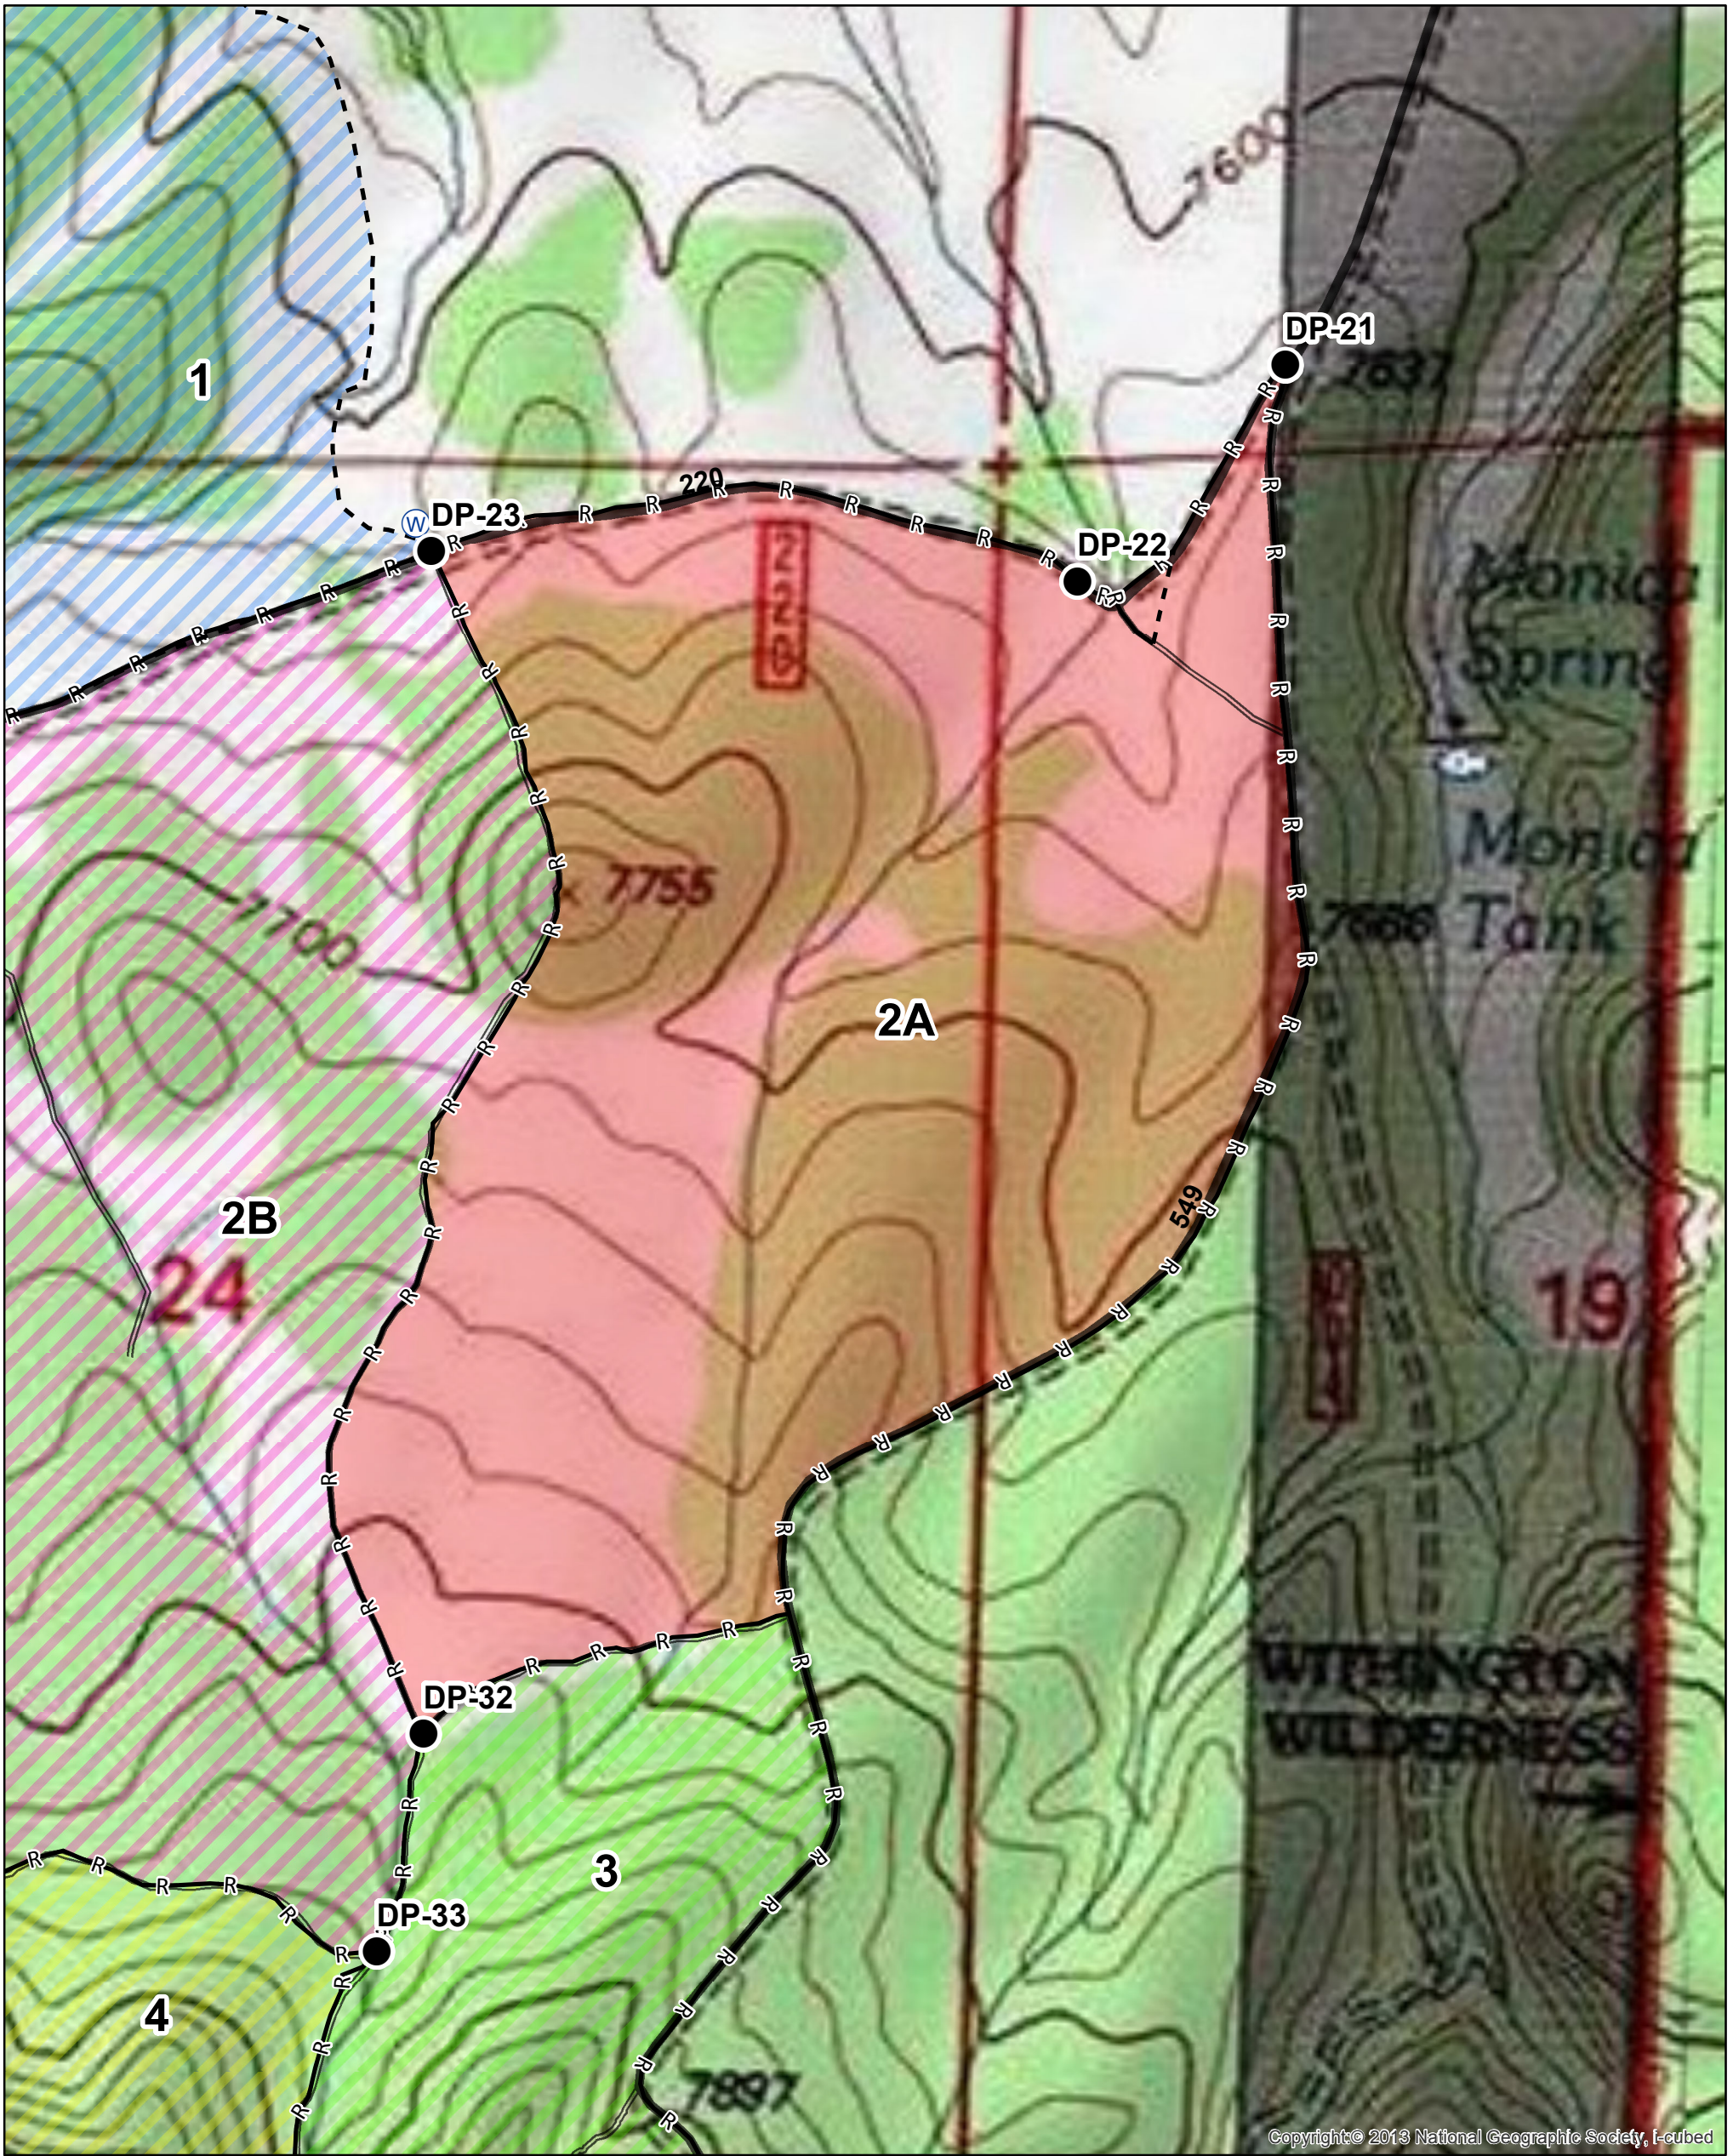

Durfee Bolander Rx Unit 2A

173 Acres

North American Datum 1983
UTM Zone 13 North

Legend

- Durfee Bolander 1
- Durfee Bolander 2A
- Durfee Bolander 2B
- Durfee Bolander 3
- Durfee Bolander 4
- Proposed Handline (Not Flagged)
- Road as Completed Line
- Road
- Two Track (UTV Recommended)
- Drop Point
- W Water Source

kbarron 4/11/2021
1400 hrs