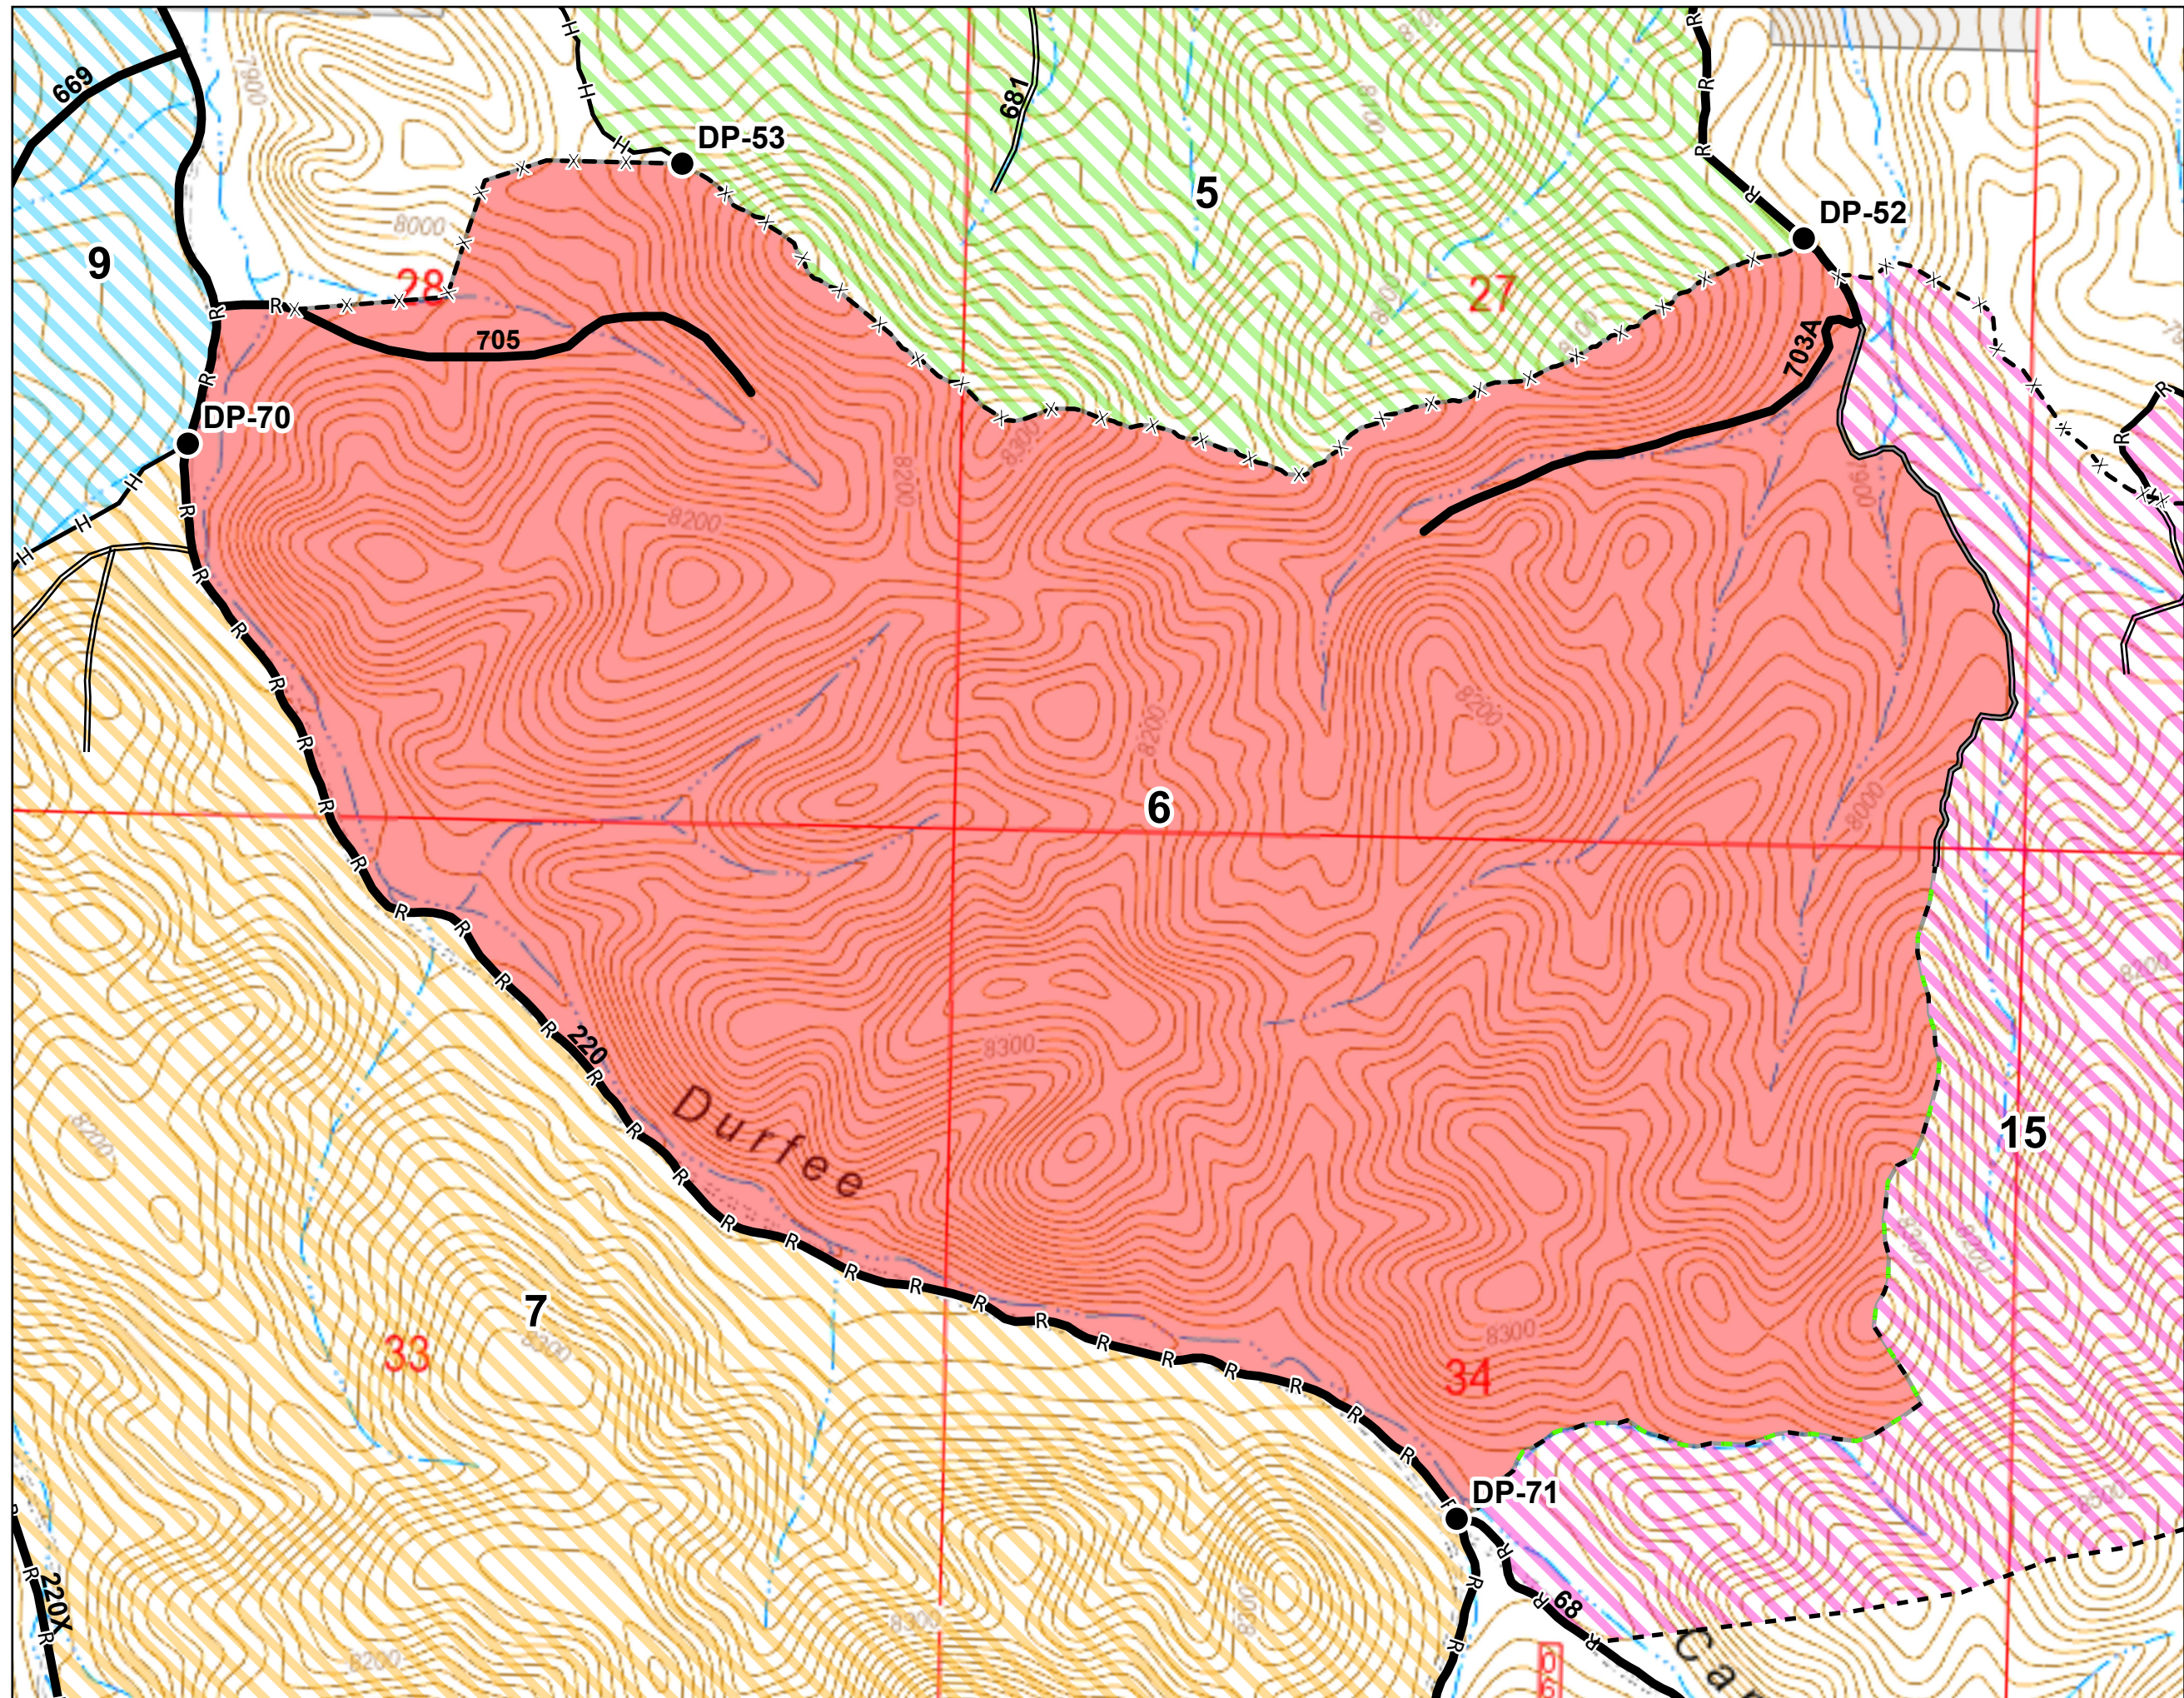

### Point Type

- Drop Point

### Line Type

- H — Completed Handline
- R — Road as Completed Line
- X - - Completed Drag Rake
- · - Proposed Hand-Line (Green Flag-Line)
- · - Proposed Handline (Not Flagged)

### LineType

- Road
- Two Track (UTV Recommended)

### RGB

- Red: Band\_1
- Green: Band\_2
- Blue: Band\_3

kbarron  
4/17/2024  
1630 hrs