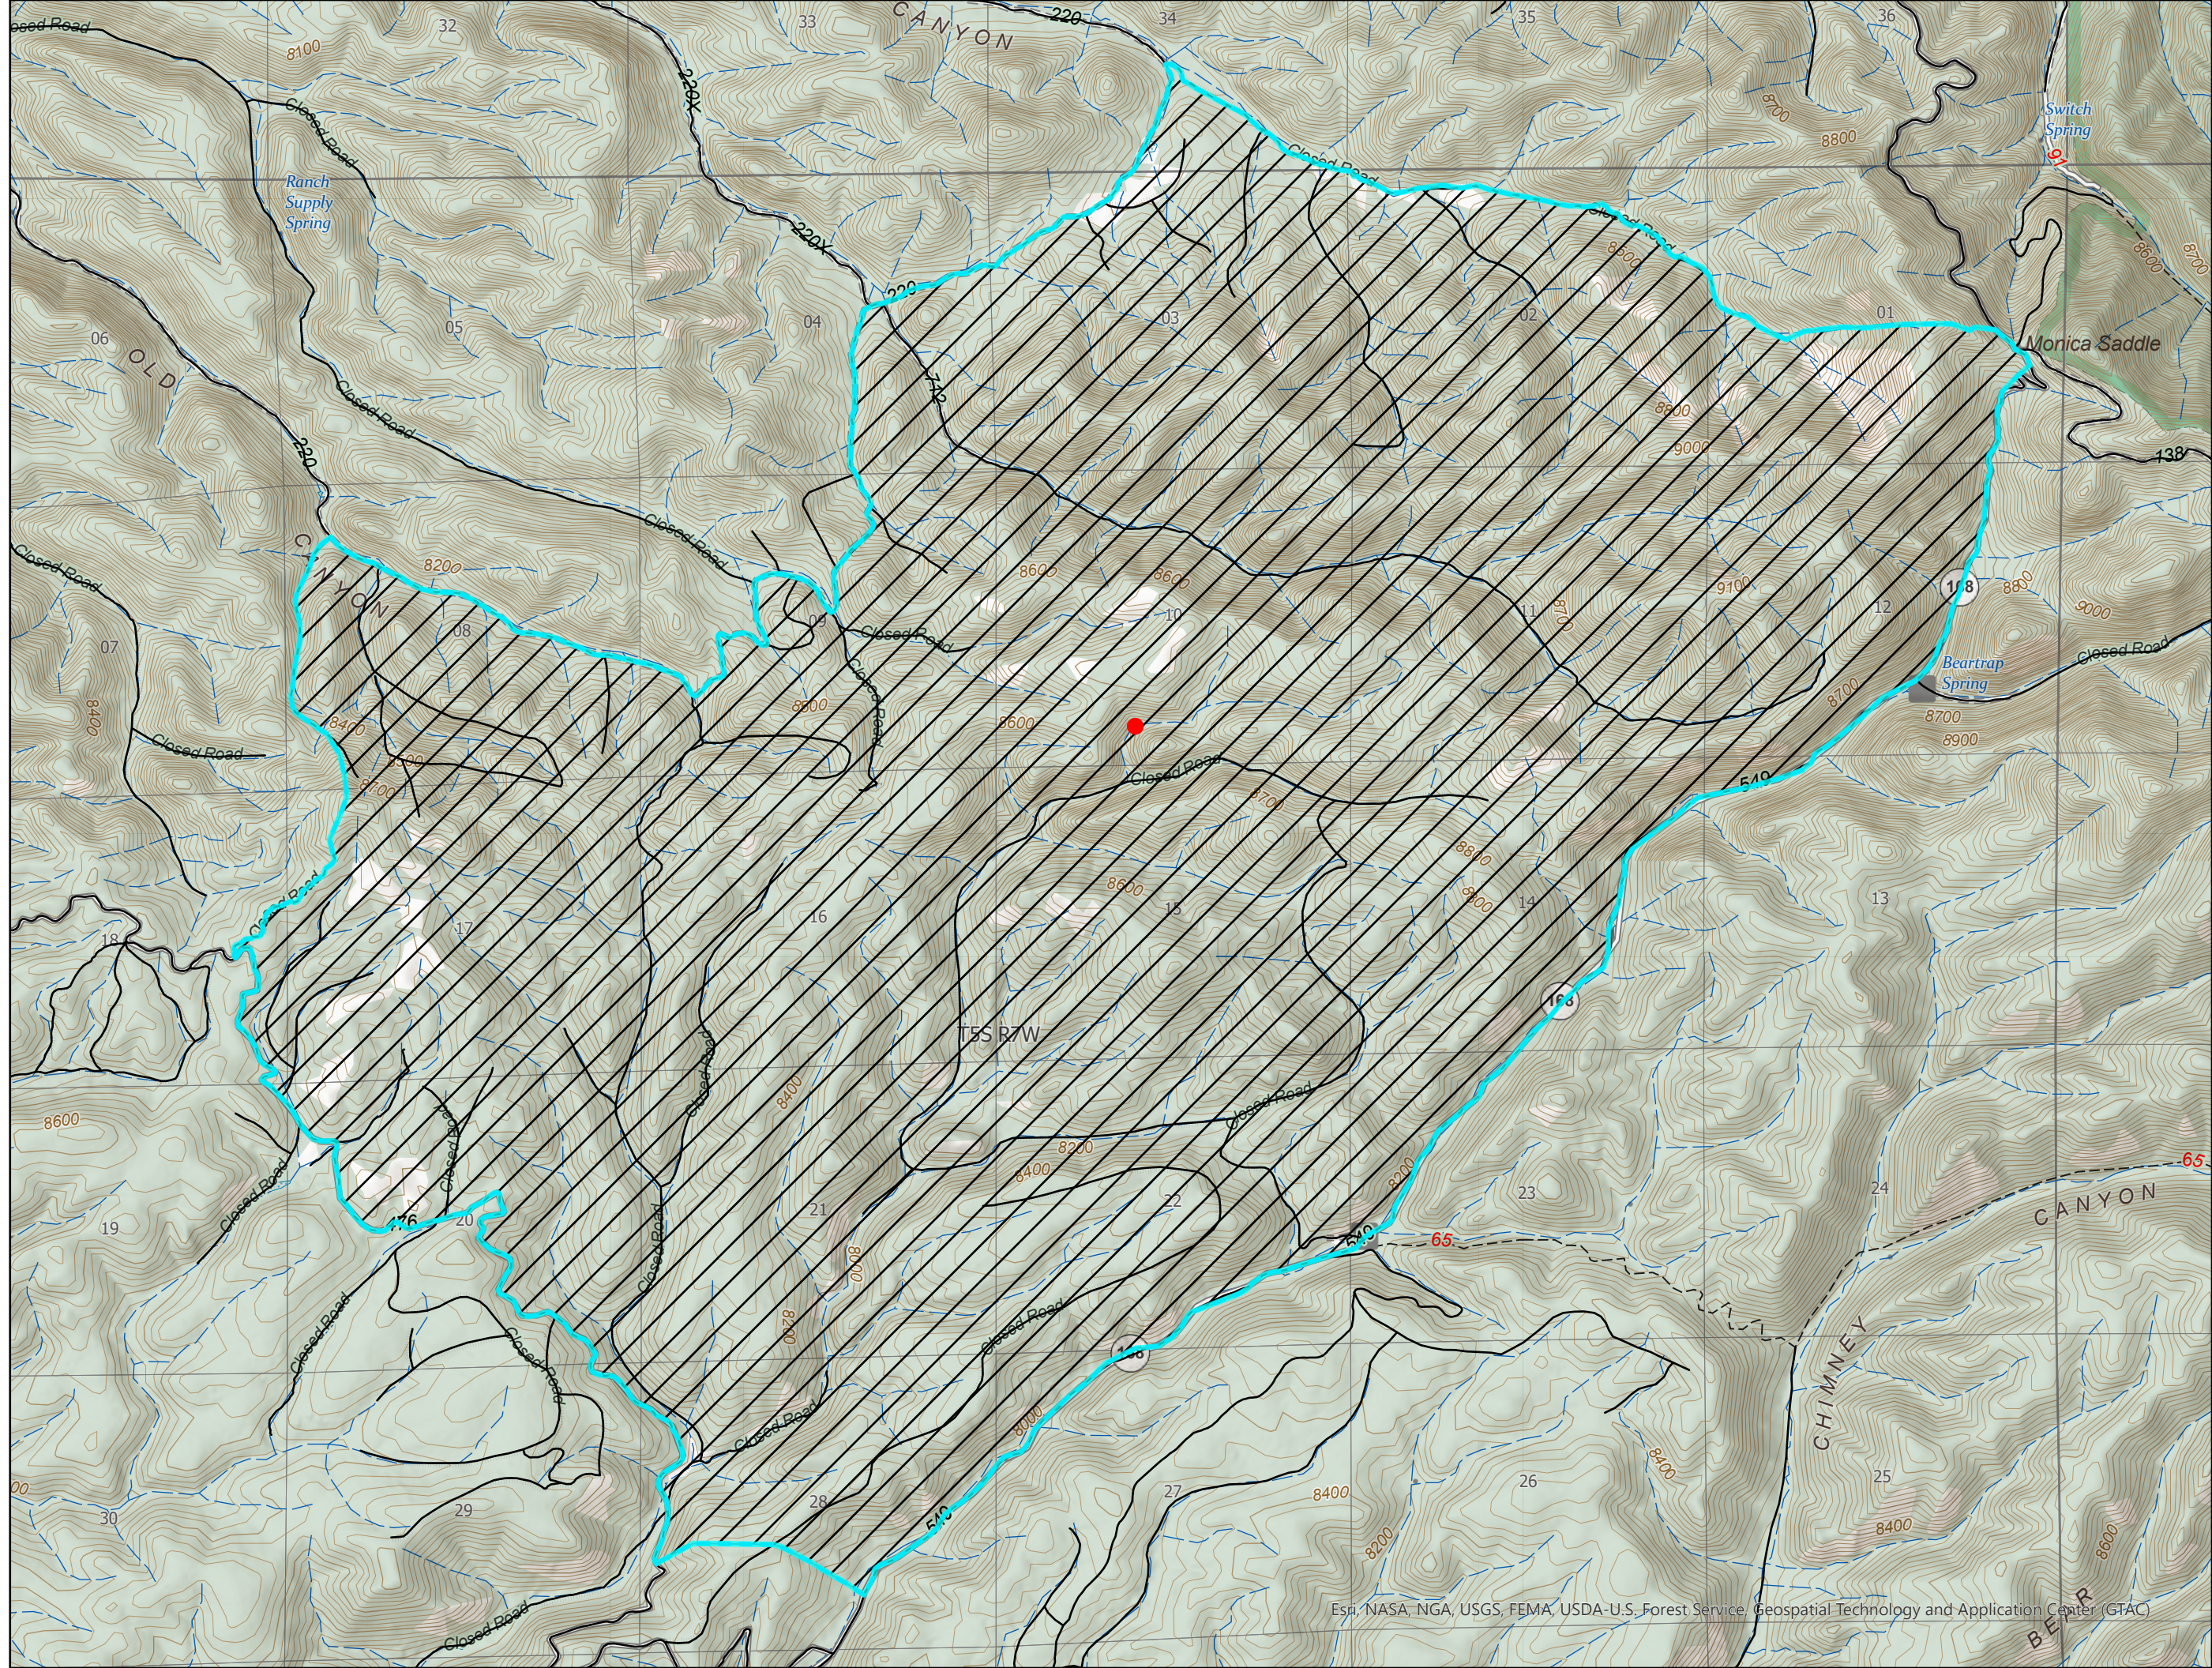

Fischer Proposed Containment Strategy Map

8,337 Acres

- Fire Point
- control lines
- Road_Clip
- ▨ Proposed Containment Area

N

kbarron
7/2/24
1200 hrs