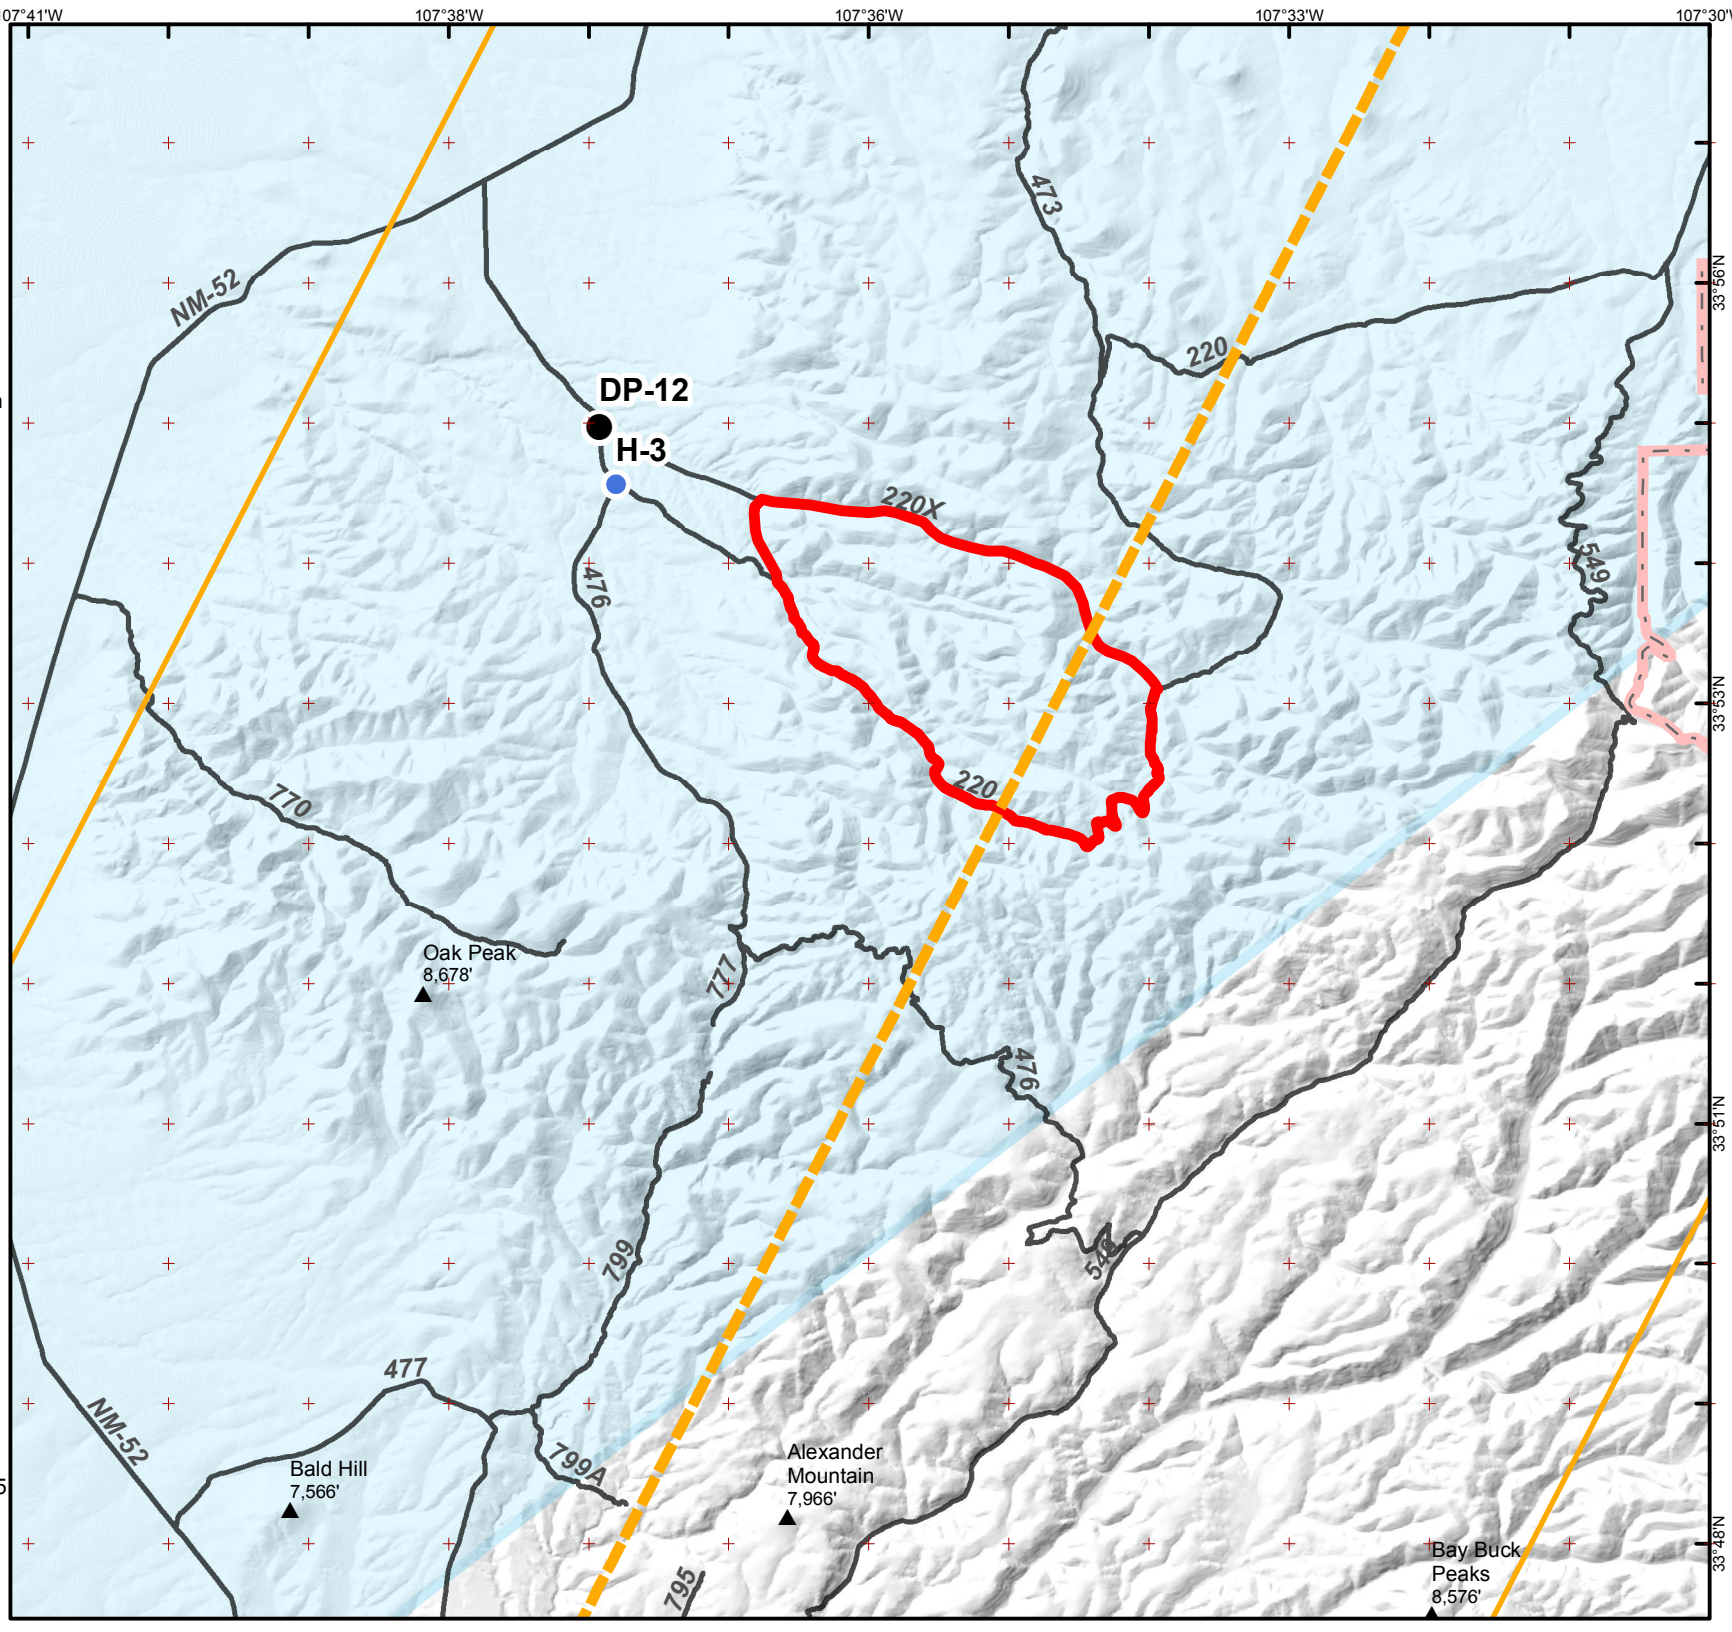

Ranch Supply Rx Flight Hazard Map

North American Datum of 1983
(World Geodetic System 1984)

Legend

- Drop Point
- Helispot
- DAFIF_Military_SlowRtOverlayIn
- DAFIF_Military_SlowRt_In
- Federal Wilderness Boundary
- CATO MOA, NM

Miles

kbarron 1/11/2022
1406 hrs