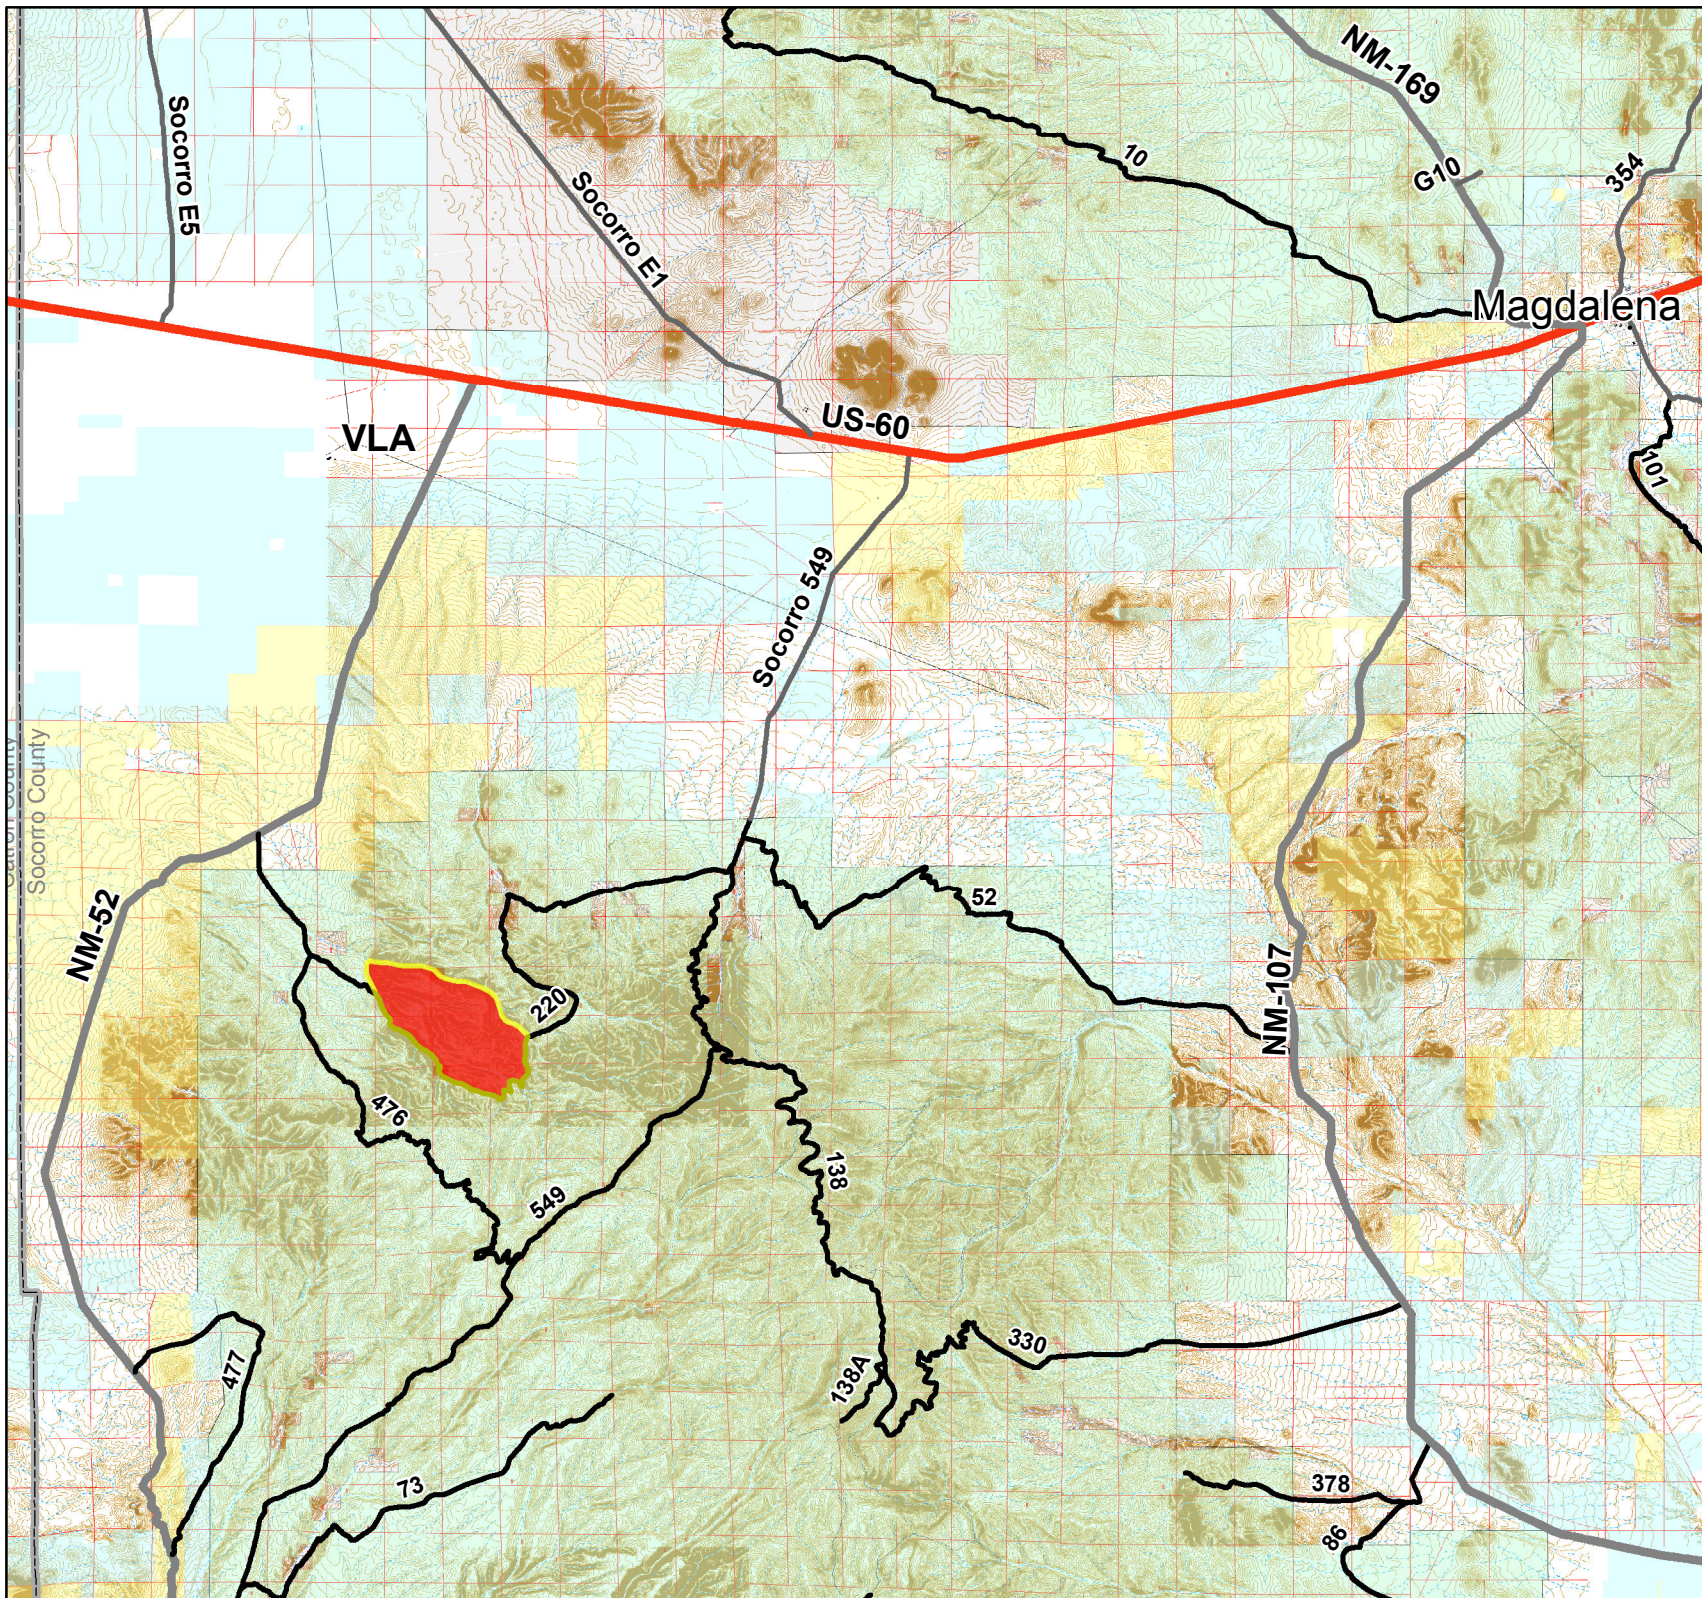

Ranch Supply Rx Vicinity Map

North American Datum of 1983
(World Geodetic System 1984)

Legend

-  Ranch Supply 1
-  US Hwy
-  State Route
-  County Road
-  Main FS Road
-  PRIVATE
-  USFS
-  BLM
-  State

kbarron 1/14/2022
1540 hrs