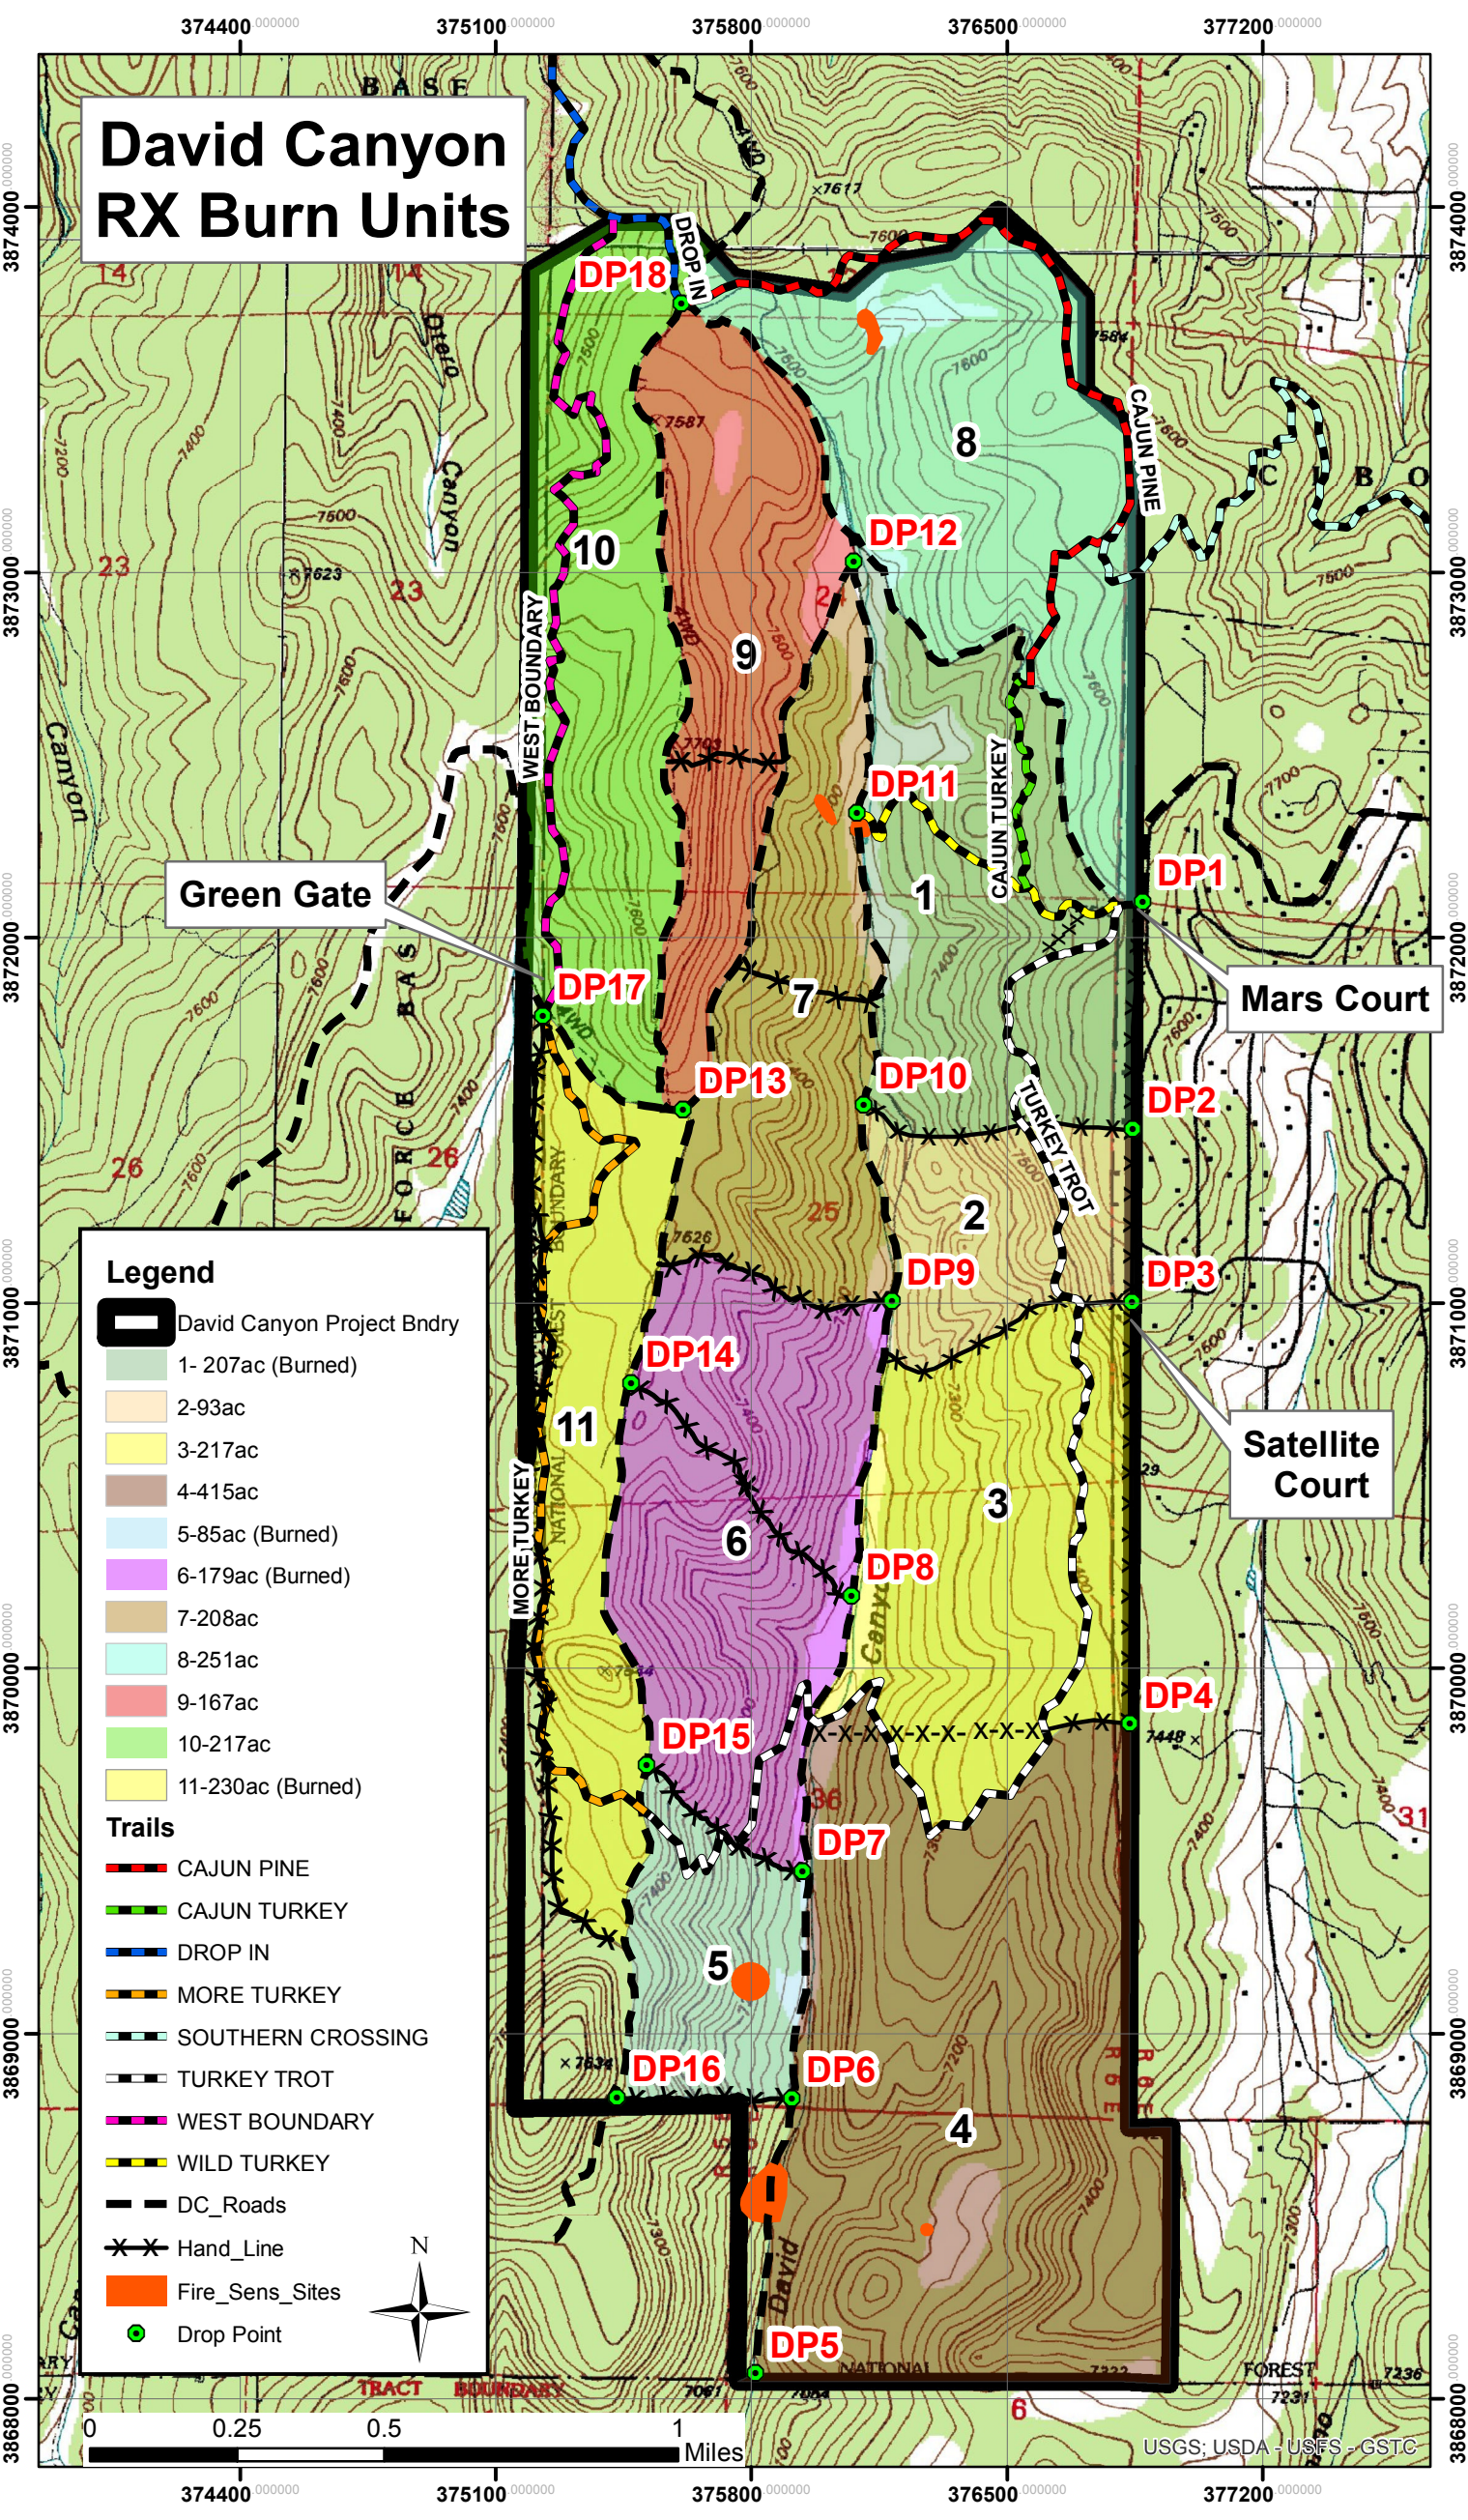

# David Canyon RX Burn Units

## Legend

- David Canyon Project Bndry
- 1- 207ac (Burned)
- 2-93ac
- 3-217ac
- 4-415ac
- 5-85ac (Burned)
- 6-179ac (Burned)
- 7-208ac
- 8-251ac
- 9-167ac
- 10-217ac
- 11-230ac (Burned)
- Trails**
- CAJUN PINE
- CAJUN TURKEY
- DROP IN
- MORE TURKEY
- SOUTHERN CROSSING
- TURKEY TROT
- WEST BOUNDARY
- WILD TURKEY
- DC\_Roads
- Hand\_Line
- Fire\_Sens\_Sites
- Drop Point