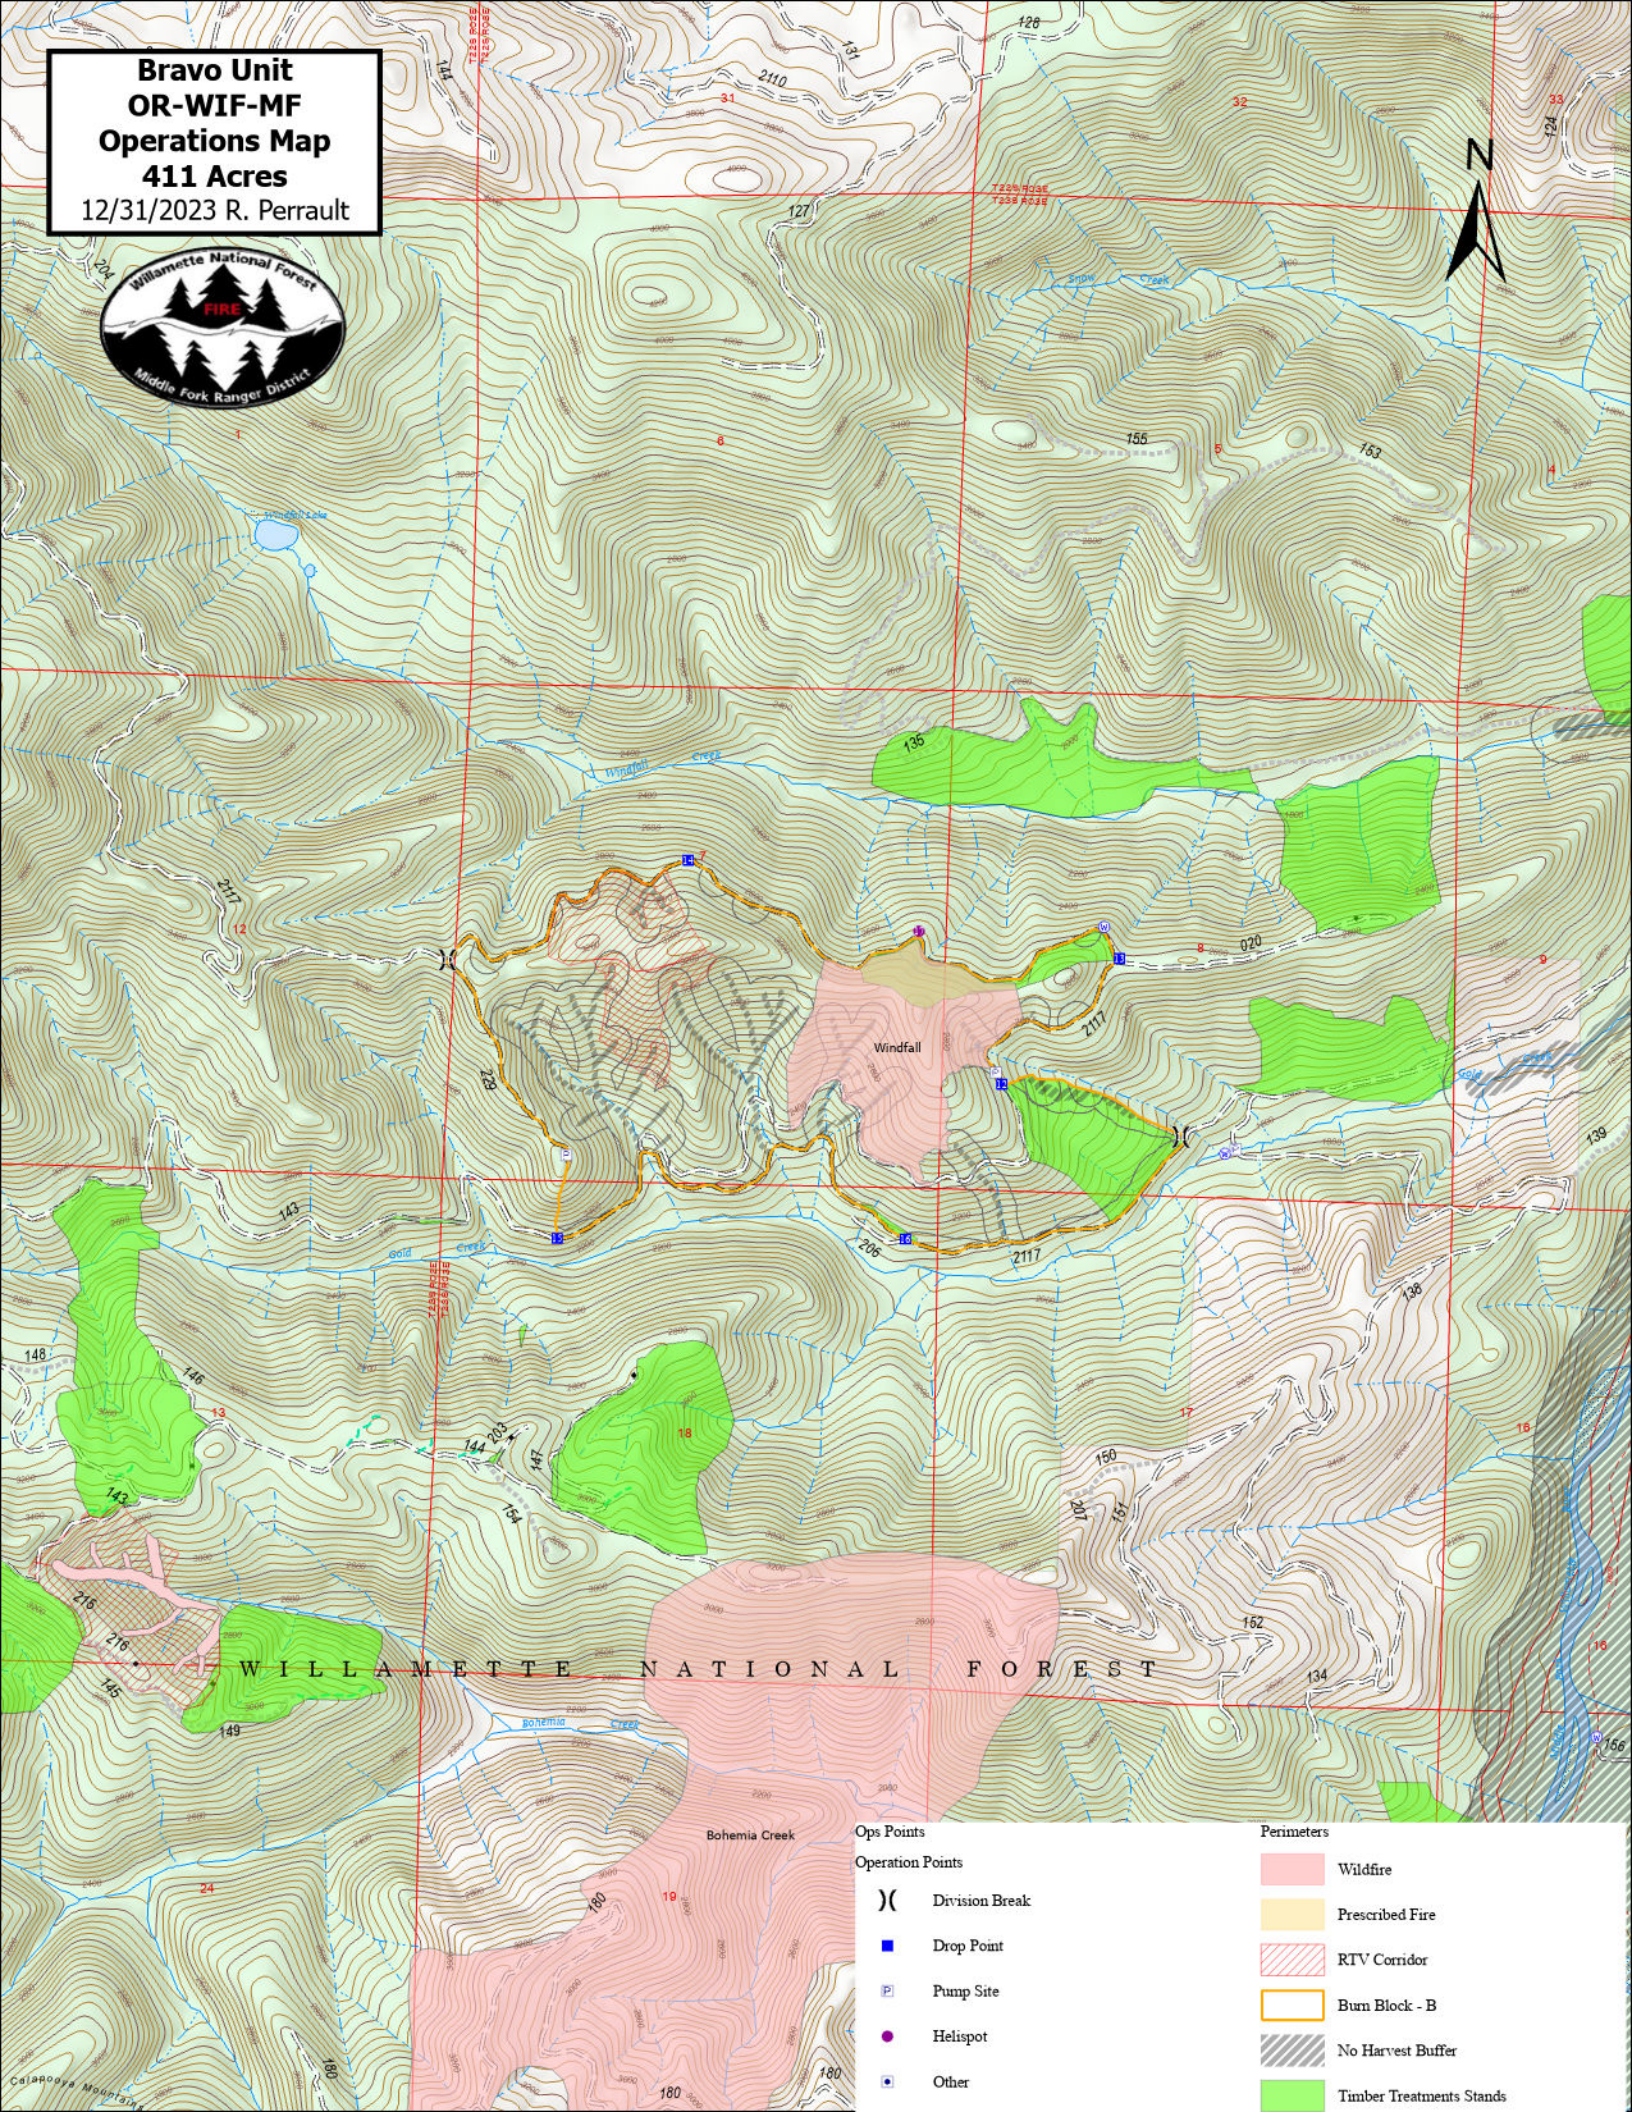

**Bravo Unit
OR-WIF-MF
Operations Map
411 Acres
12/31/2023 R. Perrault**

WILLAMETTE NATIONAL FOREST

Ops Points		Perimeters	
()	Division Break		Wildfire
	Drop Point		Prescribed Fire
	Pump Site		RTV Corridor
	Helispot		Burn Block - B
	Other		No Harvest Buffer
			Timber Treatments Stands